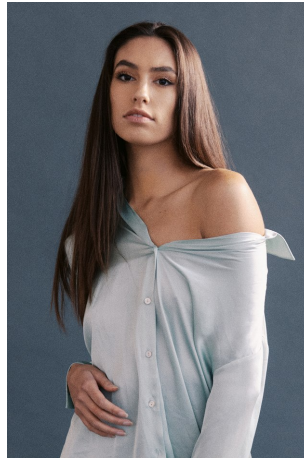

Vanessa Figueroa Height 5'11" | 180cm Bust 31" | 79cm Waist 24" | 61cm Hips 34" | 86cm  
Dress 0 US | 30 EU Shoe 8.5 US | 25 EU Hair Brown Eyes Brown

Vanessa Figueroa Height 5'11" | 180cm Bust 31" | 79cm Waist 24" | 61cm Hips 34" | 86cm  
Dress 0 US | 30 EU Shoe 8.5 US | 25 EU Hair Brown Eyes Brown

Vanessa Figueroa Height 5'11" | 180cm Bust 31" | 79cm Waist 24" | 61cm Hips 34" | 86cm  
Dress 0 US | 30 EU Shoe 8.5 US | 25 EU Hair Brown Eyes Brown