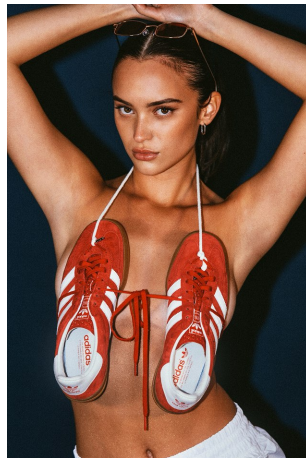

Gabi Purcell Height 5'8" | 173cm Bust 32" | 81cm Waist 24" | 61cm Hips 36" | 92cm  
Dress 2 US | 32 EU Shoe 8 US | 39 EU Hair Brown Eyes Hazel

Gabi Purcell Height 5'8" | 173cm Bust 32" | 81cm Waist 24" | 61cm Hips 36" | 92cm  
Dress 2 US | 32 EU Shoe 8 US | 39 EU Hair Brown Eyes Hazel