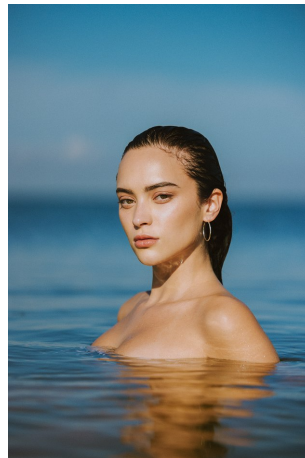

Gabi Purcell Height 5'8" | 173cm Bust 32" | 81cm Waist 24" | 61cm Hips 36" | 92cm
Dress 2 US | 32 EU Shoe 8 US | 39 EU Hair Brown Eyes Hazel

Gabi Purcell Height 5'8" | 173cm Bust 32" | 81cm Waist 24" | 61cm Hips 36" | 92cm
 Dress 2 US | 32 EU Shoe 8 US | 39 EU Hair Brown Eyes Hazel