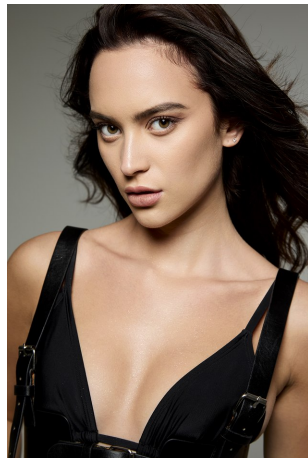

Gabi Purcell Height 5'8" | 173cm Bust 32" | 81cm Waist 24" | 61cm Hips 36" | 92cm  
Dress 2 US | 32 EU Shoe 8 US | 39 EU Hair Brown Eyes Hazel

Gabi Purcell Height 5'8" | 173cm Bust 32" | 81cm Waist 24" | 61cm Hips 36" | 92cm  
Dress 2 US | 32 EU Shoe 8 US | 39 EU Hair Brown Eyes Hazel