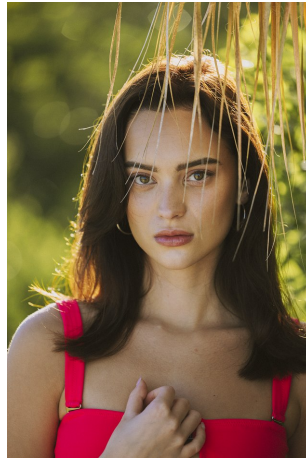

Gabi Purcell Height 5'8" | 173cm Bust 32" | 81cm Waist 24" | 61cm Hips 36" | 92cm  
Dress 2 US | 32 EU Shoe 8 US | 39 EU Hair Brown Eyes Hazel

Gabi Purcell Height 5'8" | 173cm Bust 32" | 81cm Waist 24" | 61cm Hips 36" | 92cm  
Dress 2 US | 32 EU Shoe 8 US | 39 EU Hair Brown Eyes Hazel