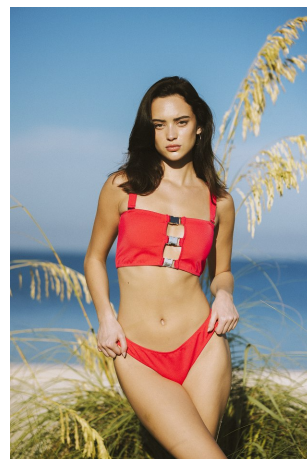

Gabi Purcell Height 5'8" | 173cm Bust 32" | 81cm Waist 24" | 61cm Hips 36" | 92cm  
Dress 2 US | 32 EU Shoe 8 US | 39 EU Hair Brown Eyes Hazel

Gabi Purcell   Height 5'8" | 173cm   Bust 32" | 81cm   Waist 24" | 61cm   Hips 36" | 92cm  
 Dress 2 US | 32 EU   Shoe 8 US | 39 EU   Hair Brown   Eyes Hazel