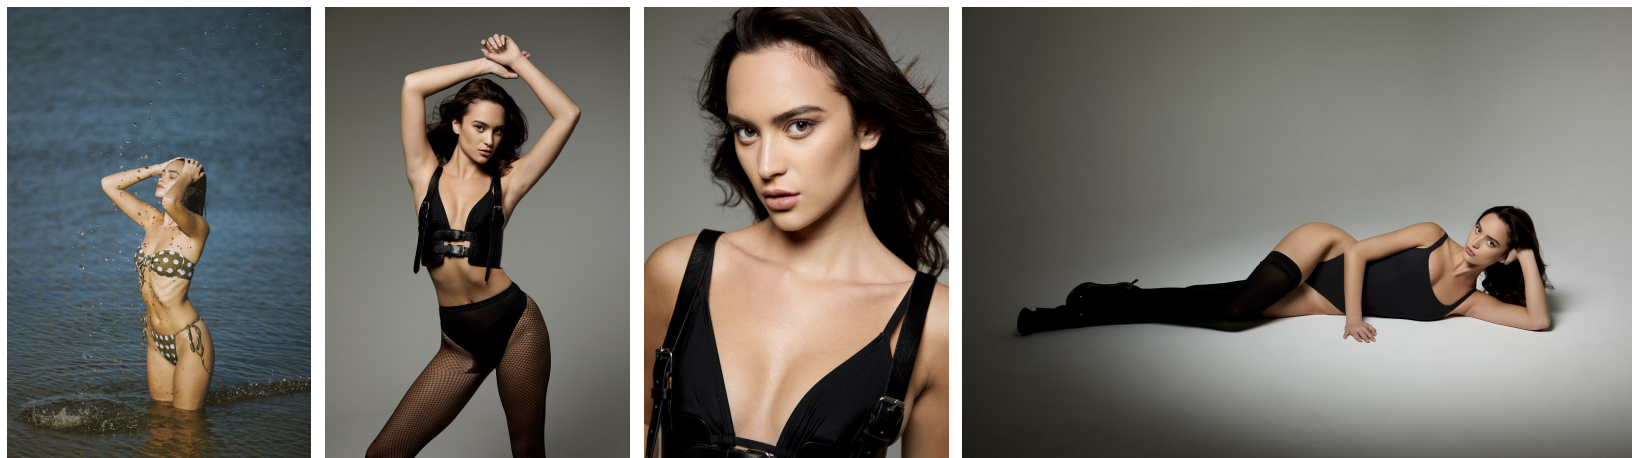

Gabi Purcell Height 5'8" | 173cm Bust 32" | 81cm Waist 24" | 61cm Hips 36" | 92cm
Dress 2 US | 32 EU Shoe 8 US | 39 EU Hair Brown Eyes Hazel

Gabi Purcell Height 5'8" | 173cm Bust 32" | 81cm Waist 24" | 61cm Hips 36" | 92cm
Dress 2 US | 32 EU Shoe 8 US | 39 EU Hair Brown Eyes Hazel