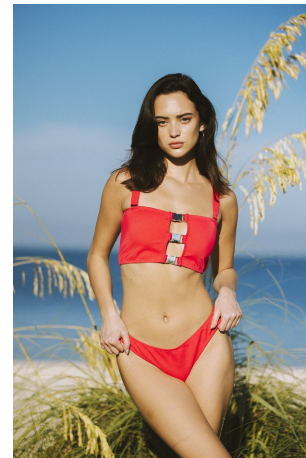

Gabi Purcell Height 5'8" | 173cm Bust 32" | 81cm Waist 24" | 61cm Hips 36" | 92cm
Dress 2 US | 32 EU Shoe 8 US | 39 EU Hair Brown Eyes Hazel

Gabi Purcell Height 5'8" | 173cm Bust 32" | 81cm Waist 24" | 61cm Hips 36" | 92cm
 Dress 2 US | 32 EU Shoe 8 US | 39 EU Hair Brown Eyes Hazel