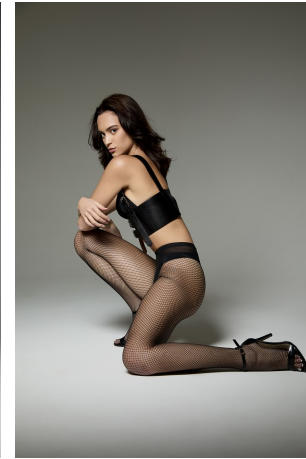

Gabi Purcell Height 5'8" | 173cm Bust 32" | 81cm Waist 24" | 61cm Hips 36" | 92cm
Dress 2 US | 32 EU Shoe 8 US | 39 EU Hair Brown Eyes Hazel