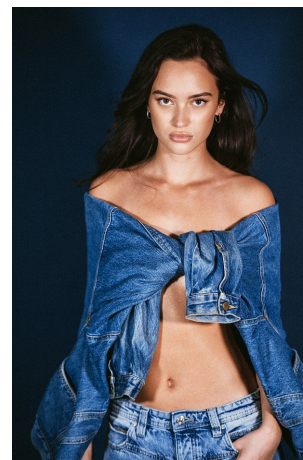

Gabi Purcell Height 5'8" | 173cm Bust 32" | 81cm Waist 24" | 61cm Hips 36" | 92cm  
Dress 2 US | 32 EU Shoe 8 US | 39 EU Hair Brown Eyes Hazel

Gabi Purcell   Height 5'8" | 173cm   Bust 32" | 81cm   Waist 24" | 61cm   Hips 36" | 92cm  
 Dress 2 US | 32 EU   Shoe 8 US | 39 EU   Hair Brown   Eyes Hazel