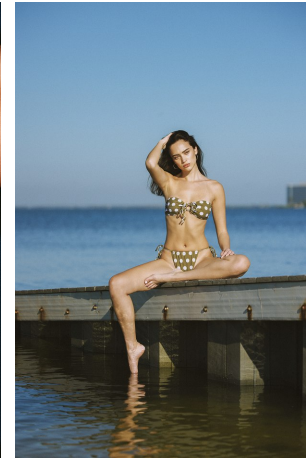

Gabi Purcell Height 5'8" | 173cm Bust 32" | 81cm Waist 24" | 61cm Hips 36" | 92cm
Dress 2 US | 32 EU Shoe 8 US | 39 EU Hair Brown Eyes Hazel

Gabi Purcell Height 5'8" | 173cm Bust 32" | 81cm Waist 24" | 61cm Hips 36" | 92cm
 Dress 2 US | 32 EU Shoe 8 US | 39 EU Hair Brown Eyes Hazel