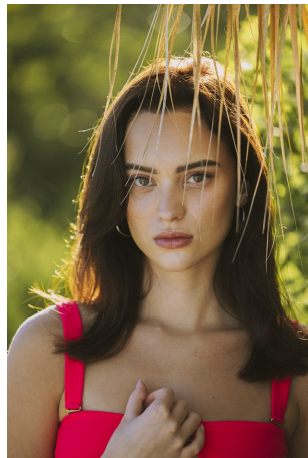

Gabi Purcell Height 5'8" | 173cm Bust 32" | 81cm Waist 24" | 61cm Hips 36" | 92cm
Dress 2 US | 32 EU Shoe 8 US | 39 EU Hair Brown Eyes Hazel

Gabi Purcell Height 5'8" | 173cm Bust 32" | 81cm Waist 24" | 61cm Hips 36" | 92cm
Dress 2 US | 32 EU Shoe 8 US | 39 EU Hair Brown Eyes Hazel