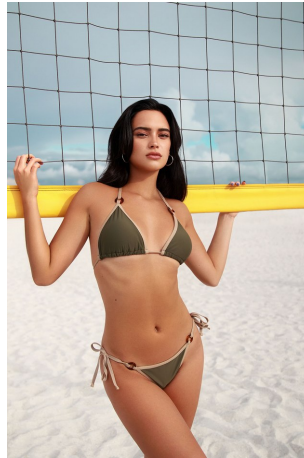

Gabi Purcell Height 5'8" | 173cm Bust 32" | 81cm Waist 24" | 61cm Hips 36" | 92cm
Dress 2 US | 32 EU Shoe 8 US | 39 EU Hair Brown Eyes Hazel

Gabi Purcell Height 5'8" | 173cm Bust 32" | 81cm Waist 24" | 61cm Hips 36" | 92cm
 Dress 2 US | 32 EU Shoe 8 US | 39 EU Hair Brown Eyes Hazel