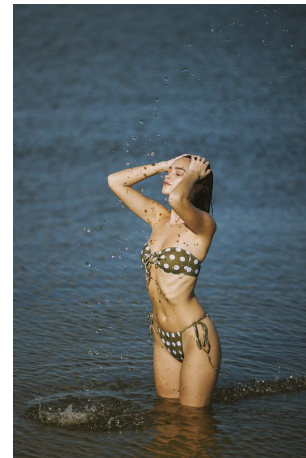

Gabi Purcell Height 5'8" | 173cm Bust 32" | 81cm Waist 24" | 61cm Hips 36" | 92cm  
Dress 2 US | 32 EU Shoe 8 US | 39 EU Hair Brown Eyes Hazel

Gabi Purcell   Height 5'8" | 173cm   Bust 32" | 81cm   Waist 24" | 61cm   Hips 36" | 92cm  
 Dress 2 US | 32 EU   Shoe 8 US | 39 EU   Hair Brown   Eyes Hazel