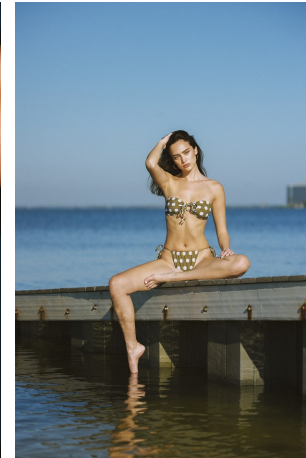

Gabi Purcell Height 5'8" | 173cm Bust 32" | 81cm Waist 24" | 61cm Hips 36" | 92cm  
Dress 2 US | 32 EU Shoe 8 US | 39 EU Hair Brown Eyes Hazel

Gabi Purcell   Height 5'8" | 173cm   Bust 32" | 81cm   Waist 24" | 61cm   Hips 36" | 92cm  
 Dress 2 US | 32 EU   Shoe 8 US | 39 EU   Hair Brown   Eyes Hazel