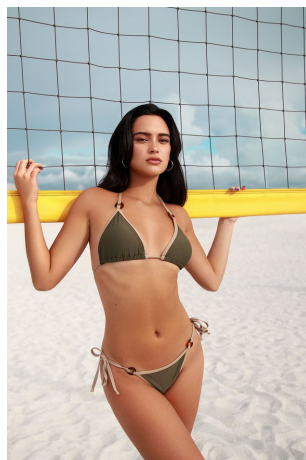

Gabi Purcell Height 5'8" | 173cm Bust 32" | 81cm Waist 24" | 61cm Hips 36" | 92cm  
Dress 2 US | 32 EU Shoe 8 US | 39 EU Hair Brown Eyes Hazel

Gabi Purcell   Height 5'8" | 173cm   Bust 32" | 81cm   Waist 24" | 61cm   Hips 36" | 92cm  
 Dress 2 US | 32 EU   Shoe 8 US | 39 EU   Hair Brown   Eyes Hazel