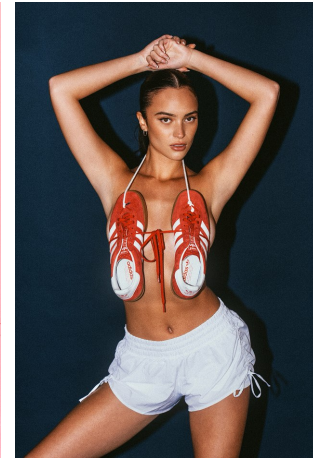

Gabi Purcell Height 5'8" | 173cm Bust 32" | 81cm Waist 24" | 61cm Hips 36" | 92cm  
Dress 2 US | 32 EU Shoe 8 US | 39 EU Hair Brown Eyes Hazel

Gabi Purcell Height 5'8" | 173cm Bust 32" | 81cm Waist 24" | 61cm Hips 36" | 92cm  
Dress 2 US | 32 EU Shoe 8 US | 39 EU Hair Brown Eyes Hazel