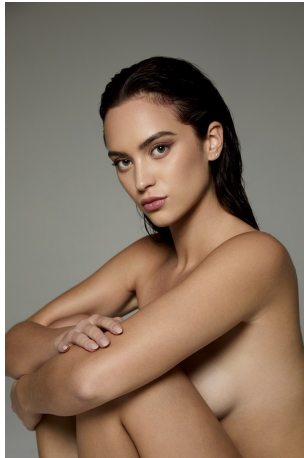

Gabi Purcell Height 5'8" | 173cm Bust 32" | 81cm Waist 24" | 61cm Hips 36" | 92cm
Dress 2 US | 32 EU Shoe 8 US | 39 EU Hair Brown Eyes Hazel

Gabi Purcell Height 5'8" | 173cm Bust 32" | 81cm Waist 24" | 61cm Hips 36" | 92cm
Dress 2 US | 32 EU Shoe 8 US | 39 EU Hair Brown Eyes Hazel