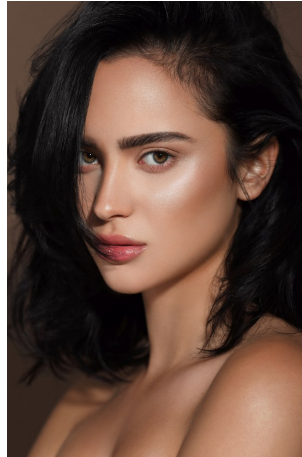

Gabi Purcell Height 5'8" | 173cm Bust 32" | 81cm Waist 24" | 61cm Hips 36" | 92cm
Dress 2 US | 32 EU Shoe 8 US | 39 EU Hair Brown Eyes Hazel