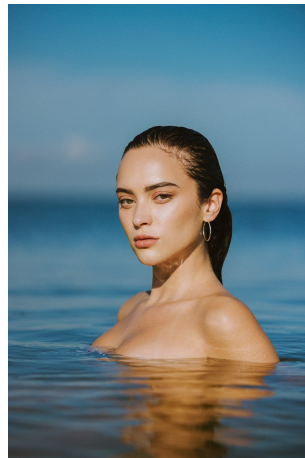

Gabi Purcell Height 5'8" | 173cm Bust 32" | 81cm Waist 24" | 61cm Hips 36" | 92cm  
Dress 2 US | 32 EU Shoe 8 US | 39 EU Hair Brown Eyes Hazel

Gabi Purcell   Height 5'8" | 173cm   Bust 32" | 81cm   Waist 24" | 61cm   Hips 36" | 92cm  
 Dress 2 US | 32 EU   Shoe 8 US | 39 EU   Hair Brown   Eyes Hazel