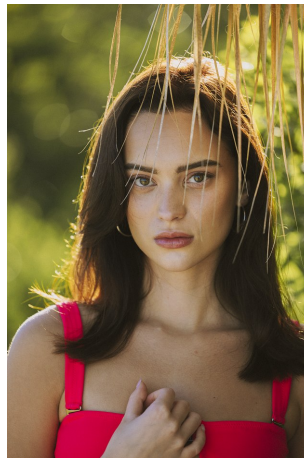

Gabi Purcell Height 5'8" | 173cm Bust 32" | 81cm Waist 24" | 61cm Hips 36" | 92cm
Dress 2 US | 32 EU Shoe 8 US | 39 EU Hair Brown Eyes Hazel

Gabi Purcell Height 5'8" | 173cm Bust 32" | 81cm Waist 24" | 61cm Hips 36" | 92cm
 Dress 2 US | 32 EU Shoe 8 US | 39 EU Hair Brown Eyes Hazel