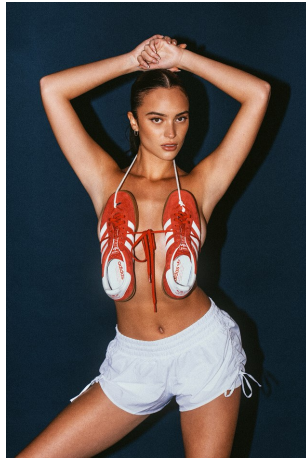

Gabi Purcell Height 5'8" | 173cm Bust 32" | 81cm Waist 24" | 61cm Hips 36" | 92cm  
Dress 2 US | 32 EU Shoe 8 US | 39 EU Hair Brown Eyes Hazel

Gabi Purcell   Height 5'8" | 173cm   Bust 32" | 81cm   Waist 24" | 61cm   Hips 36" | 92cm  
 Dress 2 US | 32 EU   Shoe 8 US | 39 EU   Hair Brown   Eyes Hazel