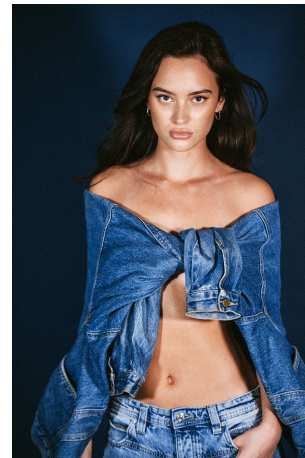

Gabi Purcell Height 5'8" | 173cm Bust 32" | 81cm Waist 24" | 61cm Hips 36" | 92cm  
Dress 2 US | 32 EU Shoe 8 US | 39 EU Hair Brown Eyes Hazel

Gabi Purcell Height 5'8" | 173cm Bust 32" | 81cm Waist 24" | 61cm Hips 36" | 92cm  
Dress 2 US | 32 EU Shoe 8 US | 39 EU Hair Brown Eyes Hazel