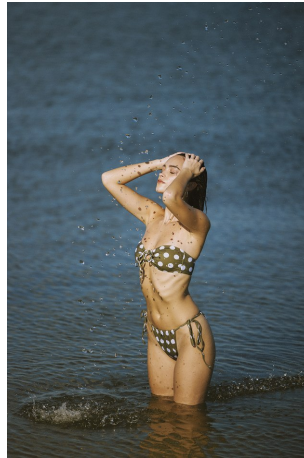

Gabi Purcell Height 5'8" | 173cm Bust 32" | 81cm Waist 24" | 61cm Hips 36" | 92cm  
Dress 2 US | 32 EU Shoe 8 US | 39 EU Hair Brown Eyes Hazel

Gabi Purcell Height 5'8" | 173cm Bust 32" | 81cm Waist 24" | 61cm Hips 36" | 92cm  
Dress 2 US | 32 EU Shoe 8 US | 39 EU Hair Brown Eyes Hazel