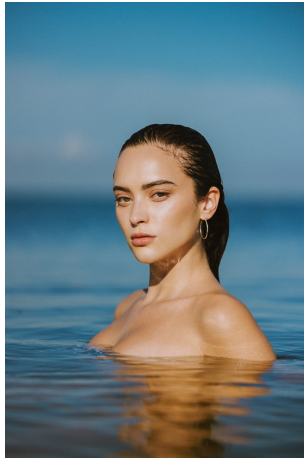

Gabi Purcell Height 5'8" | 173cm Bust 32" | 81cm Waist 24" | 61cm Hips 36" | 92cm  
Dress 2 US | 32 EU Shoe 8 US | 39 EU Hair Brown Eyes Hazel

Gabi Purcell Height 5'8" | 173cm Bust 32" | 81cm Waist 24" | 61cm Hips 36" | 92cm  
Dress 2 US | 32 EU Shoe 8 US | 39 EU Hair Brown Eyes Hazel