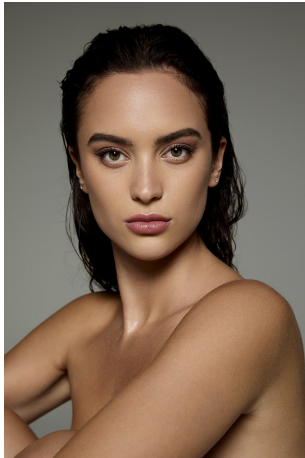

Gabi Purcell Height 5'8" | 173cm Bust 32" | 81cm Waist 24" | 61cm Hips 36" | 92cm
Dress 2 US | 32 EU Shoe 8 US | 39 EU Hair Brown Eyes Hazel

Gabi Purcell Height 5'8" | 173cm Bust 32" | 81cm Waist 24" | 61cm Hips 36" | 92cm
Dress 2 US | 32 EU Shoe 8 US | 39 EU Hair Brown Eyes Hazel