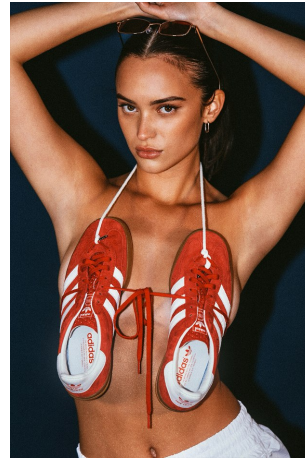

Gabi Purcell Height 5'8" | 173cm Bust 32" | 81cm Waist 24" | 61cm Hips 36" | 92cm
Dress 2 US | 32 EU Shoe 8 US | 39 EU Hair Brown Eyes Hazel

Gabi Purcell Height 5'8" | 173cm Bust 32" | 81cm Waist 24" | 61cm Hips 36" | 92cm
 Dress 2 US | 32 EU Shoe 8 US | 39 EU Hair Brown Eyes Hazel