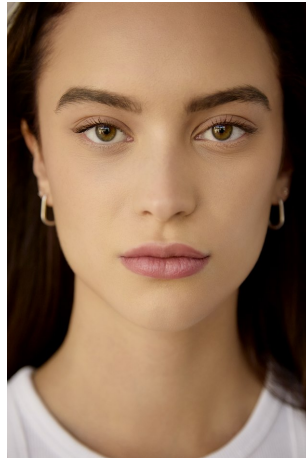

Gabi Purcell Height 5'8" | 173cm Bust 32" | 81cm Waist 24" | 61cm Hips 36" | 92cm  
Dress 2 US | 32 EU Shoe 8 US | 39 EU Hair Brown Eyes Hazel

Gabi Purcell   Height 5'8" | 173cm   Bust 32" | 81cm   Waist 24" | 61cm   Hips 36" | 92cm  
 Dress 2 US | 32 EU   Shoe 8 US | 39 EU   Hair Brown   Eyes Hazel