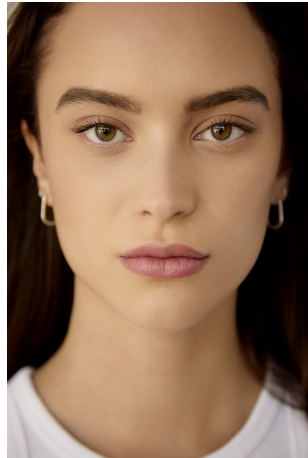

Gabi Purcell Height 5'8" | 173cm Bust 32" | 81cm Waist 24" | 61cm Hips 36" | 92cm
Dress 2 US | 32 EU Shoe 8 US | 39 EU Hair Brown Eyes Hazel

Gabi Purcell Height 5'8" | 173cm Bust 32" | 81cm Waist 24" | 61cm Hips 36" | 92cm
Dress 2 US | 32 EU Shoe 8 US | 39 EU Hair Brown Eyes Hazel