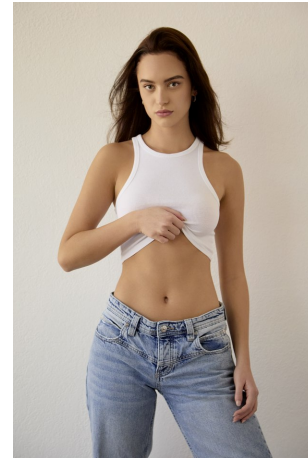

Gabi Purcell Height 5'8" | 173cm Bust 32" | 81cm Waist 24" | 61cm Hips 36" | 92cm
Dress 2 US | 32 EU Shoe 8 US | 39 EU Hair Brown Eyes Hazel