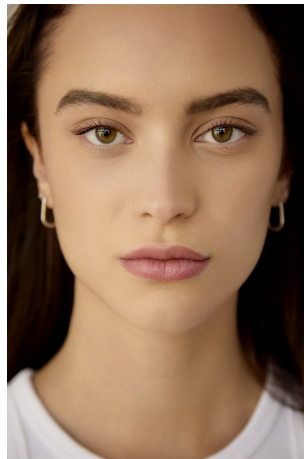

Gabi Purcell Height 5'8" | 173cm Bust 32" | 81cm Waist 24" | 61cm Hips 36" | 92cm
Dress 2 US | 32 EU Shoe 8 US | 39 EU Hair Brown Eyes Hazel