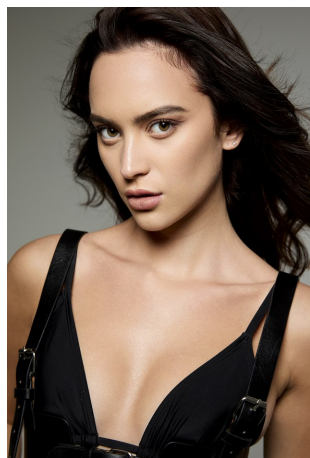

Gabi Purcell Height 5'8" | 173cm Bust 32" | 81cm Waist 24" | 61cm Hips 36" | 92cm
Dress 2 US | 32 EU Shoe 8 US | 39 EU Hair Brown Eyes Hazel

Gabi Purcell Height 5'8" | 173cm Bust 32" | 81cm Waist 24" | 61cm Hips 36" | 92cm
 Dress 2 US | 32 EU Shoe 8 US | 39 EU Hair Brown Eyes Hazel