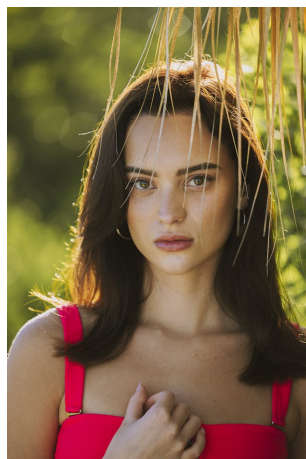

Gabi Purcell Height 5'8" | 173cm Bust 32" | 81cm Waist 24" | 61cm Hips 36" | 92cm  
Dress 2 US | 32 EU Shoe 8 US | 39 EU Hair Brown Eyes Hazel

Gabi Purcell   Height 5'8" | 173cm   Bust 32" | 81cm   Waist 24" | 61cm   Hips 36" | 92cm  
 Dress 2 US | 32 EU   Shoe 8 US | 39 EU   Hair Brown   Eyes Hazel