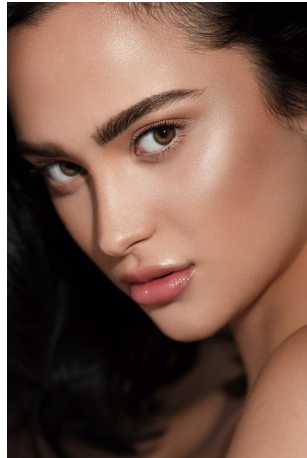

Gabi Purcell Height 5'8" | 173cm Bust 32" | 81cm Waist 24" | 61cm Hips 36" | 92cm  
Dress 2 US | 32 EU Shoe 8 US | 39 EU Hair Brown Eyes Hazel

Gabi Purcell   Height 5'8" | 173cm   Bust 32" | 81cm   Waist 24" | 61cm   Hips 36" | 92cm  
 Dress 2 US | 32 EU   Shoe 8 US | 39 EU   Hair Brown   Eyes Hazel