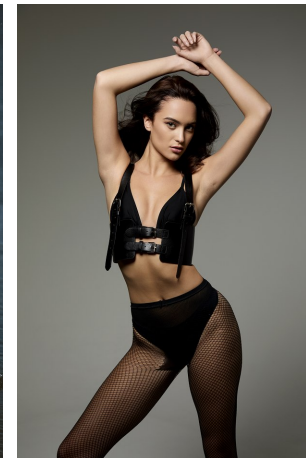

Gabi Purcell Height 5'8" | 173cm Bust 32" | 81cm Waist 24" | 61cm Hips 36" | 92cm
Dress 2 US | 32 EU Shoe 8 US | 39 EU Hair Brown Eyes Hazel

Gabi Purcell Height 5'8" | 173cm Bust 32" | 81cm Waist 24" | 61cm Hips 36" | 92cm
 Dress 2 US | 32 EU Shoe 8 US | 39 EU Hair Brown Eyes Hazel