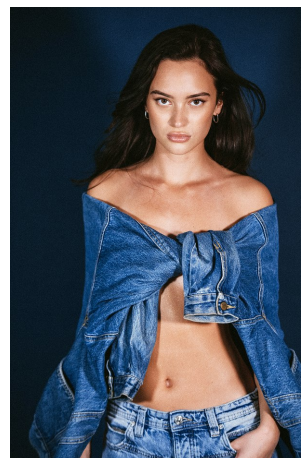

Gabi Purcell Height 5'8" | 173cm Bust 32" | 81cm Waist 24" | 61cm Hips 36" | 92cm
Dress 2 US | 32 EU Shoe 8 US | 39 EU Hair Brown Eyes Hazel

Gabi Purcell Height 5'8" | 173cm Bust 32" | 81cm Waist 24" | 61cm Hips 36" | 92cm
 Dress 2 US | 32 EU Shoe 8 US | 39 EU Hair Brown Eyes Hazel