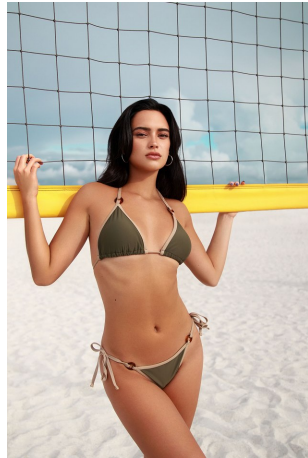

Gabi Purcell Height 5'8" | 173cm Bust 32" | 81cm Waist 24" | 61cm Hips 36" | 92cm
Dress 2 US | 32 EU Shoe 8 US | 39 EU Hair Brown Eyes Hazel

Gabi Purcell Height 5'8" | 173cm Bust 32" | 81cm Waist 24" | 61cm Hips 36" | 92cm
Dress 2 US | 32 EU Shoe 8 US | 39 EU Hair Brown Eyes Hazel