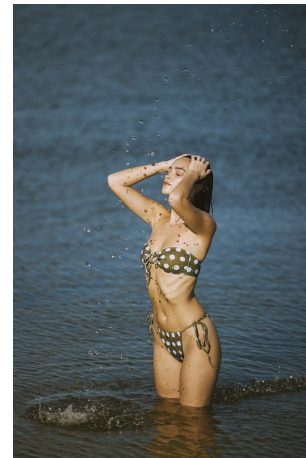

Gabi Purcell Height 5'8" | 173cm Bust 32" | 81cm Waist 24" | 61cm Hips 36" | 92cm
Dress 2 US | 32 EU Shoe 8 US | 39 EU Hair Brown Eyes Hazel

Gabi Purcell Height 5'8" | 173cm Bust 32" | 81cm Waist 24" | 61cm Hips 36" | 92cm
 Dress 2 US | 32 EU Shoe 8 US | 39 EU Hair Brown Eyes Hazel