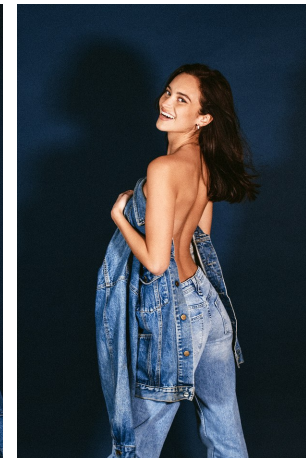

Gabi Purcell Height 5'8" | 173cm Bust 32" | 81cm Waist 24" | 61cm Hips 36" | 92cm  
Dress 2 US | 32 EU Shoe 8 US | 39 EU Hair Brown Eyes Hazel

Gabi Purcell Height 5'8" | 173cm Bust 32" | 81cm Waist 24" | 61cm Hips 36" | 92cm  
Dress 2 US | 32 EU Shoe 8 US | 39 EU Hair Brown Eyes Hazel