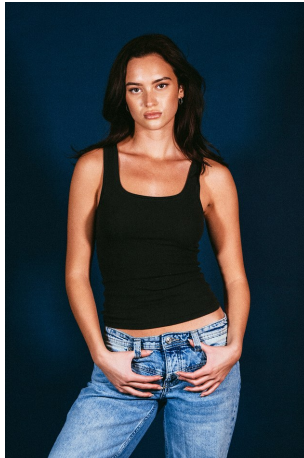

Gabi Purcell Height 5'8" | 173cm Bust 32" | 81cm Waist 24" | 61cm Hips 36" | 92cm  
Dress 2 US | 32 EU Shoe 8 US | 39 EU Hair Brown Eyes Hazel

Gabi Purcell Height 5'8" | 173cm Bust 32" | 81cm Waist 24" | 61cm Hips 36" | 92cm  
Dress 2 US | 32 EU Shoe 8 US | 39 EU Hair Brown Eyes Hazel