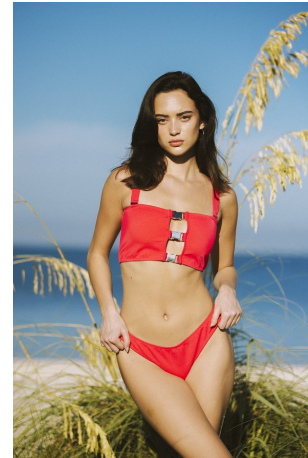

Gabi Purcell Height 5'8" | 173cm Bust 32" | 81cm Waist 24" | 61cm Hips 36" | 92cm  
Dress 2 US | 32 EU Shoe 8 US | 39 EU Hair Brown Eyes Hazel

Gabi Purcell Height 5'8" | 173cm Bust 32" | 81cm Waist 24" | 61cm Hips 36" | 92cm  
Dress 2 US | 32 EU Shoe 8 US | 39 EU Hair Brown Eyes Hazel