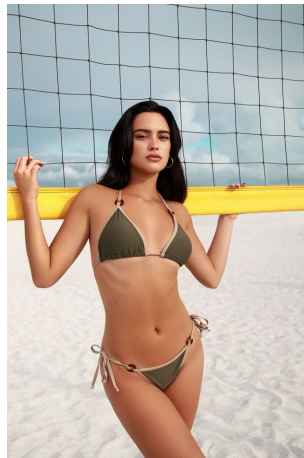

Gabi Purcell Height 5'8" | 173cm Bust 32" | 81cm Waist 24" | 61cm Hips 36" | 92cm  
Dress 2 US | 32 EU Shoe 8 US | 39 EU Hair Brown Eyes Hazel

Gabi Purcell Height 5'8" | 173cm Bust 32" | 81cm Waist 24" | 61cm Hips 36" | 92cm  
Dress 2 US | 32 EU Shoe 8 US | 39 EU Hair Brown Eyes Hazel