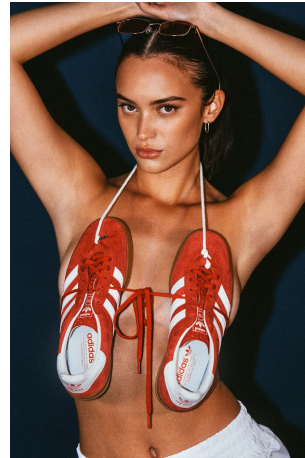

Gabi Purcell Height 5'8" | 173cm Bust 32" | 81cm Waist 24" | 61cm Hips 36" | 92cm  
Dress 2 US | 32 EU Shoe 8 US | 39 EU Hair Brown Eyes Hazel

Gabi Purcell   Height 5'8" | 173cm   Bust 32" | 81cm   Waist 24" | 61cm   Hips 36" | 92cm  
 Dress 2 US | 32 EU   Shoe 8 US | 39 EU   Hair Brown   Eyes Hazel