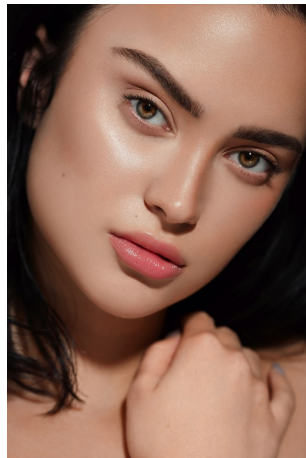

Gabi Purcell Height 5'8" | 173cm Bust 32" | 81cm Waist 24" | 61cm Hips 36" | 92cm
Dress 2 US | 32 EU Shoe 8 US | 39 EU Hair Brown Eyes Hazel

Gabi Purcell Height 5'8" | 173cm Bust 32" | 81cm Waist 24" | 61cm Hips 36" | 92cm
Dress 2 US | 32 EU Shoe 8 US | 39 EU Hair Brown Eyes Hazel