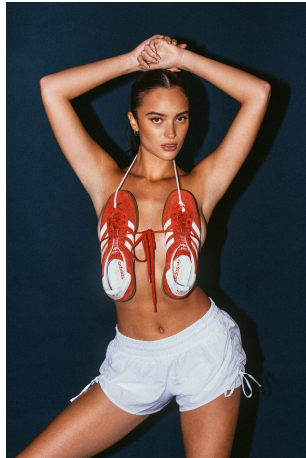

Gabi Purcell Height 5'8" | 173cm Bust 32" | 81cm Waist 24" | 61cm Hips 36" | 92cm
Dress 2 US | 32 EU Shoe 8 US | 39 EU Hair Brown Eyes Hazel

Gabi Purcell Height 5'8" | 173cm Bust 32" | 81cm Waist 24" | 61cm Hips 36" | 92cm
 Dress 2 US | 32 EU Shoe 8 US | 39 EU Hair Brown Eyes Hazel