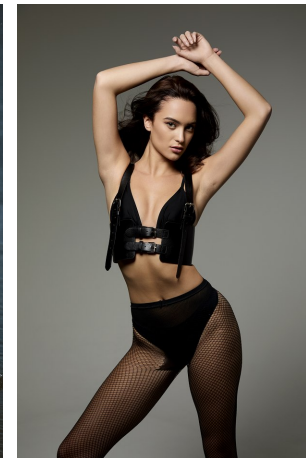

Gabi Purcell Height 5'8" | 173cm Bust 32" | 81cm Waist 24" | 61cm Hips 36" | 92cm  
Dress 2 US | 32 EU Shoe 8 US | 39 EU Hair Brown Eyes Hazel

Gabi Purcell   Height 5'8" | 173cm   Bust 32" | 81cm   Waist 24" | 61cm   Hips 36" | 92cm  
 Dress 2 US | 32 EU   Shoe 8 US | 39 EU   Hair Brown   Eyes Hazel