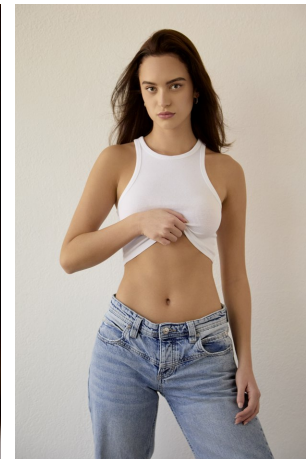

Gabi Purcell Height 5'8" | 173cm Bust 32" | 81cm Waist 24" | 61cm Hips 36" | 92cm
Dress 2 US | 32 EU Shoe 8 US | 39 EU Hair Brown Eyes Hazel