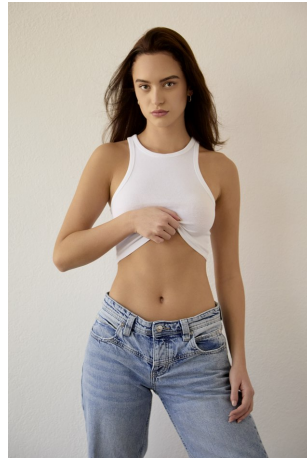

Gabi Purcell Height 5'8" | 173cm Bust 32" | 81cm Waist 24" | 61cm Hips 36" | 92cm
Dress 2 US | 32 EU Shoe 8 US | 39 EU Hair Brown Eyes Hazel

Gabi Purcell Height 5'8" | 173cm Bust 32" | 81cm Waist 24" | 61cm Hips 36" | 92cm
Dress 2 US | 32 EU Shoe 8 US | 39 EU Hair Brown Eyes Hazel