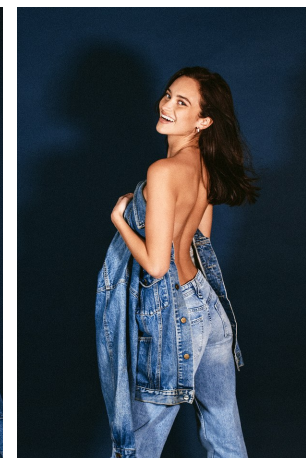

Gabi Purcell Height 5'8" | 173cm Bust 32" | 81cm Waist 24" | 61cm Hips 36" | 92cm
Dress 2 US | 32 EU Shoe 8 US | 39 EU Hair Brown Eyes Hazel

Gabi Purcell Height 5'8" | 173cm Bust 32" | 81cm Waist 24" | 61cm Hips 36" | 92cm
Dress 2 US | 32 EU Shoe 8 US | 39 EU Hair Brown Eyes Hazel