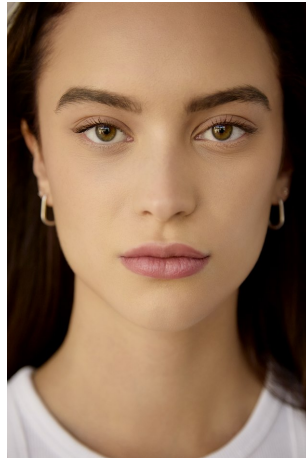

Gabi Purcell Height 5'8" | 173cm Bust 32" | 81cm Waist 24" | 61cm Hips 36" | 92cm
Dress 2 US | 32 EU Shoe 8 US | 39 EU Hair Brown Eyes Hazel