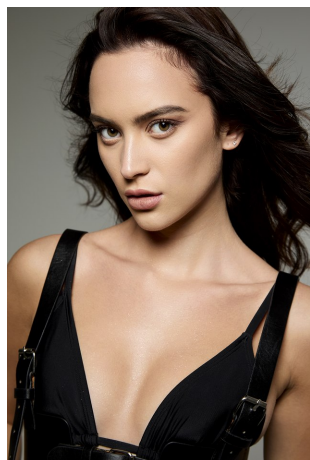

Gabi Purcell Height 5'8" | 173cm Bust 32" | 81cm Waist 24" | 61cm Hips 36" | 92cm  
Dress 2 US | 32 EU Shoe 8 US | 39 EU Hair Brown Eyes Hazel

Gabi Purcell   Height 5'8" | 173cm   Bust 32" | 81cm   Waist 24" | 61cm   Hips 36" | 92cm  
 Dress 2 US | 32 EU   Shoe 8 US | 39 EU   Hair Brown   Eyes Hazel