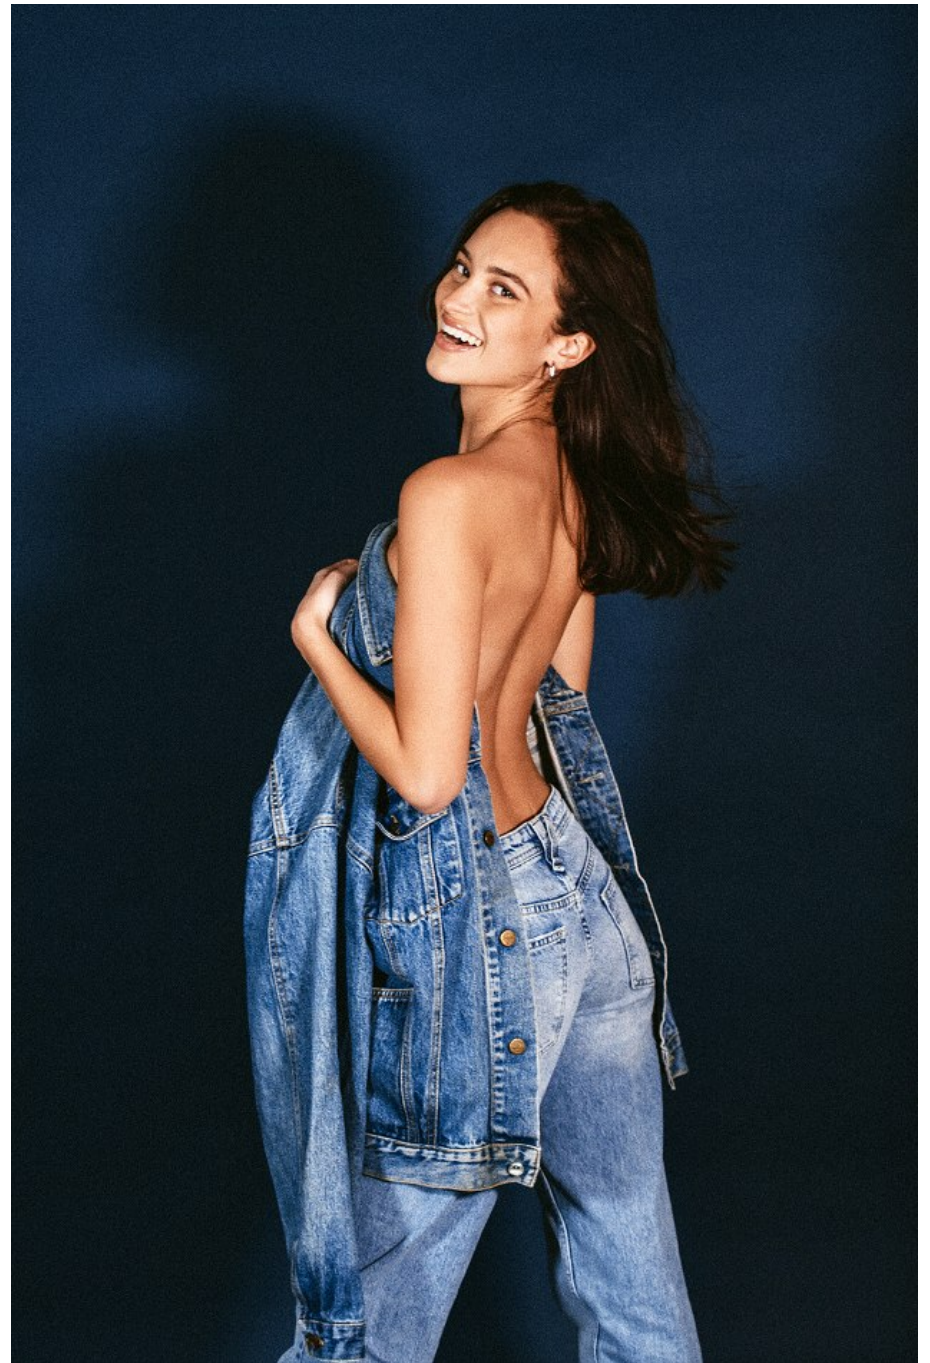

**CGM**  
CAROLINE GLEASON  
MANAGEMENT

Gabi Purcell Height 5'8" | 173cm Bust 32" | 81cm Waist 24" | 61cm Hips 36" | 92cm  
Dress 2 US | 32 EU Shoe 8 US | 39 EU Hair Brown Eyes Hazel

Gabi Purcell Height 5'8" | 173cm Bust 32" | 81cm Waist 24" | 61cm Hips 36" | 92cm  
Dress 2 US | 32 EU Shoe 8 US | 39 EU Hair Brown Eyes Hazel