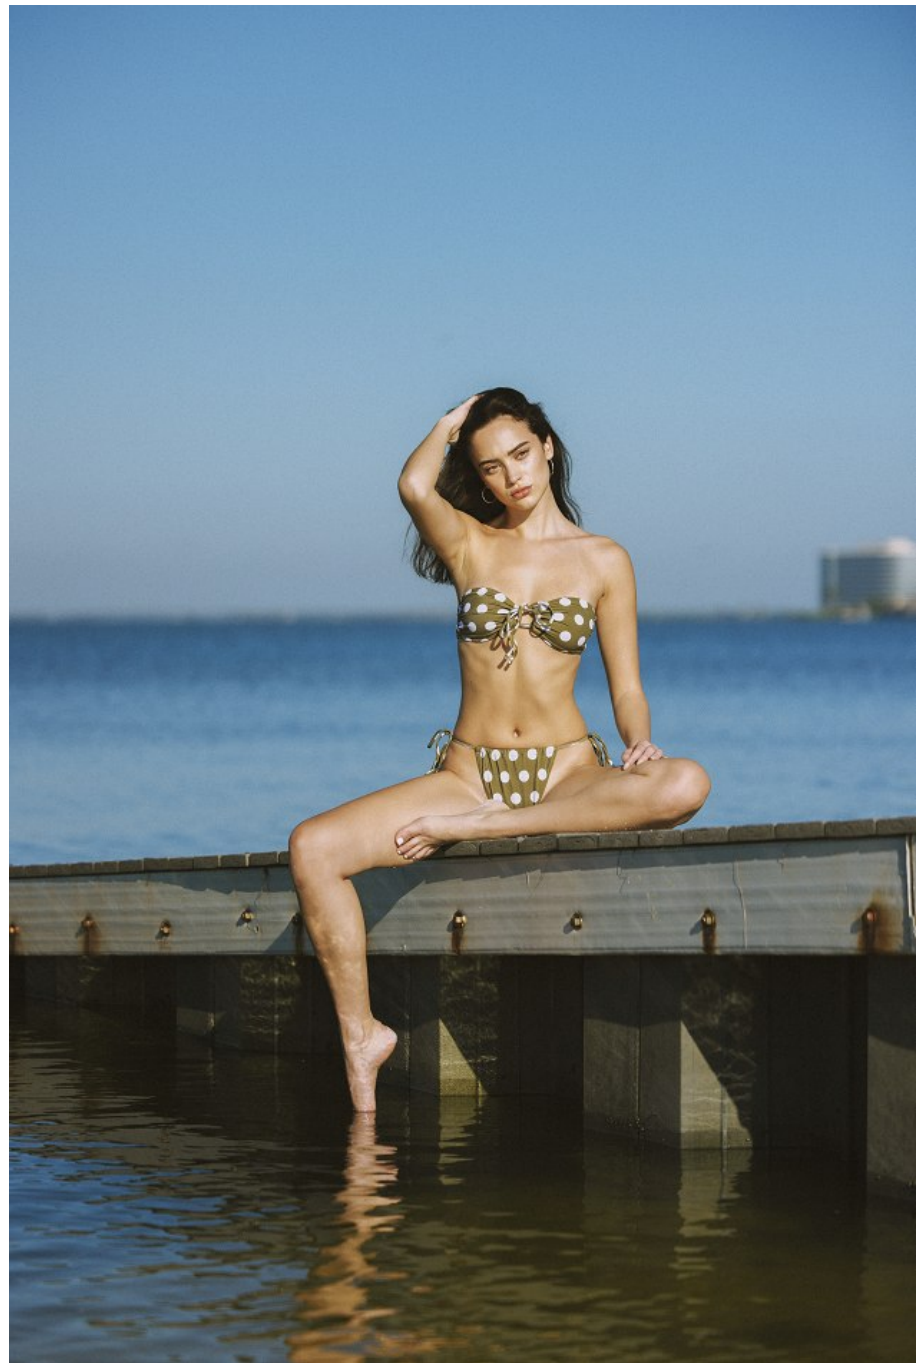

Gabi Purcell Height 5'8" | 173cm Bust 32" | 81cm Waist 24" | 61cm Hips 36" | 92cm
Dress 2 US | 32 EU Shoe 8 US | 39 EU Hair Brown Eyes Hazel

Gabi Purcell Height 5'8" | 173cm Bust 32" | 81cm Waist 24" | 61cm Hips 36" | 92cm
Dress 2 US | 32 EU Shoe 8 US | 39 EU Hair Brown Eyes Hazel