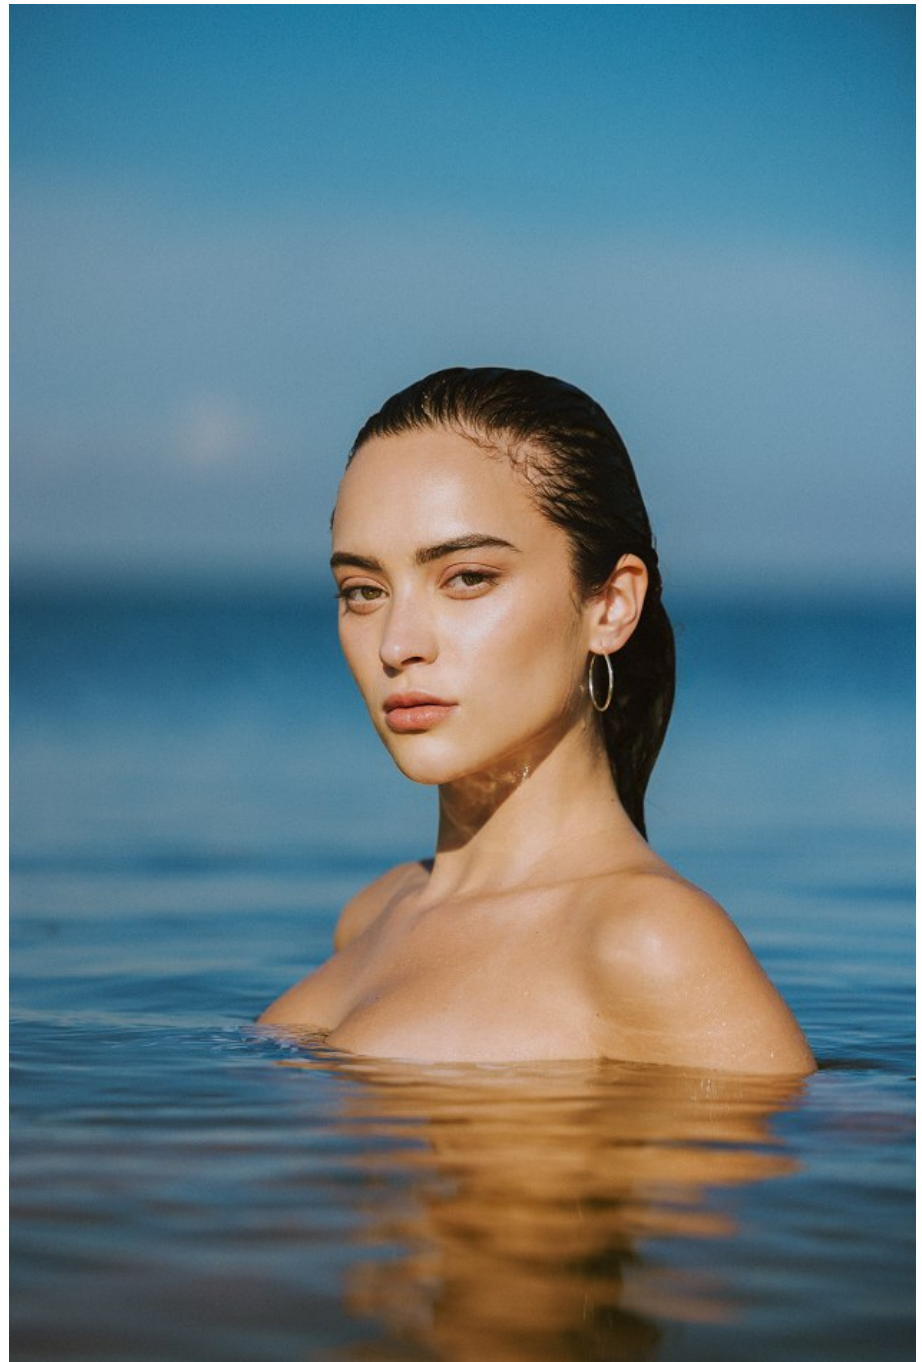

Gabi Purcell Height 5'8" | 173cm Bust 32" | 81cm Waist 24" | 61cm Hips 36" | 92cm  
Dress 2 US | 32 EU Shoe 8 US | 39 EU Hair Brown Eyes Hazel

**CGM**  
CAROLINE GLEASON  
MANAGEMENT

Gabi Purcell Height 5'8" | 173cm Bust 32" | 81cm Waist 24" | 61cm Hips 36" | 92cm  
Dress 2 US | 32 EU Shoe 8 US | 39 EU Hair Brown Eyes Hazel