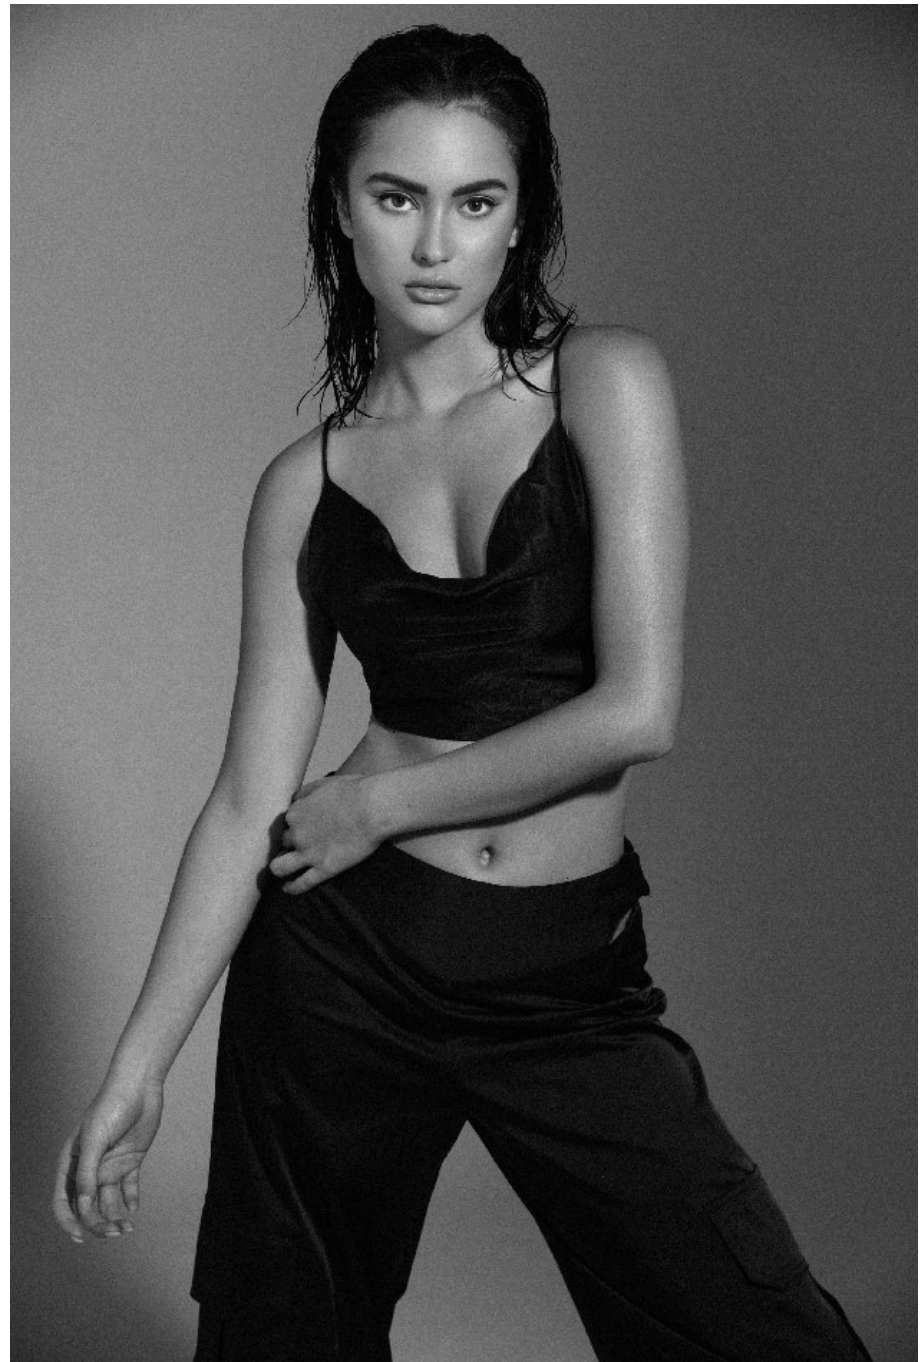

Gabi Purcell Height 5'8" | 173cm Bust 32" | 81cm Waist 24" | 61cm Hips 36" | 92cm
Dress 2 US | 32 EU Shoe 8 US | 39 EU Hair Brown Eyes Hazel

Gabi Purcell Height 5'8" | 173cm Bust 32" | 81cm Waist 24" | 61cm Hips 36" | 92cm
Dress 2 US | 32 EU Shoe 8 US | 39 EU Hair Brown Eyes Hazel