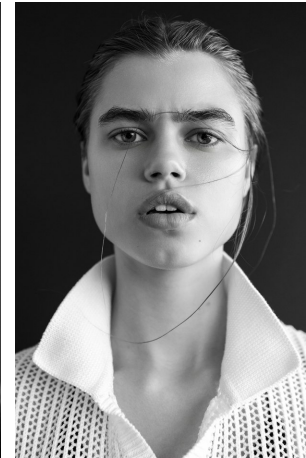

Cydney Weber Height 5'9" | 175cm Bust 31" | 79cm Waist 24" | 61cm Hips 35" | 89cm
Dress 0 US | 30 EU Shoe 7.5 US | 38.5 EU Hair Brown Eyes Hazel

CGM
CAROLINE GLEASON
MANAGEMENT

Cydney Weber Height 5'9" | 175cm Bust 31" | 79cm Waist 24" | 61cm Hips 35" | 89cm
Dress 0 US | 30 EU Shoe 7.5 US | 38.5 EU Hair Brown Eyes Hazel

Cydney Weber Height 5'9" | 175cm Bust 31" | 79cm Waist 24" | 61cm Hips 35" | 89cm
Dress 0 US | 30 EU Shoe 7.5 US | 38.5 EU Hair Brown Eyes Hazel