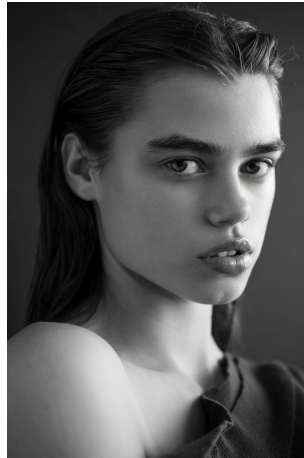

Cydney Weber Height 5'9" | 175cm Bust 31" | 79cm Waist 24" | 61cm Hips 35" | 89cm
Dress 0 US | 30 EU Shoe 7.5 US | 38.5 EU Hair Brown Eyes Hazel

CGM
CAROLINE GLEASON
MANAGEMENT

Cydney Weber Height 5'9" | 175cm Bust 31" | 79cm Waist 24" | 61cm Hips 35" | 89cm
Dress 0 US | 30 EU Shoe 7.5 US | 38.5 EU Hair Brown Eyes Hazel

Cydney Weber Height 5'9" | 175cm Bust 31" | 79cm Waist 24" | 61cm Hips 35" | 89cm
Dress 0 US | 30 EU Shoe 7.5 US | 38.5 EU Hair Brown Eyes Hazel