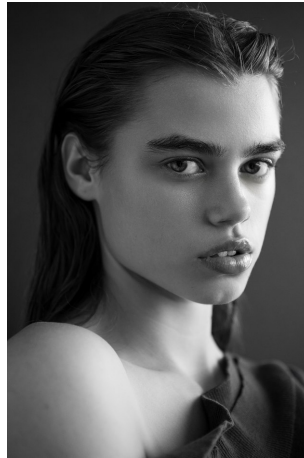

Cydney Weber   Height 5'9" | 175cm   Bust 31" | 79cm   Waist 24" | 61cm   Hips 35" | 89cm  
Dress 0 US | 30 EU   Shoe 7.5 US | 38.5 EU   Hair Brown   Eyes Hazel

**CGM**  
CAROLINE GLEASON  
MANAGEMENT

Cydney Weber Height 5'9" | 175cm Bust 31" | 79cm Waist 24" | 61cm Hips 35" | 89cm  
Dress 0 US | 30 EU Shoe 7.5 US | 38.5 EU Hair Brown Eyes Hazel

Cydney Weber    Height 5'9" | 175cm    Bust 31" | 79cm    Waist 24" | 61cm    Hips 35" | 89cm  
Dress 0 US | 30 EU    Shoe 7.5 US | 38.5 EU    Hair Brown    Eyes Hazel