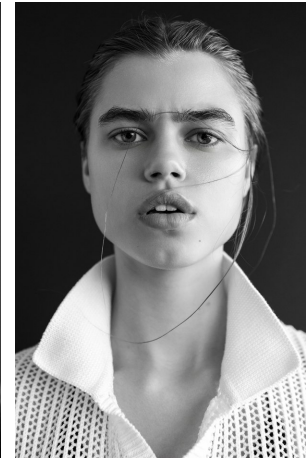

Cydney Weber   Height 5'9" | 175cm   Bust 31" | 79cm   Waist 24" | 61cm   Hips 35" | 89cm  
Dress 0 US | 30 EU   Shoe 7.5 US | 38.5 EU   Hair Brown   Eyes Hazel

**CGM**  
CAROLINE GLEASON  
MANAGEMENT

Cydney Weber Height 5'9" | 175cm Bust 31" | 79cm Waist 24" | 61cm Hips 35" | 89cm  
Dress 0 US | 30 EU Shoe 7.5 US | 38.5 EU Hair Brown Eyes Hazel

Cydney Weber    Height 5'9" | 175cm    Bust 31" | 79cm    Waist 24" | 61cm    Hips 35" | 89cm  
Dress 0 US | 30 EU    Shoe 7.5 US | 38.5 EU    Hair Brown    Eyes Hazel