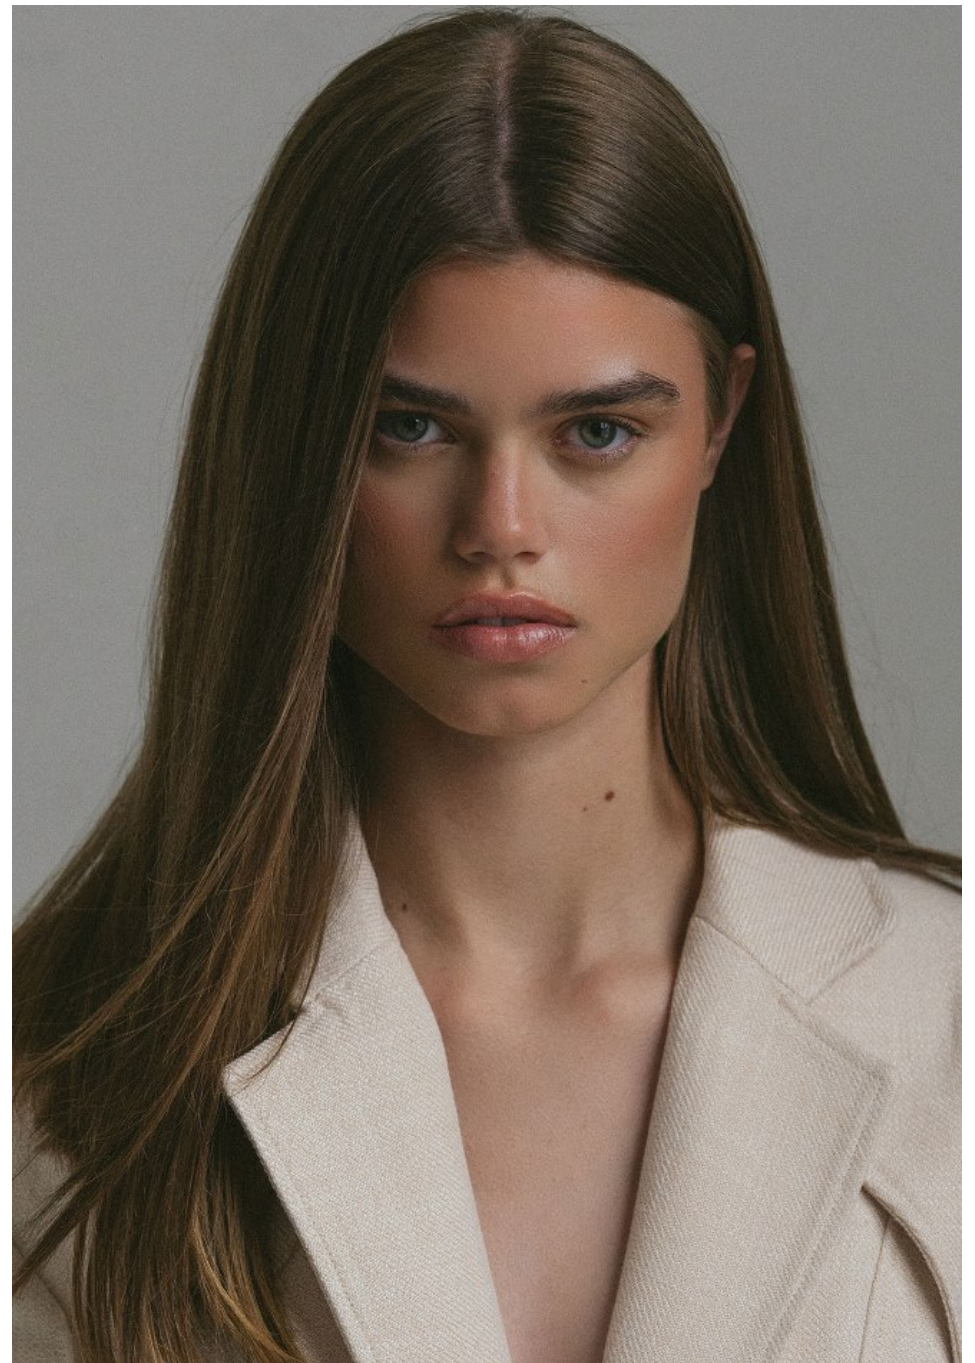

Cydney Weber   Height 5'9" | 175cm   Bust 32" | 81cm   Waist 24" | 61cm   Hips 35" | 89cm
Dress 2 US | 32 EU   Shoe 7.5 US | 38.5 EU   Hair Brown   Eyes Hazel