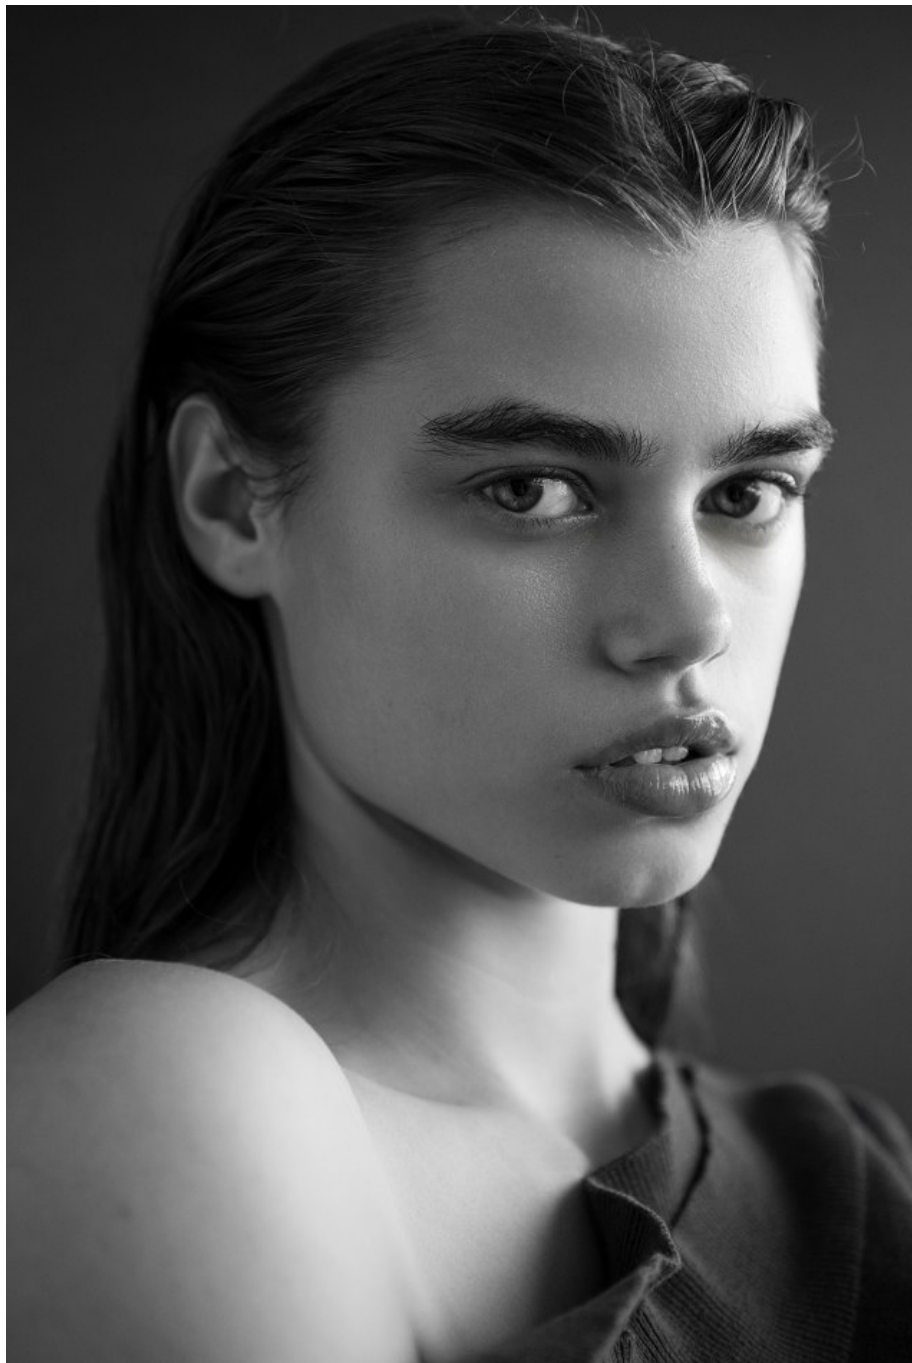

Cydney Weber   Height 5'9" | 175cm   Bust 31" | 79cm   Waist 24" | 61cm   Hips 35" | 89cm
Dress 0 US | 30 EU   Shoe 7.5 US | 38.5 EU   Hair Brown   Eyes Hazel

Cydney Weber   Height 5'9" | 175cm   Bust 31" | 79cm   Waist 24" | 61cm   Hips 35" | 89cm
Dress 0 US | 30 EU   Shoe 7.5 US | 38.5 EU   Hair Brown   Eyes Hazel