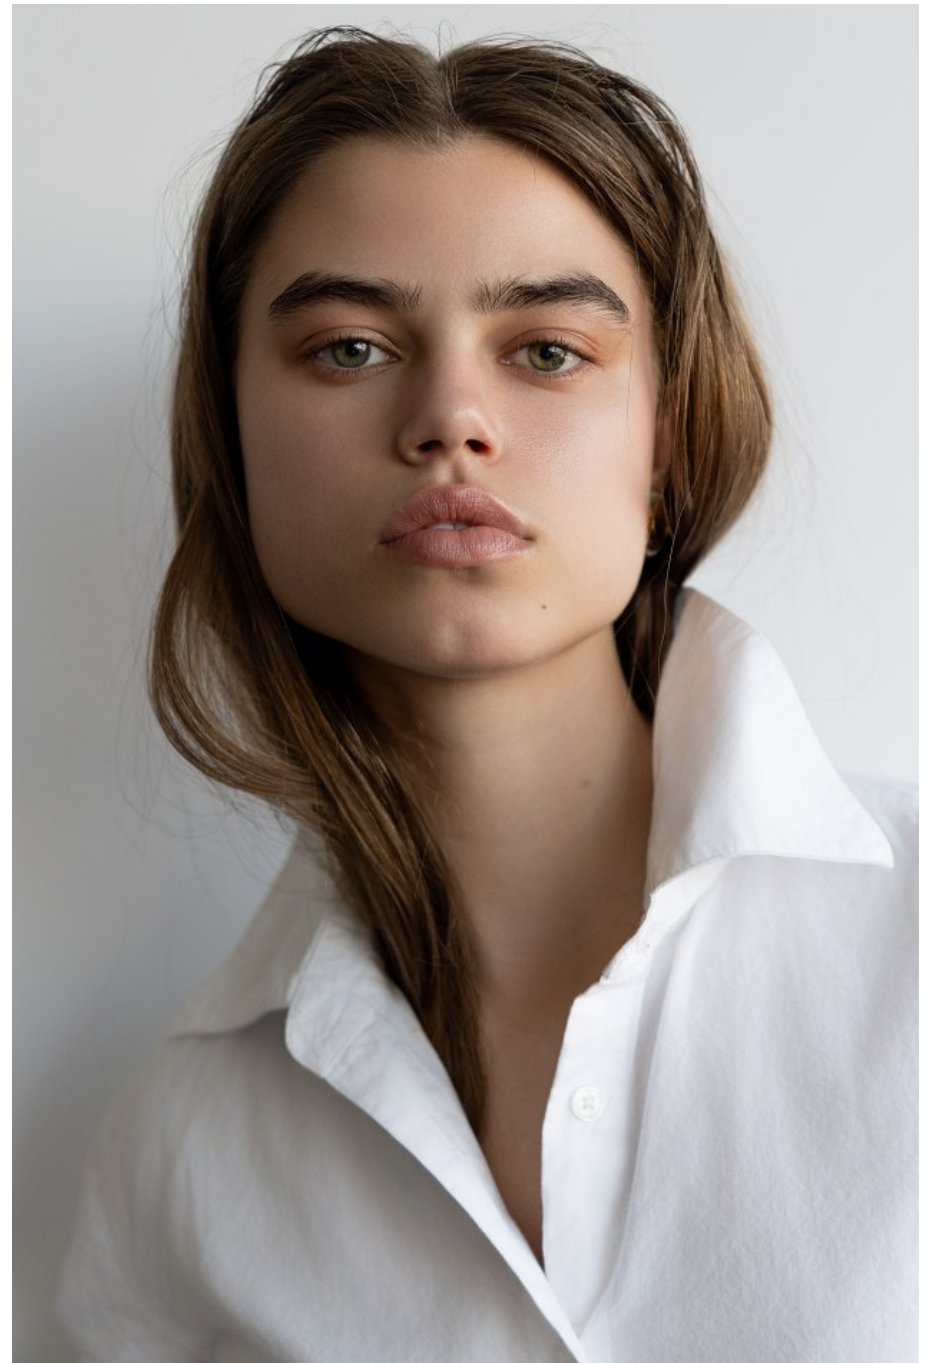

Cydney Weber   Height 5'9" | 175cm   Bust 32" | 81cm   Waist 24" | 61cm   Hips 35" | 89cm
Dress 2 US | 32 EU   Shoe 7.5 US | 38.5 EU   Hair Brown   Eyes Hazel