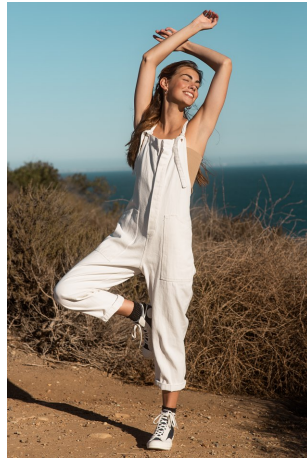

Avery Lundgren Height 5'8.5" | 174cm Bust 31" | 79cm Waist 26" | 66cm Hips 35" | 89cm
 Dress 0-2 US | 30-32 EU Shoe 9 US | 40 EU Hair Brown Eyes Green

Avery Lundgren Height 5'8.5" | 174cm Bust 31" | 79cm Waist 26" | 66cm Hips 35" | 89cm
Dress 0-2 US | 30-32 EU Shoe 9 US | 40 EU Hair Brown Eyes Green

Avery Lundgren Height 5'8.5" | 174cm Bust 31" | 79cm Waist 26" | 66cm Hips 35" | 89cm
Dress 0-2 US | 30-32 EU Shoe 9 US | 40 EU Hair Brown Eyes Green