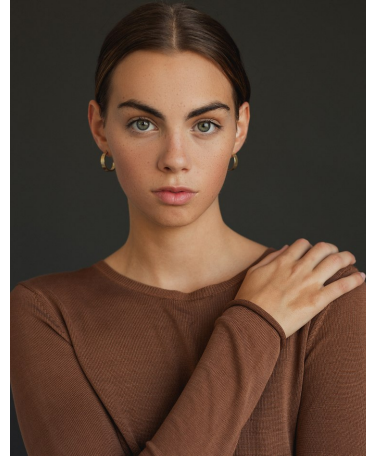

Avery Lundgren Height 5'8.5" | 174cm Bust 31" | 79cm Waist 26" | 66cm Hips 35" | 89cm
Dress 0-2 US | 30-32 EU Shoe 9 US | 40 EU Hair Brown Eyes Green

Avery Lundgren Height 5'8.5" | 174cm Bust 31" | 79cm Waist 26" | 66cm Hips 35" | 89cm
Dress 0-2 US | 30-32 EU Shoe 9 US | 40 EU Hair Brown Eyes Green

Avery Lundgren Height 5'8.5" | 174cm Bust 31" | 79cm Waist 26" | 66cm Hips 35" | 89cm
Dress 0-2 US | 30-32 EU Shoe 9 US | 40 EU Hair Brown Eyes Green