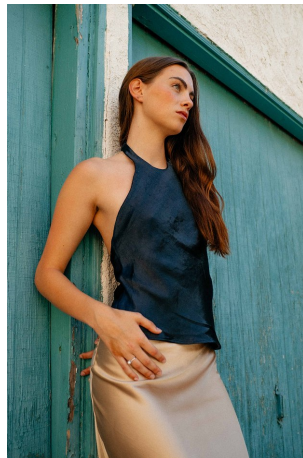

Avery Lundgren Height 5'8.5" | 174cm Bust 31" | 79cm Waist 26" | 66cm Hips 35" | 89cm
 Dress 0-2 US | 30-32 EU Shoe 9 US | 40 EU Hair Brown Eyes Green

Avery Lundgren Height 5'8.5" | 174cm Bust 31" | 79cm Waist 26" | 66cm Hips 35" | 89cm
Dress 0-2 US | 30-32 EU Shoe 9 US | 40 EU Hair Brown Eyes Green

Avery Lundgren Height 5'8.5" | 174cm Bust 31" | 79cm Waist 26" | 66cm Hips 35" | 89cm
Dress 0-2 US | 30-32 EU Shoe 9 US | 40 EU Hair Brown Eyes Green