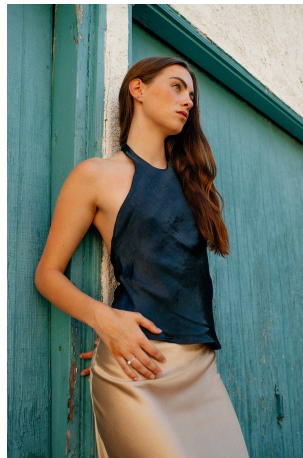

Avery Lundgren Height 5'8.5" | 174cm Bust 31" | 79cm Waist 26" | 66cm Hips 35" | 89cm
Dress 0-2 US | 30-32 EU Shoe 9 US | 40 EU Hair Brown Eyes Green

Avery Lundgren Height 5'8.5" | 174cm Bust 31" | 79cm Waist 26" | 66cm Hips 35" | 89cm
Dress 0-2 US | 30-32 EU Shoe 9 US | 40 EU Hair Brown Eyes Green

Avery Lundgren Height 5'8.5" | 174cm Bust 31" | 79cm Waist 26" | 66cm Hips 35" | 89cm
Dress 0-2 US | 30-32 EU Shoe 9 US | 40 EU Hair Brown Eyes Green