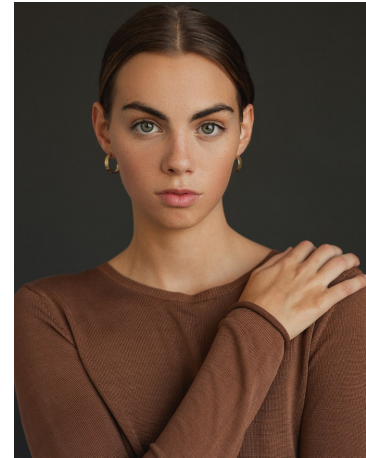

Avery Lundgren Height 5'8.5" | 174cm Bust 31" | 79cm Waist 26" | 66cm Hips 35" | 89cm
 Dress 0-2 US | 30-32 EU Shoe 9 US | 40 EU Hair Brown Eyes Green

Avery Lundgren Height 5'8.5" | 174cm Bust 31" | 79cm Waist 26" | 66cm Hips 35" | 89cm
Dress 0-2 US | 30-32 EU Shoe 9 US | 40 EU Hair Brown Eyes Green

Avery Lundgren Height 5'8.5" | 174cm Bust 31" | 79cm Waist 26" | 66cm Hips 35" | 89cm
Dress 0-2 US | 30-32 EU Shoe 9 US | 40 EU Hair Brown Eyes Green