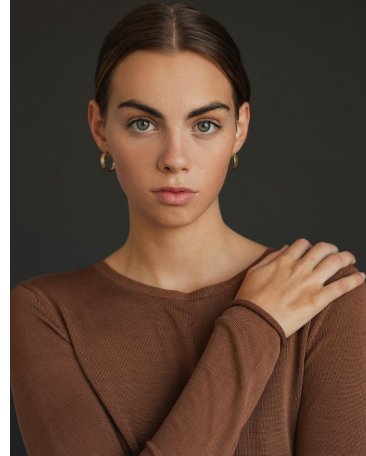

Avery Lundgren Height 5'8.5" | 174cm Bust 31" | 79cm Waist 26" | 66cm Hips 35" | 89cm
 Dress 0-2 US | 30-32 EU Shoe 9 US | 40 EU Hair Brown Eyes Green

Avery Lundgren Height 5'8.5" | 174cm Bust 31" | 79cm Waist 26" | 66cm Hips 35" | 89cm
Dress 0-2 US | 30-32 EU Shoe 9 US | 40 EU Hair Brown Eyes Green

Avery Lundgren Height 5'8.5" | 174cm Bust 31" | 79cm Waist 26" | 66cm Hips 35" | 89cm
Dress 0-2 US | 30-32 EU Shoe 9 US | 40 EU Hair Brown Eyes Green