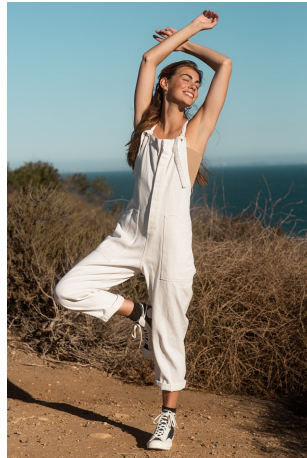

Avery Lundgren Height 5'8.5" | 174cm Bust 31" | 79cm Waist 26" | 66cm Hips 35" | 89cm
Dress 0-2 US | 30-32 EU Shoe 9 US | 40 EU Hair Brown Eyes Green

Avery Lundgren Height 5'8.5" | 174cm Bust 31" | 79cm Waist 26" | 66cm Hips 35" | 89cm
Dress 0-2 US | 30-32 EU Shoe 9 US | 40 EU Hair Brown Eyes Green

Avery Lundgren Height 5'8.5" | 174cm Bust 31" | 79cm Waist 26" | 66cm Hips 35" | 89cm
Dress 0-2 US | 30-32 EU Shoe 9 US | 40 EU Hair Brown Eyes Green