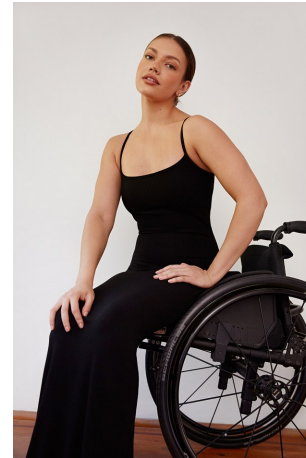

Lauren Rose Height 5'7" | 170cm Bust 34" | 86cm Waist 25" | 64cm Hips 36" | 92cm  
 Dress 2-4 US | 32-34 EU Shoe 7 US | 38 EU Hair Brown Eyes Green

Lauren Rose Height 5'7" | 170cm Bust 34" | 86cm Waist 25" | 64cm Hips 36" | 92cm  
Dress 2-4 US | 32-34 EU Shoe 7 US | 38 EU Hair Brown Eyes Green