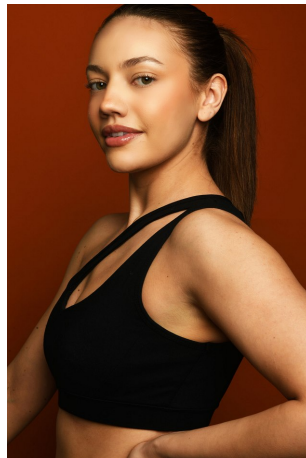

Lauren Rose Height 5'7" | 170cm Bust 34" | 86cm Waist 25" | 64cm Hips 36" | 92cm  
Dress 2-4 US | 32-34 EU Shoe 7 US | 38 EU Hair Brown Eyes Green

Lauren Rose Height 5'7" | 170cm Bust 34" | 86cm Waist 25" | 64cm Hips 36" | 92cm  
Dress 2-4 US | 32-34 EU Shoe 7 US | 38 EU Hair Brown Eyes Green