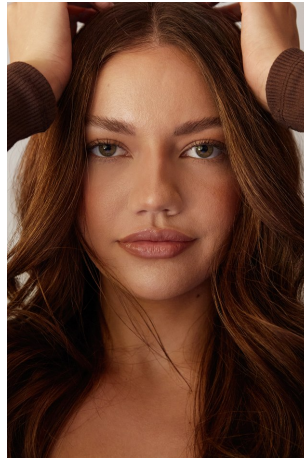

Lauren Rose Height 5'7" | 170cm Bust 34" | 86cm Waist 25" | 64cm Hips 36" | 92cm
Dress 2-4 US | 32-34 EU Shoe 7 US | 38 EU Hair Brown Eyes Green

Lauren Rose Height 5'7" | 170cm Bust 34" | 86cm Waist 25" | 64cm Hips 36" | 92cm
Dress 2-4 US | 32-34 EU Shoe 7 US | 38 EU Hair Brown Eyes Green