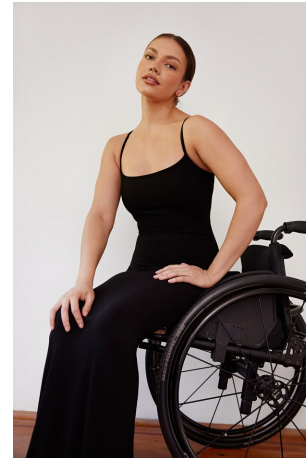

Lauren Rose Height 5'7" | 170cm Bust 34" | 86cm Waist 25" | 64cm Hips 36" | 92cm  
Dress 2-4 US | 32-34 EU Shoe 7 US | 38 EU Hair Brown Eyes Green

Lauren Rose Height 5'7" | 170cm Bust 34" | 86cm Waist 25" | 64cm Hips 36" | 92cm  
Dress 2-4 US | 32-34 EU Shoe 7 US | 38 EU Hair Brown Eyes Green