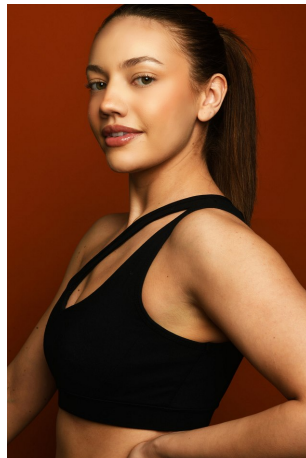

Lauren Rose Height 5'7" | 170cm Bust 34" | 86cm Waist 25" | 64cm Hips 36" | 92cm
Dress 2-4 US | 32-34 EU Shoe 7 US | 38 EU Hair Brown Eyes Green

Lauren Rose Height 5'7" | 170cm Bust 34" | 86cm Waist 25" | 64cm Hips 36" | 92cm
Dress 2-4 US | 32-34 EU Shoe 7 US | 38 EU Hair Brown Eyes Green