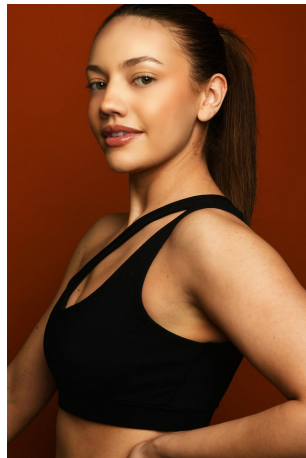

Lauren Rose Height 5'7" | 170cm Bust 34" | 86cm Waist 25" | 64cm Hips 36" | 92cm  
 Dress 2-4 US | 32-34 EU Shoe 7 US | 38 EU Hair Brown Eyes Green

Lauren Rose Height 5'7" | 170cm Bust 34" | 86cm Waist 25" | 64cm Hips 36" | 92cm  
Dress 2-4 US | 32-34 EU Shoe 7 US | 38 EU Hair Brown Eyes Green