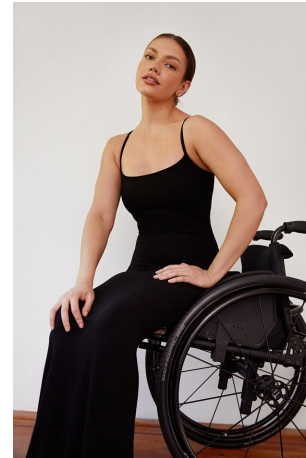

Lauren Rose Height 5'7" | 170cm Bust 34" | 86cm Waist 25" | 64cm Hips 36" | 92cm
Dress 2-4 US | 32-34 EU Shoe 7 US | 38 EU Hair Brown Eyes Green

Lauren Rose Height 5'7" | 170cm Bust 34" | 86cm Waist 25" | 64cm Hips 36" | 92cm
Dress 2-4 US | 32-34 EU Shoe 7 US | 38 EU Hair Brown Eyes Green