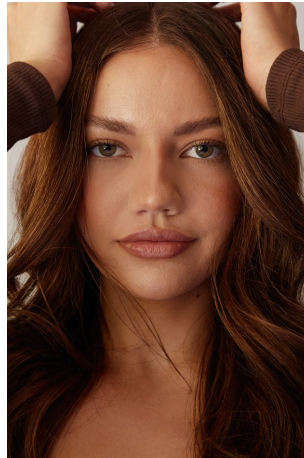

Lauren Rose Height 5'7" | 170cm Bust 34" | 86cm Waist 25" | 64cm Hips 36" | 92cm  
 Dress 2-4 US | 32-34 EU Shoe 7 US | 38 EU Hair Brown Eyes Green

Lauren Rose Height 5'7" | 170cm Bust 34" | 86cm Waist 25" | 64cm Hips 36" | 92cm  
Dress 2-4 US | 32-34 EU Shoe 7 US | 38 EU Hair Brown Eyes Green