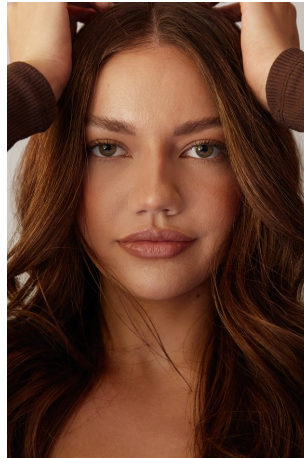

Lauren Rose Height 5'7" | 170cm Bust 34" | 86cm Waist 25" | 64cm Hips 36" | 92cm  
Dress 2-4 US | 32-34 EU Shoe 7 US | 38 EU Hair Brown Eyes Green

Lauren Rose Height 5'7" | 170cm Bust 34" | 86cm Waist 25" | 64cm Hips 36" | 92cm  
Dress 2-4 US | 32-34 EU Shoe 7 US | 38 EU Hair Brown Eyes Green