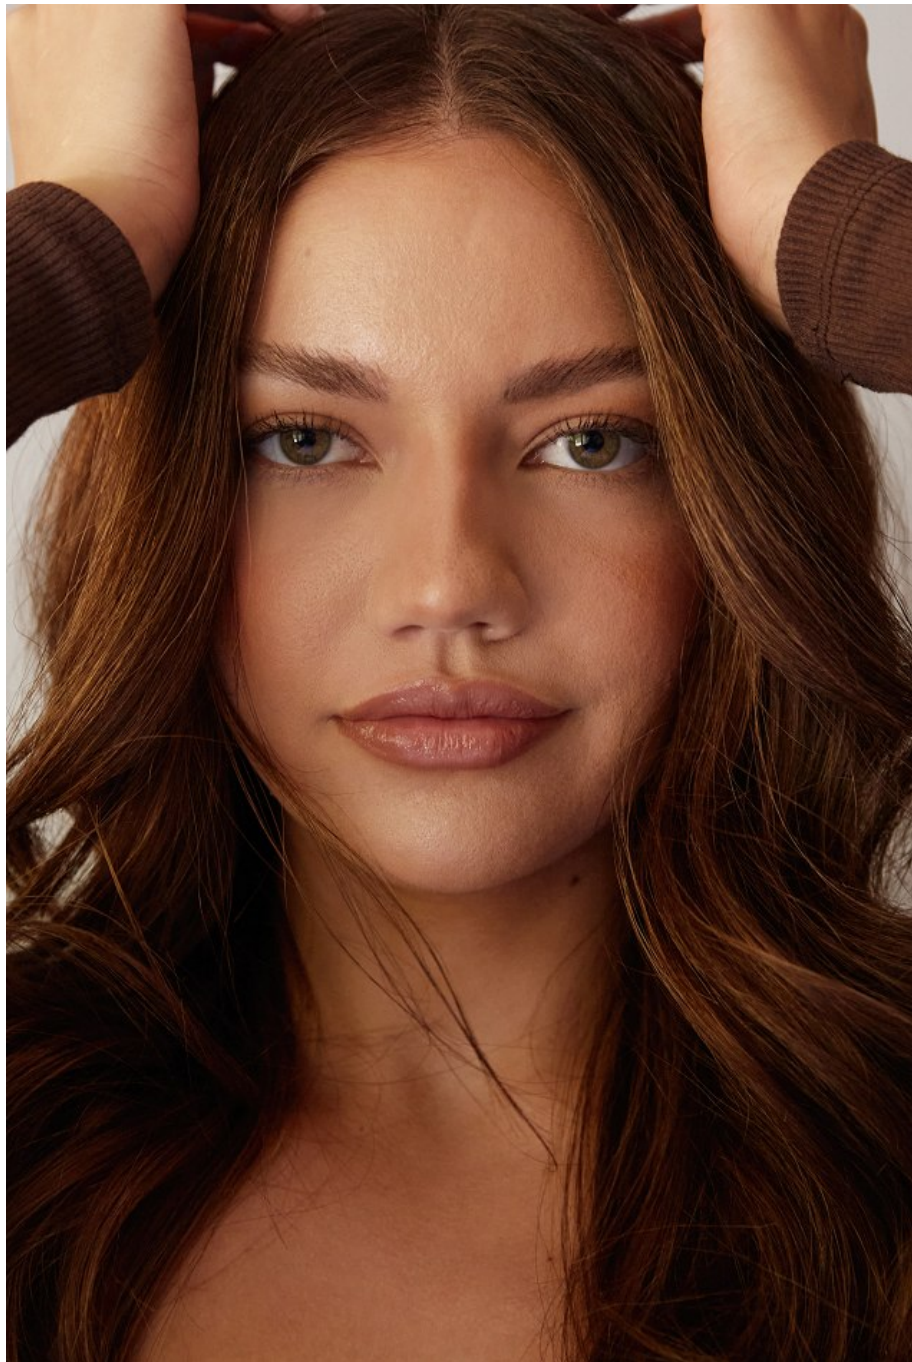

Lauren Rose Height 5'7" | 170cm Bust 34" | 86cm Waist 25" | 64cm Hips 36" | 92cm
Dress 2-4 US | 32-34 EU Shoe 7 US | 38 EU Hair Brown Eyes Green

Lauren Rose Height 5'7" | 170cm Bust 34" | 86cm Waist 25" | 64cm Hips 36" | 92cm
Dress 2-4 US | 32-34 EU Shoe 7 US | 38 EU Hair Brown Eyes Green

Lauren Rose Height 5'7" | 170cm Bust 34" | 86cm Waist 25" | 64cm Hips 36" | 92cm
Dress 2-4 US | 32-34 EU Shoe 7 US | 38 EU Hair Brown Eyes Green

CGM
CAROLINE GLEASON
MANAGEMENT

Lauren Rose Height 5'7" | 170cm Bust 34" | 86cm Waist 25" | 64cm Hips 36" | 92cm
Dress 2-4 US | 32-34 EU Shoe 7 US | 38 EU Hair Brown Eyes Green