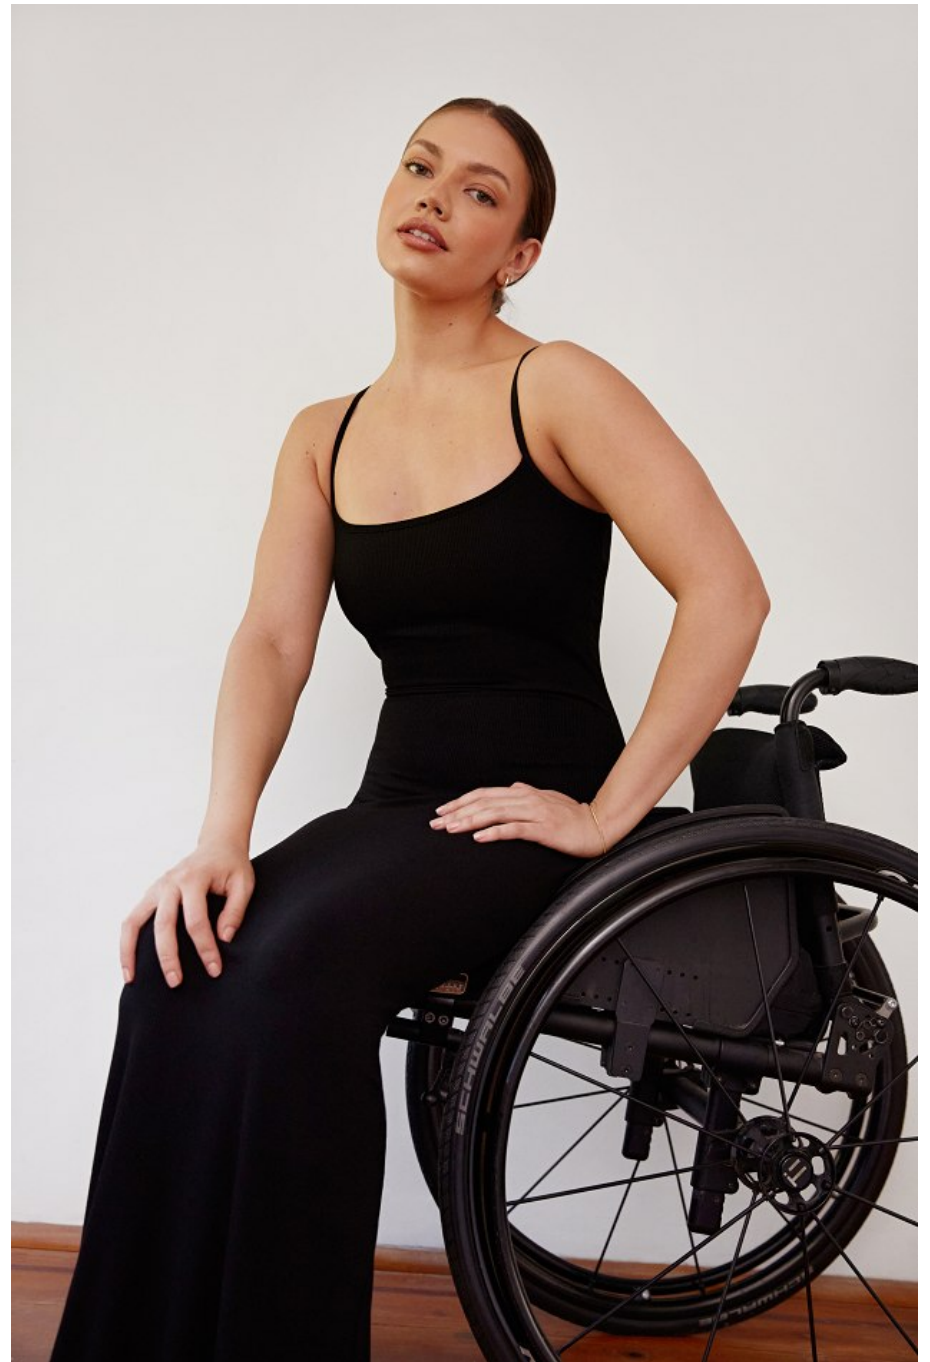

Lauren Rose Height 5'7" | 170cm Bust 34" | 86cm Waist 25" | 64cm Hips 36" | 92cm  
Dress 2-4 US | 32-34 EU Shoe 7 US | 38 EU Hair Brown Eyes Green

Lauren Rose Height 5'7" | 170cm Bust 34" | 86cm Waist 25" | 64cm Hips 36" | 92cm  
Dress 2-4 US | 32-34 EU Shoe 7 US | 38 EU Hair Brown Eyes Green

Lauren Rose Height 5'7" | 170cm Bust 34" | 86cm Waist 25" | 64cm Hips 36" | 92cm  
Dress 2-4 US | 32-34 EU Shoe 7 US | 38 EU Hair Brown Eyes Green

**CGM**  
CAROLINE GLEASON  
MANAGEMENT

Lauren Rose   Height 5'7" | 170cm   Bust 34" | 86cm   Waist 25" | 64cm   Hips 36" | 92cm  
Dress 2-4 US | 32-34 EU   Shoe 7 US | 38 EU   Hair Brown   Eyes Green