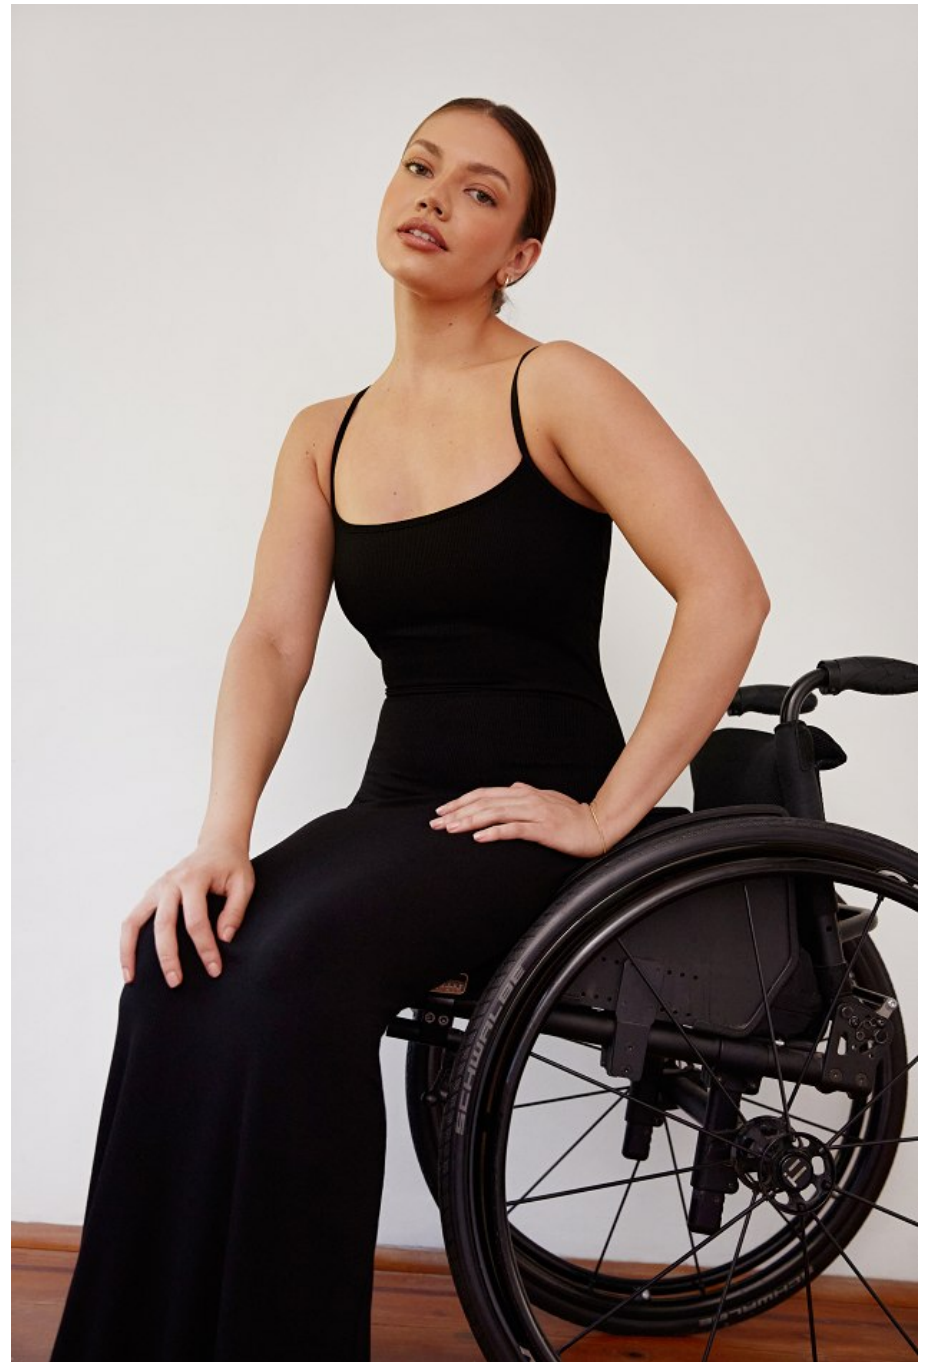

Lauren Rose Height 5'7" | 170cm Bust 34" | 86cm Waist 25" | 64cm Hips 36" | 92cm
Dress 2-4 US | 32-34 EU Shoe 7 US | 38 EU Hair Brown Eyes Green

Lauren Rose Height 5'7" | 170cm Bust 34" | 86cm Waist 25" | 64cm Hips 36" | 92cm
Dress 2-4 US | 32-34 EU Shoe 7 US | 38 EU Hair Brown Eyes Green

Lauren Rose Height 5'7" | 170cm Bust 34" | 86cm Waist 25" | 64cm Hips 36" | 92cm
Dress 2-4 US | 32-34 EU Shoe 7 US | 38 EU Hair Brown Eyes Green

CGM
CAROLINE GLEASON
MANAGEMENT

Lauren Rose Height 5'7" | 170cm Bust 34" | 86cm Waist 25" | 64cm Hips 36" | 92cm
Dress 2-4 US | 32-34 EU Shoe 7 US | 38 EU Hair Brown Eyes Green