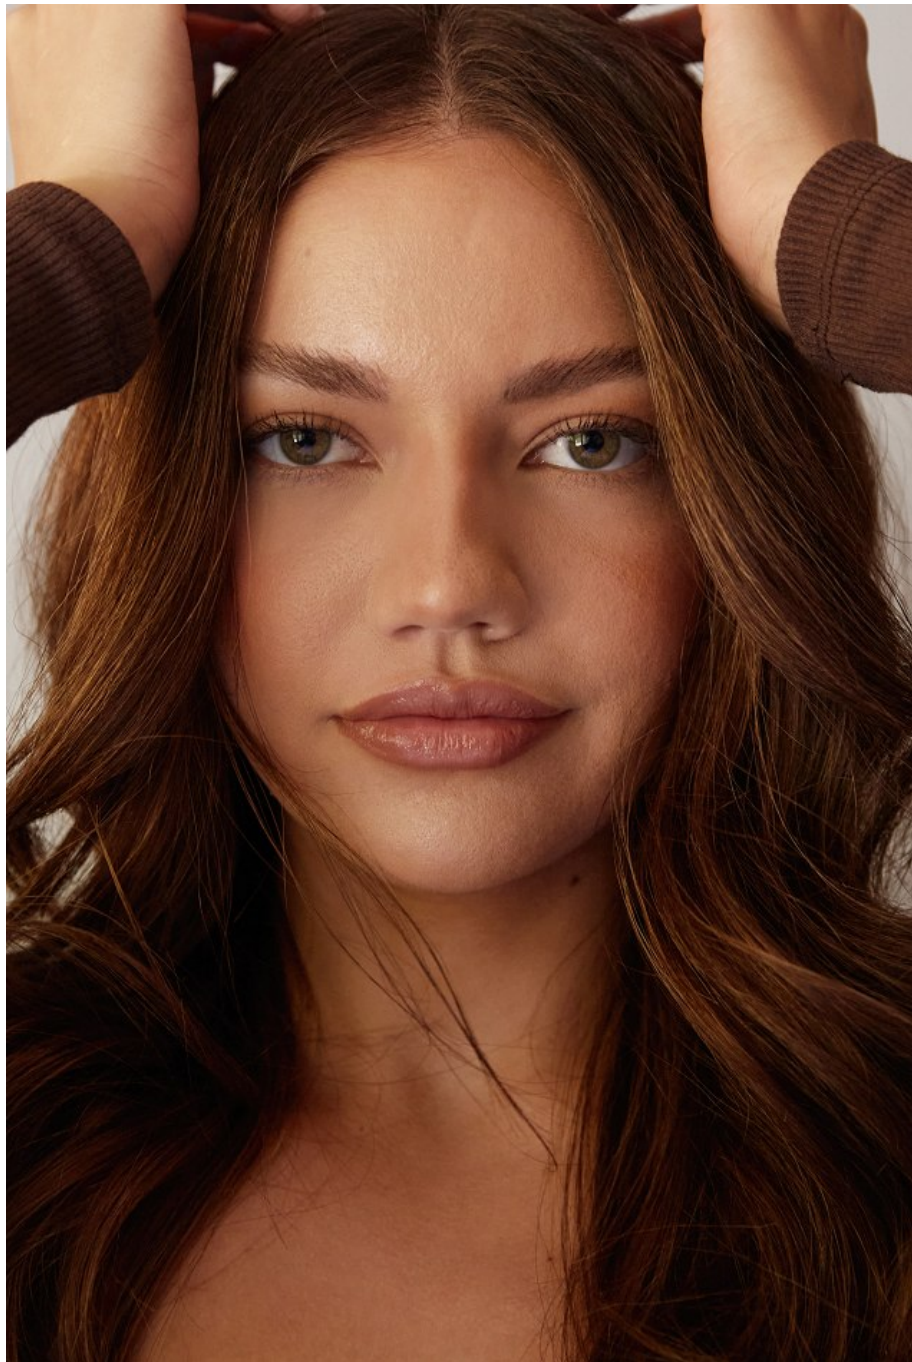

Lauren Rose Height 5'7" | 170cm Bust 34" | 86cm Waist 25" | 64cm Hips 36" | 92cm  
Dress 2-4 US | 32-34 EU Shoe 7 US | 38 EU Hair Brown Eyes Green

Lauren Rose Height 5'7" | 170cm Bust 34" | 86cm Waist 25" | 64cm Hips 36" | 92cm  
Dress 2-4 US | 32-34 EU Shoe 7 US | 38 EU Hair Brown Eyes Green

Lauren Rose   Height 5'7" | 170cm   Bust 34" | 86cm   Waist 25" | 64cm   Hips 36" | 92cm  
Dress 2-4 US | 32-34 EU   Shoe 7 US | 38 EU   Hair Brown   Eyes Green

**CGM**  
CAROLINE GLEASON  
MANAGEMENT

Lauren Rose Height 5'7" | 170cm Bust 34" | 86cm Waist 25" | 64cm Hips 36" | 92cm  
Dress 2-4 US | 32-34 EU Shoe 7 US | 38 EU Hair Brown Eyes Green