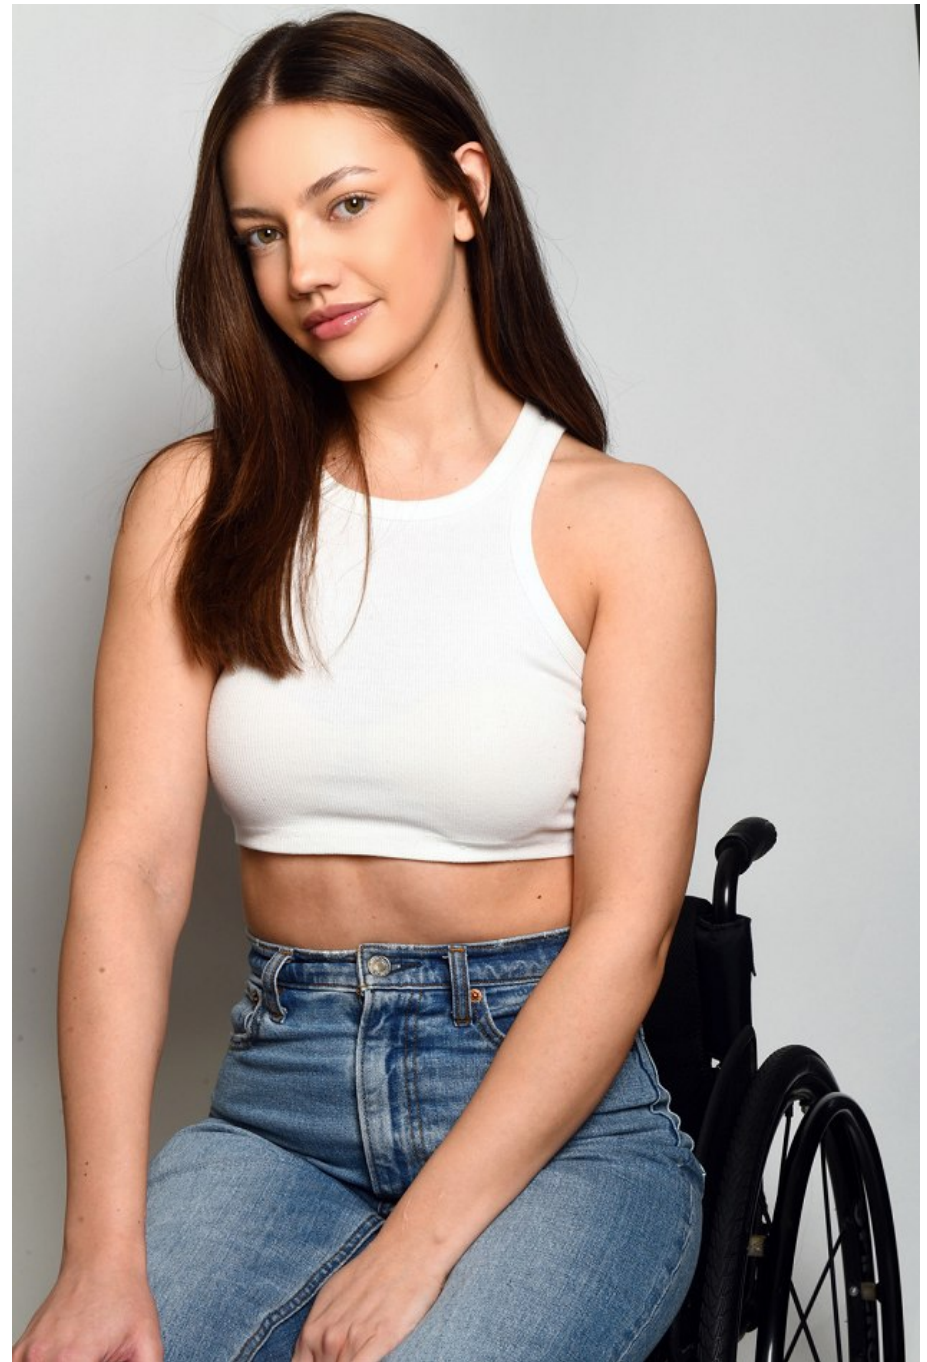

Lauren Rose Height 5'7" | 170cm Bust 34" | 86cm Waist 25" | 64cm Hips 36" | 92cm
Dress 2-4 US | 32-34 EU Shoe 7 US | 38 EU Hair Brown Eyes Green

Lauren Rose Height 5'7" | 170cm Bust 34" | 86cm Waist 25" | 64cm Hips 36" | 92cm
Dress 2-4 US | 32-34 EU Shoe 7 US | 38 EU Hair Brown Eyes Green

Lauren Rose Height 5'7" | 170cm Bust 34" | 86cm Waist 25" | 64cm Hips 36" | 92cm
Dress 2-4 US | 32-34 EU Shoe 7 US | 38 EU Hair Brown Eyes Green

CGM
CAROLINE GLEASON
MANAGEMENT

Lauren Rose Height 5'7" | 170cm Bust 34" | 86cm Waist 25" | 64cm Hips 36" | 92cm
Dress 2-4 US | 32-34 EU Shoe 7 US | 38 EU Hair Brown Eyes Green