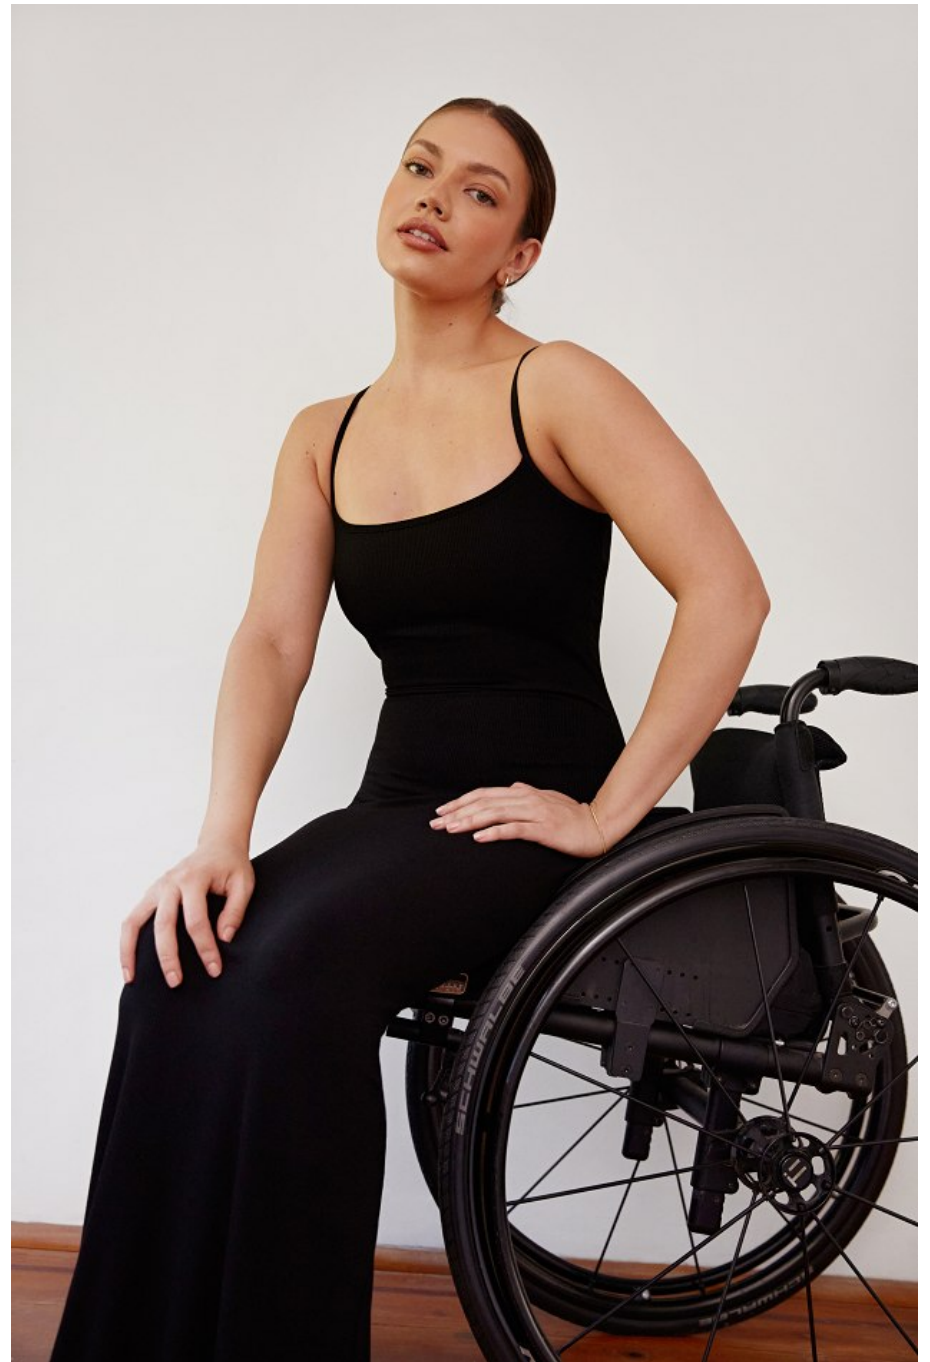

Lauren Rose Height 5'7" | 170cm Bust 34" | 86cm Waist 25" | 64cm Hips 36" | 92cm  
Dress 2-4 US | 32-34 EU Shoe 7 US | 38 EU Hair Brown Eyes Green

Lauren Rose Height 5'7" | 170cm Bust 34" | 86cm Waist 25" | 64cm Hips 36" | 92cm  
Dress 2-4 US | 32-34 EU Shoe 7 US | 38 EU Hair Brown Eyes Green

Lauren Rose   Height 5'7" | 170cm   Bust 34" | 86cm   Waist 25" | 64cm   Hips 36" | 92cm  
Dress 2-4 US | 32-34 EU   Shoe 7 US | 38 EU   Hair Brown   Eyes Green

**CGM**  
CAROLINE GLEASON  
MANAGEMENT

Lauren Rose Height 5'7" | 170cm Bust 34" | 86cm Waist 25" | 64cm Hips 36" | 92cm  
Dress 2-4 US | 32-34 EU Shoe 7 US | 38 EU Hair Brown Eyes Green