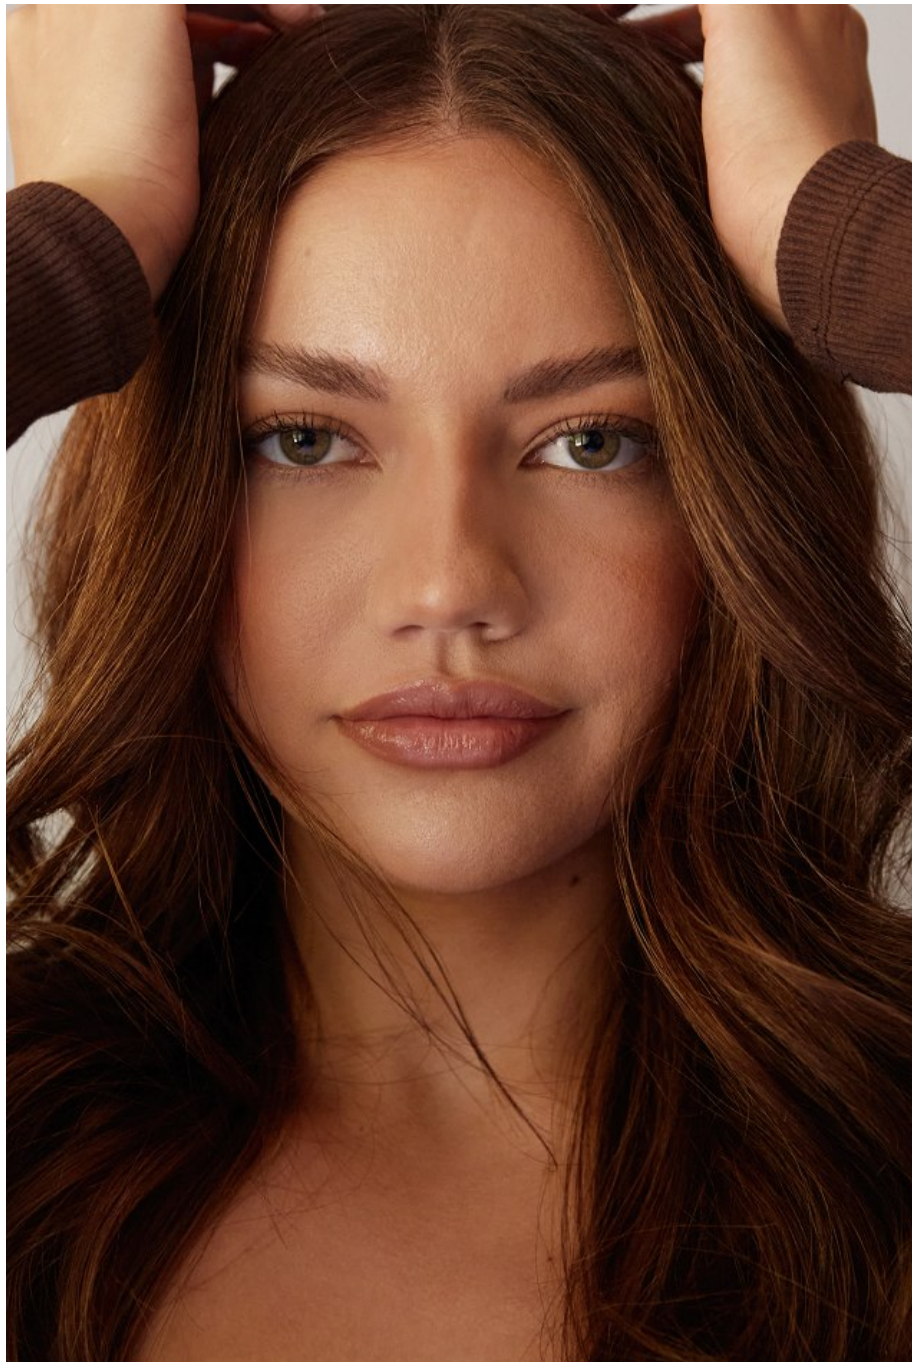

Lauren Rose Height 5'7" | 170cm Bust 34" | 86cm Waist 25" | 64cm Hips 36" | 92cm  
Dress 2-4 US | 32-34 EU Shoe 7 US | 38 EU Hair Brown Eyes Green

Lauren Rose Height 5'7" | 170cm Bust 34" | 86cm Waist 25" | 64cm Hips 36" | 92cm  
Dress 2-4 US | 32-34 EU Shoe 7 US | 38 EU Hair Brown Eyes Green

Lauren Rose Height 5'7" | 170cm Bust 34" | 86cm Waist 25" | 64cm Hips 36" | 92cm  
Dress 2-4 US | 32-34 EU Shoe 7 US | 38 EU Hair Brown Eyes Green

**CGM**  
CAROLINE GLEASON  
MANAGEMENT

Lauren Rose   Height 5'7" | 170cm   Bust 34" | 86cm   Waist 25" | 64cm   Hips 36" | 92cm  
Dress 2-4 US | 32-34 EU   Shoe 7 US | 38 EU   Hair Brown   Eyes Green