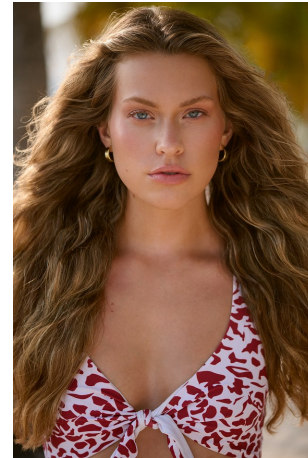

Lisette Height 5'9.5" | 177cm Bust 34" | 86cm Waist 27" | 69cm Hips 39" | 99cm
Dress 6 US | 36 EU Shoe 9.5 US | 40.5 EU Hair Blonde Eyes Blue

Lisette Height 5'9.5" | 177cm Bust 34" | 86cm Waist 27" | 69cm Hips 39" | 99cm
Dress 6 US | 36 EU Shoe 9.5 US | 40.5 EU Hair Blonde Eyes Blue