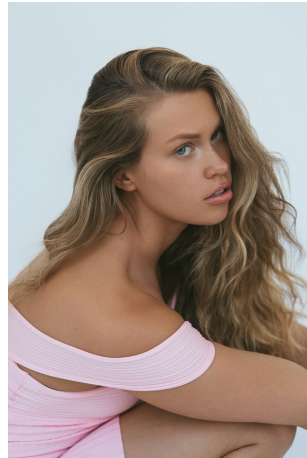

Lisette Height 5'9.5" | 177cm Bust 34" | 86cm Waist 27" | 69cm Hips 39" | 99cm  
Dress 6 US | 36 EU Shoe 9.5 US | 40.5 EU Hair Blonde Eyes Blue

Lisette Height 5'9.5" | 177cm Bust 34" | 86cm Waist 27" | 69cm Hips 39" | 99cm  
Dress 6 US | 36 EU Shoe 9.5 US | 40.5 EU Hair Blonde Eyes Blue

**CGM**  
CAROLINE GLEASON  
MANAGEMENT

Lisette Height 5'9.5" | 177cm Bust 34" | 86cm Waist 27" | 69cm Hips 39" | 99cm  
Dress 6 US | 36 EU Shoe 9.5 US | 40.5 EU Hair Blonde Eyes Blue

Lisette Height 5'9.5" | 177cm Bust 34" | 86cm Waist 27" | 69cm Hips 39" | 99cm  
Dress 6 US | 36 EU Shoe 9.5 US | 40.5 EU Hair Blonde Eyes Blue