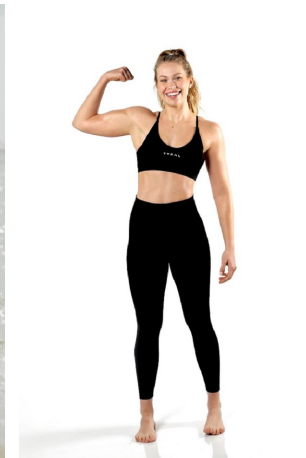

Lisette Height 5'9.5" | 177cm Bust 34" | 86cm Waist 27" | 69cm Hips 39" | 99cm  
Dress 6 US | 36 EU Shoe 9.5 US | 40.5 EU Hair Blonde Eyes Blue

Lisette Height 5'9.5" | 177cm Bust 34" | 86cm Waist 27" | 69cm Hips 39" | 99cm  
Dress 6 US | 36 EU Shoe 9.5 US | 40.5 EU Hair Blonde Eyes Blue

**CGM**  
CAROLINE GLEASON  
MANAGEMENT

Lisette Height 5'9.5" | 177cm Bust 34" | 86cm Waist 27" | 69cm Hips 39" | 99cm  
Dress 6 US | 36 EU Shoe 9.5 US | 40.5 EU Hair Blonde Eyes Blue

Lisette Height 5'9.5" | 177cm Bust 34" | 86cm Waist 27" | 69cm Hips 39" | 99cm  
Dress 6 US | 36 EU Shoe 9.5 US | 40.5 EU Hair Blonde Eyes Blue