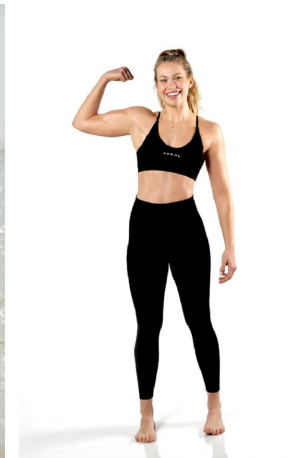

Lisette Height 5'9.5" | 177cm Bust 34" | 86cm Waist 27" | 69cm Hips 39" | 99cm
Dress 6 US | 36 EU Shoe 9.5 US | 40.5 EU Hair Blonde Eyes Blue

Lisette Height 5'9.5" | 177cm Bust 34" | 86cm Waist 27" | 69cm Hips 39" | 99cm
Dress 6 US | 36 EU Shoe 9.5 US | 40.5 EU Hair Blonde Eyes Blue