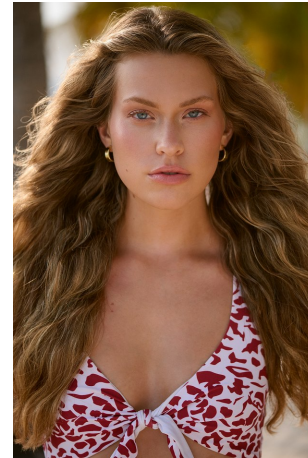

Lisette Height 5'9.5" | 177cm Bust 34" | 86cm Waist 27" | 69cm Hips 39" | 99cm  
Dress 6 US | 36 EU Shoe 9.5 US | 40.5 EU Hair Blonde Eyes Blue

Lisette Height 5'9.5" | 177cm Bust 34" | 86cm Waist 27" | 69cm Hips 39" | 99cm  
Dress 6 US | 36 EU Shoe 9.5 US | 40.5 EU Hair Blonde Eyes Blue

**CGM**  
CAROLINE GLEASON  
MANAGEMENT

Lisette Height 5'9.5" | 177cm Bust 34" | 86cm Waist 27" | 69cm Hips 39" | 99cm  
Dress 6 US | 36 EU Shoe 9.5 US | 40.5 EU Hair Blonde Eyes Blue

Lisette Height 5'9.5" | 177cm Bust 34" | 86cm Waist 27" | 69cm Hips 39" | 99cm  
Dress 6 US | 36 EU Shoe 9.5 US | 40.5 EU Hair Blonde Eyes Blue