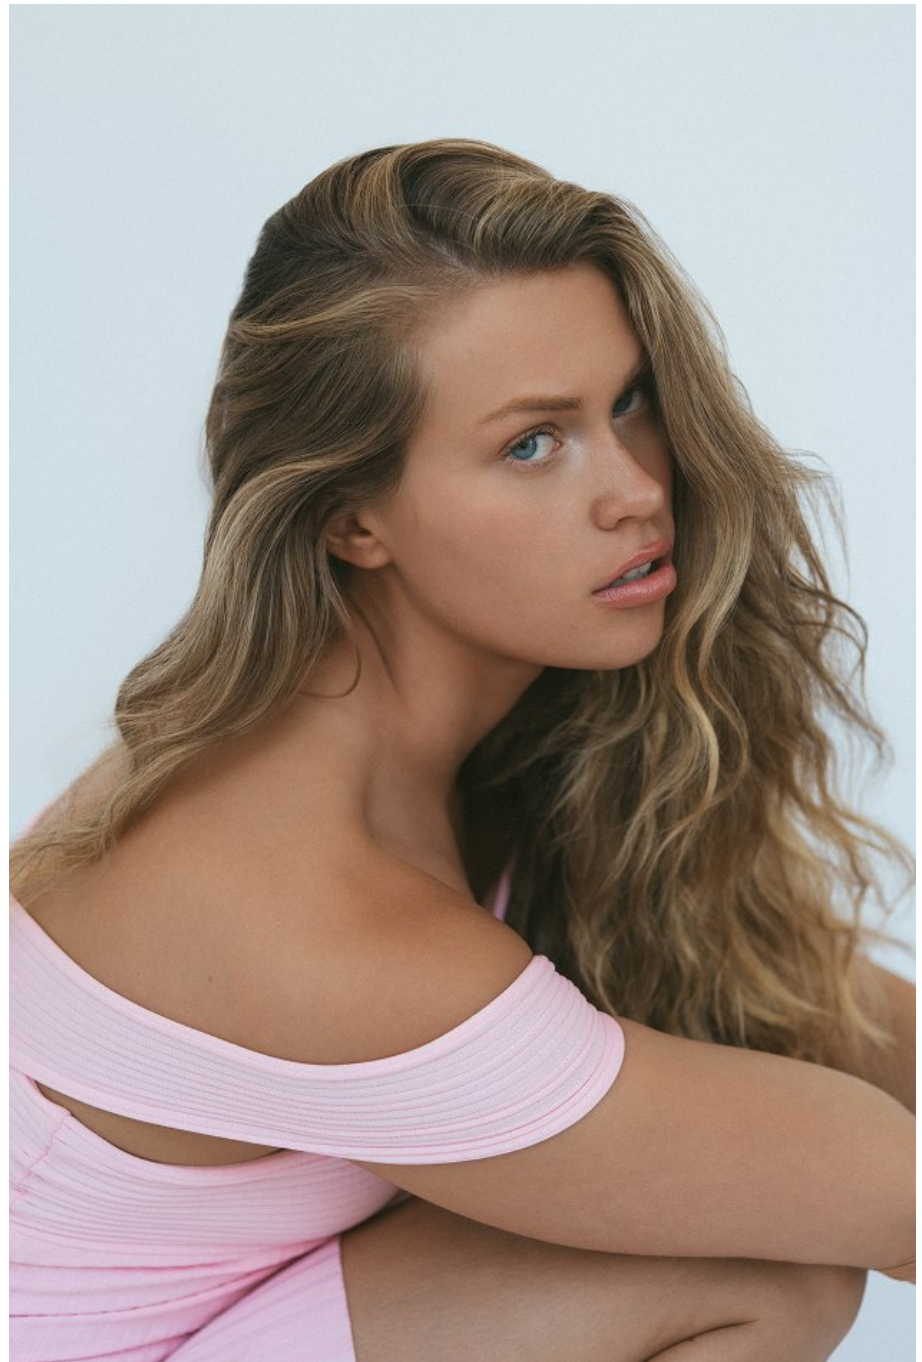

Lisette Height 5'9.5" | 177cm Bust 34" | 86cm Waist 27" | 69cm Hips 39" | 99cm  
Dress 6 US | 36 EU Shoe 9.5 US | 40.5 EU Hair Blonde Eyes Blue

Lisette Height 5'9.5" | 177cm Bust 34" | 86cm Waist 27" | 69cm Hips 39" | 99cm  
Dress 6 US | 36 EU Shoe 9.5 US | 40.5 EU Hair Blonde Eyes Blue