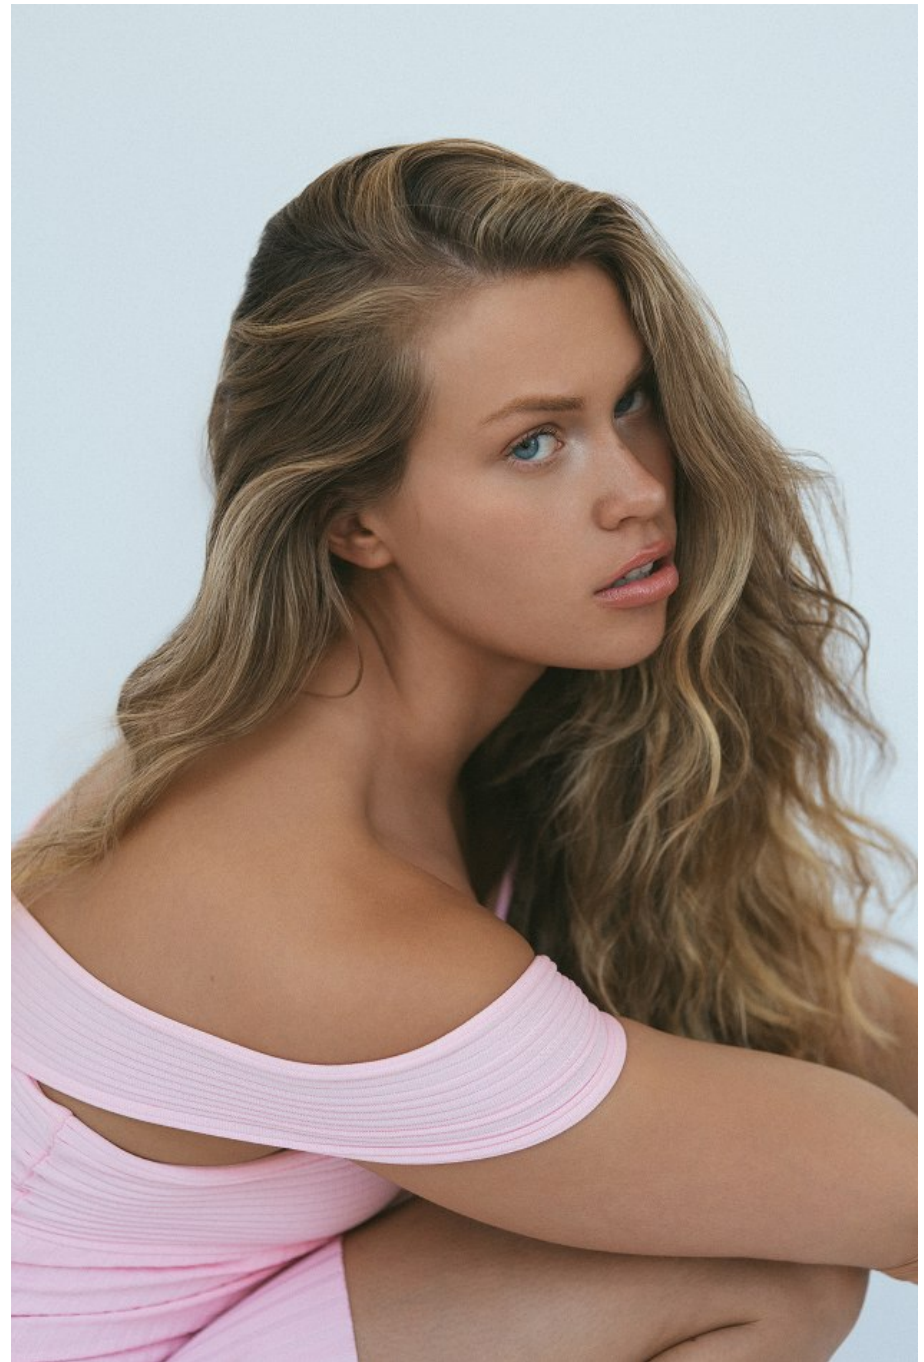

Lisette Height 5'9.5" | 177cm Bust 34" | 86cm Waist 27" | 69cm Hips 39" | 99cm
Dress 6 US | 36 EU Shoe 9.5 US | 40.5 EU Hair Blonde Eyes Blue

Lisette Height 5'9.5" | 177cm Bust 34" | 86cm Waist 27" | 69cm Hips 39" | 99cm
Dress 6 US | 36 EU Shoe 9.5 US | 40.5 EU Hair Blonde Eyes Blue