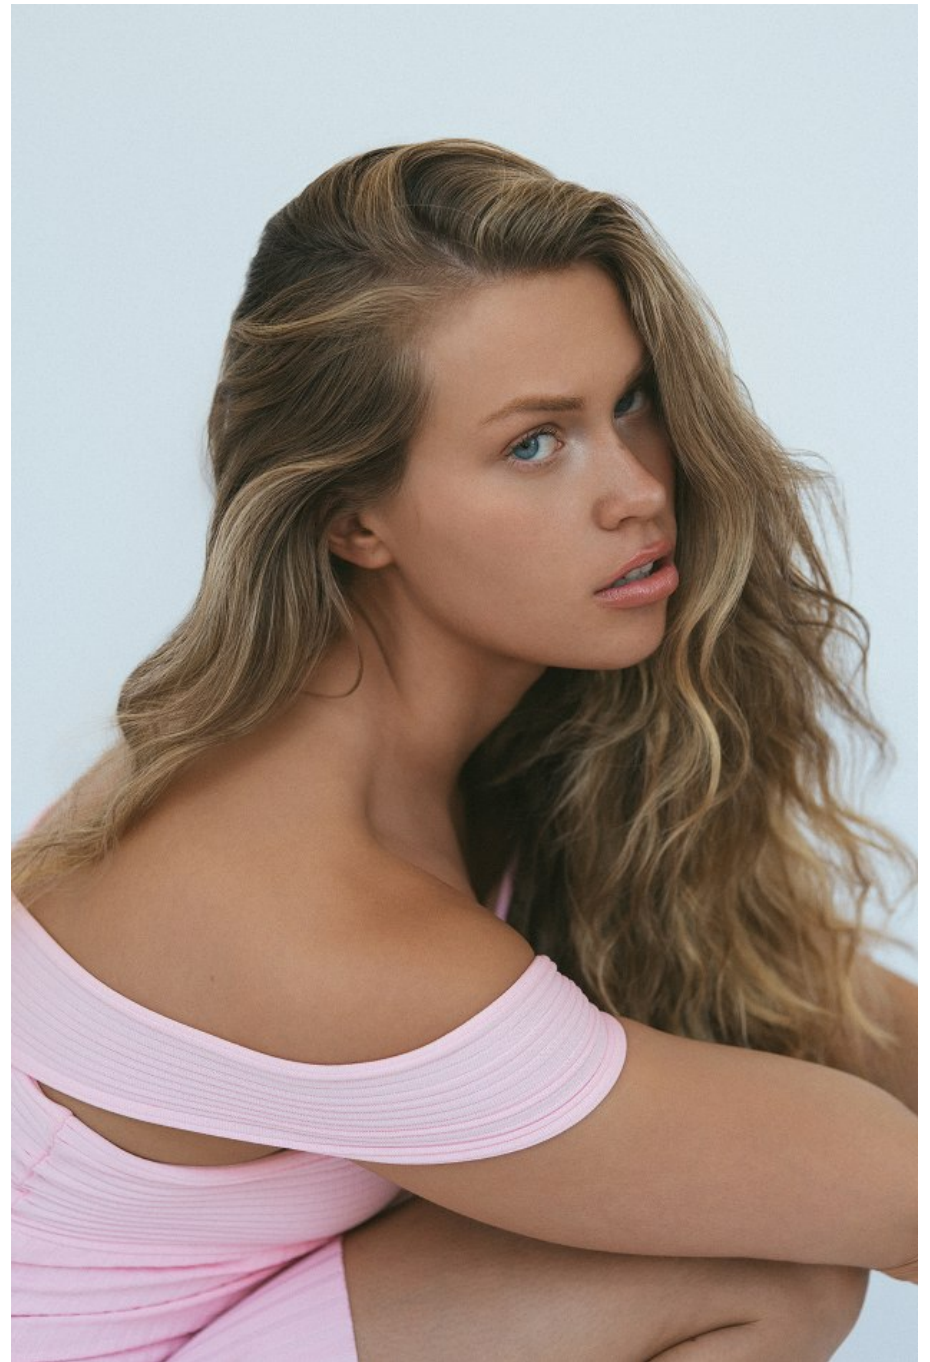

Lisette Height 5'9.5" | 177cm Bust 34" | 86cm Waist 27" | 69cm Hips 39" | 99cm
Dress 6 US | 36 EU Shoe 9.5 US | 40.5 EU Hair Blonde Eyes Blue

Lisette Height 5'9.5" | 177cm Bust 34" | 86cm Waist 27" | 69cm Hips 39" | 99cm
Dress 6 US | 36 EU Shoe 9.5 US | 40.5 EU Hair Blonde Eyes Blue