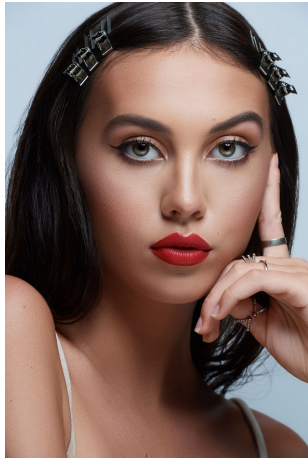

Claudia Freeman Height 5'9" | 175cm Bust 34" | 86cm Waist 24" | 61cm Hips 35" | 89cm
Dress 2 US | 32 EU Shoe 9 US | 40 EU Hair Brown Eyes Green

Claudia Freeman Height 5'9" | 175cm Bust 34" | 86cm Waist 24" | 61cm Hips 35" | 89cm
Dress 2 US | 32 EU Shoe 9 US | 40 EU Hair Brown Eyes Green

Claudia Freeman Height 5'9" | 175cm Bust 34" | 86cm Waist 24" | 61cm Hips 35" | 89cm
Dress 2 US | 32 EU Shoe 9 US | 40 EU Hair Brown Eyes Green