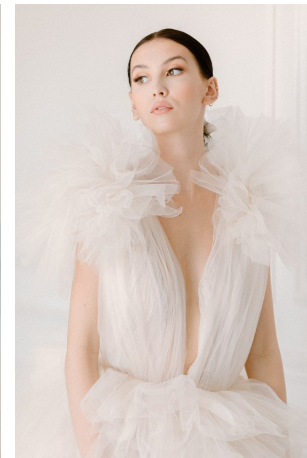

Claudia Freeman Height 5'9" | 175cm Bust 34" | 86cm Waist 24" | 61cm Hips 35" | 89cm  
Dress 2 US | 32 EU Shoe 9 US | 40 EU Hair Brown Eyes Green

Claudia Freeman   Height 5'9" | 175cm   Bust 34" | 86cm   Waist 24" | 61cm   Hips 35" | 89cm  
Dress 2 US | 32 EU   Shoe 9 US | 40 EU   Hair Brown   Eyes Green

Claudia Freeman   Height 5'9" | 175cm   Bust 34" | 86cm   Waist 24" | 61cm   Hips 35" | 89cm  
Dress 2 US | 32 EU   Shoe 9 US | 40 EU   Hair Brown   Eyes Green