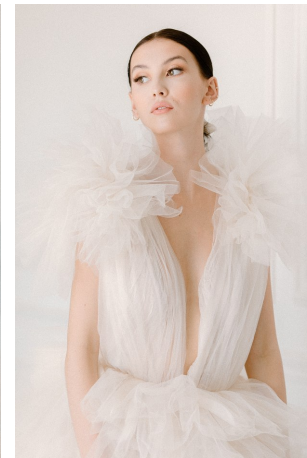

Claudia Freeman Height 5'9" | 175cm Bust 34" | 86cm Waist 24" | 61cm Hips 35" | 89cm
Dress 2 US | 32 EU Shoe 9 US | 40 EU Hair Brown Eyes Green

Claudia Freeman Height 5'9" | 175cm Bust 34" | 86cm Waist 24" | 61cm Hips 35" | 89cm
Dress 2 US | 32 EU Shoe 9 US | 40 EU Hair Brown Eyes Green

Claudia Freeman Height 5'9" | 175cm Bust 34" | 86cm Waist 24" | 61cm Hips 35" | 89cm
Dress 2 US | 32 EU Shoe 9 US | 40 EU Hair Brown Eyes Green