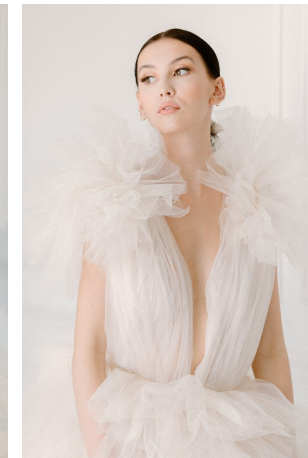

Claudia Freeman Height 5'9" | 175cm Bust 34" | 86cm Waist 24" | 61cm Hips 35" | 89cm
Dress 2 US | 32 EU Shoe 9 US | 40 EU Hair Brown Eyes Green

Claudia Freeman Height 5'9" | 175cm Bust 34" | 86cm Waist 24" | 61cm Hips 35" | 89cm
Dress 2 US | 32 EU Shoe 9 US | 40 EU Hair Brown Eyes Green

Claudia Freeman Height 5'9" | 175cm Bust 34" | 86cm Waist 24" | 61cm Hips 35" | 89cm
Dress 2 US | 32 EU Shoe 9 US | 40 EU Hair Brown Eyes Green