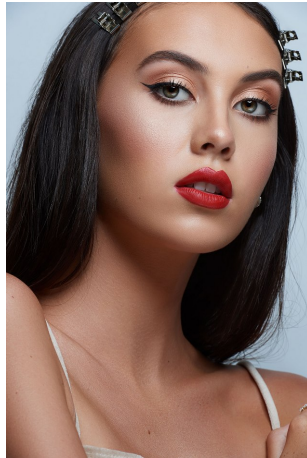

Claudia Freeman Height 5'9" | 175cm Bust 34" | 86cm Waist 24" | 61cm Hips 35" | 89cm
Dress 2 US | 32 EU Shoe 9 US | 40 EU Hair Brown Eyes Green

Claudia Freeman Height 5'9" | 175cm Bust 34" | 86cm Waist 24" | 61cm Hips 35" | 89cm
Dress 2 US | 32 EU Shoe 9 US | 40 EU Hair Brown Eyes Green

Claudia Freeman Height 5'9" | 175cm Bust 34" | 86cm Waist 24" | 61cm Hips 35" | 89cm
Dress 2 US | 32 EU Shoe 9 US | 40 EU Hair Brown Eyes Green