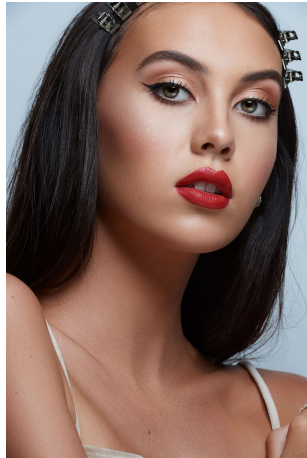

Claudia Freeman Height 5'9" | 175cm Bust 34" | 86cm Waist 24" | 61cm Hips 35" | 89cm  
Dress 2 US | 32 EU Shoe 9 US | 40 EU Hair Brown Eyes Green

Claudia Freeman   Height 5'9" | 175cm   Bust 34" | 86cm   Waist 24" | 61cm   Hips 35" | 89cm  
Dress 2 US | 32 EU   Shoe 9 US | 40 EU   Hair Brown   Eyes Green

Claudia Freeman   Height 5'9" | 175cm   Bust 34" | 86cm   Waist 24" | 61cm   Hips 35" | 89cm  
Dress 2 US | 32 EU   Shoe 9 US | 40 EU   Hair Brown   Eyes Green