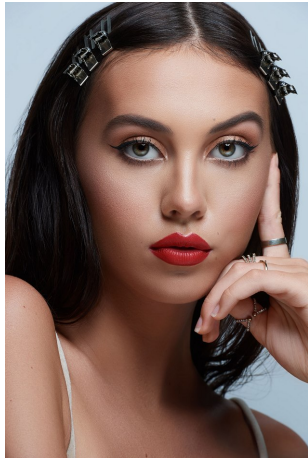

Claudia Freeman Height 5'9" | 175cm Bust 34" | 86cm Waist 24" | 61cm Hips 35" | 89cm  
Dress 2 US | 32 EU Shoe 9 US | 40 EU Hair Brown Eyes Green

Claudia Freeman   Height 5'9" | 175cm   Bust 34" | 86cm   Waist 24" | 61cm   Hips 35" | 89cm  
Dress 2 US | 32 EU   Shoe 9 US | 40 EU   Hair Brown   Eyes Green

Claudia Freeman   Height 5'9" | 175cm   Bust 34" | 86cm   Waist 24" | 61cm   Hips 35" | 89cm  
Dress 2 US | 32 EU   Shoe 9 US | 40 EU   Hair Brown   Eyes Green