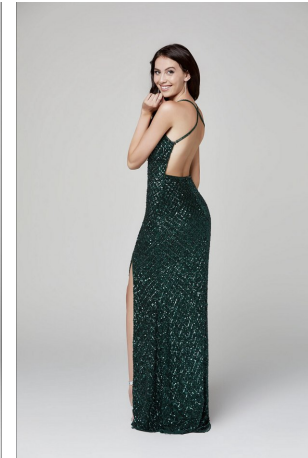

Claudia Freeman Height 5'9" | 175cm Bust 34" | 86cm Waist 24" | 61cm Hips 35" | 89cm
Dress 2 US | 32 EU Shoe 9 US | 40 EU Hair Brown Eyes Green

Claudia Freeman Height 5'9" | 175cm Bust 34" | 86cm Waist 24" | 61cm Hips 35" | 89cm
Dress 2 US | 32 EU Shoe 9 US | 40 EU Hair Brown Eyes Green

Claudia Freeman Height 5'9" | 175cm Bust 34" | 86cm Waist 24" | 61cm Hips 35" | 89cm
Dress 2 US | 32 EU Shoe 9 US | 40 EU Hair Brown Eyes Green