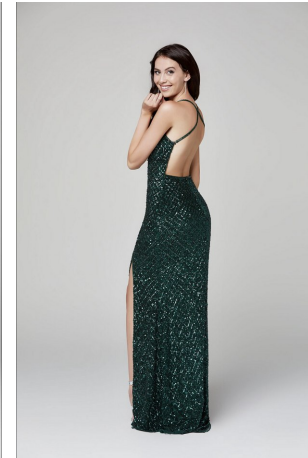

Claudia Freeman Height 5'9" | 175cm Bust 34" | 86cm Waist 24" | 61cm Hips 35" | 89cm  
Dress 2 US | 32 EU Shoe 9 US | 40 EU Hair Brown Eyes Green

Claudia Freeman   Height 5'9" | 175cm   Bust 34" | 86cm   Waist 24" | 61cm   Hips 35" | 89cm  
Dress 2 US | 32 EU   Shoe 9 US | 40 EU   Hair Brown   Eyes Green

Claudia Freeman   Height 5'9" | 175cm   Bust 34" | 86cm   Waist 24" | 61cm   Hips 35" | 89cm  
Dress 2 US | 32 EU   Shoe 9 US | 40 EU   Hair Brown   Eyes Green