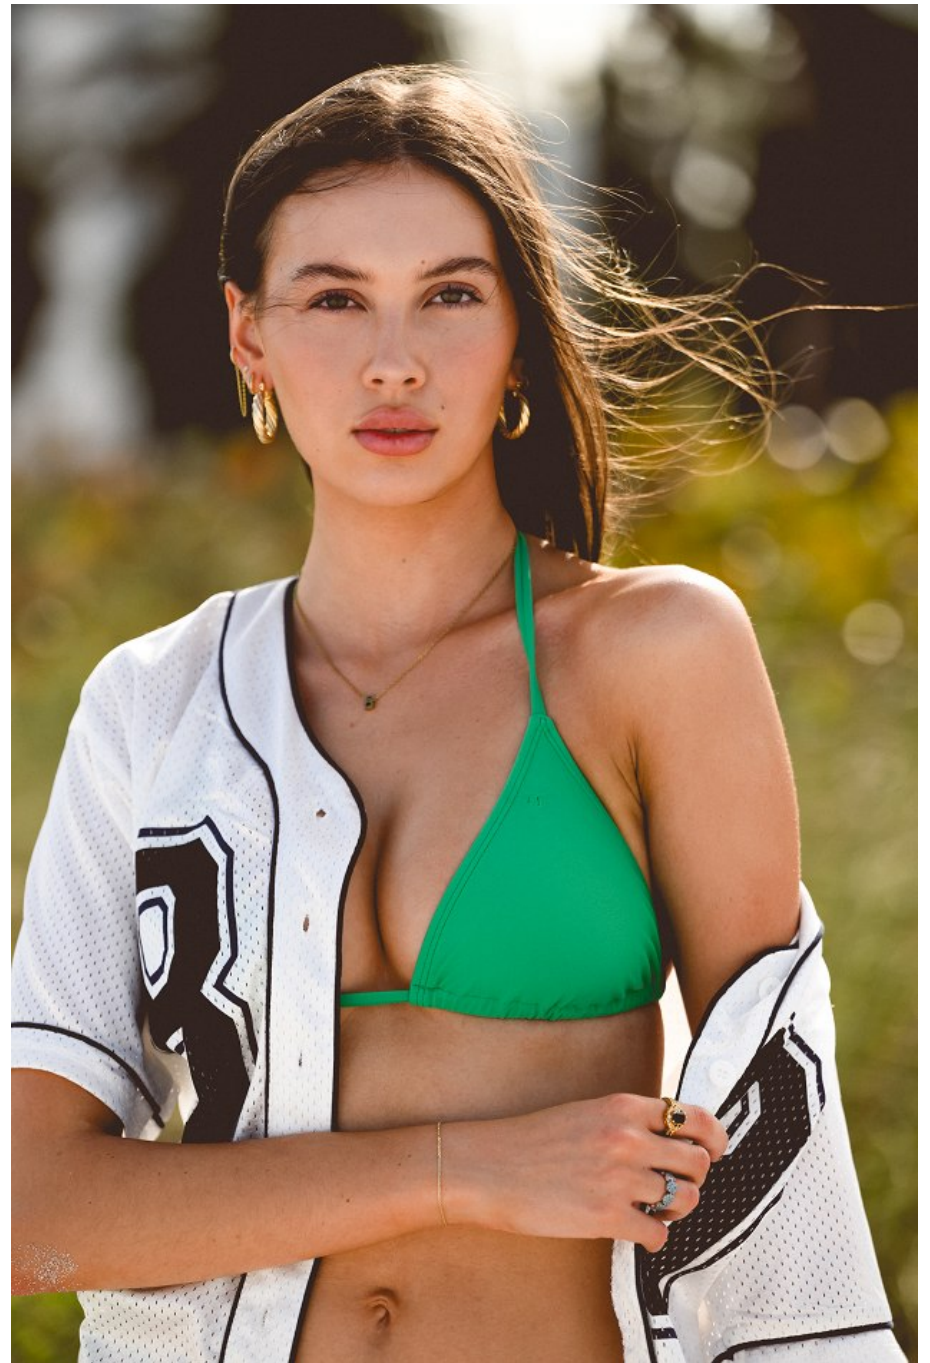

Claudia Freeman Height 5'9" | 175cm Bust 34" | 86cm Waist 24" | 61cm Hips 35" | 89cm
Dress 2 US | 32 EU Shoe 9 US | 40 EU Hair Brown Eyes Green

Claudia Freeman Height 5'9" | 175cm Bust 34" | 86cm Waist 24" | 61cm Hips 35" | 89cm
Dress 2 US | 32 EU Shoe 9 US | 40 EU Hair Brown Eyes Green