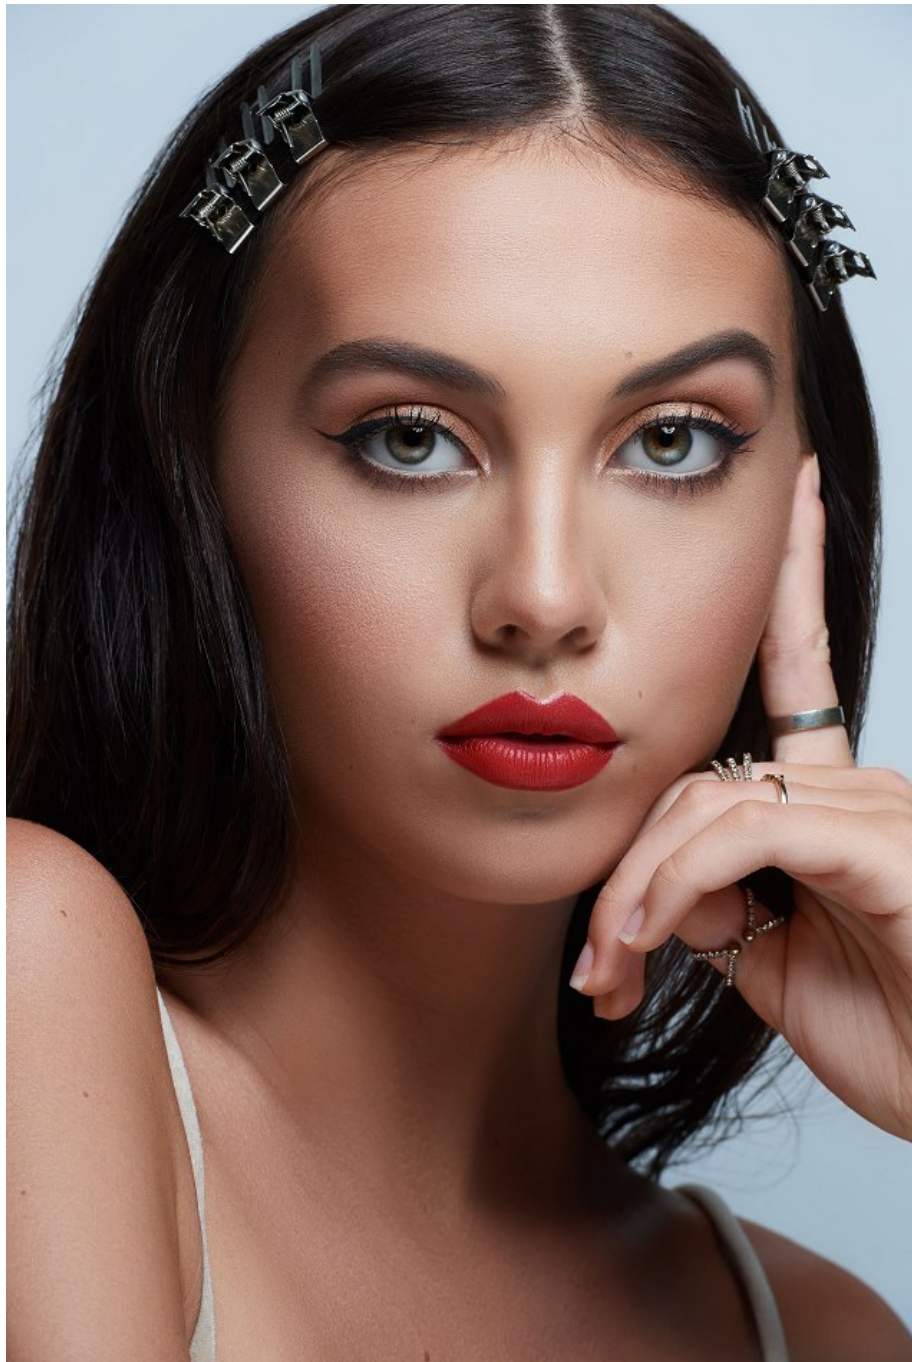

Claudia Freeman   Height 5'9" | 175cm   Bust 34" | 86cm   Waist 24" | 61cm   Hips 35" | 89cm  
Dress 2 US | 32 EU   Shoe 9 US | 40 EU   Hair Brown   Eyes Green

Claudia Freeman   Height 5'9" | 175cm   Bust 34" | 86cm   Waist 24" | 61cm   Hips 35" | 89cm  
Dress 2 US | 32 EU   Shoe 9 US | 40 EU   Hair Brown   Eyes Green