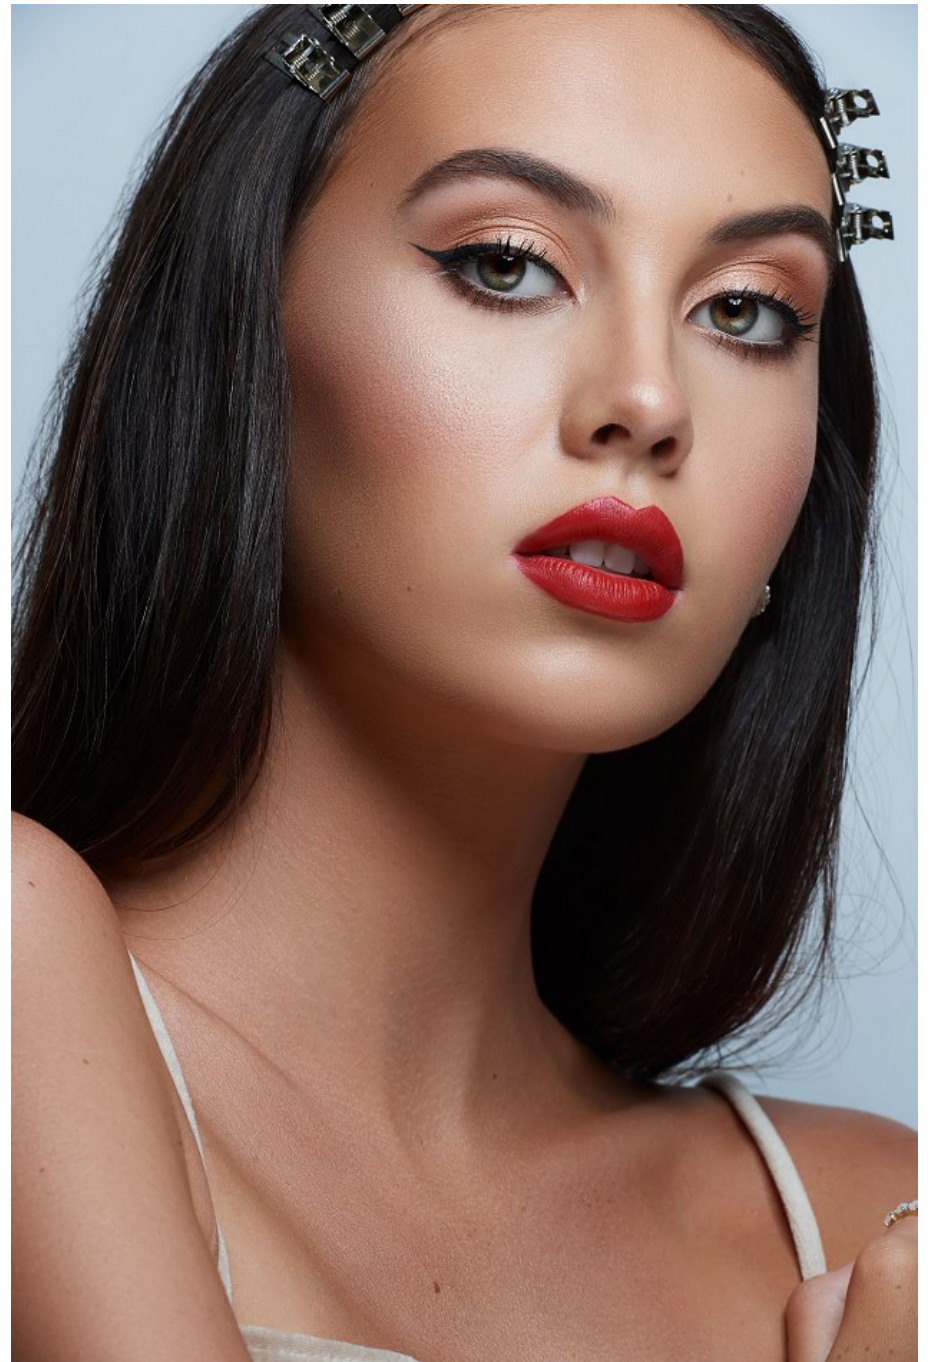

Claudia Freeman   Height 5'9" | 175cm   Bust 34" | 86cm   Waist 24" | 61cm   Hips 35" | 89cm  
Dress 2 US | 32 EU   Shoe 9 US | 40 EU   Hair Brown   Eyes Green

Claudia Freeman   Height 5'9" | 175cm   Bust 34" | 86cm   Waist 24" | 61cm   Hips 35" | 89cm  
Dress 2 US | 32 EU   Shoe 9 US | 40 EU   Hair Brown   Eyes Green