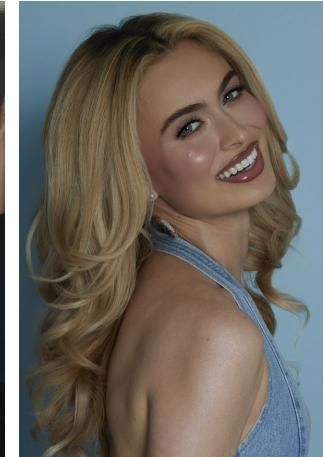

Lauren Lich Height 5'7.5" | 171cm Bust 34" | 86cm Waist 25" | 63cm Hips 36" | 91cm  
Dress 2-4 US | 32-34 EU Shoe 8.5 US | 39.5 EU Hair Blonde Eyes Green

Lauren Lich Height 5'7.5" | 171cm Bust 34" | 86cm Waist 25" | 63cm Hips 36" | 91cm  
Dress 2-4 US | 32-34 EU Shoe 8.5 US | 39.5 EU Hair Blonde Eyes Green

Lauren Lich Height 5'7.5" | 171cm Bust 34" | 86cm Waist 25" | 63cm Hips 36" | 91cm  
Dress 2-4 US | 32-34 EU Shoe 8.5 US | 39.5 EU Hair Blonde Eyes Green