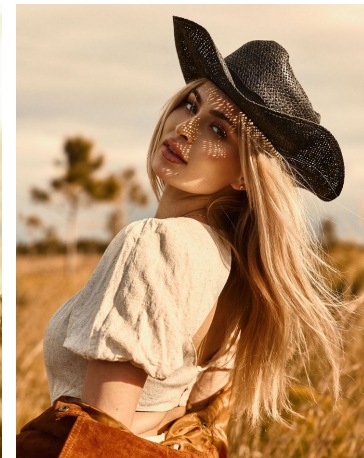

Lauren Lich Height 5'7.5" | 171cm Bust 34" | 86cm Waist 25" | 63cm Hips 36" | 91cm
Dress 2-4 US | 32-34 EU Shoe 8.5 US | 39.5 EU Hair Blonde Eyes Green

Lauren Lich Height 5'7.5" | 171cm Bust 34" | 86cm Waist 25" | 63cm Hips 36" | 91cm
Dress 2-4 US | 32-34 EU Shoe 8.5 US | 39.5 EU Hair Blonde Eyes Green