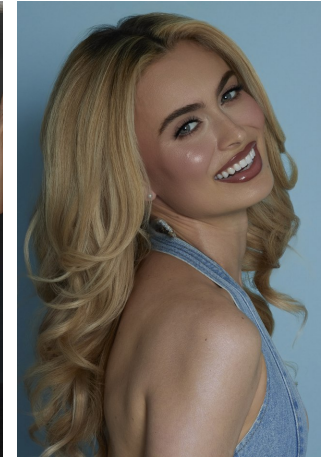

Lauren Lich Height 5'7.5" | 171cm Bust 34" | 86cm Waist 25" | 63cm Hips 36" | 91cm
Dress 2-4 US | 32-34 EU Shoe 8.5 US | 39.5 EU Hair Blonde Eyes Green

Lauren Lich Height 5'7.5" | 171cm Bust 34" | 86cm Waist 25" | 63cm Hips 36" | 91cm
Dress 2-4 US | 32-34 EU Shoe 8.5 US | 39.5 EU Hair Blonde Eyes Green

Lauren Lich Height 5'7.5" | 171cm Bust 34" | 86cm Waist 25" | 63cm Hips 36" | 91cm
Dress 2-4 US | 32-34 EU Shoe 8.5 US | 39.5 EU Hair Blonde Eyes Green