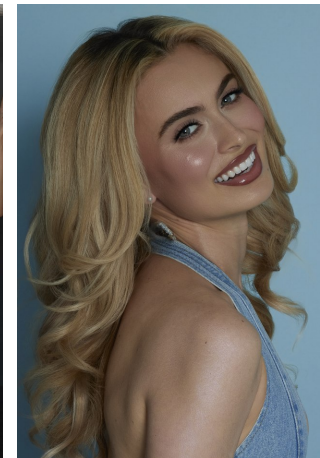

Lauren Lich Height 5'7.5" | 171cm Bust 34" | 86cm Waist 25" | 63cm Hips 36" | 91cm
Dress 2-4 US | 32-34 EU Shoe 8.5 US | 39.5 EU Hair Blonde Eyes Green

Lauren Lich Height 5'7.5" | 171cm Bust 34" | 86cm Waist 25" | 63cm Hips 36" | 91cm
Dress 2-4 US | 32-34 EU Shoe 8.5 US | 39.5 EU Hair Blonde Eyes Green

Lauren Lich Height 5'7.5" | 171cm Bust 34" | 86cm Waist 25" | 63cm Hips 36" | 91cm
Dress 2-4 US | 32-34 EU Shoe 8.5 US | 39.5 EU Hair Blonde Eyes Green