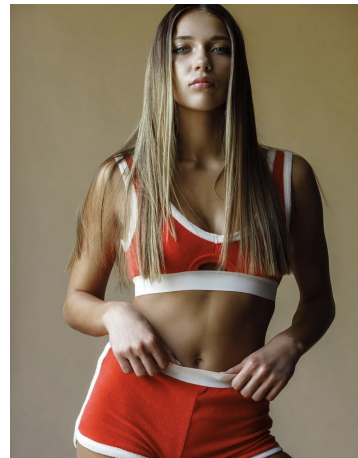

Kyleigh Hammock Height 5'10" | 178cm Bust 32" | 81cm Waist 25" | 63cm Hips 34" | 86cm  
Dress 2 US | 32 EU Shoe 10.5 US | 41.5 EU Hair Light Brown Eyes Blue

Kyleigh Hammock Height 5'10" | 178cm Bust 32" | 81cm Waist 25" | 63cm Hips 34" | 86cm  
Dress 2 US | 32 EU Shoe 10.5 US | 41.5 EU Hair Light Brown Eyes Blue

Kyleigh Hammock    Height 5'10" | 178cm    Bust 32" | 81cm    Waist 25" | 63cm    Hips 34" | 86cm  
Dress 2 US | 32 EU    Shoe 10.5 US | 41.5 EU    Hair Light Brown    Eyes Blue