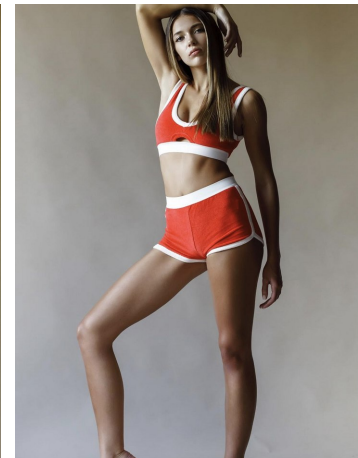

Kyleigh Hammock Height 5'10" | 178cm Bust 32" | 81cm Waist 25" | 63cm Hips 34" | 86cm
Dress 2 US | 32 EU Shoe 10.5 US | 41.5 EU Hair Light Brown Eyes Blue

Kyleigh Hammock Height 5'10" | 178cm Bust 32" | 81cm Waist 25" | 63cm Hips 34" | 86cm
Dress 2 US | 32 EU Shoe 10.5 US | 41.5 EU Hair Light Brown Eyes Blue

Kyleigh Hammock Height 5'10" | 178cm Bust 32" | 81cm Waist 25" | 63cm Hips 34" | 86cm
Dress 2 US | 32 EU Shoe 10.5 US | 41.5 EU Hair Light Brown Eyes Blue