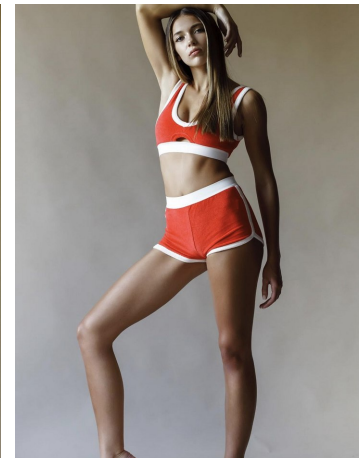

Kyleigh Hammock Height 5'10" | 178cm Bust 32" | 81cm Waist 25" | 63cm Hips 34" | 86cm  
Dress 2 US | 32 EU Shoe 10.5 US | 41.5 EU Hair Light Brown Eyes Blue

Kyleigh Hammock Height 5'10" | 178cm Bust 32" | 81cm Waist 25" | 63cm Hips 34" | 86cm  
Dress 2 US | 32 EU Shoe 10.5 US | 41.5 EU Hair Light Brown Eyes Blue

Kyleigh Hammock Height 5'10" | 178cm Bust 32" | 81cm Waist 25" | 63cm Hips 34" | 86cm  
Dress 2 US | 32 EU Shoe 10.5 US | 41.5 EU Hair Light Brown Eyes Blue