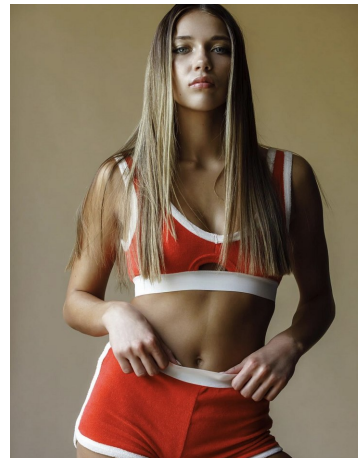

Kyleigh Hammock Height 5'10" | 178cm Bust 32" | 81cm Waist 25" | 63cm Hips 34" | 86cm  
Dress 2 US | 32 EU Shoe 10.5 US | 41.5 EU Hair Light Brown Eyes Blue

Kyleigh Hammock Height 5'10" | 178cm Bust 32" | 81cm Waist 25" | 63cm Hips 34" | 86cm  
Dress 2 US | 32 EU Shoe 10.5 US | 41.5 EU Hair Light Brown Eyes Blue

Kyleigh Hammock Height 5'10" | 178cm Bust 32" | 81cm Waist 25" | 63cm Hips 34" | 86cm  
Dress 2 US | 32 EU Shoe 10.5 US | 41.5 EU Hair Light Brown Eyes Blue