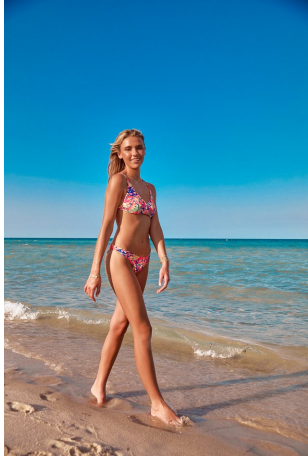

Kyleigh Hammock Height 5'10" | 178cm Bust 32" | 81cm Waist 25" | 63cm Hips 34" | 86cm
Dress 2 US | 32 EU Shoe 10.5 US | 41.5 EU Hair Light Brown Eyes Blue

Kyleigh Hammock Height 5'10" | 178cm Bust 32" | 81cm Waist 25" | 63cm Hips 34" | 86cm
Dress 2 US | 32 EU Shoe 10.5 US | 41.5 EU Hair Light Brown Eyes Blue

Kyleigh Hammock Height 5'10" | 178cm Bust 32" | 81cm Waist 25" | 63cm Hips 34" | 86cm
Dress 2 US | 32 EU Shoe 10.5 US | 41.5 EU Hair Light Brown Eyes Blue