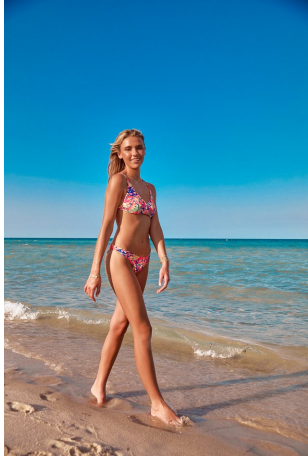

Kyleigh Hammock Height 5'10" | 178cm Bust 32" | 81cm Waist 25" | 63cm Hips 34" | 86cm  
Dress 2 US | 32 EU Shoe 10.5 US | 41.5 EU Hair Light Brown Eyes Blue

Kyleigh Hammock Height 5'10" | 178cm Bust 32" | 81cm Waist 25" | 63cm Hips 34" | 86cm  
Dress 2 US | 32 EU Shoe 10.5 US | 41.5 EU Hair Light Brown Eyes Blue

Kyleigh Hammock Height 5'10" | 178cm Bust 32" | 81cm Waist 25" | 63cm Hips 34" | 86cm  
Dress 2 US | 32 EU Shoe 10.5 US | 41.5 EU Hair Light Brown Eyes Blue