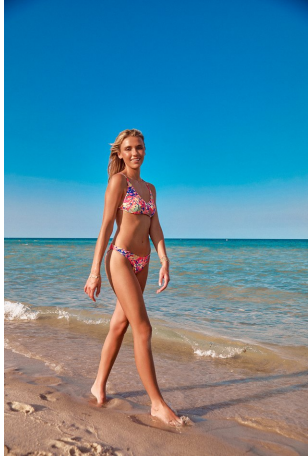

Kyleigh Hammock Height 5'10" | 178cm Bust 32" | 81cm Waist 25" | 63cm Hips 34" | 86cm  
Dress 2 US | 32 EU Shoe 10.5 US | 41.5 EU Hair Light Brown Eyes Blue

Kyleigh Hammock Height 5'10" | 178cm Bust 32" | 81cm Waist 25" | 63cm Hips 34" | 86cm  
Dress 2 US | 32 EU Shoe 10.5 US | 41.5 EU Hair Light Brown Eyes Blue

Kyleigh Hammock    Height 5'10" | 178cm    Bust 32" | 81cm    Waist 25" | 63cm    Hips 34" | 86cm  
Dress 2 US | 32 EU    Shoe 10.5 US | 41.5 EU    Hair Light Brown    Eyes Blue