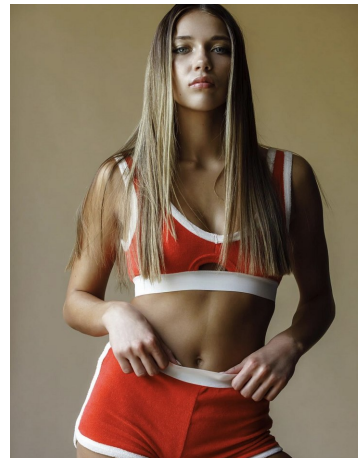

Kyleigh Hammock Height 5'10" | 178cm Bust 32" | 81cm Waist 25" | 63cm Hips 34" | 86cm
Dress 2 US | 32 EU Shoe 10.5 US | 41.5 EU Hair Light Brown Eyes Blue

Kyleigh Hammock Height 5'10" | 178cm Bust 32" | 81cm Waist 25" | 63cm Hips 34" | 86cm
Dress 2 US | 32 EU Shoe 10.5 US | 41.5 EU Hair Light Brown Eyes Blue

Kyleigh Hammock Height 5'10" | 178cm Bust 32" | 81cm Waist 25" | 63cm Hips 34" | 86cm
Dress 2 US | 32 EU Shoe 10.5 US | 41.5 EU Hair Light Brown Eyes Blue