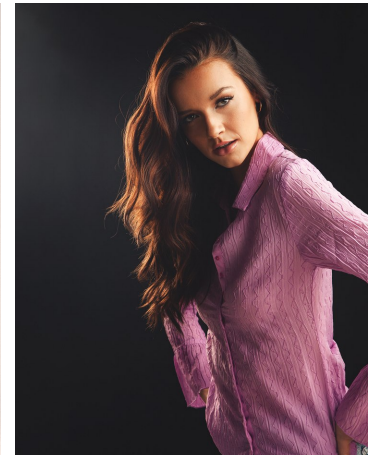

Molly Mansell Height 5'10" | 178cm Bust 34" | 86cm Waist 24" | 61cm Hips 34.5" | 87cm
Dress 2 US | 32 EU Shoe 9.5 US | 40.5 EU Hair Brown Eyes Green

Molly Mansell Height 5'10" | 178cm Bust 34" | 86cm Waist 24" | 61cm Hips 34.5" | 87cm
 Dress 2 US | 32 EU Shoe 9.5 US | 40.5 EU Hair Brown Eyes Green