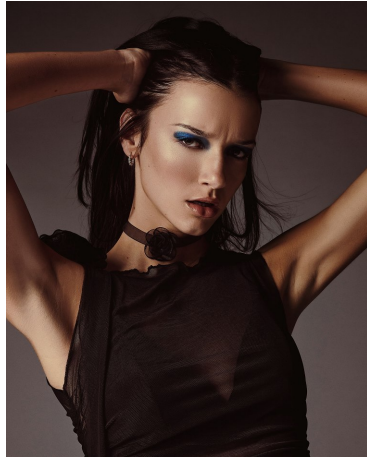

Molly Mansell Height 5'10" | 178cm Bust 34" | 86cm Waist 24" | 61cm Hips 34.5" | 87cm  
Dress 2 US | 32 EU Shoe 9.5 US | 40.5 EU Hair Brown Eyes Green

Molly Mansell Height 5'10" | 178cm Bust 34" | 86cm Waist 24" | 61cm Hips 34.5" | 87cm  
Dress 2 US | 32 EU Shoe 9.5 US | 40.5 EU Hair Brown Eyes Green