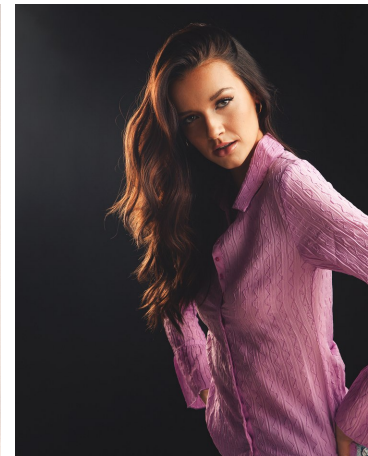

Molly Mansell Height 5'10" | 178cm Bust 34" | 86cm Waist 24" | 61cm Hips 34.5" | 87cm
Dress 2 US | 32 EU Shoe 9.5 US | 40.5 EU Hair Brown Eyes Green

Molly Mansell Height 5'10" | 178cm Bust 34" | 86cm Waist 24" | 61cm Hips 34.5" | 87cm
Dress 2 US | 32 EU Shoe 9.5 US | 40.5 EU Hair Brown Eyes Green