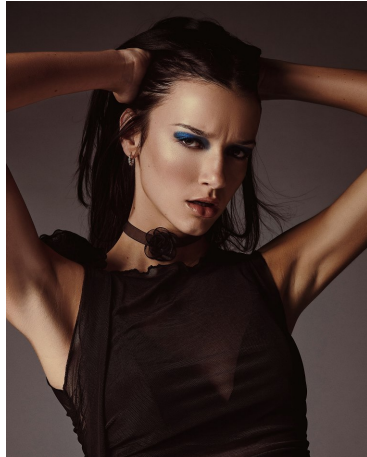

Molly Mansell Height 5'10" | 178cm Bust 34" | 86cm Waist 24" | 61cm Hips 34.5" | 87cm
Dress 2 US | 32 EU Shoe 9.5 US | 40.5 EU Hair Brown Eyes Green

Molly Mansell Height 5'10" | 178cm Bust 34" | 86cm Waist 24" | 61cm Hips 34.5" | 87cm
 Dress 2 US | 32 EU Shoe 9.5 US | 40.5 EU Hair Brown Eyes Green