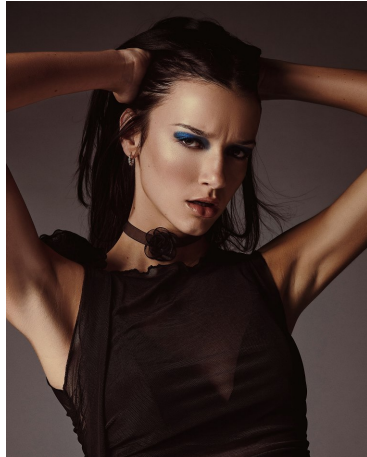

Molly Mansell Height 5'10" | 178cm Bust 34" | 86cm Waist 24" | 61cm Hips 34.5" | 87cm
Dress 2 US | 32 EU Shoe 9.5 US | 40.5 EU Hair Brown Eyes Green

Molly Mansell Height 5'10" | 178cm Bust 34" | 86cm Waist 24" | 61cm Hips 34.5" | 87cm
Dress 2 US | 32 EU Shoe 9.5 US | 40.5 EU Hair Brown Eyes Green