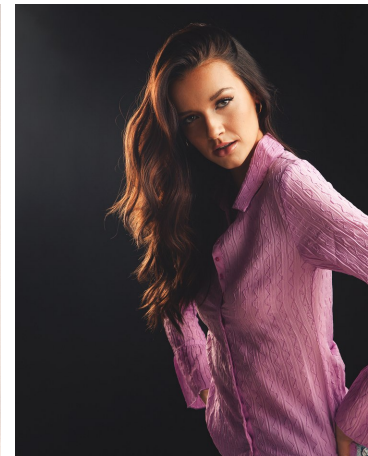

Molly Mansell Height 5'10" | 178cm Bust 34" | 86cm Waist 24" | 61cm Hips 34.5" | 87cm  
Dress 2 US | 32 EU Shoe 9.5 US | 40.5 EU Hair Brown Eyes Green

Molly Mansell Height 5'10" | 178cm Bust 34" | 86cm Waist 24" | 61cm Hips 34.5" | 87cm  
Dress 2 US | 32 EU Shoe 9.5 US | 40.5 EU Hair Brown Eyes Green