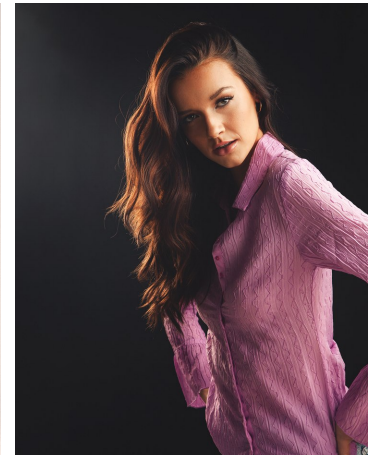

Molly Mansell Height 5'10" | 178cm Bust 34" | 86cm Waist 24" | 61cm Hips 34.5" | 87cm  
Dress 2 US | 32 EU Shoe 9.5 US | 40.5 EU Hair Brown Eyes Green

Molly Mansell Height 5'10" | 178cm Bust 34" | 86cm Waist 24" | 61cm Hips 34.5" | 87cm  
Dress 2 US | 32 EU Shoe 9.5 US | 40.5 EU Hair Brown Eyes Green