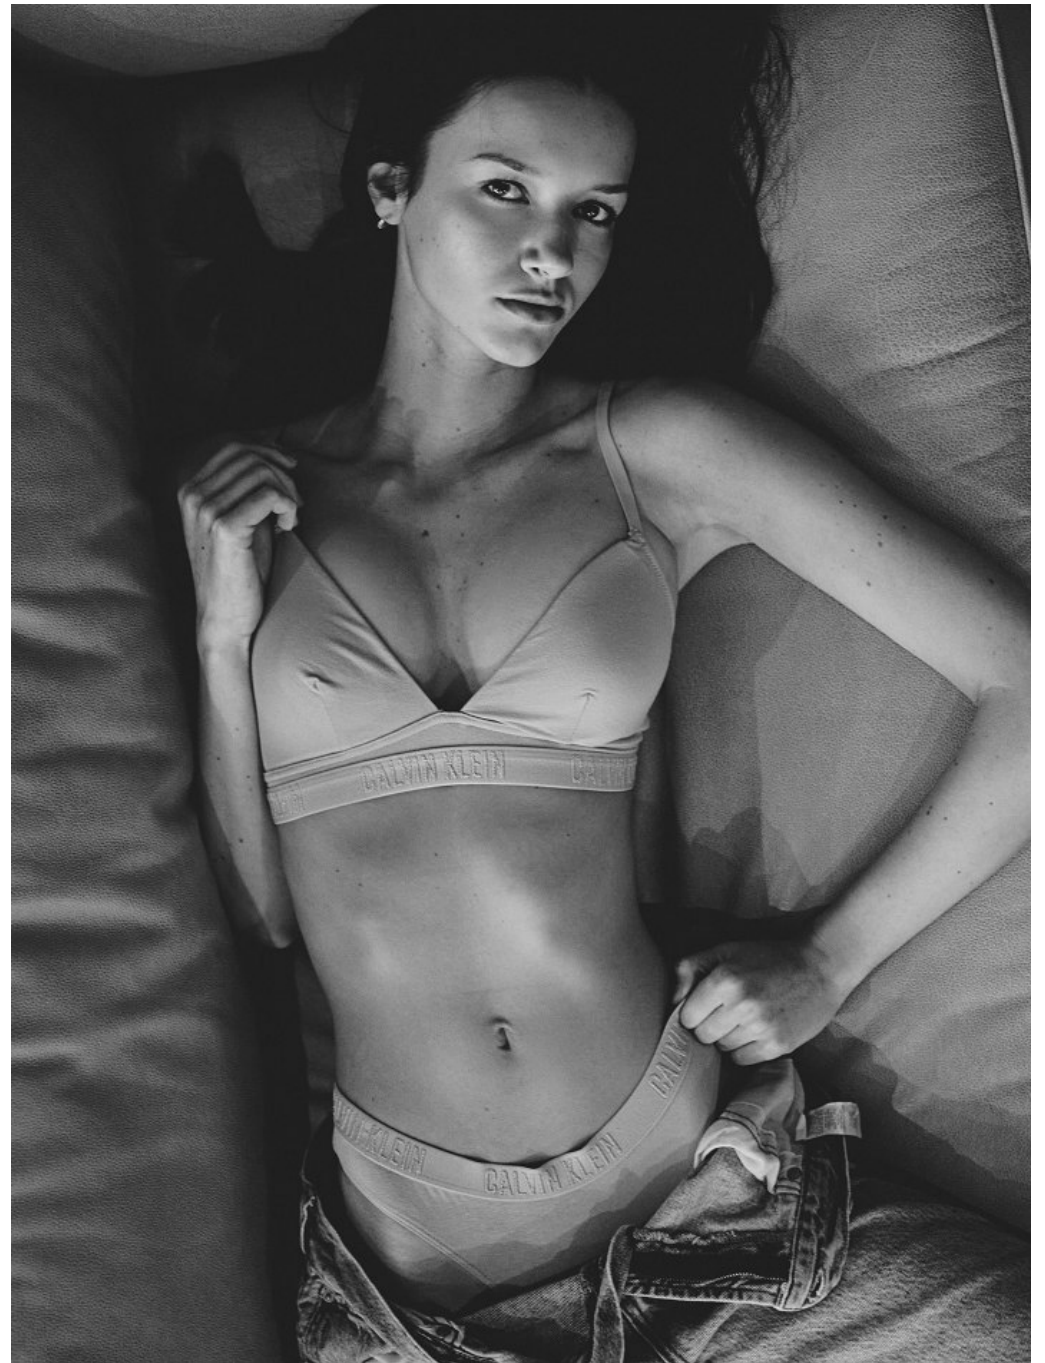

Molly Mansell Height 5'10" | 178cm Bust 34" | 86cm Waist 24" | 61cm Hips 34.5" | 87cm
Dress 2 US | 32 EU Shoe 9.5 US | 40.5 EU Hair Brown Eyes Green

Molly Mansell Height 5'10" | 178cm Bust 34" | 86cm Waist 24" | 61cm Hips 34.5" | 87cm
Dress 2 US | 32 EU Shoe 9.5 US | 40.5 EU Hair Brown Eyes Green