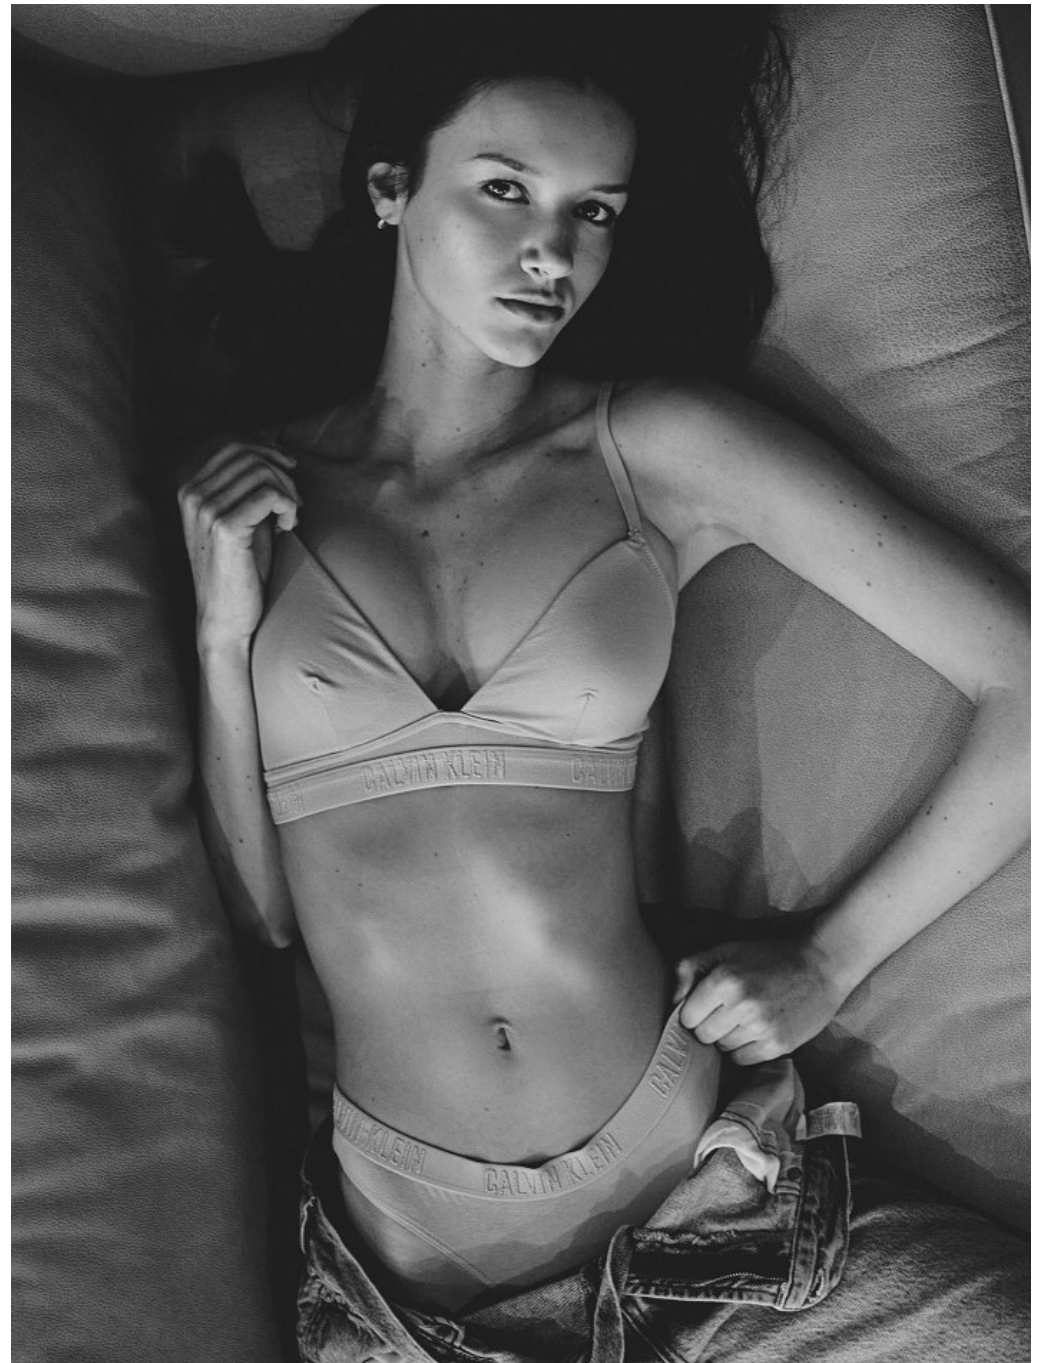

Molly Mansell Height 5'10" | 178cm Bust 34" | 86cm Waist 24" | 61cm Hips 34.5" | 87cm  
Dress 2 US | 32 EU Shoe 9.5 US | 40.5 EU Hair Brown Eyes Green

Molly Mansell Height 5'10" | 178cm Bust 34" | 86cm Waist 24" | 61cm Hips 34.5" | 87cm  
Dress 2 US | 32 EU Shoe 9.5 US | 40.5 EU Hair Brown Eyes Green