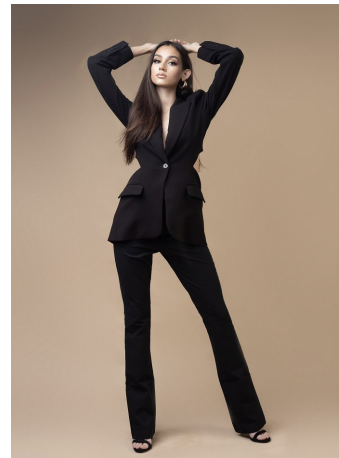

Arista Robidas Height 5'8" | 173cm Bust 34" | 86cm Waist 24" | 61cm Hips 34" | 86cm
Dress 2 US | 32 EU Shoe 8 US | 39 EU Hair Brown Eyes Brown

Arista Robidas Height 5'8" | 173cm Bust 34" | 86cm Waist 24" | 61cm Hips 34" | 86cm
Dress 2 US | 32 EU Shoe 8 US | 39 EU Hair Brown Eyes Brown

Arista Robidas Height 5'8" | 173cm Bust 34" | 86cm Waist 24" | 61cm Hips 34" | 86cm
Dress 2 US | 32 EU Shoe 8 US | 39 EU Hair Brown Eyes Brown