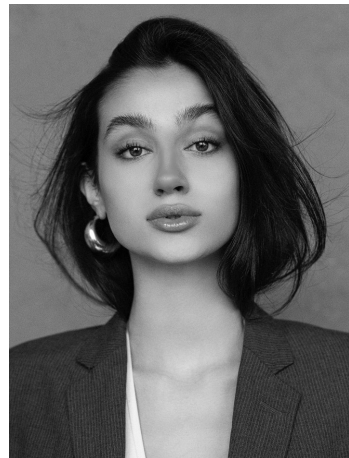

Arista Robidas Height 5'8" | 173cm Bust 34" | 86cm Waist 24" | 61cm Hips 34" | 86cm
Dress 2 US | 32 EU Shoe 8 US | 39 EU Hair Brown Eyes Brown

Arista Robidas Height 5'8" | 173cm Bust 34" | 86cm Waist 24" | 61cm Hips 34" | 86cm
Dress 2 US | 32 EU Shoe 8 US | 39 EU Hair Brown Eyes Brown