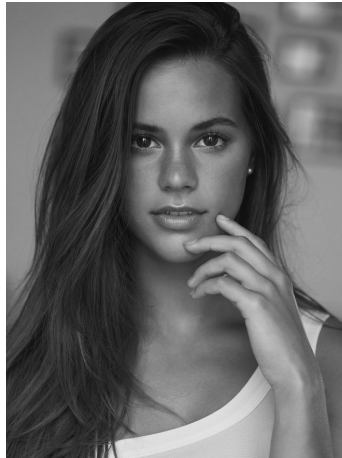

Aiyana Clemens Height 5'9" | 175cm Bust 32" | 81cm Waist 25.5" | 65cm Hips 36" | 91cm
Dress 2-4 US | 32-34 EU Shoe 9 US | 40 EU Hair Brown Eyes Brown

Aiyana Clemens Height 5'9" | 175cm Bust 32" | 81cm Waist 25.5" | 65cm Hips 36" | 91cm
Dress 2-4 US | 32-34 EU Shoe 9 US | 40 EU Hair Brown Eyes Brown