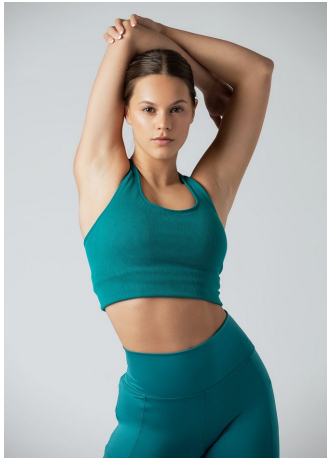

Aiyana Clemens Height 5'9" | 175cm Bust 32" | 81cm Waist 25.5" | 65cm Hips 36" | 91cm
Dress 2-4 US | 32-34 EU Shoe 9 US | 40 EU Hair Brown Eyes Brown

Aiyana Clemens Height 5'9" | 175cm Bust 32" | 81cm Waist 25.5" | 65cm Hips 36" | 91cm
Dress 2-4 US | 32-34 EU Shoe 9 US | 40 EU Hair Brown Eyes Brown