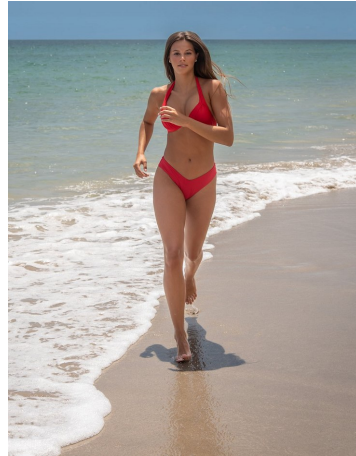

Aiyana Clemens Height 5'9" | 175cm Bust 32" | 81cm Waist 25.5" | 65cm Hips 36" | 91cm
Dress 2-4 US | 32-34 EU Shoe 9 US | 40 EU Hair Brown Eyes Brown

Aiyana Clemens Height 5'9" | 175cm Bust 32" | 81cm Waist 25.5" | 65cm Hips 36" | 91cm
Dress 2-4 US | 32-34 EU Shoe 9 US | 40 EU Hair Brown Eyes Brown