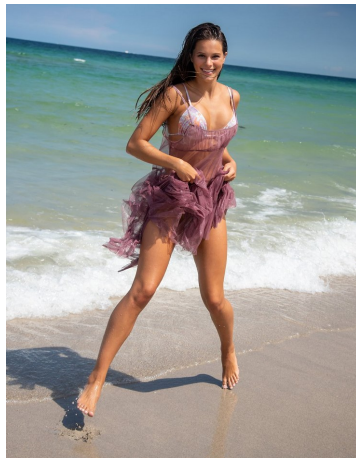

Aiyana Clemens Height 5'9" | 175cm Bust 32" | 81cm Waist 25.5" | 65cm Hips 36" | 91cm
Dress 2-4 US | 32-34 EU Shoe 9 US | 40 EU Hair Brown Eyes Brown

Aiyana Clemens Height 5'9" | 175cm Bust 32" | 81cm Waist 25.5" | 65cm Hips 36" | 91cm
Dress 2-4 US | 32-34 EU Shoe 9 US | 40 EU Hair Brown Eyes Brown