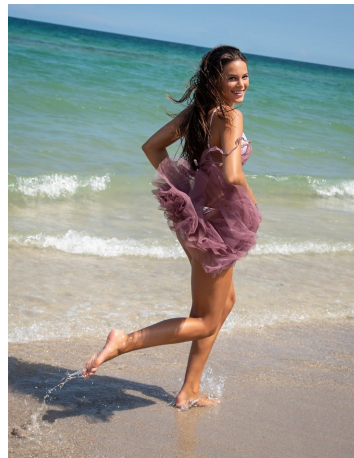

Aiyana Clemens Height 5'9" | 175cm Bust 32" | 81cm Waist 25.5" | 65cm Hips 36" | 91cm
Dress 2-4 US | 32-34 EU Shoe 9 US | 40 EU Hair Brown Eyes Brown

Aiyana Clemens Height 5'9" | 175cm Bust 32" | 81cm Waist 25.5" | 65cm Hips 36" | 91cm
Dress 2-4 US | 32-34 EU Shoe 9 US | 40 EU Hair Brown Eyes Brown