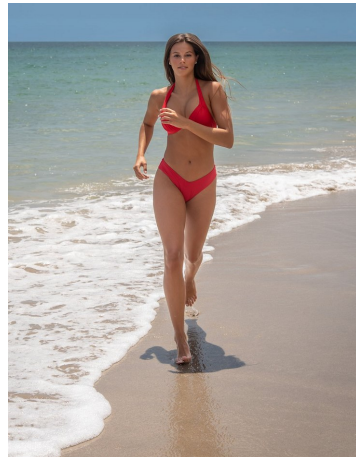

Aiyana Clemens Height 5'9" | 175cm Bust 32" | 81cm Waist 25.5" | 65cm Hips 36" | 91cm
Dress 2-4 US | 32-34 EU Shoe 9 US | 40 EU Hair Brown Eyes Brown

Aiyana Clemens Height 5'9" | 175cm Bust 32" | 81cm Waist 25.5" | 65cm Hips 36" | 91cm
Dress 2-4 US | 32-34 EU Shoe 9 US | 40 EU Hair Brown Eyes Brown