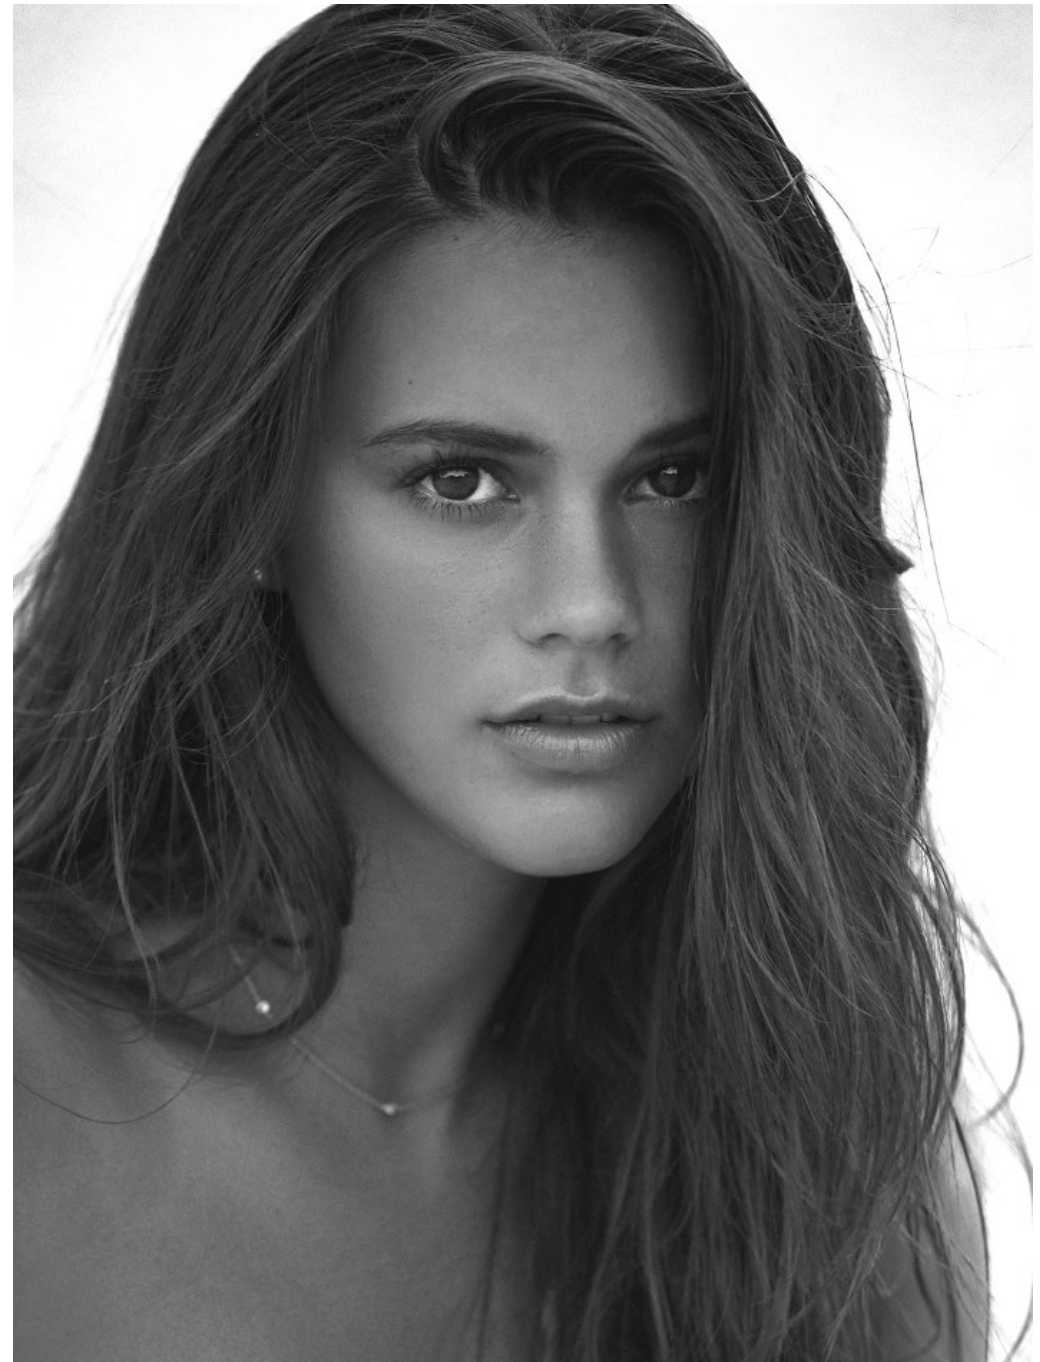

Aiyana Clemens Height 5'9" | 175cm Bust 32" | 81cm Waist 25.5" | 65cm Hips 36" | 91cm
Dress 2-4 US | 32-34 EU Shoe 9 US | 40 EU Hair Brown Eyes Brown

Aiyana Clemens Height 5'9" | 175cm Bust 32" | 81cm Waist 25.5" | 65cm Hips 36" | 91cm
Dress 2-4 US | 32-34 EU Shoe 9 US | 40 EU Hair Brown Eyes Brown