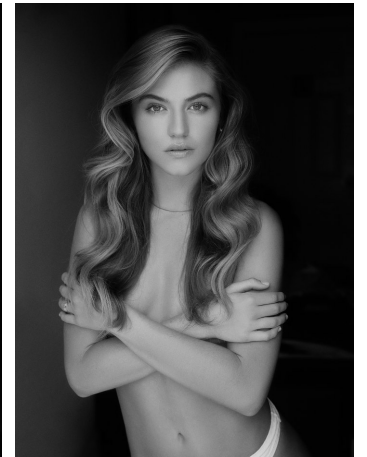

Ava Lederman Height 5'9" | 175cm Bust 32" | 81cm Waist 25" | 64cm Hips 34" | 86cm
Dress 2 US | 32 EU Shoe 9 US | 40 EU Hair Dirty Blonde Eyes Grey | Blue

Ava Lederman Height 5'9" | 175cm Bust 32" | 81cm Waist 25" | 64cm Hips 34" | 86cm
Dress 2 US | 32 EU Shoe 9 US | 40 EU Hair Dirty Blonde Eyes Grey | Blue