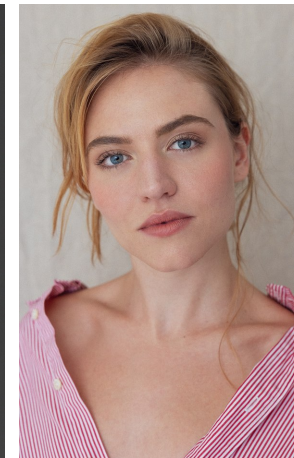

Ava Lederman Height 5'9" | 175cm Bust 32" | 81cm Waist 25" | 64cm Hips 34" | 86cm
Dress 2 US | 32 EU Shoe 9 US | 40 EU Hair Dirty Blonde Eyes Grey | Blue

Ava Lederman Height 5'9" | 175cm Bust 32" | 81cm Waist 25" | 64cm Hips 34" | 86cm
Dress 2 US | 32 EU Shoe 9 US | 40 EU Hair Dirty Blonde Eyes Grey | Blue