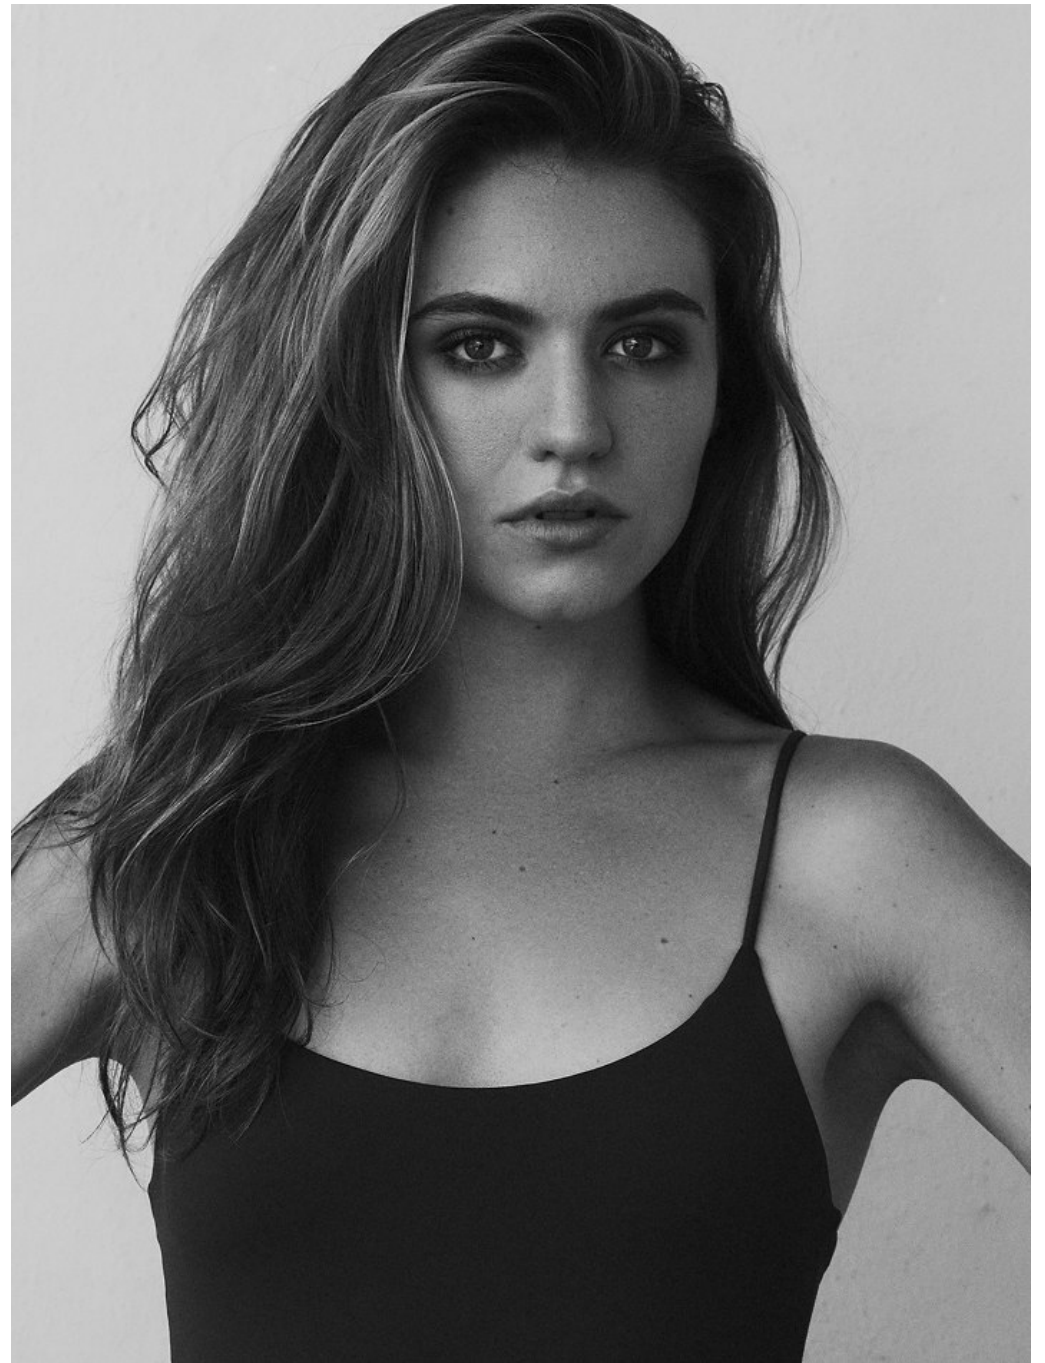

Ava Lederman Height 5'9" | 175cm Bust 32" | 81cm Waist 25" | 64cm Hips 34" | 86cm
Dress 2 US | 32 EU Shoe 9 US | 40 EU Hair Dirty Blonde Eyes Grey | Blue

Ava Lederman Height 5'9" | 175cm Bust 32" | 81cm Waist 25" | 64cm Hips 34" | 86cm
Dress 2 US | 32 EU Shoe 9 US | 40 EU Hair Dirty Blonde Eyes Grey | Blue