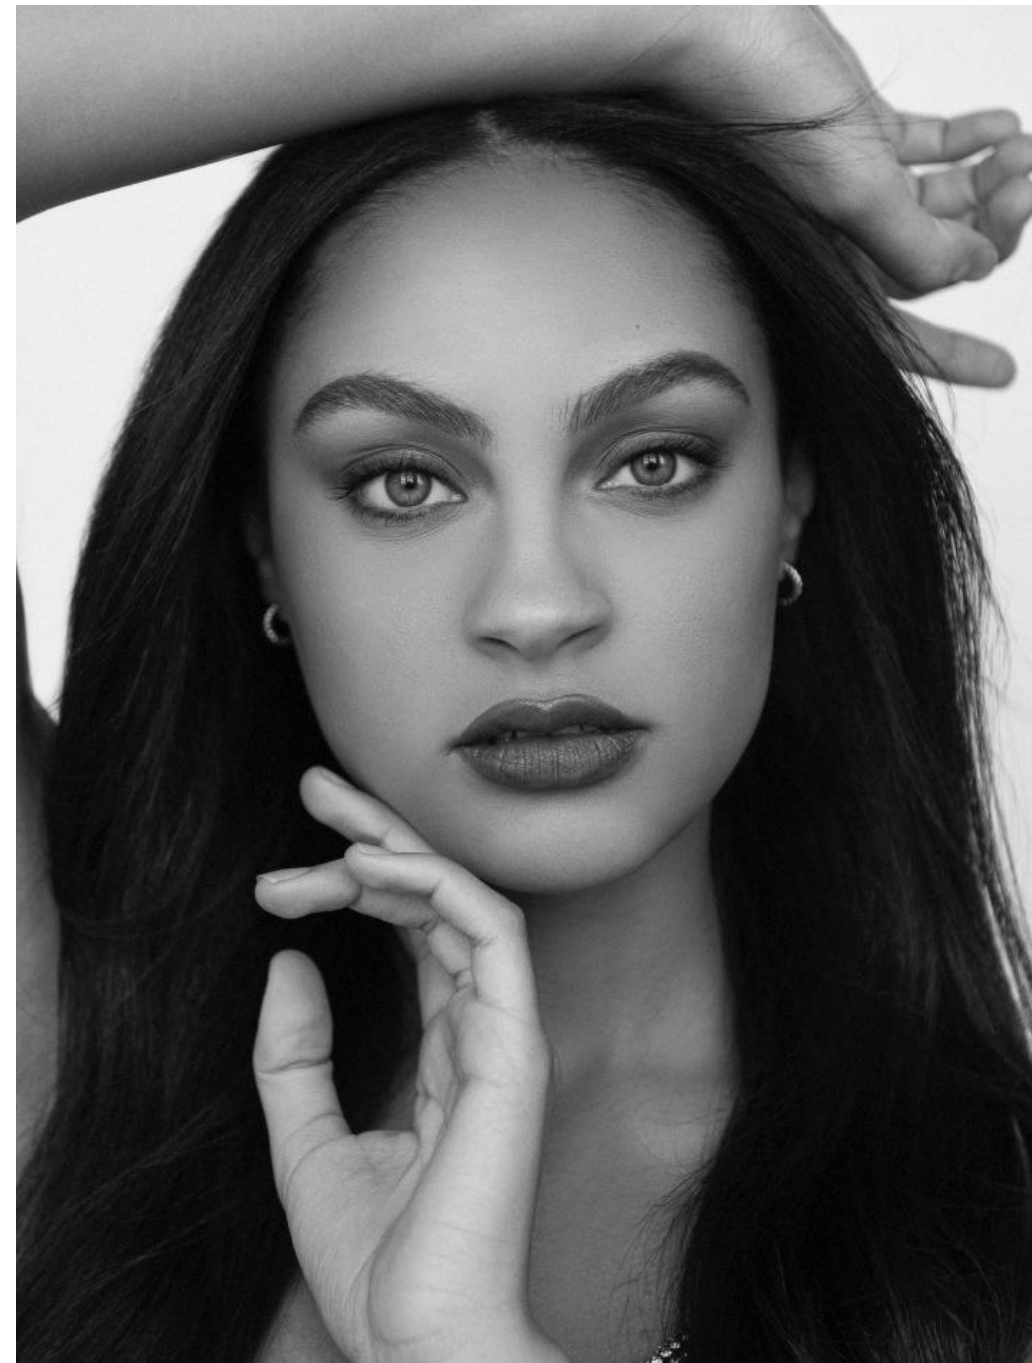

Ashley King Height 5'8" | 173cm Bust 32" | 81cm Waist 26" | 66cm Hips 37" | 94cm  
Dress 2-4 US | 32-34 EU Shoe 9.5 US | 40.5 EU Hair Brown Eyes Green

Ashley King   Height 5'8" | 173cm   Bust 32" | 81cm   Waist 26" | 66cm   Hips 37" | 94cm  
Dress 2-4 US | 32-34 EU   Shoe 9.5 US | 40.5 EU   Hair Brown   Eyes Green

Ashley King Height 5'8" | 173cm Bust 32" | 81cm Waist 26" | 66cm Hips 37" | 94cm  
Dress 2-4 US | 32-34 EU Shoe 9.5 US | 40.5 EU Hair Brown Eyes Green