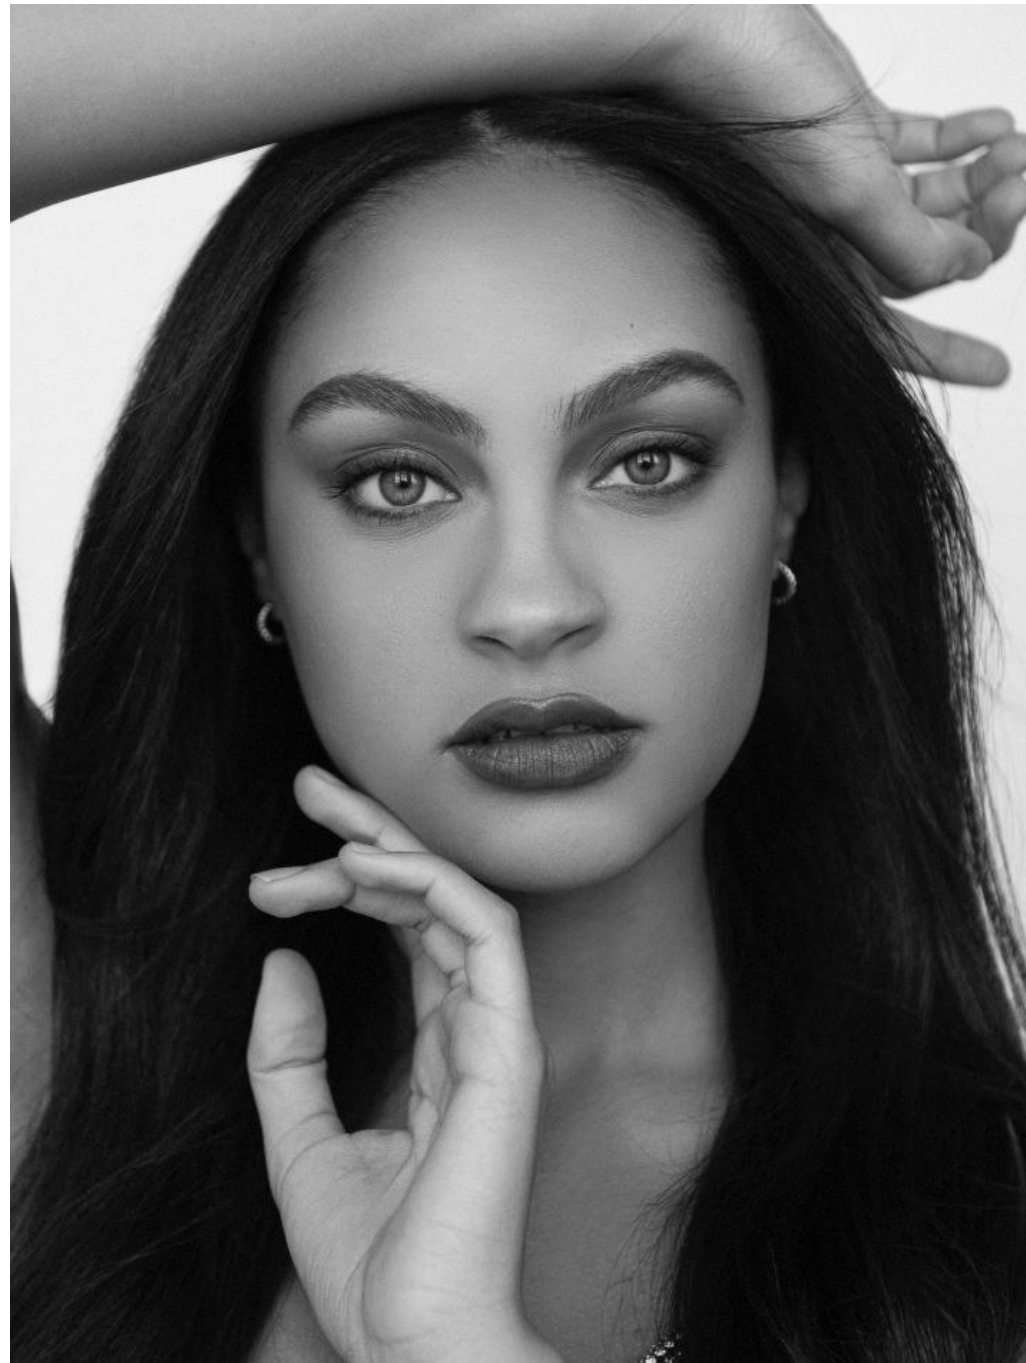

Ashley King Height 5'8" | 173cm Bust 32" | 81cm Waist 26" | 66cm Hips 37" | 94cm
Dress 2-4 US | 32-34 EU Shoe 9.5 US | 40.5 EU Hair Brown Eyes Green

Ashley King Height 5'8" | 173cm Bust 32" | 81cm Waist 26" | 66cm Hips 37" | 94cm
Dress 2-4 US | 32-34 EU Shoe 9.5 US | 40.5 EU Hair Brown Eyes Green