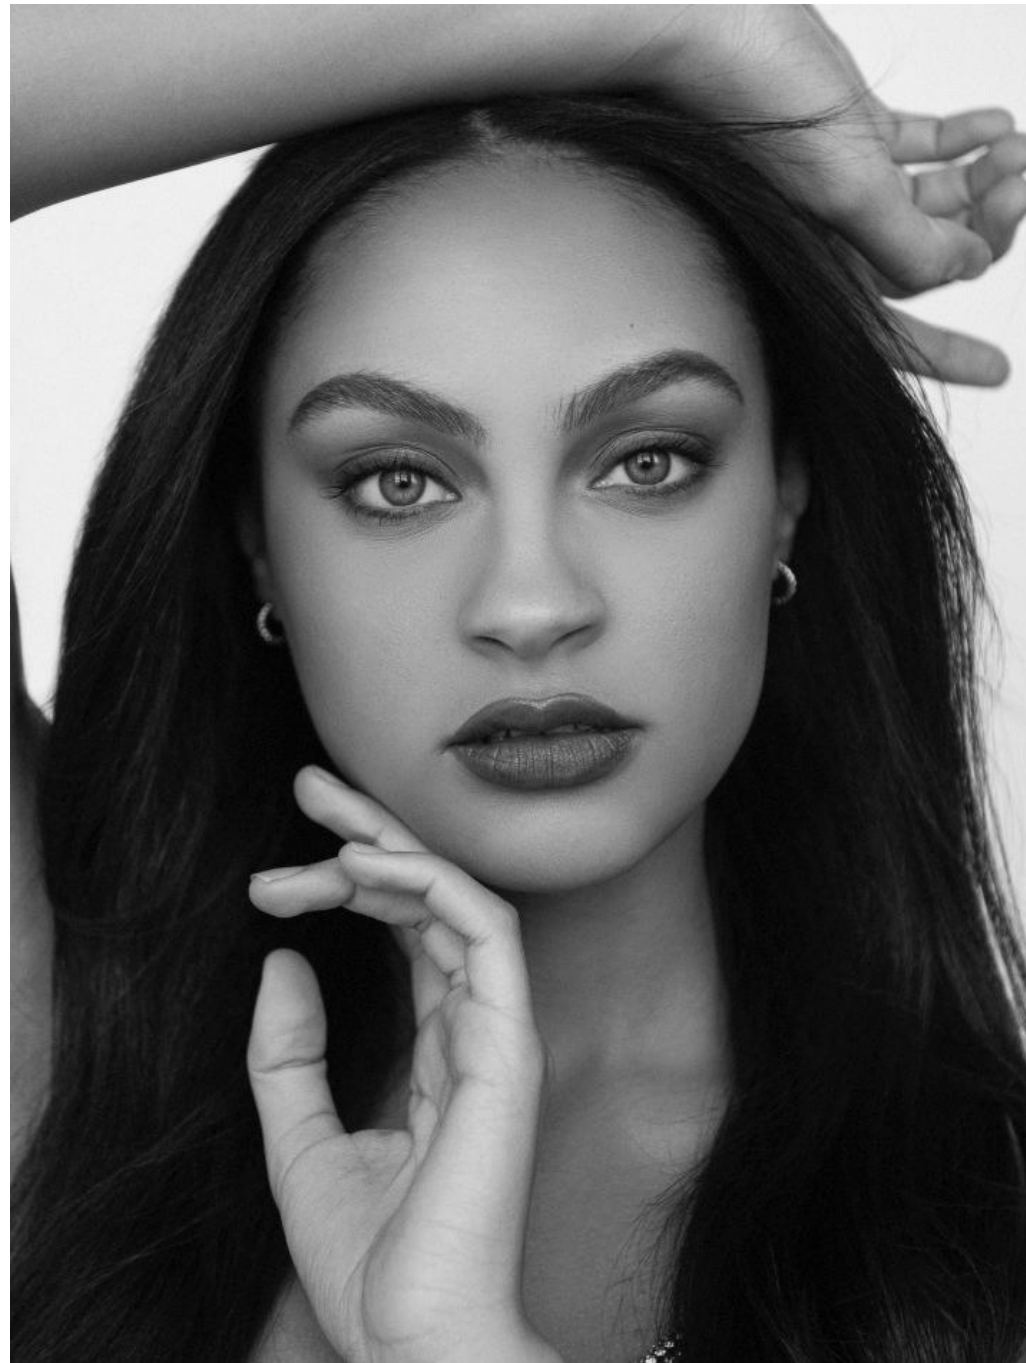

Ashley King Height 5'8" | 173cm Bust 32" | 81cm Waist 26" | 66cm Hips 37" | 94cm  
Dress 2-4 US | 32-34 EU Shoe 9.5 US | 40.5 EU Hair Brown Eyes Green

Ashley King Height 5'8" | 173cm Bust 32" | 81cm Waist 26" | 66cm Hips 37" | 94cm  
Dress 2-4 US | 32-34 EU Shoe 9.5 US | 40.5 EU Hair Brown Eyes Green