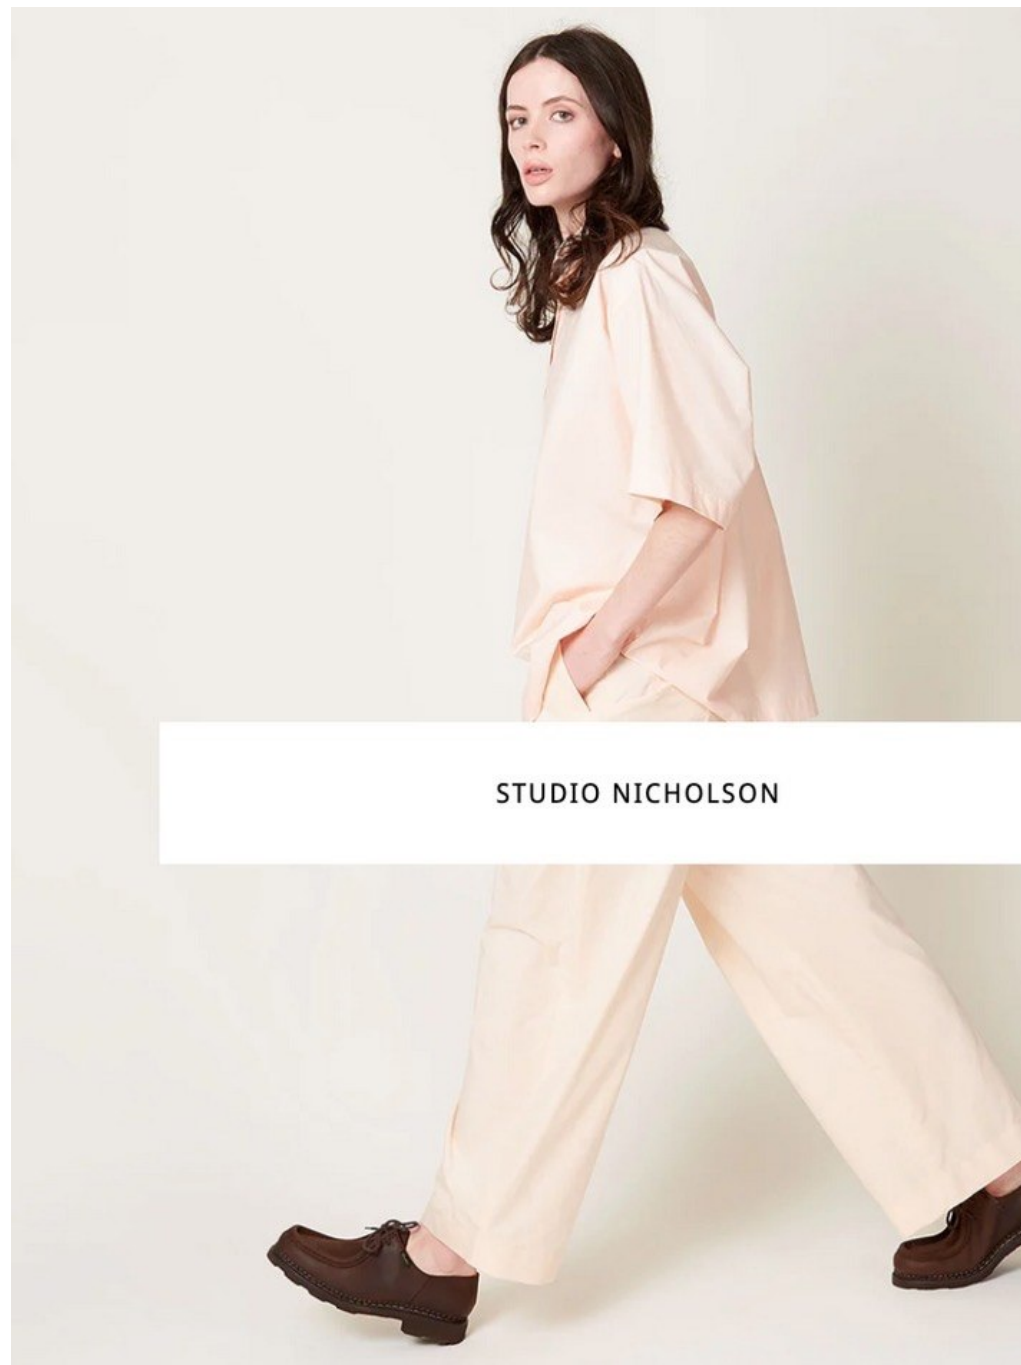

STUDIO NICHOLSON

Tess Gleason   Height 5'9" | 175cm   Bust 32" | 81cm   Waist 24" | 61cm   Hips 34" | 86cm
Dress 2 US | 32 EU   Shoe 8.5 US | 39.5 EU   Hair Brown   Eyes Green

CGM
CAROLINE GLEASON
MANAGEMENT