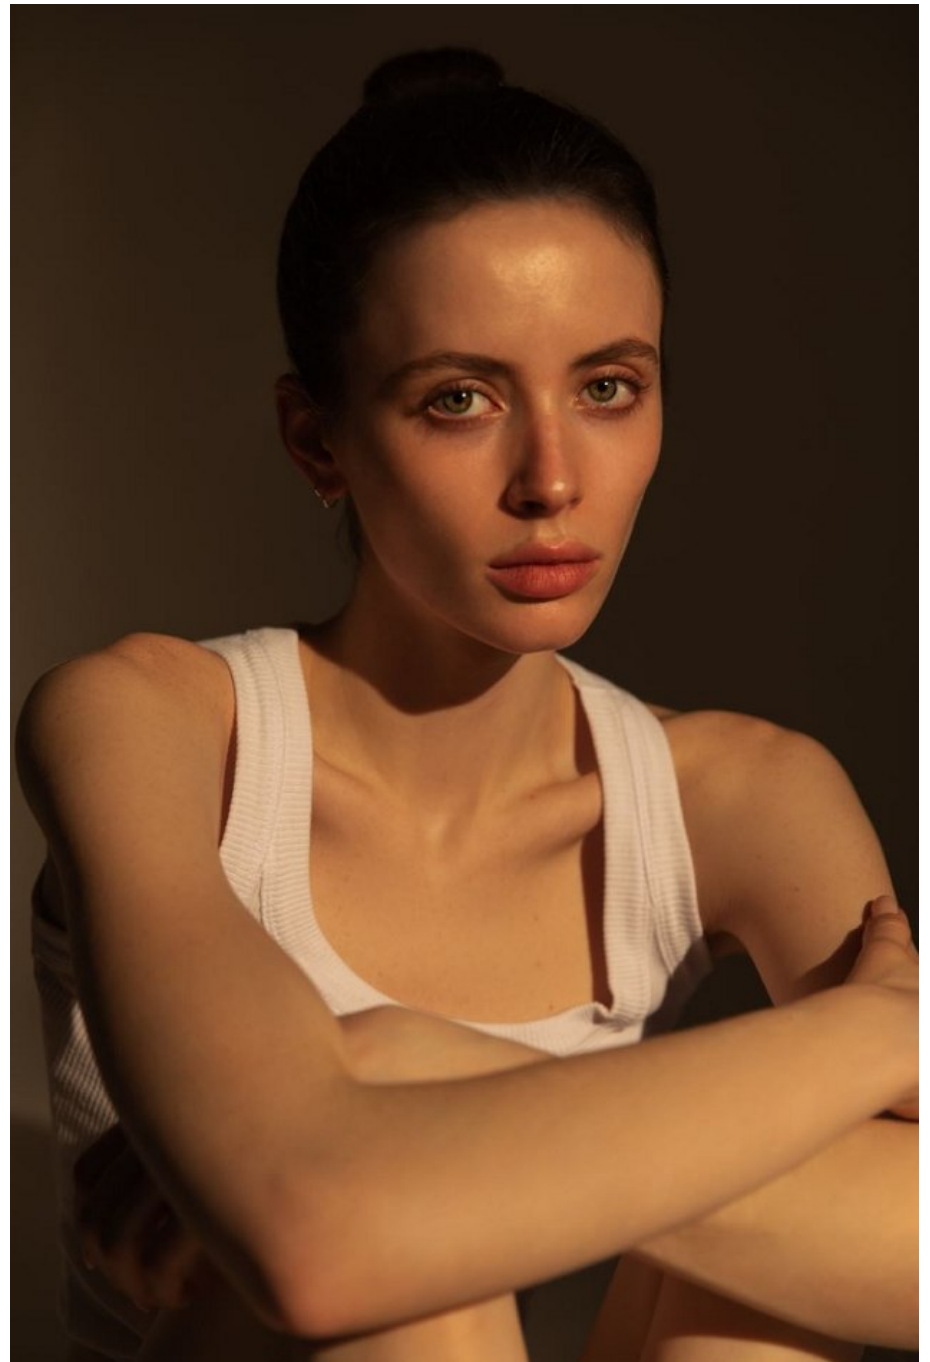

Tess Gleason Height 5'9" | 175cm Bust 32" | 81cm Waist 24" | 61cm Hips 34" | 86cm
Dress 2 US | 32 EU Shoe 8.5 US | 39.5 EU Hair Brown Eyes Green

Tess Gleason Height 5'9" | 175cm Bust 32" | 81cm Waist 24" | 61cm Hips 34" | 86cm
Dress 2 US | 32 EU Shoe 8.5 US | 39.5 EU Hair Brown Eyes Green

CGM
CAROLINE GLEASON
MANAGEMENT

Tess Gleason Height 5'9" | 175cm Bust 32" | 81cm Waist 24" | 61cm Hips 34" | 86cm
Dress 2 US | 32 EU Shoe 8.5 US | 39.5 EU Hair Brown Eyes Green

Tess Gleason Height 5'9" | 175cm Bust 32" | 81cm Waist 24" | 61cm Hips 34" | 86cm
Dress 2 US | 32 EU Shoe 8.5 US | 39.5 EU Hair Brown Eyes Green