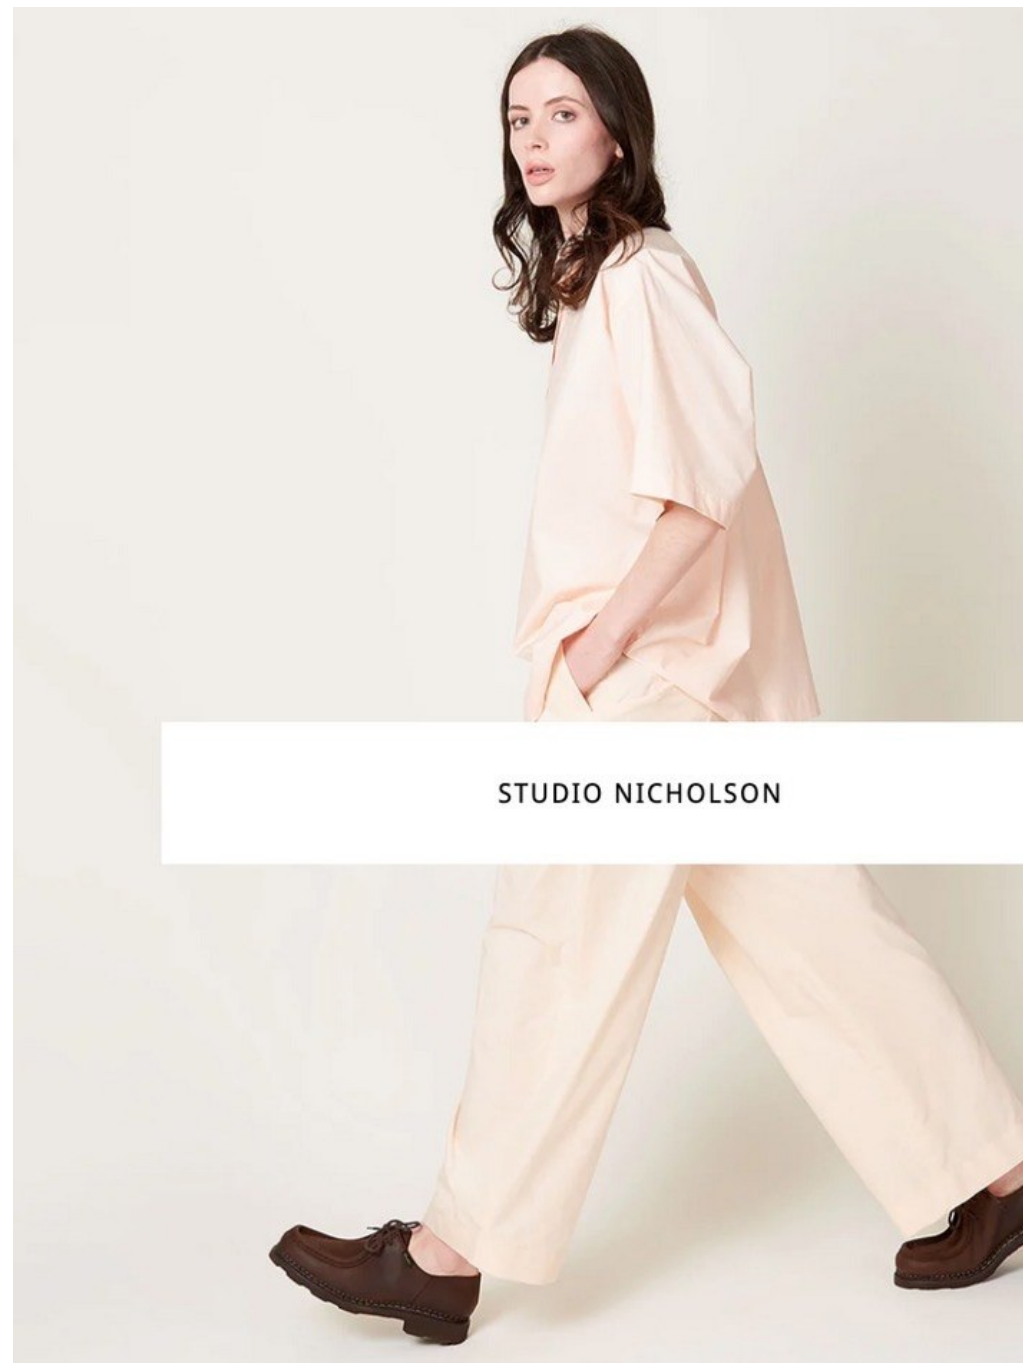

STUDIO NICHOLSON

Tess Gleason   Height 5'9" | 175cm   Bust 32" | 81cm   Waist 24" | 61cm   Hips 34" | 86cm
Dress 2 US | 32 EU   Shoe 8.5 US | 39.5 EU   Hair Brown   Eyes Green