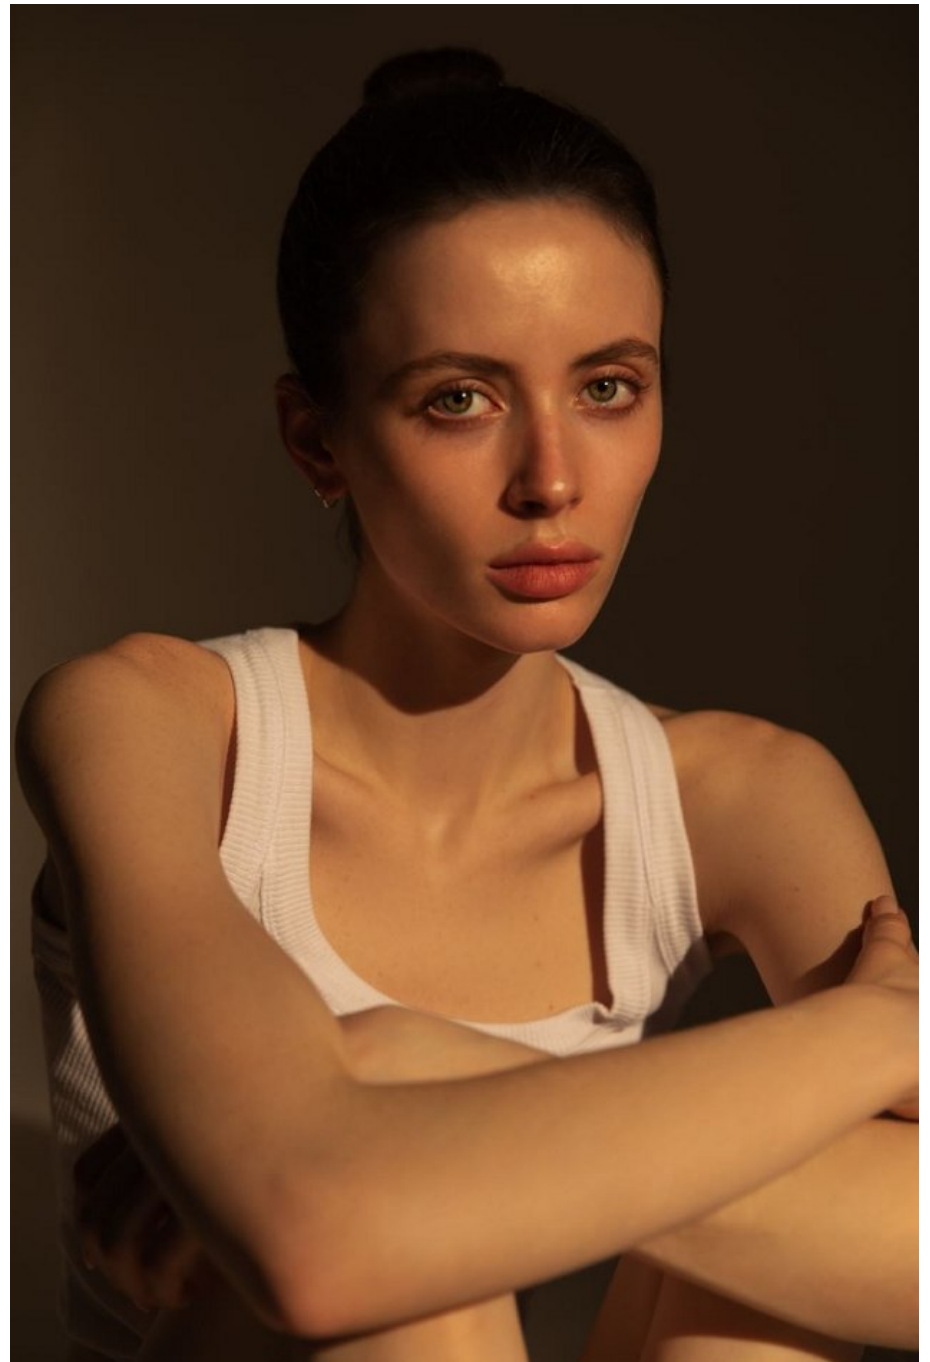

Tess Gleason   Height 5'9" | 175cm   Bust 32" | 81cm   Waist 24" | 61cm   Hips 34" | 86cm  
Dress 2 US | 32 EU   Shoe 8.5 US | 39.5 EU   Hair Brown   Eyes Green

Tess Gleason    Height 5'9" | 175cm    Bust 32" | 81cm    Waist 24" | 61cm    Hips 34" | 86cm  
Dress 2 US | 32 EU    Shoe 8.5 US | 39.5 EU    Hair Brown    Eyes Green

**CGM**  
CAROLINE GLEASON  
MANAGEMENT

Tess Gleason   Height 5'9" | 175cm   Bust 32" | 81cm   Waist 24" | 61cm   Hips 34" | 86cm  
Dress 2 US | 32 EU   Shoe 8.5 US | 39.5 EU   Hair Brown   Eyes Green

Tess Gleason   Height 5'9" | 175cm   Bust 32" | 81cm   Waist 24" | 61cm   Hips 34" | 86cm  
Dress 2 US | 32 EU   Shoe 8.5 US | 39.5 EU   Hair Brown   Eyes Green