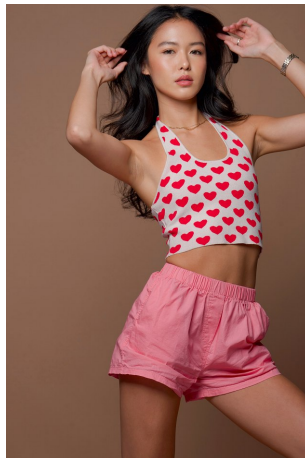

Shannon Chen Height 5'10" | 178cm Bust 32" | 81cm Waist 23" | 59cm Hips 35" | 89cm
Dress 2 US | 32 EU Shoe 8 US | 39 EU Hair Brown Eyes Brown

Shannon Chen Height 5'10" | 178cm Bust 32" | 81cm Waist 23" | 59cm Hips 35" | 89cm
Dress 2 US | 32 EU Shoe 8 US | 39 EU Hair Brown Eyes Brown