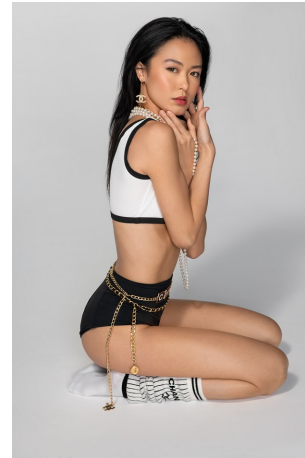

Shannon Chen Height 5'10" | 178cm Bust 32" | 81cm Waist 23" | 59cm Hips 35" | 89cm
Dress 2 US | 32 EU Shoe 8 US | 39 EU Hair Brown Eyes Brown

Shannon Chen Height 5'10" | 178cm Bust 32" | 81cm Waist 23" | 59cm Hips 35" | 89cm
Dress 2 US | 32 EU Shoe 8 US | 39 EU Hair Brown Eyes Brown