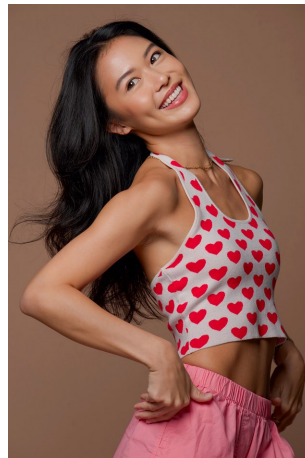

Shannon Chen Height 5'10" | 178cm Bust 32" | 81cm Waist 23" | 59cm Hips 35" | 89cm
Dress 2 US | 32 EU Shoe 8 US | 39 EU Hair Brown Eyes Brown

Shannon Chen Height 5'10" | 178cm Bust 32" | 81cm Waist 23" | 59cm Hips 35" | 89cm
Dress 2 US | 32 EU Shoe 8 US | 39 EU Hair Brown Eyes Brown