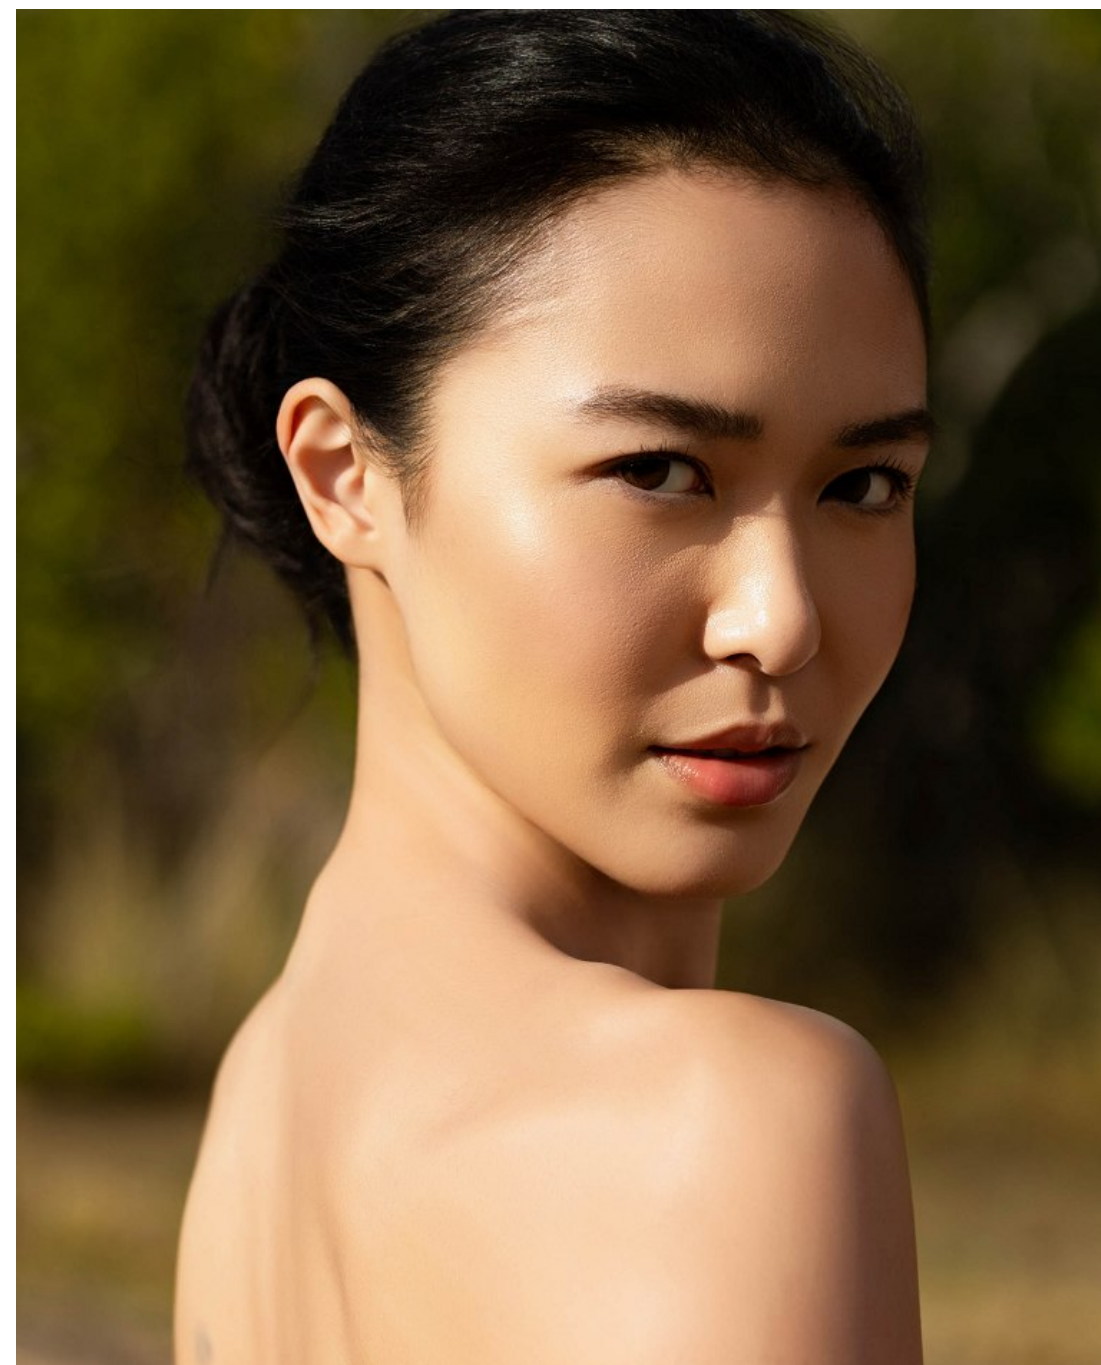

Shannon Chen Height 5'10" | 178cm Bust 32" | 81cm Waist 23" | 59cm Hips 35" | 89cm
Dress 2 US | 32 EU Shoe 8 US | 39 EU Hair Brown Eyes Brown

Shannon Chen   Height 5'10" | 178cm   Bust 32" | 81cm   Waist 23" | 59cm   Hips 35" | 89cm
Dress 2 US | 32 EU   Shoe 8 US | 39 EU   Hair Brown   Eyes Brown