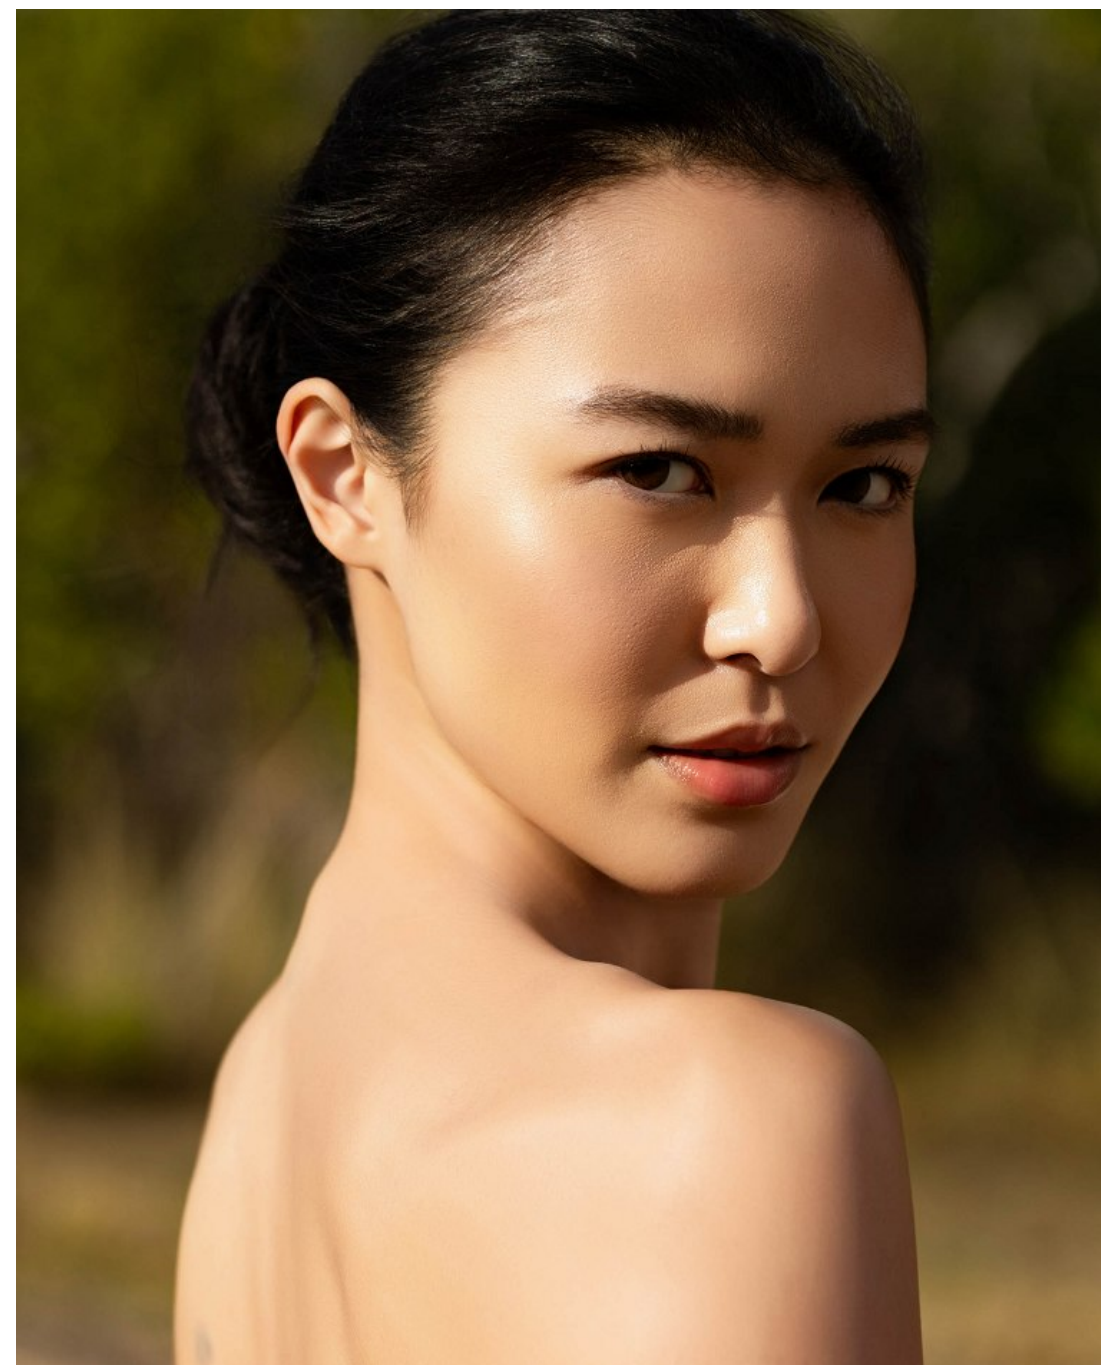

Shannon Chen   Height 5'10" | 178cm   Bust 32" | 81cm   Waist 23" | 59cm   Hips 35" | 89cm
Dress 2 US | 32 EU   Shoe 8 US | 39 EU   Hair Brown   Eyes Brown

Shannon Chen   Height 5'10" | 178cm   Bust 32" | 81cm   Waist 23" | 59cm   Hips 35" | 89cm
Dress 2 US | 32 EU   Shoe 8 US | 39 EU   Hair Brown   Eyes Brown