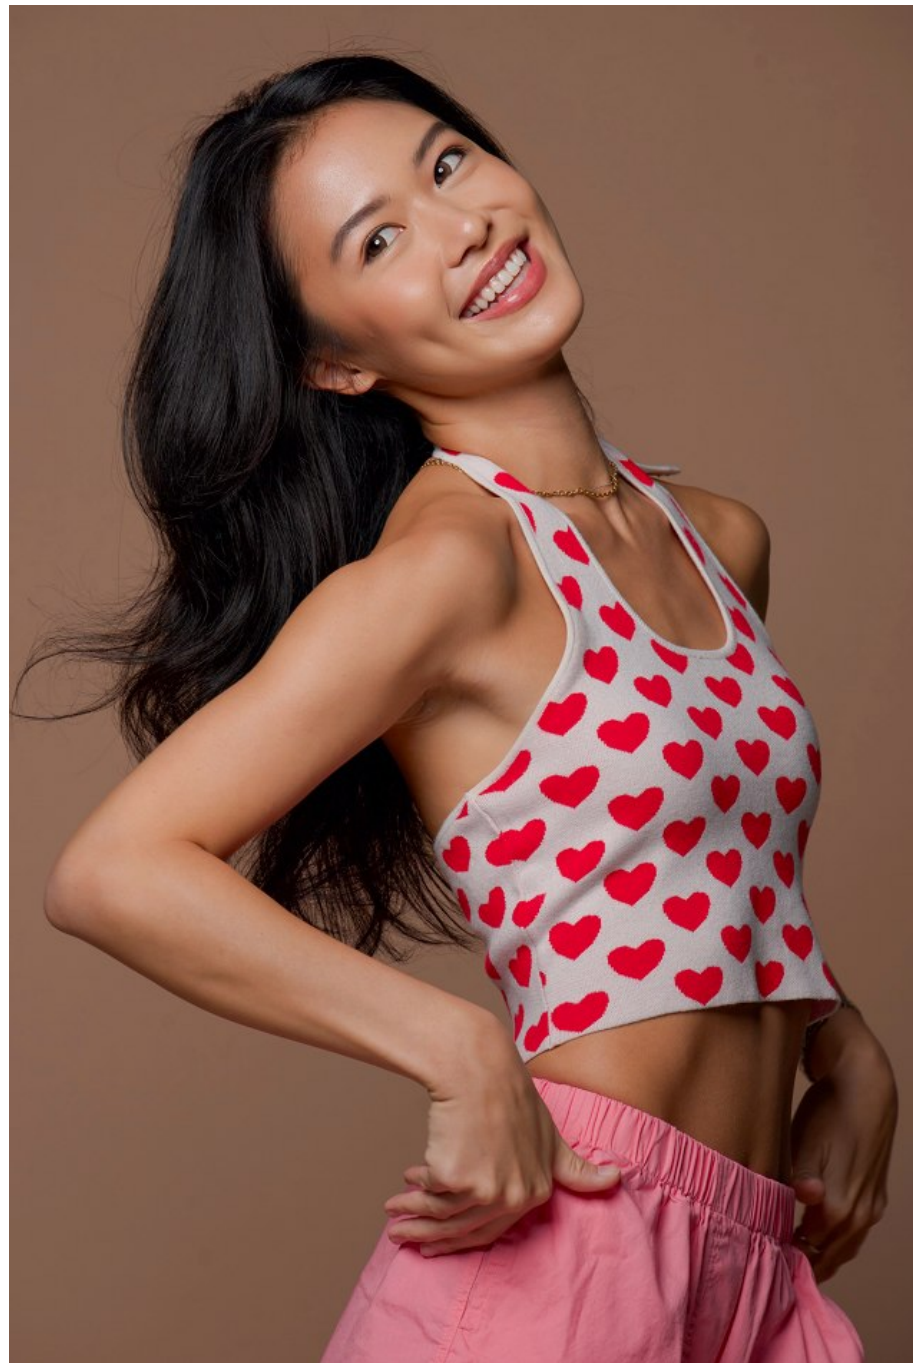

Shannon Chen   Height 5'10" | 178cm   Bust 32" | 81cm   Waist 23" | 59cm   Hips 35" | 89cm
Dress 2 US | 32 EU   Shoe 8 US | 39 EU   Hair Brown   Eyes Brown