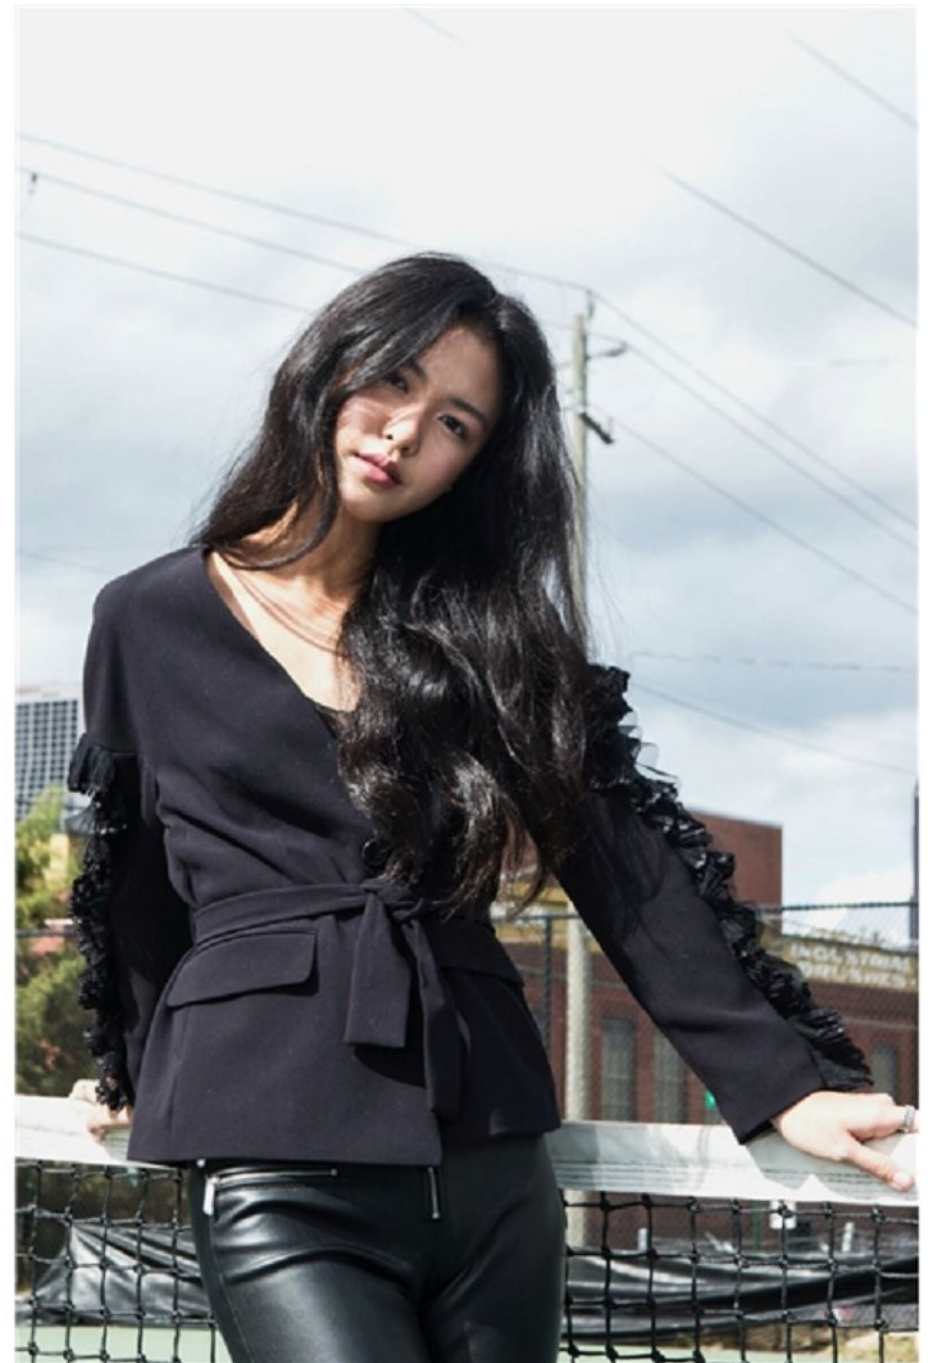

Shannon Chen   Height 5'10" | 178cm   Bust 32" | 81cm   Waist 23" | 59cm   Hips 35" | 89cm
Dress 2 US | 32 EU   Shoe 8 US | 39 EU   Hair Brown   Eyes Brown

Shannon Chen Height 5'10" | 178cm Bust 32" | 81cm Waist 23" | 59cm Hips 35" | 89cm
Dress 2 US | 32 EU Shoe 8 US | 39 EU Hair Brown Eyes Brown