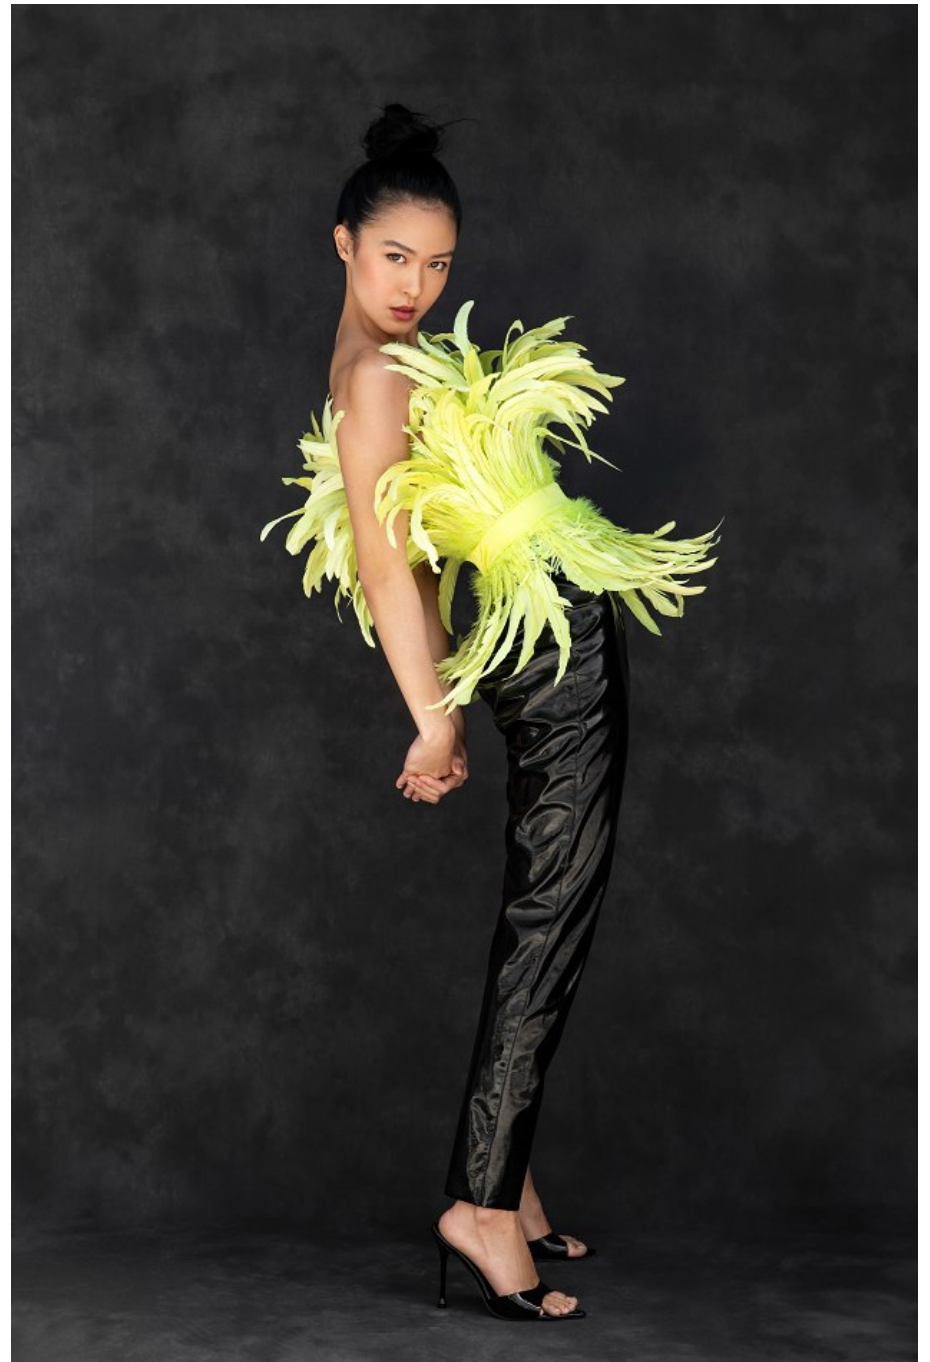

Shannon Chen   Height 5'10" | 178cm   Bust 32" | 81cm   Waist 23" | 59cm   Hips 35" | 89cm  
Dress 2 US | 32 EU   Shoe 8 US | 39 EU   Hair Brown   Eyes Brown

Shannon Chen Height 5'10" | 178cm Bust 32" | 81cm Waist 23" | 59cm Hips 35" | 89cm  
Dress 2 US | 32 EU Shoe 8 US | 39 EU Hair Brown Eyes Brown