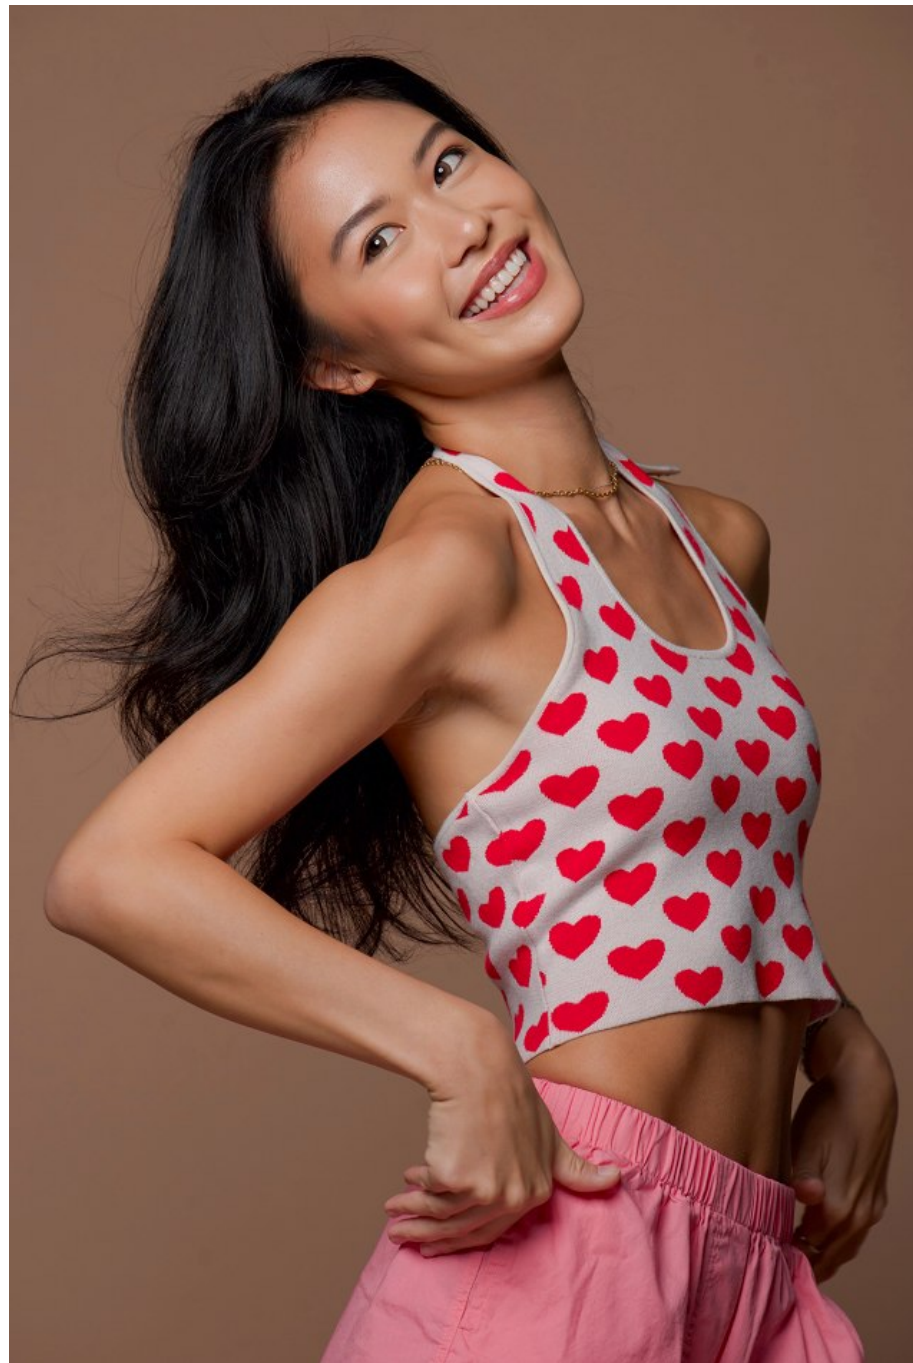

Shannon Chen Height 5'10" | 178cm Bust 32" | 81cm Waist 23" | 59cm Hips 35" | 89cm
Dress 2 US | 32 EU Shoe 8 US | 39 EU Hair Brown Eyes Brown