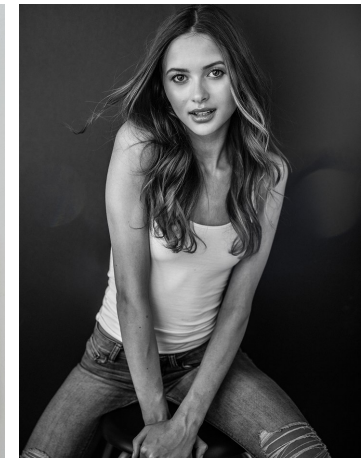

Marina Profy Height 5'8.5" | 174cm Bust 34" | 86cm Waist 24" | 61cm Hips 35" | 89cm  
Dress 2 US | 32 EU Shoe 8 US | 39 EU Hair Brown Eyes Brown

Marina Profy Height 5'8.5" | 174cm Bust 34" | 86cm Waist 24" | 61cm Hips 35" | 89cm  
Dress 2 US | 32 EU Shoe 8 US | 39 EU Hair Brown Eyes Brown

Marina Profy Height 5'8.5" | 174cm Bust 34" | 86cm Waist 24" | 61cm Hips 35" | 89cm  
Dress 2 US | 32 EU Shoe 8 US | 39 EU Hair Brown Eyes Brown