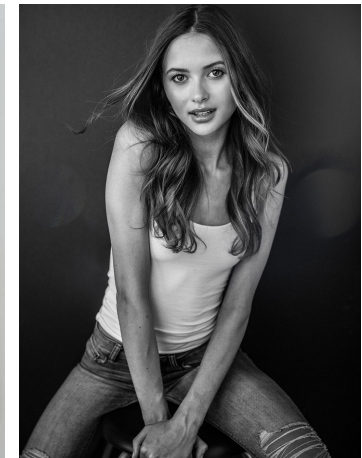

Marina Profy Height 5'8.5" | 174cm Bust 34" | 86cm Waist 24" | 61cm Hips 35" | 89cm
Dress 2 US | 32 EU Shoe 8 US | 39 EU Hair Brown Eyes Brown

Marina Profy Height 5'8.5" | 174cm Bust 34" | 86cm Waist 24" | 61cm Hips 35" | 89cm
Dress 2 US | 32 EU Shoe 8 US | 39 EU Hair Brown Eyes Brown

Marina Profy Height 5'8.5" | 174cm Bust 34" | 86cm Waist 24" | 61cm Hips 35" | 89cm
Dress 2 US | 32 EU Shoe 8 US | 39 EU Hair Brown Eyes Brown