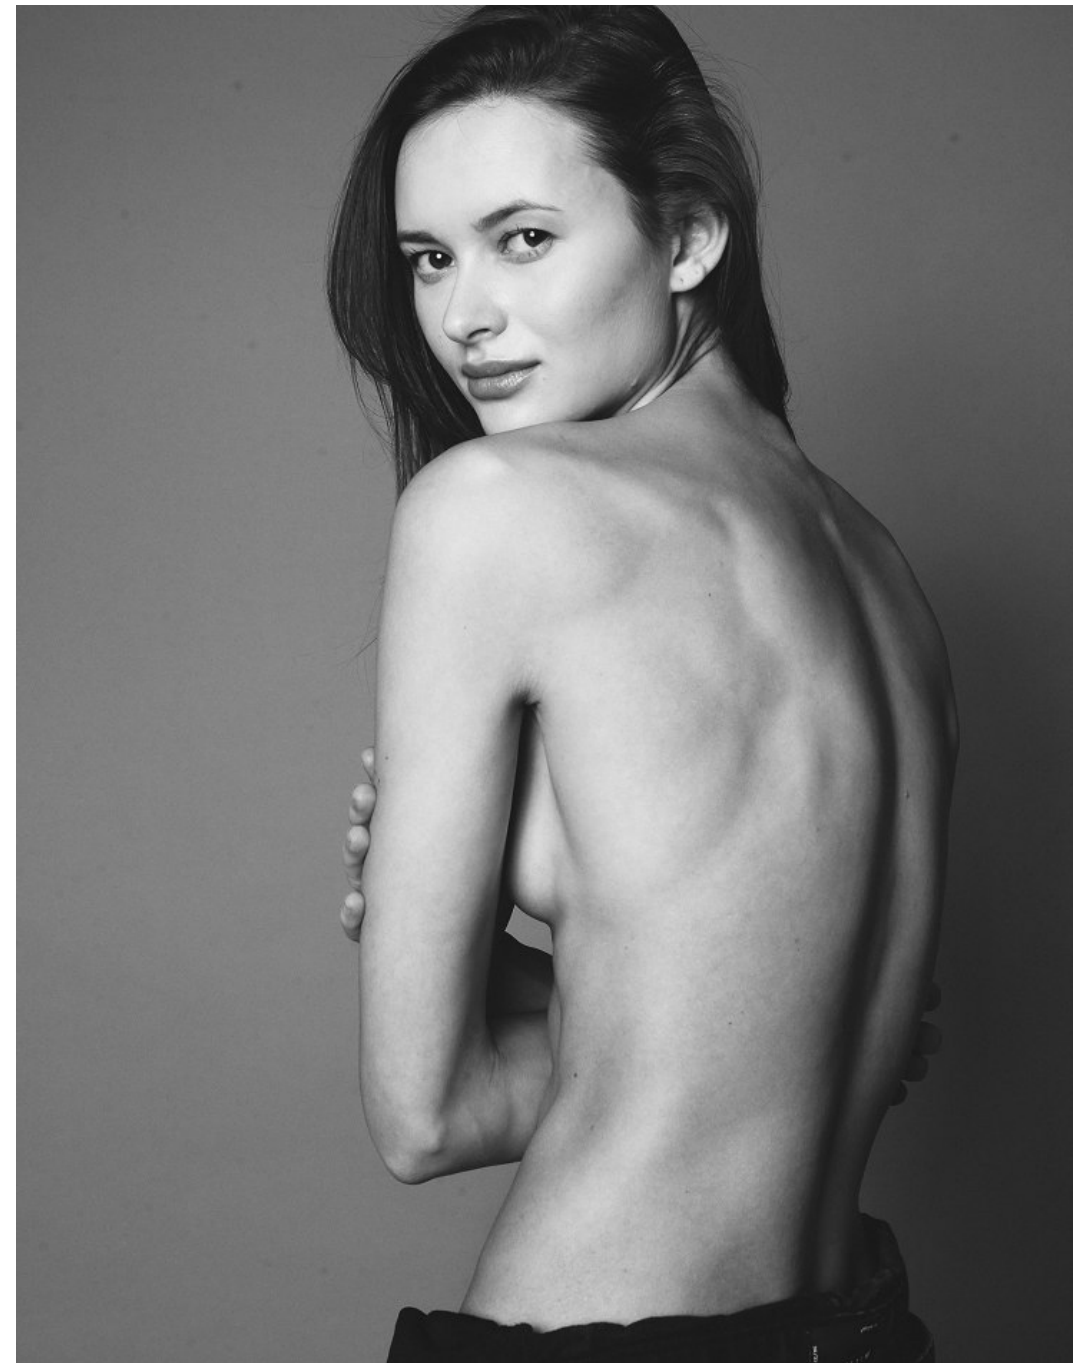

Marina Profy Height 5'8.5" | 174cm Bust 34" | 86cm Waist 24" | 61cm Hips 35" | 89cm
Dress 2 US | 32 EU Shoe 8 US | 39 EU Hair Brown Eyes Brown

Marina Profy Height 5'8.5" | 174cm Bust 34" | 86cm Waist 24" | 61cm Hips 35" | 89cm
Dress 2 US | 32 EU Shoe 8 US | 39 EU Hair Brown Eyes Brown

Marina Profy Height 5'8.5" | 174cm Bust 34" | 86cm Waist 24" | 61cm Hips 35" | 89cm
Dress 2 US | 32 EU Shoe 8 US | 39 EU Hair Brown Eyes Brown

Marina Proffy Height 5'8.5" | 174cm Bust 34" | 86cm Waist 24" | 61cm Hips 35" | 89cm
Dress 2 US | 32 EU Shoe 8 US | 39 EU Hair Brown Eyes Brown