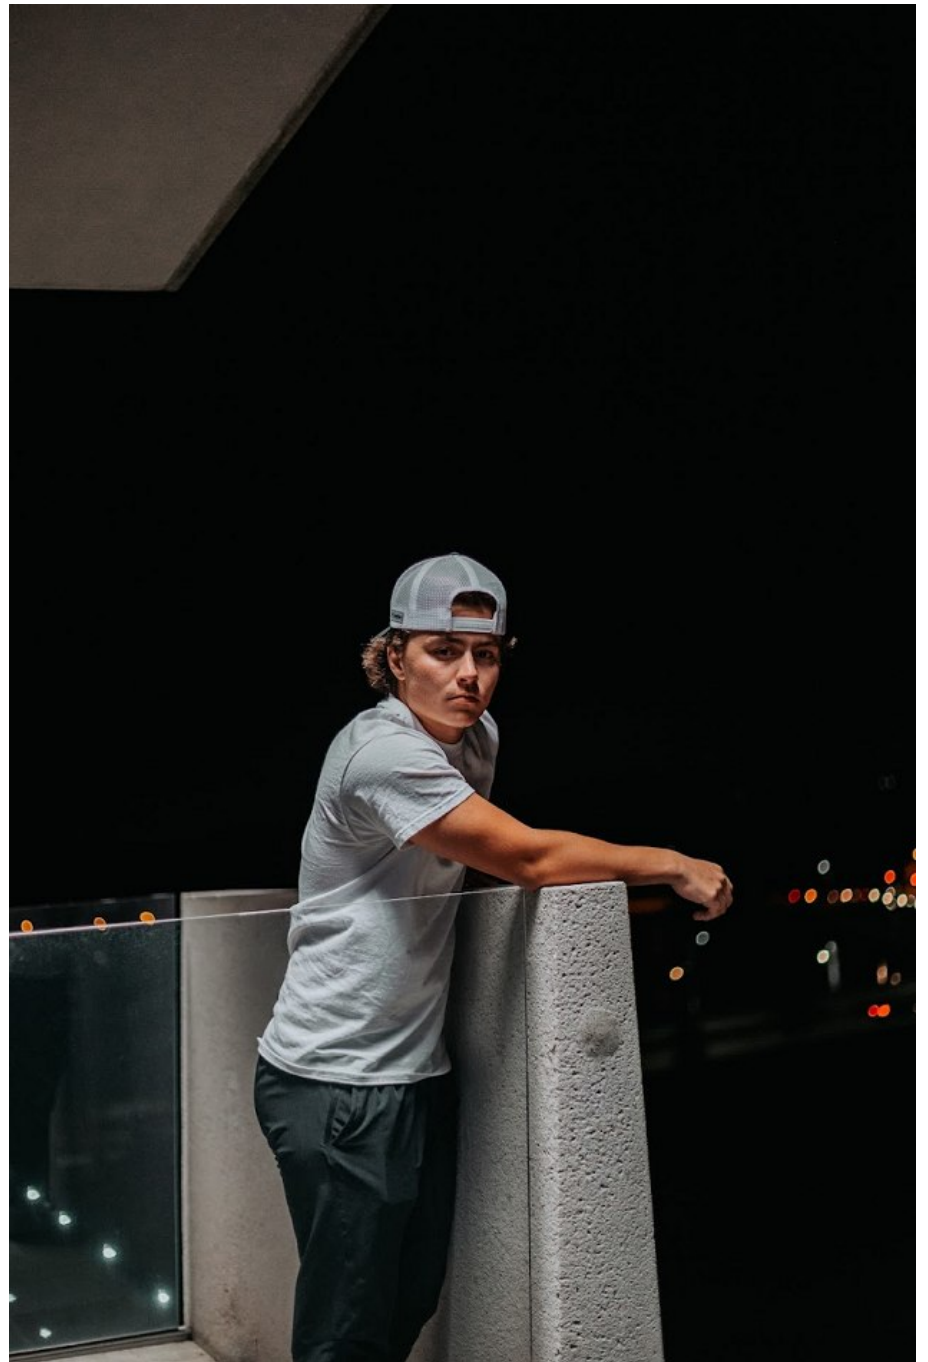

Cole Paress Height 5'6.5" | 169cm Suit 38" | 96cm R Shirt 34" | 86cm Waist 30" | 76cm
Inseam 30" | 76cm Shoe 8.5 US | 42 EU Hair Brown Eyes Blue

Cole Paress Height 5'6.5" | 169cm Suit 38" | 96cm R Shirt 34" | 86cm Waist 30" | 76cm
Inseam 30" | 76cm Shoe 8.5 US | 42 EU Hair Brown Eyes Blue

Cole Paress Height 5'6.5" | 169cm Suit 38" | 96cm R Shirt 34" | 86cm Waist 30" | 76cm
Inseam 30" | 76cm Shoe 8.5 US | 42 EU Hair Brown Eyes Blue