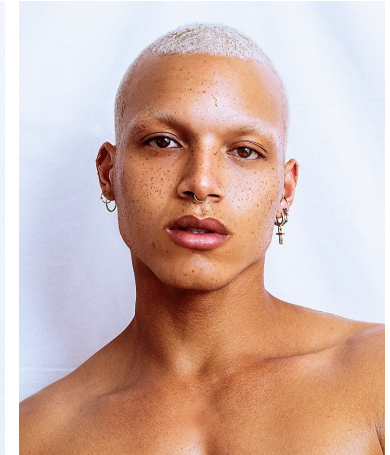

Marrs Height 5'9" | 175cm Suit 40" | 102cm R Shirt 34" | 86cm Waist 30" | 76cm
Inseam 30" | 76cm Shoe 10 US | 44 EU Hair Blonde Eyes Brown

Marrs Height 5'9" | 175cm Suit 40" | 102cm R Shirt 34" | 86cm Waist 30" | 76cm
 Inseam 30" | 76cm Shoe 10 US | 44 EU Hair Blonde Eyes Brown

Marrs Height 5'9" | 175cm Suit 40" | 102cm R Shirt 34" | 86cm Waist 30" | 76cm
Inseam 30" | 76cm Shoe 10 US | 44 EU Hair Blonde Eyes Brown