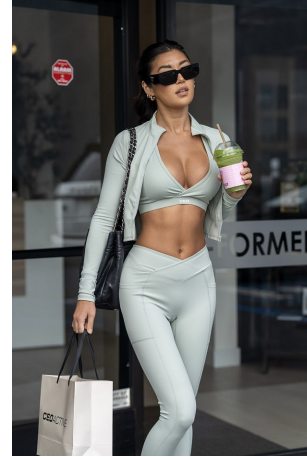

Jenn Lee Height 5'7.5" | 172cm Bust 32" | 81cm Waist 23" | 58cm Hips 34.5" | 87cm
Dress 2 US | 32 EU Shoe 6.5 US | 37.5 EU Hair Dark Brown Eyes Dark Brown

Jenn Lee Height 5'7.5" | 172cm Bust 32" | 81cm Waist 23" | 58cm Hips 34.5" | 87cm
Dress 2 US | 32 EU Shoe 6.5 US | 37.5 EU Hair Dark Brown Eyes Dark Brown