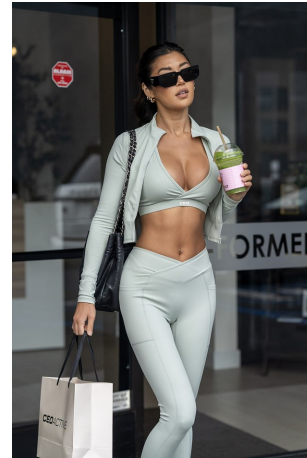

Jenn Lee Height 5'7.5" | 172cm Bust 32" | 81cm Waist 23" | 58cm Hips 34.5" | 87cm
Dress 2 US | 32 EU Shoe 6.5 US | 37.5 EU Hair Dark Brown Eyes Dark Brown

Jenn Lee Height 5'7.5" | 172cm Bust 32" | 81cm Waist 23" | 58cm Hips 34.5" | 87cm
Dress 2 US | 32 EU Shoe 6.5 US | 37.5 EU Hair Dark Brown Eyes Dark Brown