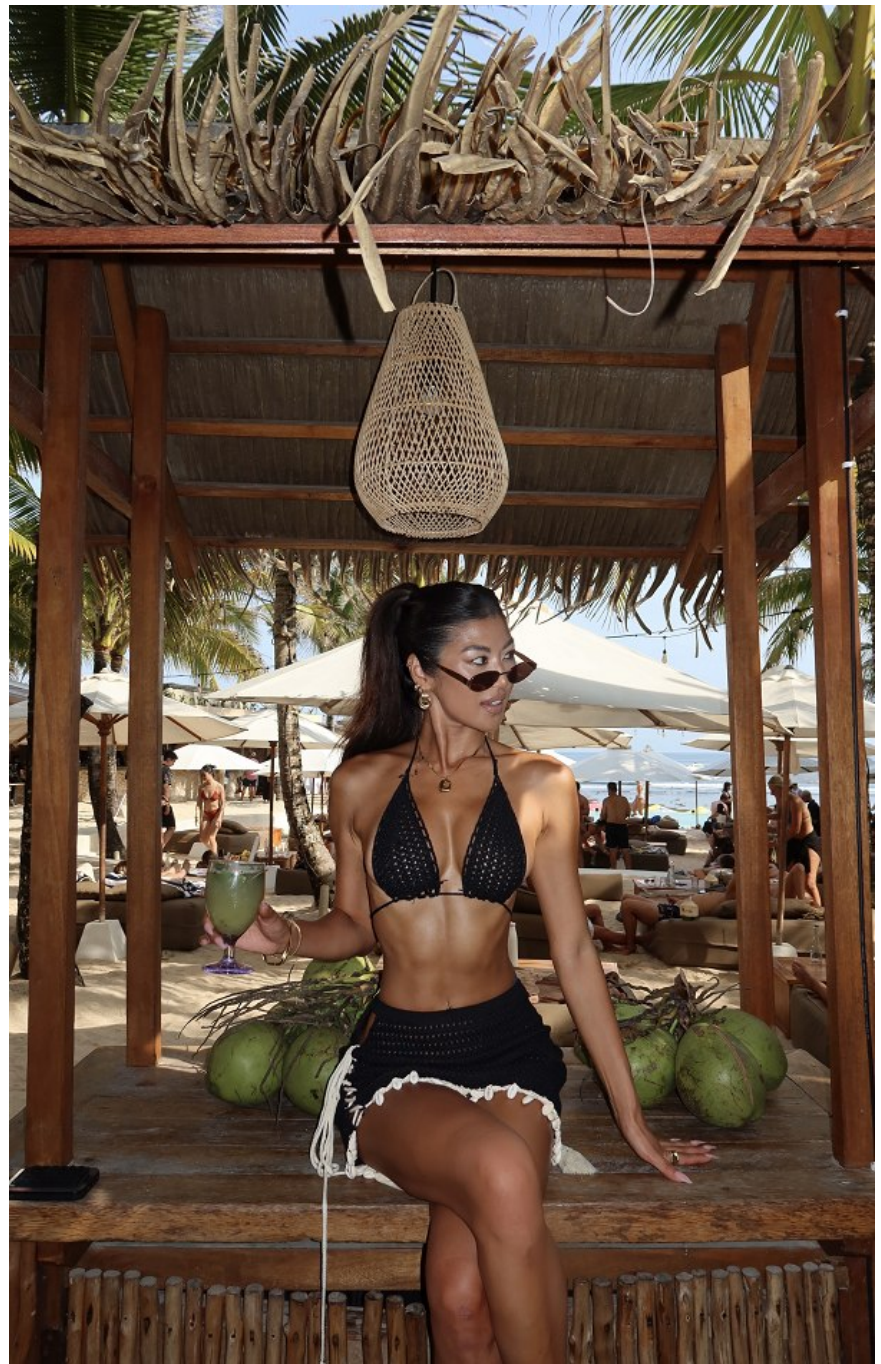

Jenn Lee Height 5'7.5" | 172cm Bust 32" | 81cm Waist 23" | 58cm Hips 34.5" | 87cm
Dress 2 US | 32 EU Shoe 6.5 US | 37.5 EU Hair Dark Brown Eyes Dark Brown

Jenn Lee Height 5'7.5" | 172cm Bust 32" | 81cm Waist 23" | 58cm Hips 34.5" | 87cm
Dress 2 US | 32 EU Shoe 6.5 US | 37.5 EU Hair Dark Brown Eyes Dark Brown