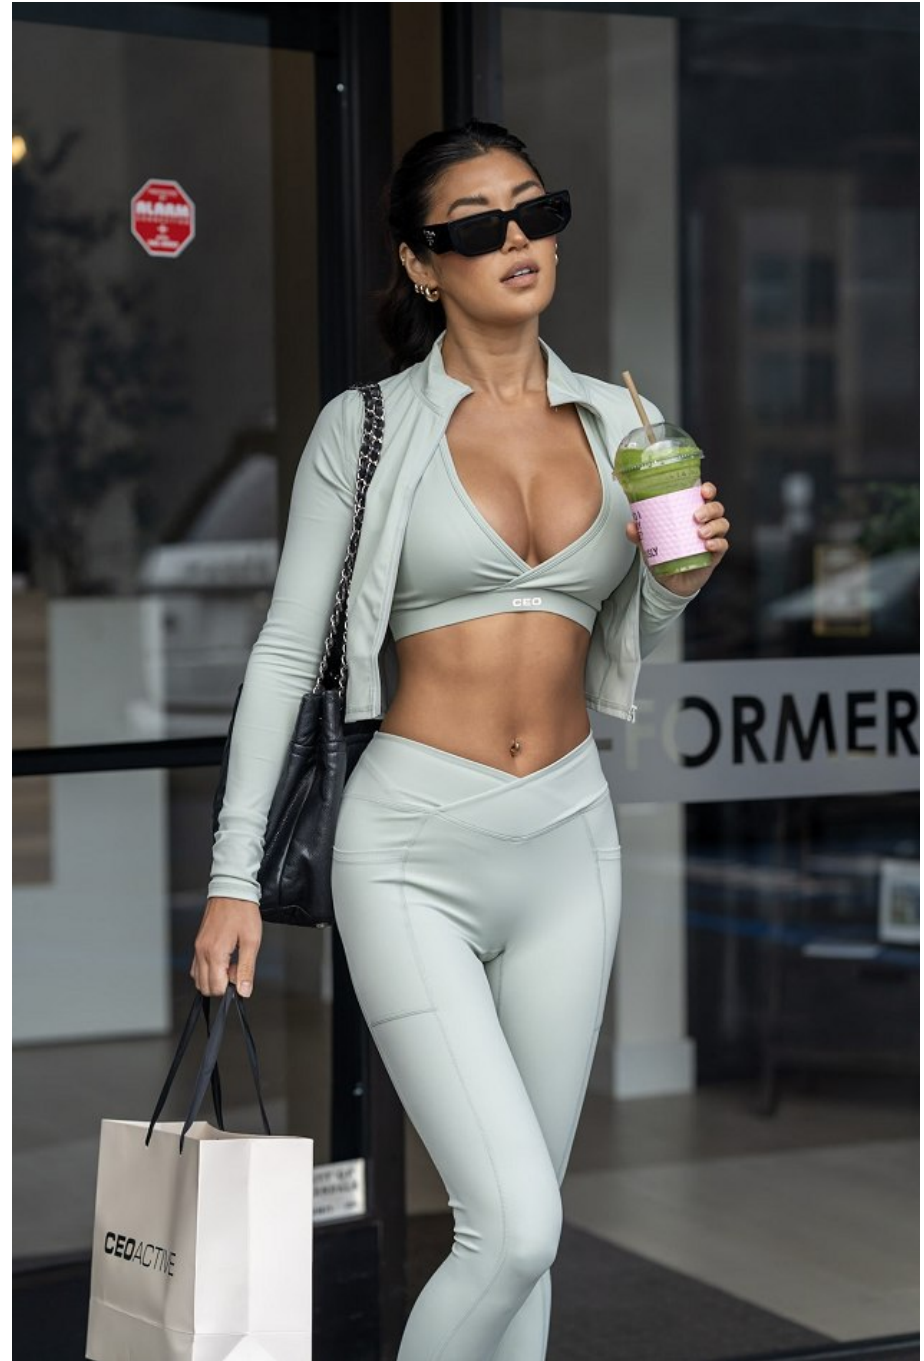

Jenn Lee Height 5'7.5" | 172cm Bust 32" | 81cm Waist 23" | 58cm Hips 34.5" | 87cm
Dress 2 US | 32 EU Shoe 6.5 US | 37.5 EU Hair Dark Brown Eyes Dark Brown