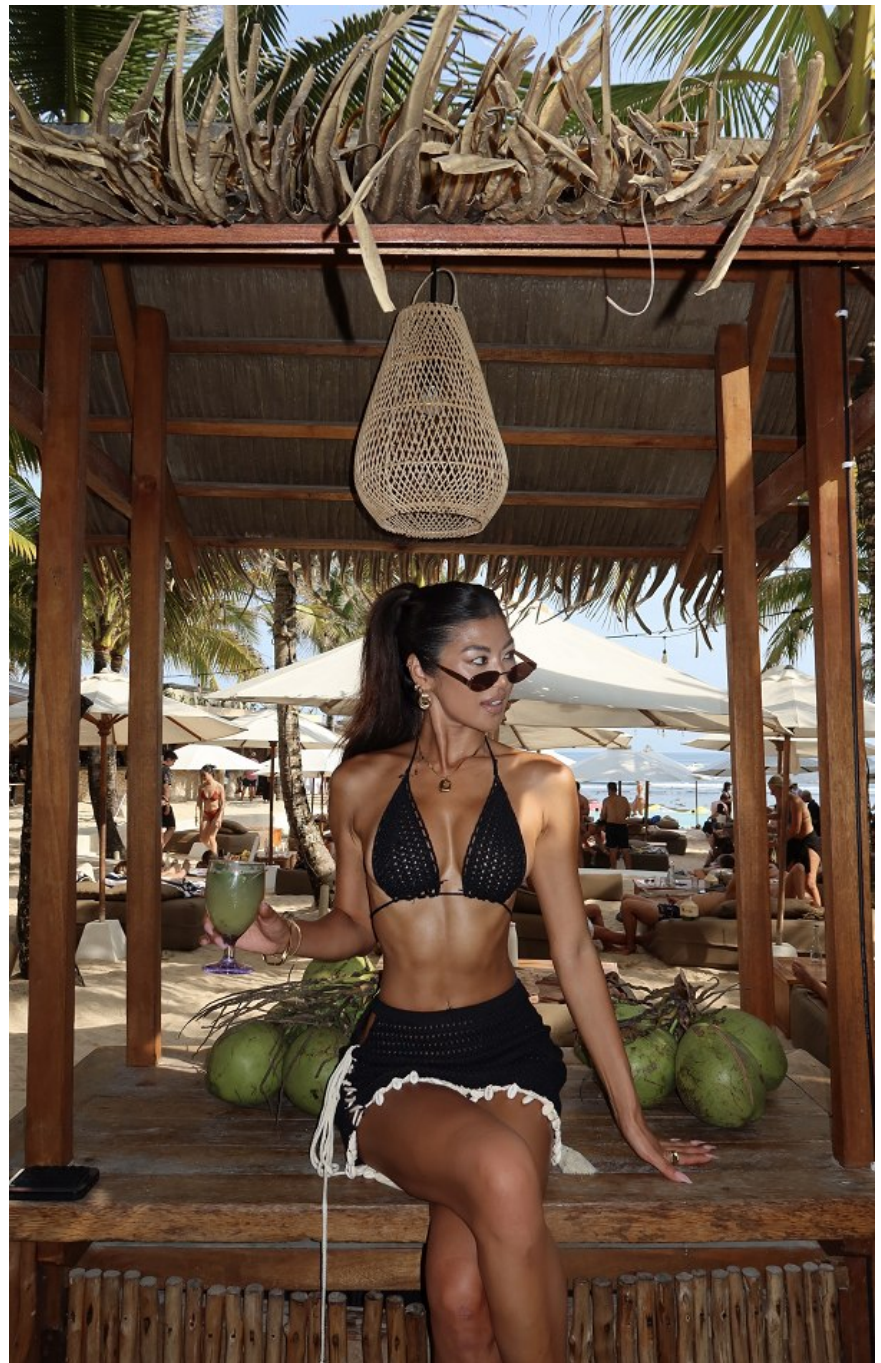

Jenn Lee Height 5'7.5" | 172cm Bust 32" | 81cm Waist 23" | 58cm Hips 34.5" | 87cm  
Dress 2 US | 32 EU Shoe 6.5 US | 37.5 EU Hair Dark Brown Eyes Dark Brown

Jenn Lee Height 5'7.5" | 172cm Bust 32" | 81cm Waist 23" | 58cm Hips 34.5" | 87cm  
Dress 2 US | 32 EU Shoe 6.5 US | 37.5 EU Hair Dark Brown Eyes Dark Brown