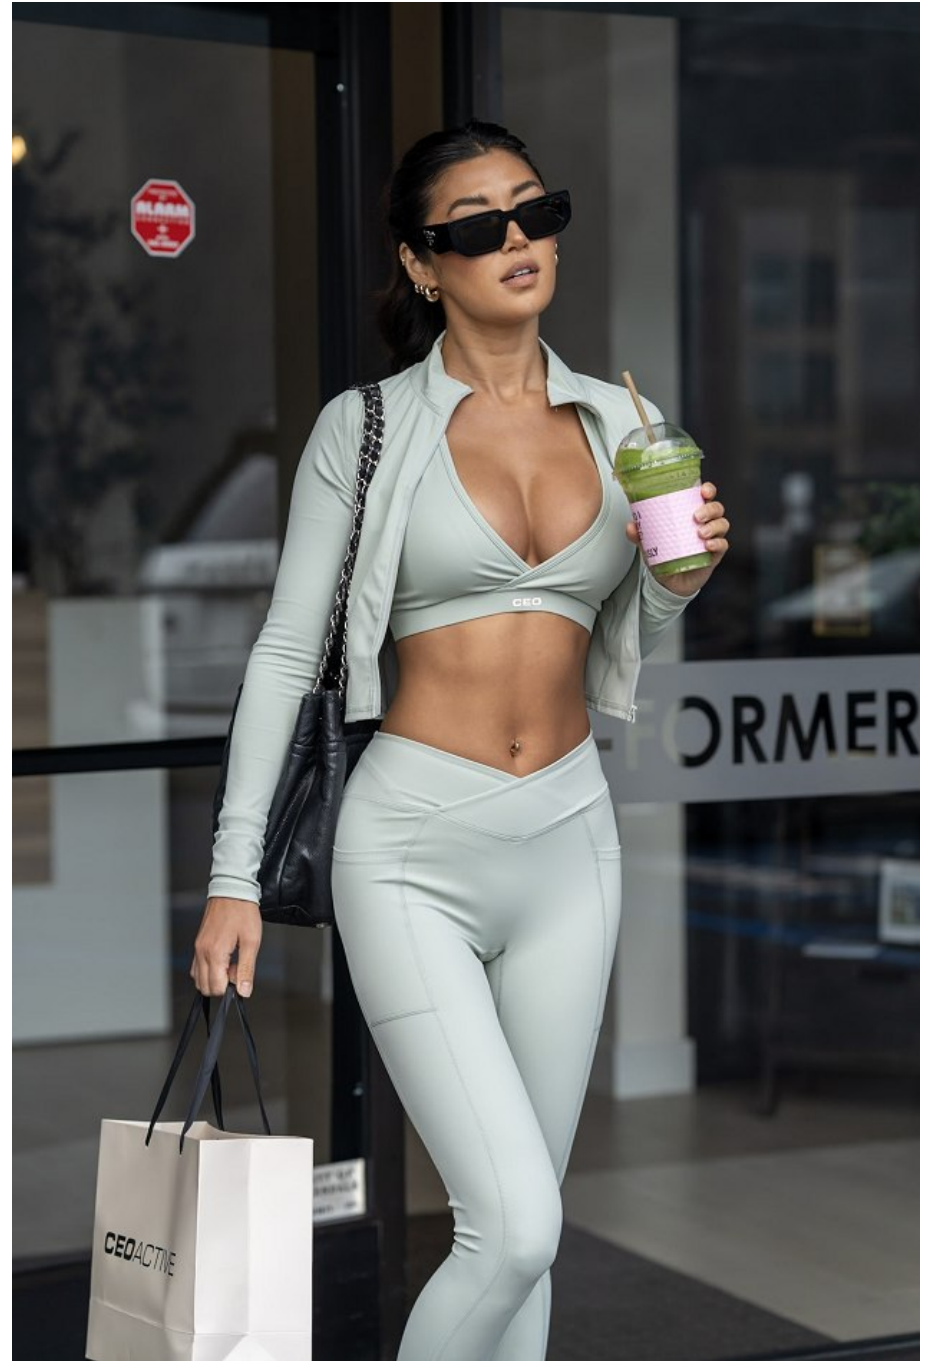

Jenn Lee Height 5'7.5" | 172cm Bust 32" | 81cm Waist 23" | 58cm Hips 34.5" | 87cm
Dress 2 US | 32 EU Shoe 6.5 US | 37.5 EU Hair Dark Brown Eyes Dark Brown