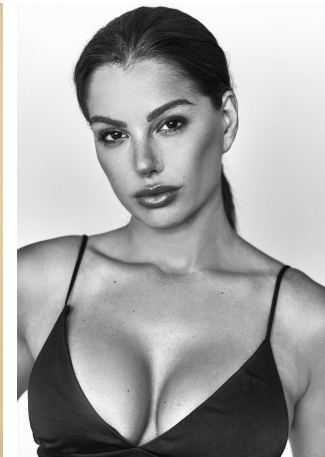

Sports Illustrated  
**SWIMSUIT**

Victoria Vesce

Victoria Vesce Height 5'8" | 173cm Bust 34" | 86cm Waist 27" | 69cm Hips 36" | 91cm  
Dress 2-4 US | 32-34 EU Shoe 9 US | 40 EU Hair Brown Eyes Brown

Victoria Vesce Height 5'8" | 173cm Bust 34" | 86cm Waist 27" | 69cm Hips 36" | 91cm  
Dress 2-4 US | 32-34 EU Shoe 9 US | 40 EU Hair Brown Eyes Brown