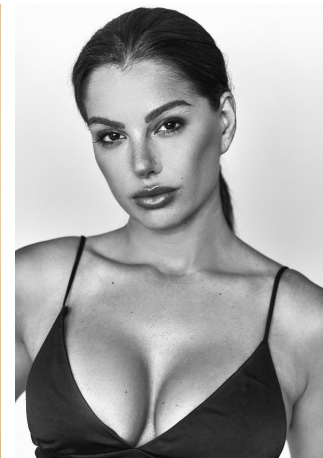

Sports Illustrated  
**SWIMSUIT**

Victoria Vesce

Victoria Vesce Height 5'8" | 173cm Bust 34" | 86cm Waist 27" | 69cm Hips 36" | 91cm  
Dress 2-4 US | 32-34 EU Shoe 9 US | 40 EU Hair Brown Eyes Brown

Victoria Vesce   Height 5'8" | 173cm   Bust 34" | 86cm   Waist 27" | 69cm   Hips 36" | 91cm  
Dress 2-4 US | 32-34 EU   Shoe 9 US | 40 EU   Hair Brown   Eyes Brown