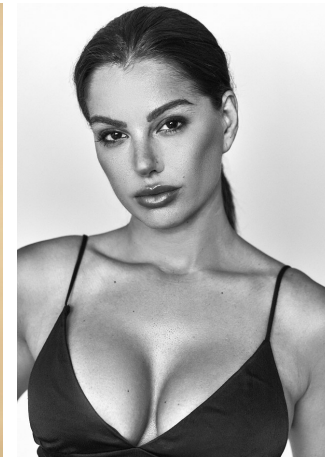

Sports Illustrated
SWIMSUIT

Victoria Vesce

Victoria Vesce Height 5'8" | 173cm Bust 34" | 86cm Waist 27" | 69cm Hips 36" | 91cm
Dress 2-4 US | 32-34 EU Shoe 9 US | 40 EU Hair Brown Eyes Brown

Victoria Vesce Height 5'8" | 173cm Bust 34" | 86cm Waist 27" | 69cm Hips 36" | 91cm
Dress 2-4 US | 32-34 EU Shoe 9 US | 40 EU Hair Brown Eyes Brown