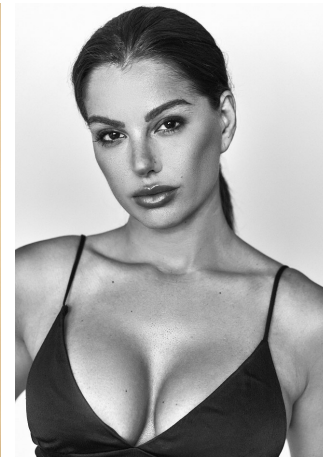

Sports Illustrated  
**SWIMSUIT**

Victoria Vesce

Victoria Vesce Height 5'8" | 173cm Bust 34" | 86cm Waist 27" | 69cm Hips 36" | 91cm  
Dress 2-4 US | 32-34 EU Shoe 9 US | 40 EU Hair Brown Eyes Brown

Victoria Vesce   Height 5'8" | 173cm   Bust 34" | 86cm   Waist 27" | 69cm   Hips 36" | 91cm  
Dress 2-4 US | 32-34 EU   Shoe 9 US | 40 EU   Hair Brown   Eyes Brown