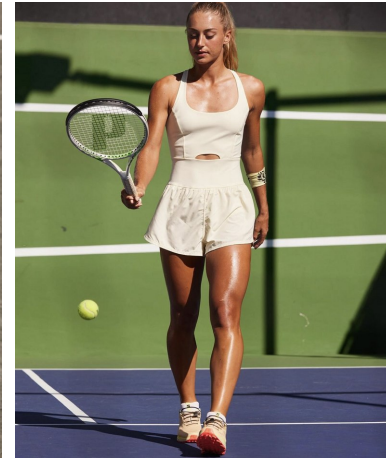

Olivia Elliott Height 5'9" | 175cm Bust 34" | 86cm Waist 26" | 66cm Hips 34" | 86cm
Dress 2-4 US | 32-34 EU Shoe 10 US | 41 EU Hair Blonde Eyes Green | Blue

Olivia Elliott Height 5'9" | 175cm Bust 34" | 86cm Waist 26" | 66cm Hips 34" | 86cm
Dress 2-4 US | 32-34 EU Shoe 10 US | 41 EU Hair Blonde Eyes Green | Blue