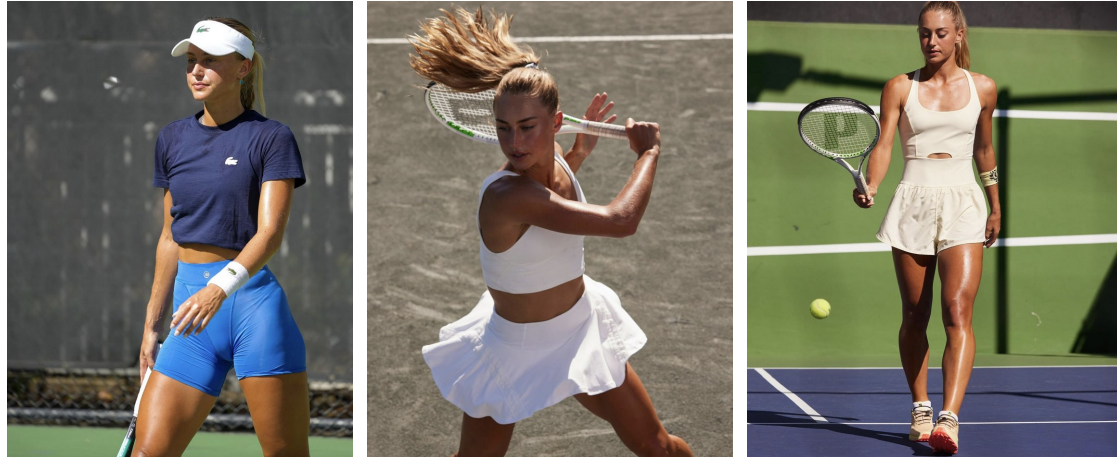

Olivia Elliott Height 5'9" | 175cm Bust 34" | 86cm Waist 26" | 66cm Hips 34" | 86cm
Dress 2-4 US | 32-34 EU Shoe 10 US | 41 EU Hair Blonde Eyes Green | Blue

Olivia Elliott Height 5'9" | 175cm Bust 34" | 86cm Waist 26" | 66cm Hips 34" | 86cm
Dress 2-4 US | 32-34 EU Shoe 10 US | 41 EU Hair Blonde Eyes Green | Blue