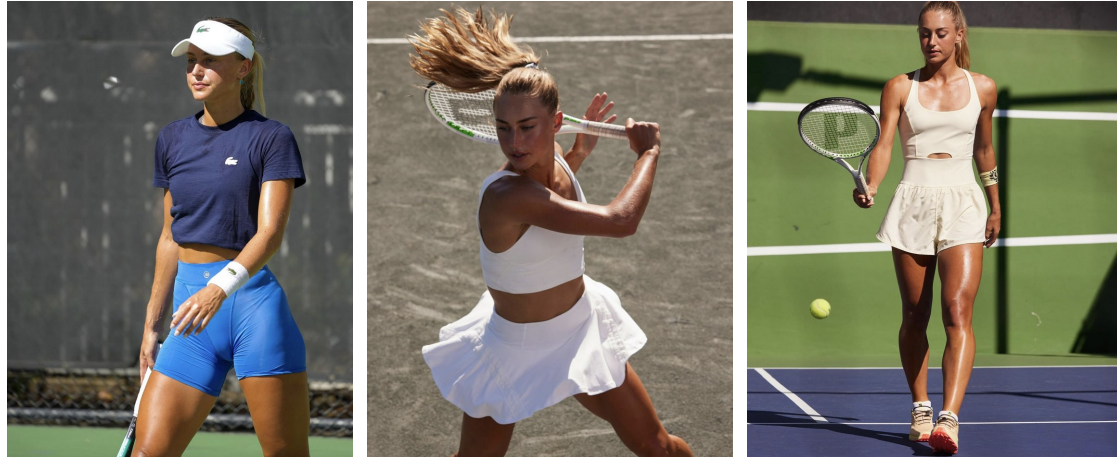

Olivia Elliott Height 5'9" | 175cm Bust 34" | 86cm Waist 26" | 66cm Hips 34" | 86cm  
Dress 2-4 US | 32-34 EU Shoe 10 US | 41 EU Hair Blonde Eyes Green | Blue

Olivia Elliott   Height 5'9" | 175cm   Bust 34" | 86cm   Waist 26" | 66cm   Hips 34" | 86cm  
Dress 2-4 US | 32-34 EU   Shoe 10 US | 41 EU   Hair Blonde   Eyes Green | Blue