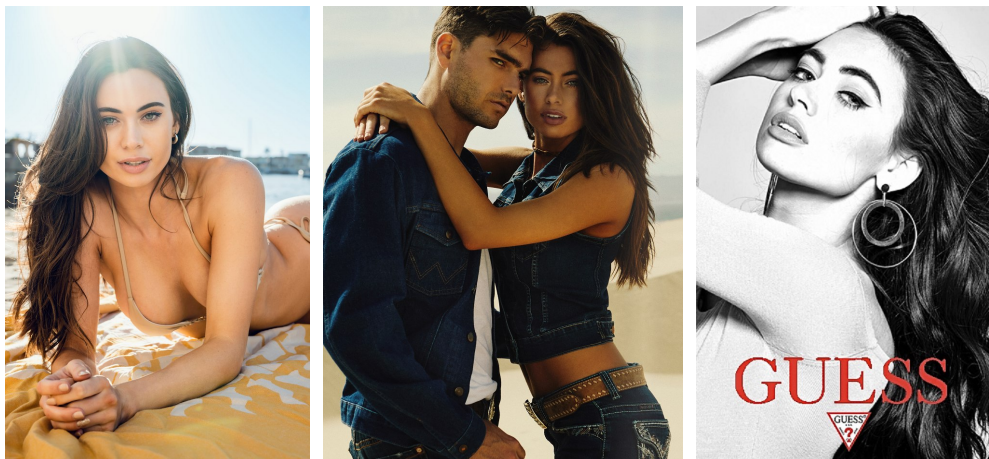

Kelli Seymour Height 5'8" | 173cm Bust 34" | 86cm Waist 25" | 63cm Hips 34" | 86cm
Dress 2-4 US | 32-34 EU Shoe 8 US | 39 EU Hair Brown Eyes Blue

Kelli Seymour Height 5'8" | 173cm Bust 34" | 86cm Waist 25" | 63cm Hips 34" | 86cm
Dress 2-4 US | 32-34 EU Shoe 8 US | 39 EU Hair Brown Eyes Blue