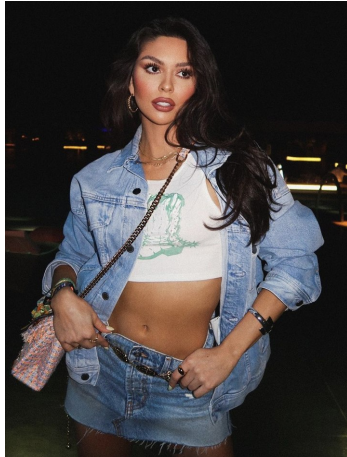

Carolina Urrea Height 5'8" | 173cm Bust 34" | 86cm Waist 25" | 63cm Hips 37" | 94cm  
Dress 2 US | 32 EU Shoe 8.5 US | 39.5 EU Hair Brown Eyes Brown

Carolina Urrea   Height 5'8" | 173cm   Bust 34" | 86cm   Waist 25" | 63cm   Hips 37" | 94cm  
Dress 2 US | 32 EU   Shoe 8.5 US | 39.5 EU   Hair Brown   Eyes Brown