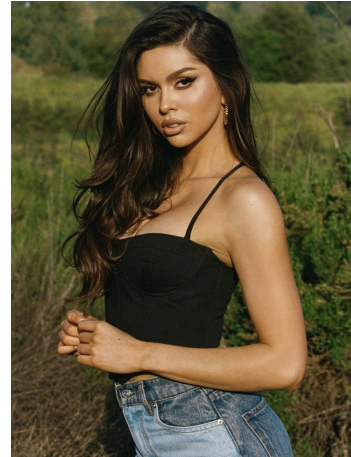

Carolina Urrea Height 5'8" | 173cm Bust 34" | 86cm Waist 25" | 63cm Hips 37" | 94cm
Dress 2 US | 32 EU Shoe 8.5 US | 39.5 EU Hair Brown Eyes Brown

Carolina Urrea Height 5'8" | 173cm Bust 34" | 86cm Waist 25" | 63cm Hips 37" | 94cm
Dress 2 US | 32 EU Shoe 8.5 US | 39.5 EU Hair Brown Eyes Brown