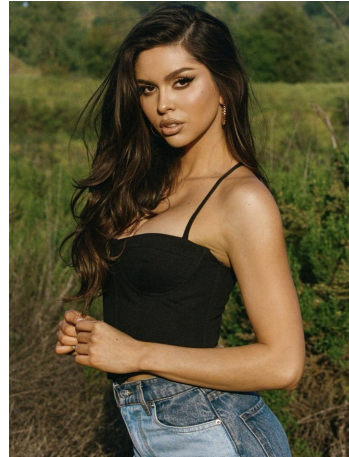

Carolina Urrea   Height 5'8" | 173cm   Bust 34" | 86cm   Waist 25" | 63cm   Hips 37" | 94cm  
Dress 2 US | 32 EU   Shoe 8.5 US | 39.5 EU   Hair Brown   Eyes Brown

Carolina Urrea   Height 5'8" | 173cm   Bust 34" | 86cm   Waist 25" | 63cm   Hips 37" | 94cm  
Dress 2 US | 32 EU   Shoe 8.5 US | 39.5 EU   Hair Brown   Eyes Brown