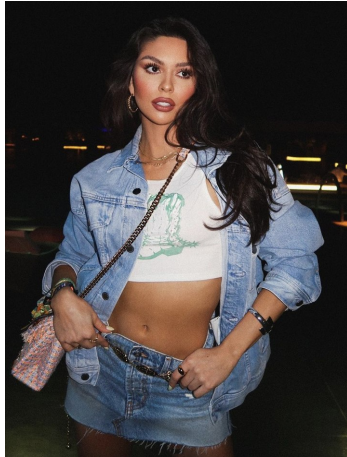

Carolina Urrea Height 5'8" | 173cm Bust 34" | 86cm Waist 25" | 63cm Hips 37" | 94cm
Dress 2 US | 32 EU Shoe 8.5 US | 39.5 EU Hair Brown Eyes Brown

Carolina Urrea Height 5'8" | 173cm Bust 34" | 86cm Waist 25" | 63cm Hips 37" | 94cm
Dress 2 US | 32 EU Shoe 8.5 US | 39.5 EU Hair Brown Eyes Brown