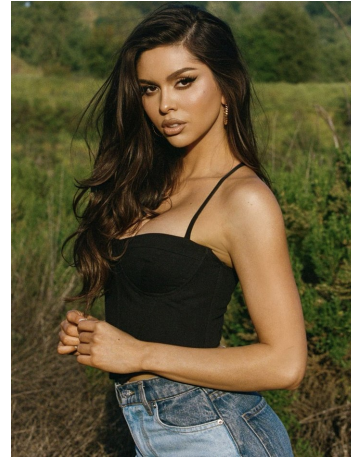

Carolina Urrea Height 5'8" | 173cm Bust 34" | 86cm Waist 25" | 63cm Hips 37" | 94cm  
Dress 2 US | 32 EU Shoe 8.5 US | 39.5 EU Hair Brown Eyes Brown

Carolina Urrea   Height 5'8" | 173cm   Bust 34" | 86cm   Waist 25" | 63cm   Hips 37" | 94cm  
Dress 2 US | 32 EU   Shoe 8.5 US | 39.5 EU   Hair Brown   Eyes Brown