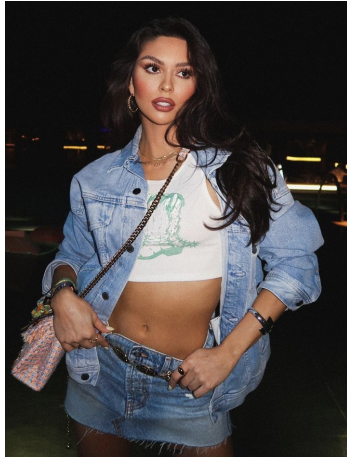

Carolina Urrea   Height 5'8" | 173cm   Bust 34" | 86cm   Waist 25" | 63cm   Hips 37" | 94cm  
Dress 2 US | 32 EU   Shoe 8.5 US | 39.5 EU   Hair Brown   Eyes Brown

Carolina Urrea   Height 5'8" | 173cm   Bust 34" | 86cm   Waist 25" | 63cm   Hips 37" | 94cm  
Dress 2 US | 32 EU   Shoe 8.5 US | 39.5 EU   Hair Brown   Eyes Brown