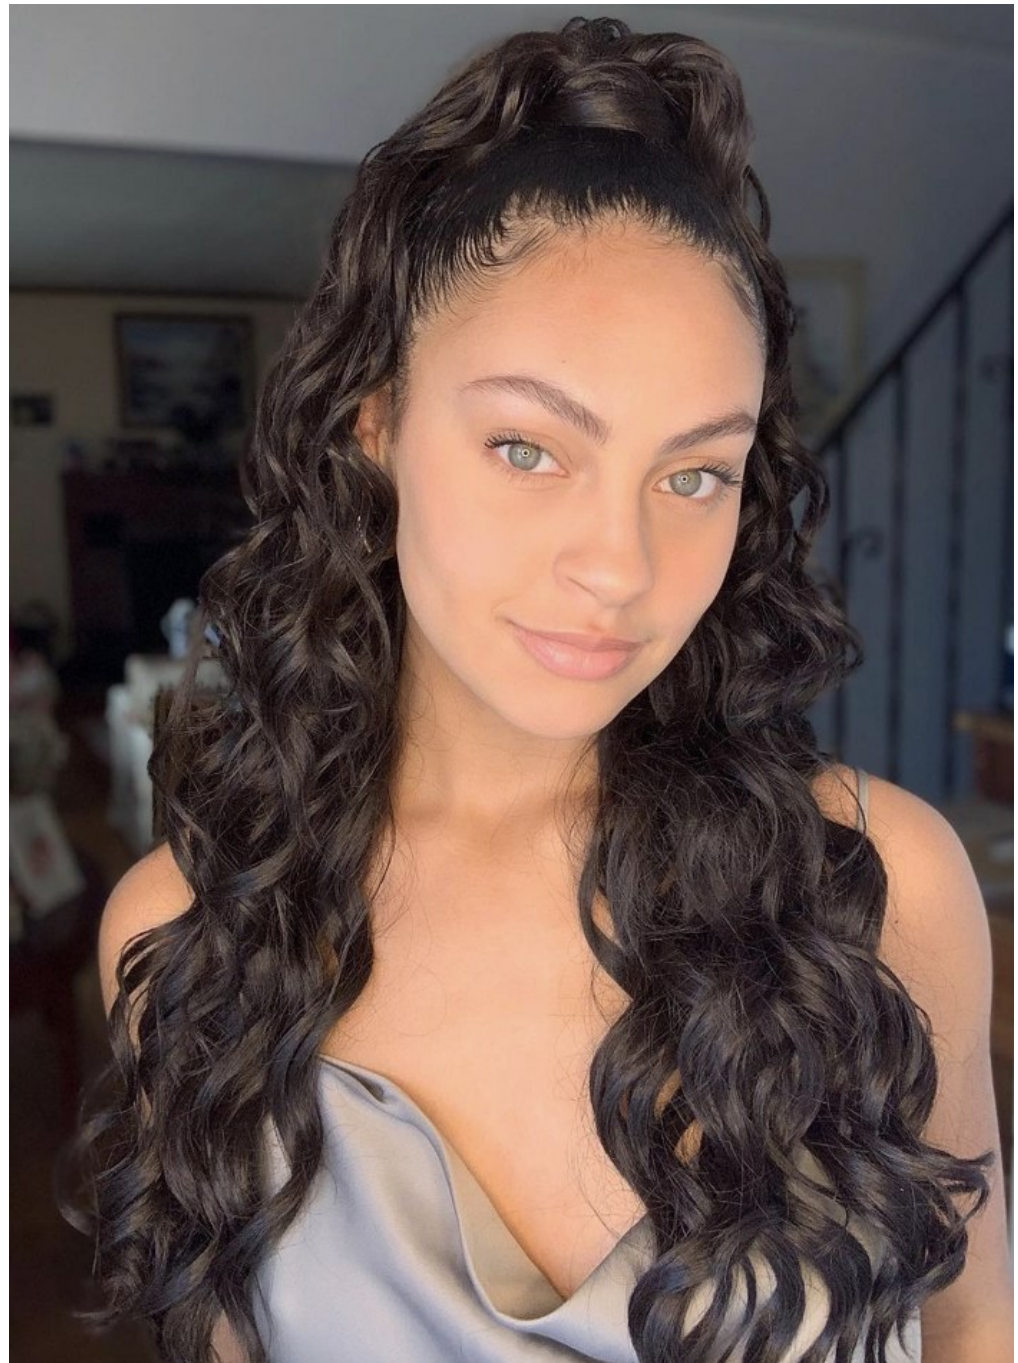

Ashley King Height 5'8" | 173cm Bust 32" | 81cm Waist 26" | 66cm Hips 37" | 94cm
Dress 2-4 US | 32-34 EU Shoe 9.5 US | 40.5 EU Hair Brown Eyes Green

Ashley King Height 5'8" | 173cm Bust 32" | 81cm Waist 26" | 66cm Hips 37" | 94cm
Dress 2-4 US | 32-34 EU Shoe 9.5 US | 40.5 EU Hair Brown Eyes Green