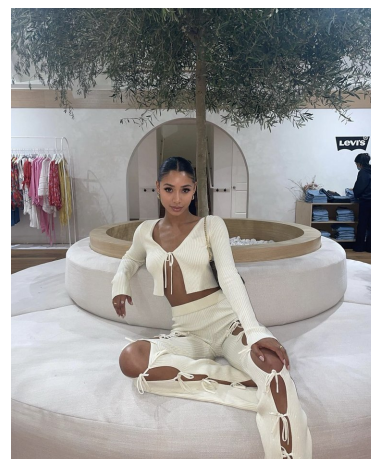

Ally Rossel Height 5'8" | 173cm Bust 32" | 81cm Waist 25" | 64cm Hips 34" | 86cm
Dress 2 US | 32 EU Shoe 8 US | 39 EU Hair Dark Brown Eyes Brown

Ally Rossel Height 5'8" | 173cm Bust 32" | 81cm Waist 25" | 64cm Hips 34" | 86cm
Dress 2 US | 32 EU Shoe 8 US | 39 EU Hair Dark Brown Eyes Brown