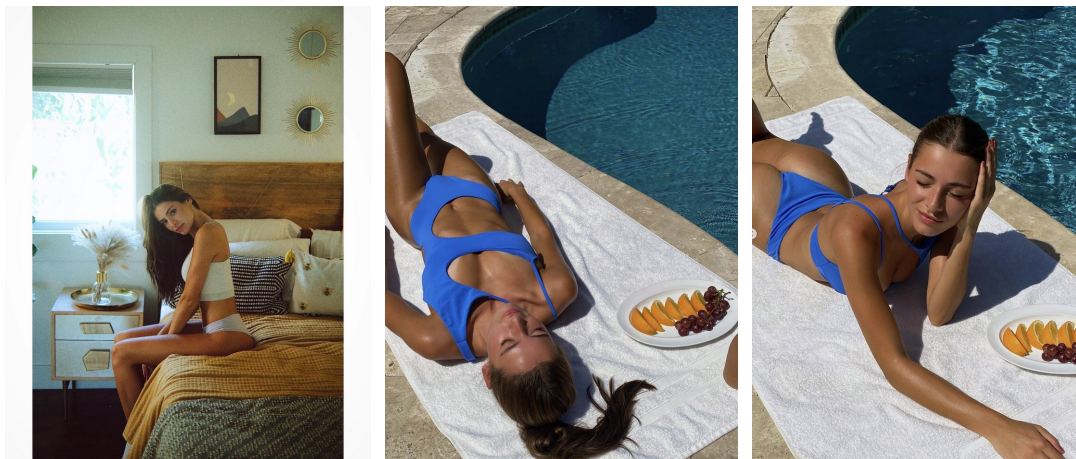

Aimee Cavaliere Height 5'7.5" | 171cm Bust 32" | 81cm Waist 24" | 61cm Hips 34" | 86cm  
Dress 2 US | 32 EU Shoe 8 US | 39 EU Hair Brown Eyes Brown

Aimee Cavaliere   Height 5'7.5" | 171cm   Bust 32" | 81cm   Waist 24" | 61cm   Hips 34" | 86cm  
Dress 2 US | 32 EU   Shoe 8 US | 39 EU   Hair Brown   Eyes Brown