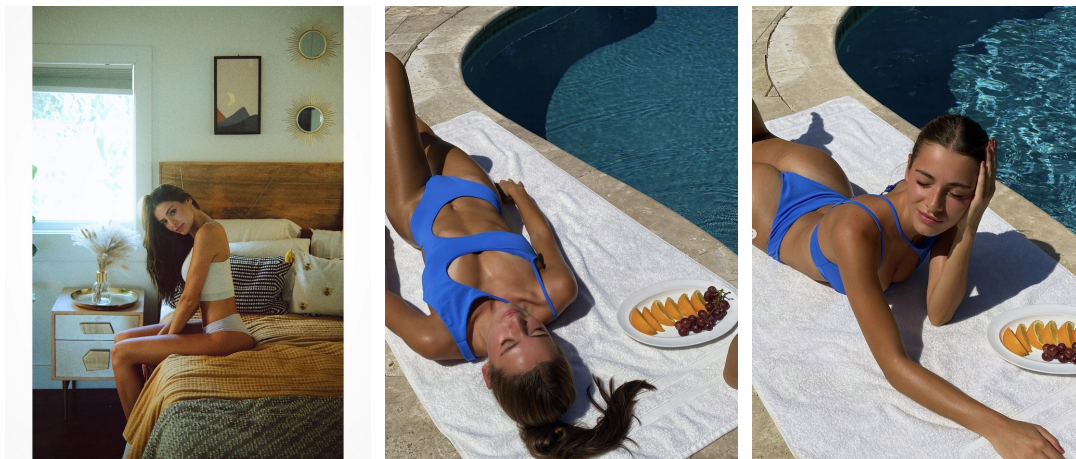

Aimee Cavaliere Height 5'7.5" | 171cm Bust 32" | 81cm Waist 24" | 61cm Hips 34" | 86cm
Dress 2 US | 32 EU Shoe 8 US | 39 EU Hair Brown Eyes Brown

Aimee Cavaliere Height 5'7.5" | 171cm Bust 32" | 81cm Waist 24" | 61cm Hips 34" | 86cm
Dress 2 US | 32 EU Shoe 8 US | 39 EU Hair Brown Eyes Brown