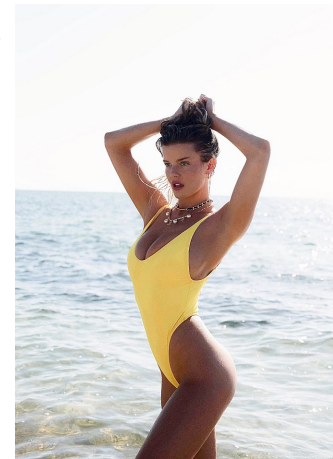

GUESS

Feedback

GUESS

Mckenzie Hewson Height 5'8.5" | 174cm Bust 34" | 86cm Waist 26" | 66cm Hips 36" | 91cm
Dress 2-4 US | 32-34 EU Shoe 8 US | 39 EU Hair Blonde Eyes Blue

Mckenzie Hewson Height 5'8.5" | 174cm Bust 34" | 86cm Waist 26" | 66cm Hips 36" | 91cm
Dress 2-4 US | 32-34 EU Shoe 8 US | 39 EU Hair Blonde Eyes Blue