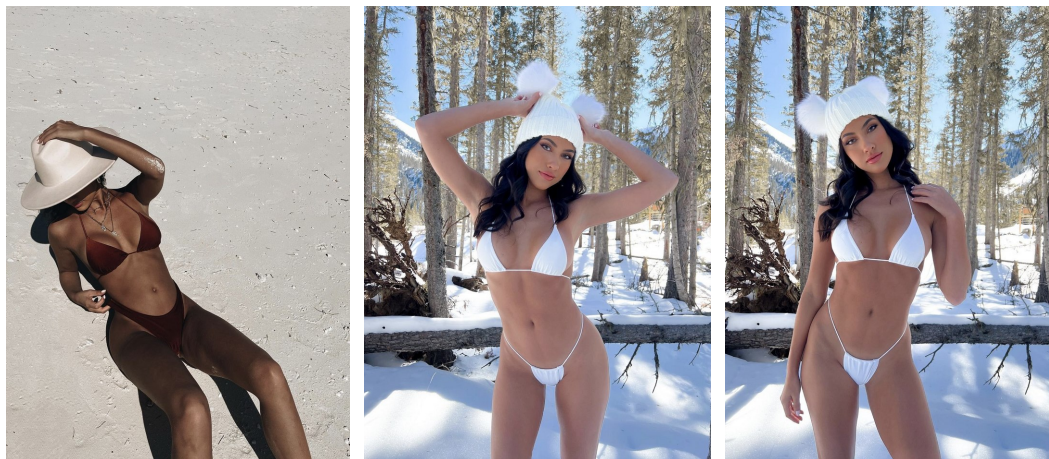

Gigi Pena Height 5'7.5" | 172cm Bust 34" | 86cm Waist 25" | 63cm Hips 34" | 86cm
Dress 2 US | 32 EU Shoe 7.5 US | 38.5 EU Hair Brown Eyes Brown

Gigi Pena Height 5'7.5" | 172cm Bust 34" | 86cm Waist 25" | 63cm Hips 34" | 86cm
Dress 2 US | 32 EU Shoe 7.5 US | 38.5 EU Hair Brown Eyes Brown