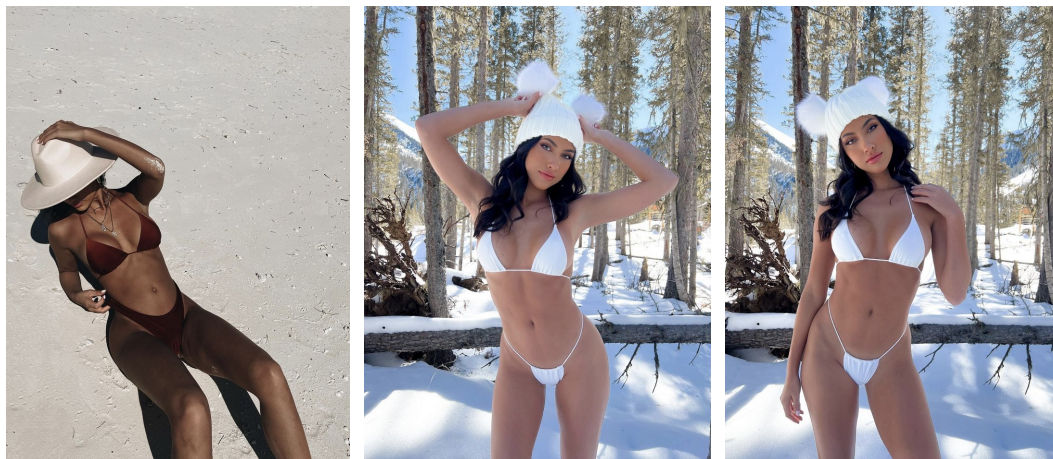

Gigi Pena Height 5'7.5" | 172cm Bust 34" | 86cm Waist 25" | 63cm Hips 34" | 86cm  
Dress 2 US | 32 EU Shoe 7.5 US | 38.5 EU Hair Brown Eyes Brown

Gigi Pena Height 5'7.5" | 172cm Bust 34" | 86cm Waist 25" | 63cm Hips 34" | 86cm  
Dress 2 US | 32 EU Shoe 7.5 US | 38.5 EU Hair Brown Eyes Brown