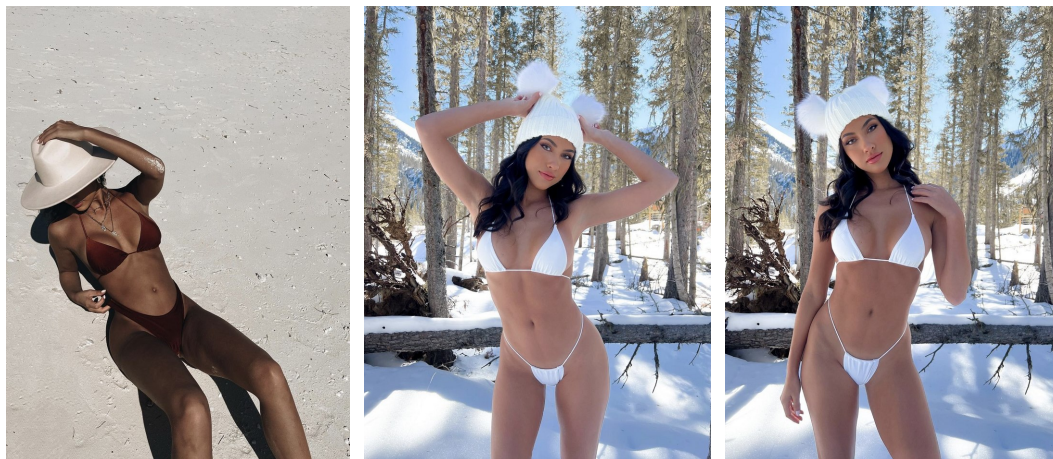

Gigi Pena Height 5'7.5" | 172cm Bust 34" | 86cm Waist 25" | 63cm Hips 34" | 86cm
Dress 2 US | 32 EU Shoe 7.5 US | 38.5 EU Hair Brown Eyes Brown

Gigi Pena Height 5'7.5" | 172cm Bust 34" | 86cm Waist 25" | 63cm Hips 34" | 86cm
Dress 2 US | 32 EU Shoe 7.5 US | 38.5 EU Hair Brown Eyes Brown