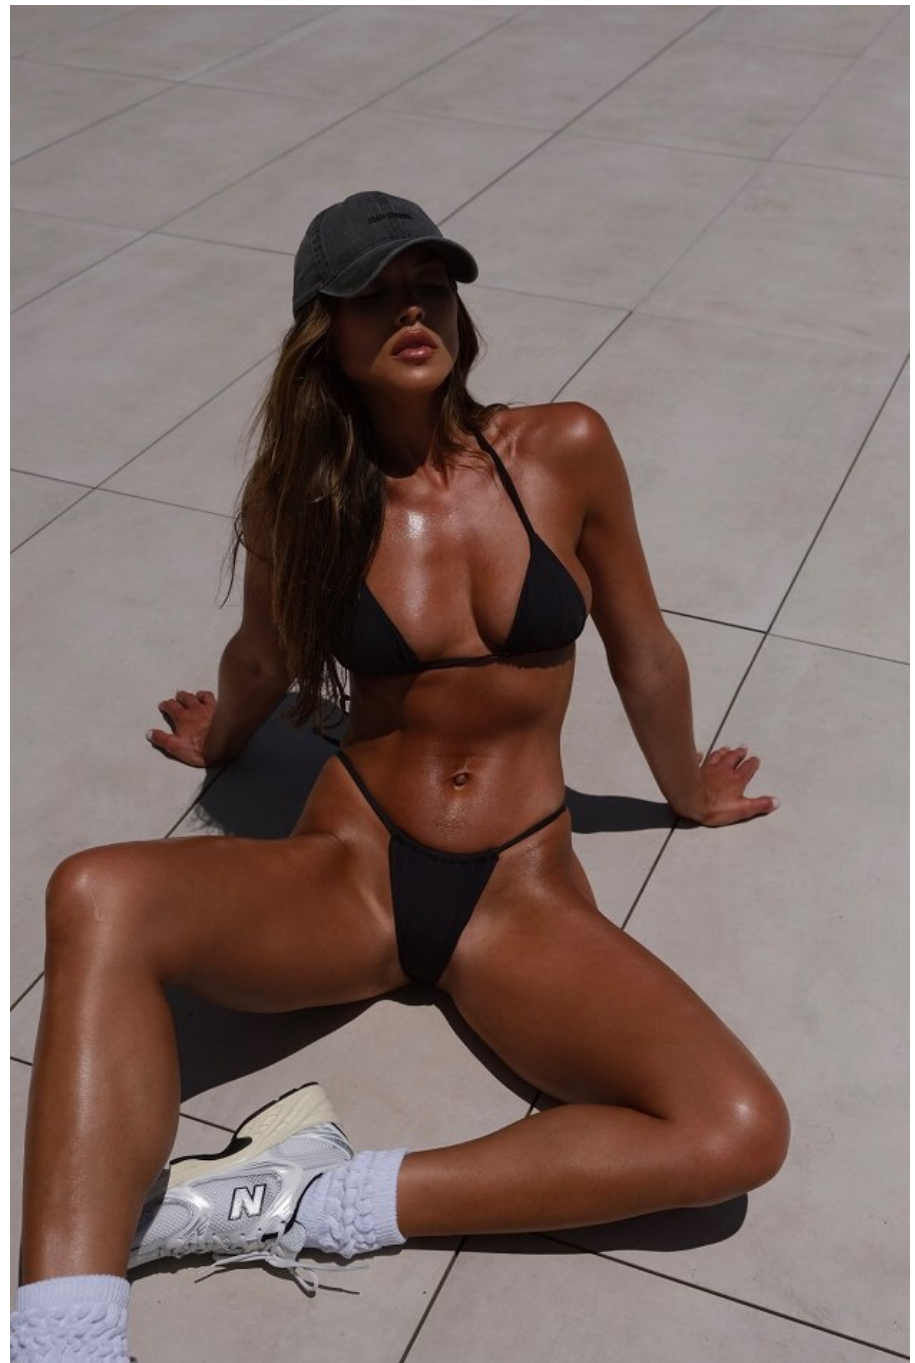

Cherokee Luker Height 5'9.5" | 176cm Bust 34" | 86cm Waist 26" | 66cm Hips 39" | 99cm
Dress 4 US | 34 EU Shoe 9.5 US | 40.5 EU Hair Brown Eyes Hazel

Cherokee Luker Height 5'9.5" | 176cm Bust 34" | 86cm Waist 26" | 66cm Hips 39" | 99cm
Dress 4 US | 34 EU Shoe 9.5 US | 40.5 EU Hair Brown Eyes Hazel

Cherokee Luker Height 5'9.5" | 176cm Bust 34" | 86cm Waist 26" | 66cm Hips 39" | 99cm
Dress 4 US | 34 EU Shoe 9.5 US | 40.5 EU Hair Brown Eyes Hazel