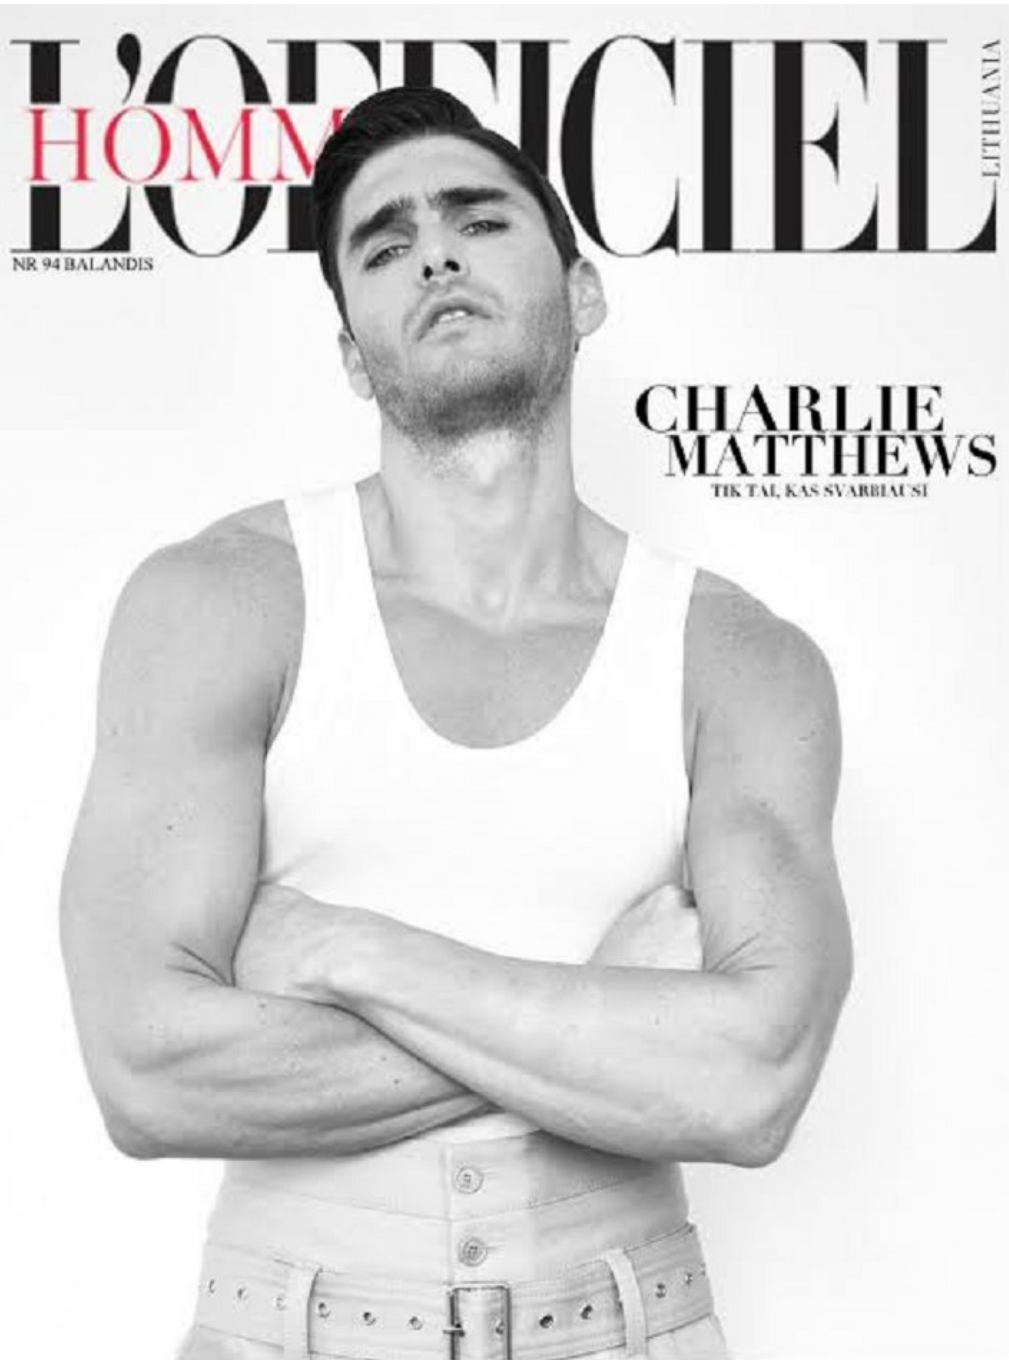

DAMAN

DAMAN.CO.ID
OCT/NOV 2022
IDR 90.000
\$10
US\$18

OWN STYLE

CHARLIE MATTHEWS

THE OUTER LIMITS

MARLON WAYANS - AFGANSYAH REZA - MAXIME BOUTTIER

L'OFFICIEL HOMMES

NR 94 BALANDIS

CHARLIE MATTHEWS

TIK TAL, KAS SVARBIUSI

Charlie Matthews Height 6'1" | 185cm Suit 40" | 101cm R Shirt 34" | 86cm Waist 31" | 79cm
Inseam 32" | 81cm Shoe 11.5 US | 46 EU Hair Black Eyes Green

CGM
CAROLINE GLEASON
MANAGEMENT

Charlie Matthews Height 6'1" | 185cm Suit 40" | 101cm R Shirt 34" | 86cm Waist 31" | 79cm
Inseam 32" | 81cm Shoe 11.5 US | 46 EU Hair Black Eyes Green

GUESS

Charlie Matthews Height 6'1" | 185cm Suit 40" | 101cm R Shirt 34" | 86cm Waist 31" | 79cm
Inseam 32" | 81cm Shoe 11.5 US | 46 EU Hair Black Eyes Green

CGM
CAROLINE GLEASON
MANAGEMENT

Charlie Matthews Height 6'1" | 185cm Suit 40" | 101cm R Shirt 34" | 86cm Waist 31" | 79cm
Inseam 32" | 81cm Shoe 11.5 US | 46 EU Hair Black Eyes Green

CGM
CAROLINE GLEASON
MANAGEMENT