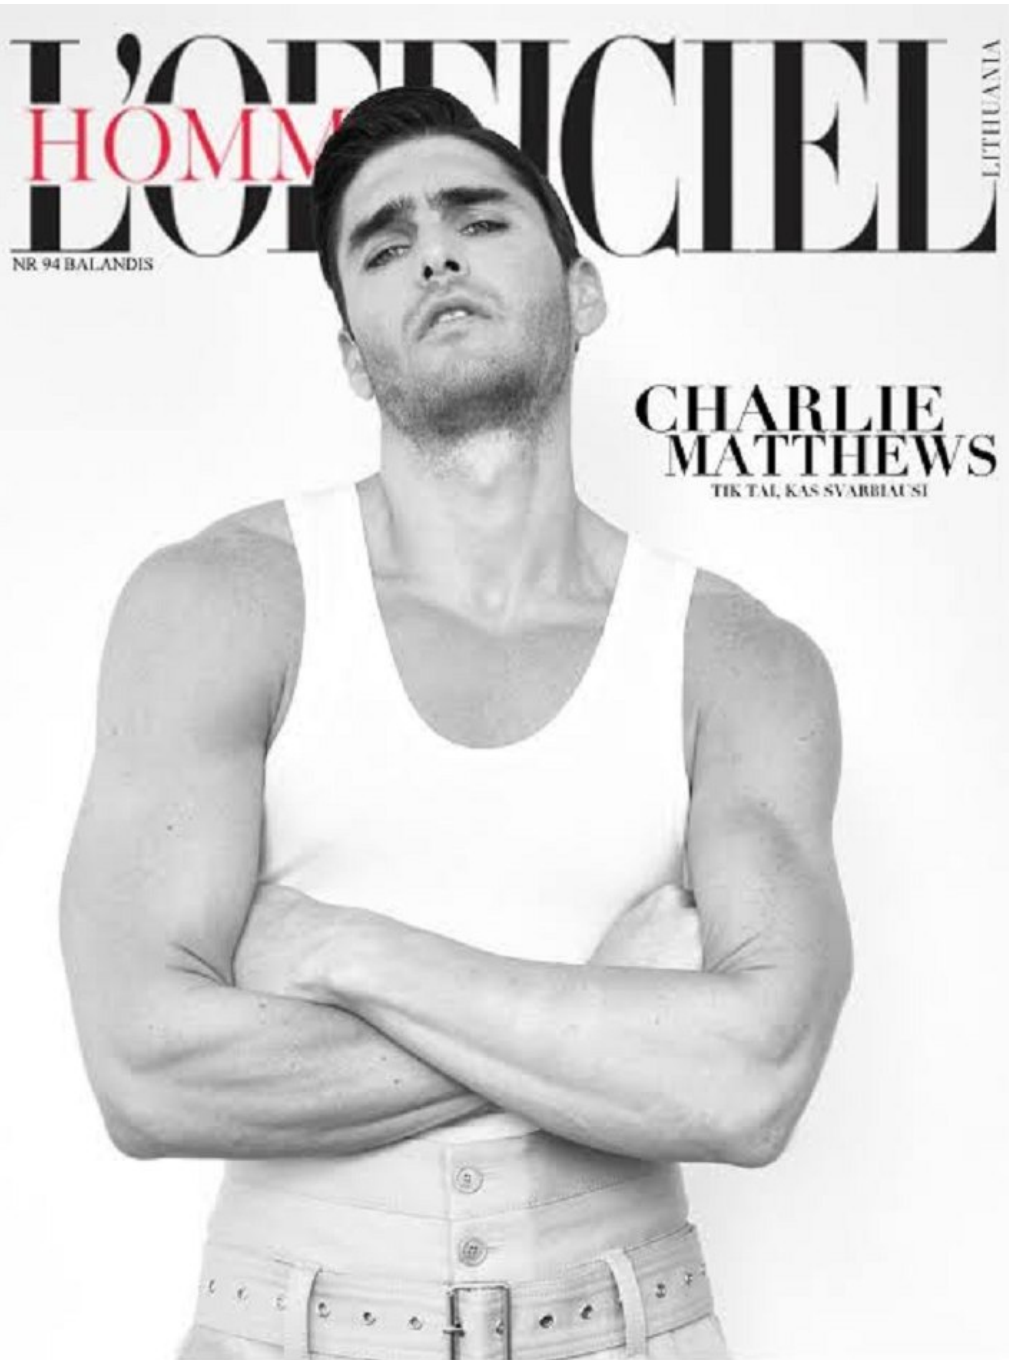

## CHARLIE MATTHEWS

TIK TAL, KAS SVARBIUSI

Charlie Matthews Height 6'1" | 185cm Suit 40" | 101cm R Shirt 34" | 86cm Waist 31" | 79cm  
Inseam 32" | 81cm Shoe 11.5 US | 46 EU Hair Black Eyes Green

**CGM**  
CAROLINE GLEASON  
MANAGEMENT