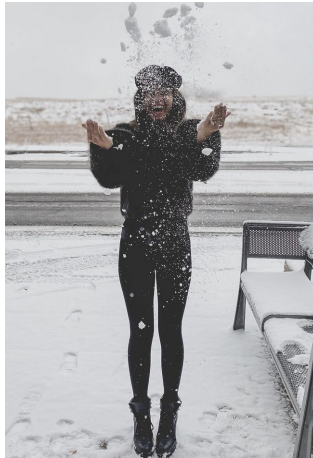

Kiana Kaye Height 5'8.5" | 174cm Bust 34" | 86cm Waist 26" | 66cm Hips 36" | 91cm
Dress 4 US | 34 EU Shoe 8 US | 39 EU Hair Brown Eyes Green

Kiana Kaye Height 5'8.5" | 174cm Bust 34" | 86cm Waist 26" | 66cm Hips 36" | 91cm
Dress 4 US | 34 EU Shoe 8 US | 39 EU Hair Brown Eyes Green