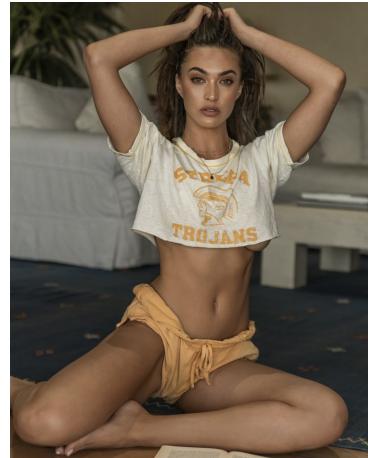

Chanel Stewart Height 5'9" | 175cm Bust 34" | 86cm Waist 24" | 61cm Hips 34" | 86cm
Dress 2-4 US | 32-34 EU Shoe 7 US | 38 EU Hair Brown Eyes Green

Chanel Stewart Height 5'9" | 175cm Bust 34" | 86cm Waist 24" | 61cm Hips 34" | 86cm
Dress 2-4 US | 32-34 EU Shoe 7 US | 38 EU Hair Brown Eyes Green