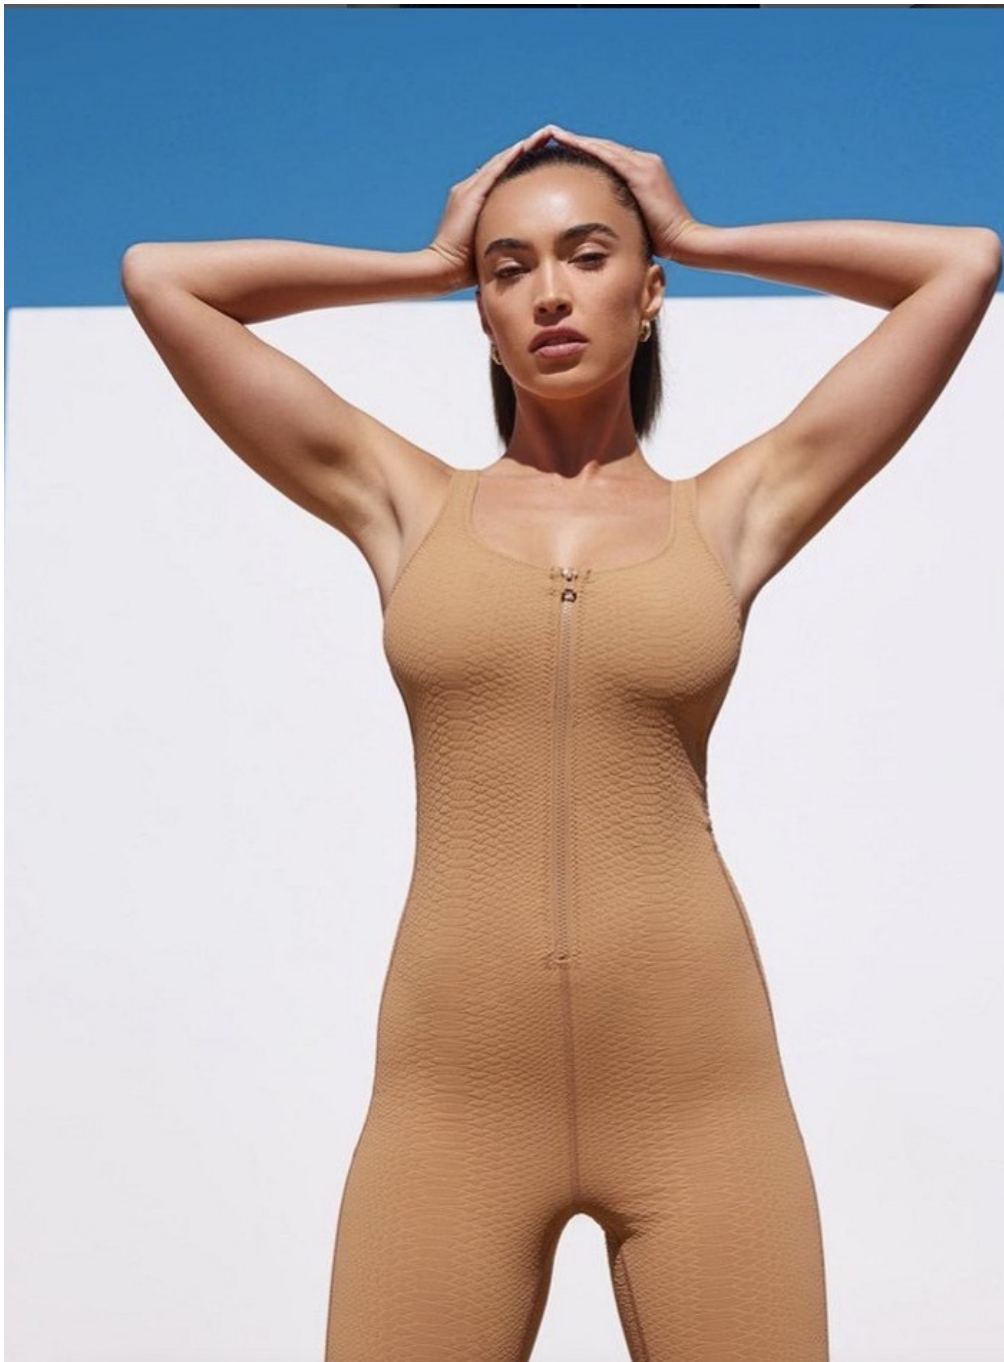

Chanel Stewart Height 5'9" | 175cm Bust 34" | 86cm Waist 24" | 61cm Hips 34" | 86cm  
Dress 2-4 US | 32-34 EU Shoe 7 US | 38 EU Hair Brown Eyes Green

Chanel Stewart    Height 5'9" | 175cm    Bust 34" | 86cm    Waist 24" | 61cm    Hips 34" | 86cm  
Dress 2-4 US | 32-34 EU    Shoe 7 US | 38 EU    Hair Brown    Eyes Green

Chanel Stewart Height 5'9" | 175cm Bust 34" | 86cm Waist 24" | 61cm Hips 34" | 86cm  
Dress 2-4 US | 32-34 EU Shoe 7 US | 38 EU Hair Brown Eyes Green

Sheer long-sleeve mini with all-over chevron-placed fringe, about \$830, by Kaviar Gauche; [kaviargauche.com/en](http://kaviargauche.com/en). Baroque pearl and abalone earrings by Pamela Love; [pamelalove.com](http://pamelalove.com). Freshwater pearl ring by Lady Grey; [ladygreyjewelry.com](http://ladygreyjewelry.com). Crystal-embellished minaudière by Nina Shoes; [ninashoes.com](http://ninashoes.com). Blue faux-crocodile knee-high boots by ShoeDazzle; [shoedazzle.com](http://shoedazzle.com).

Chanel Stewart Height 5'9" | 175cm Bust 34" | 86cm Waist 24" | 61cm Hips 34" | 86cm  
Dress 2-4 US | 32-34 EU Shoe 7 US | 38 EU Hair Brown Eyes Green

**CGM**  
CAROLINE GLEASON  
MANAGEMENT

Chanel Stewart Height 5'9" | 175cm Bust 34" | 86cm Waist 24" | 61cm Hips 34" | 86cm  
Dress 2-4 US | 32-34 EU Shoe 7 US | 38 EU Hair Brown Eyes Green