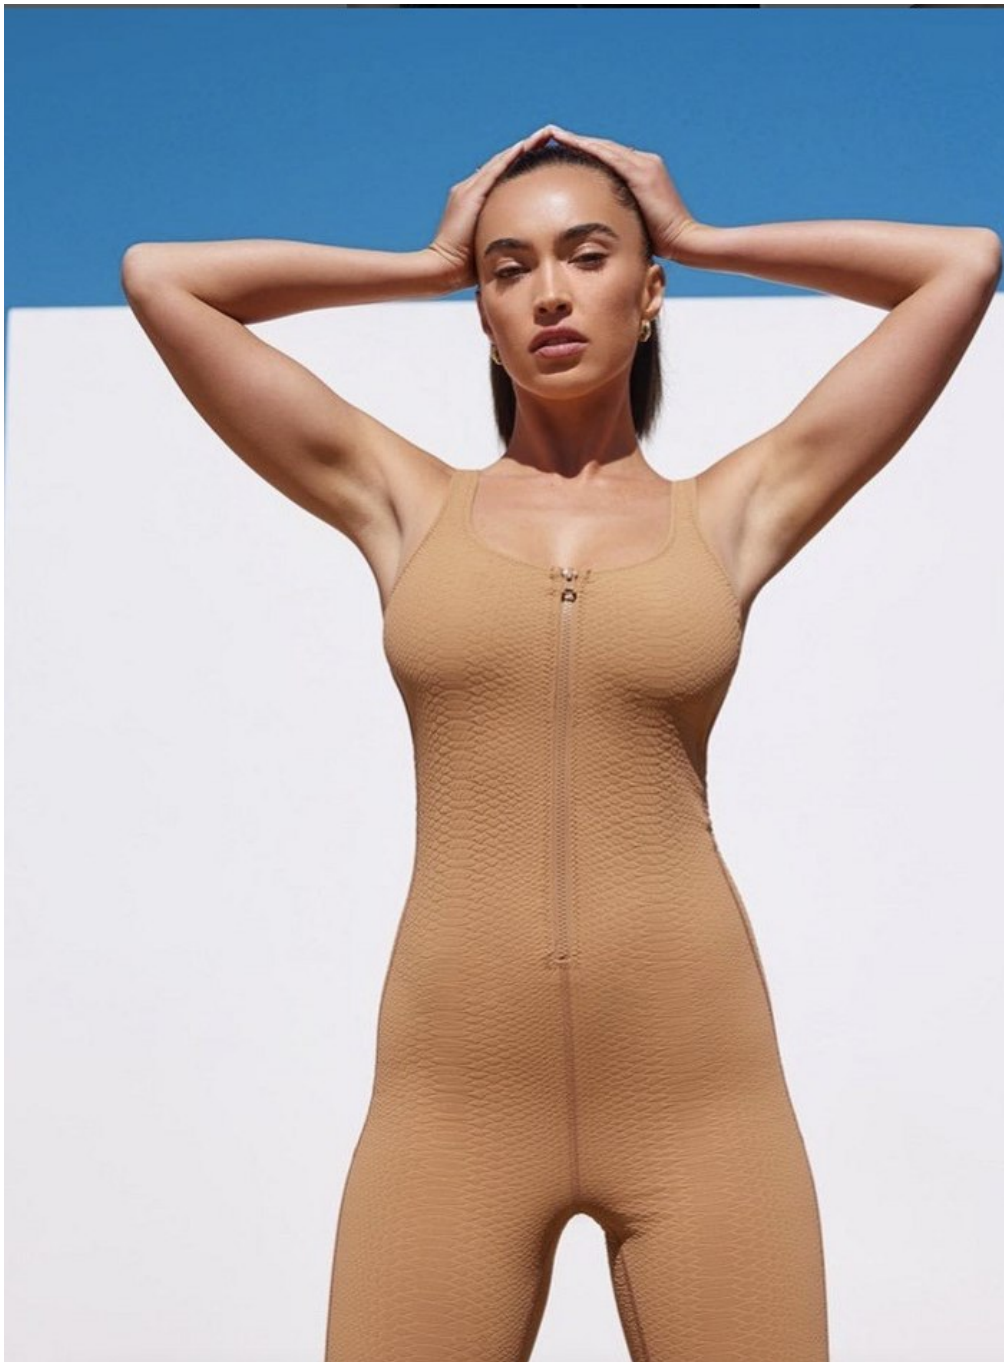

Chanel Stewart Height 5'9" | 175cm Bust 34" | 86cm Waist 24" | 61cm Hips 34" | 86cm
Dress 2-4 US | 32-34 EU Shoe 7 US | 38 EU Hair Brown Eyes Green

Chanel Stewart Height 5'9" | 175cm Bust 34" | 86cm Waist 24" | 61cm Hips 34" | 86cm
Dress 2-4 US | 32-34 EU Shoe 7 US | 38 EU Hair Brown Eyes Green

Chanel Stewart Height 5'9" | 175cm Bust 34" | 86cm Waist 24" | 61cm Hips 34" | 86cm
Dress 2-4 US | 32-34 EU Shoe 7 US | 38 EU Hair Brown Eyes Green

Sheer long-sleeve mini with all-over chevron-placed fringe, about \$830, by Kaviar Gauche; kaviargauche.com/en. Baroque pearl and abalone earrings by Pamela Love; pamelalove.com. Freshwater pearl ring by Lady Grey; ladygreyjewelry.com. Crystal-embellished minaudière by Nina Shoes; ninashoes.com. Blue faux-crocodile knee-high boots by ShoeDazzle; shoedazzle.com.

Chanel Stewart Height 5'9" | 175cm Bust 34" | 86cm Waist 24" | 61cm Hips 34" | 86cm
Dress 2-4 US | 32-34 EU Shoe 7 US | 38 EU Hair Brown Eyes Green

CGM
CAROLINE GLEASON
MANAGEMENT

Chanel Stewart Height 5'9" | 175cm Bust 34" | 86cm Waist 24" | 61cm Hips 34" | 86cm
 Dress 2-4 US | 32-34 EU Shoe 7 US | 38 EU Hair Brown Eyes Green