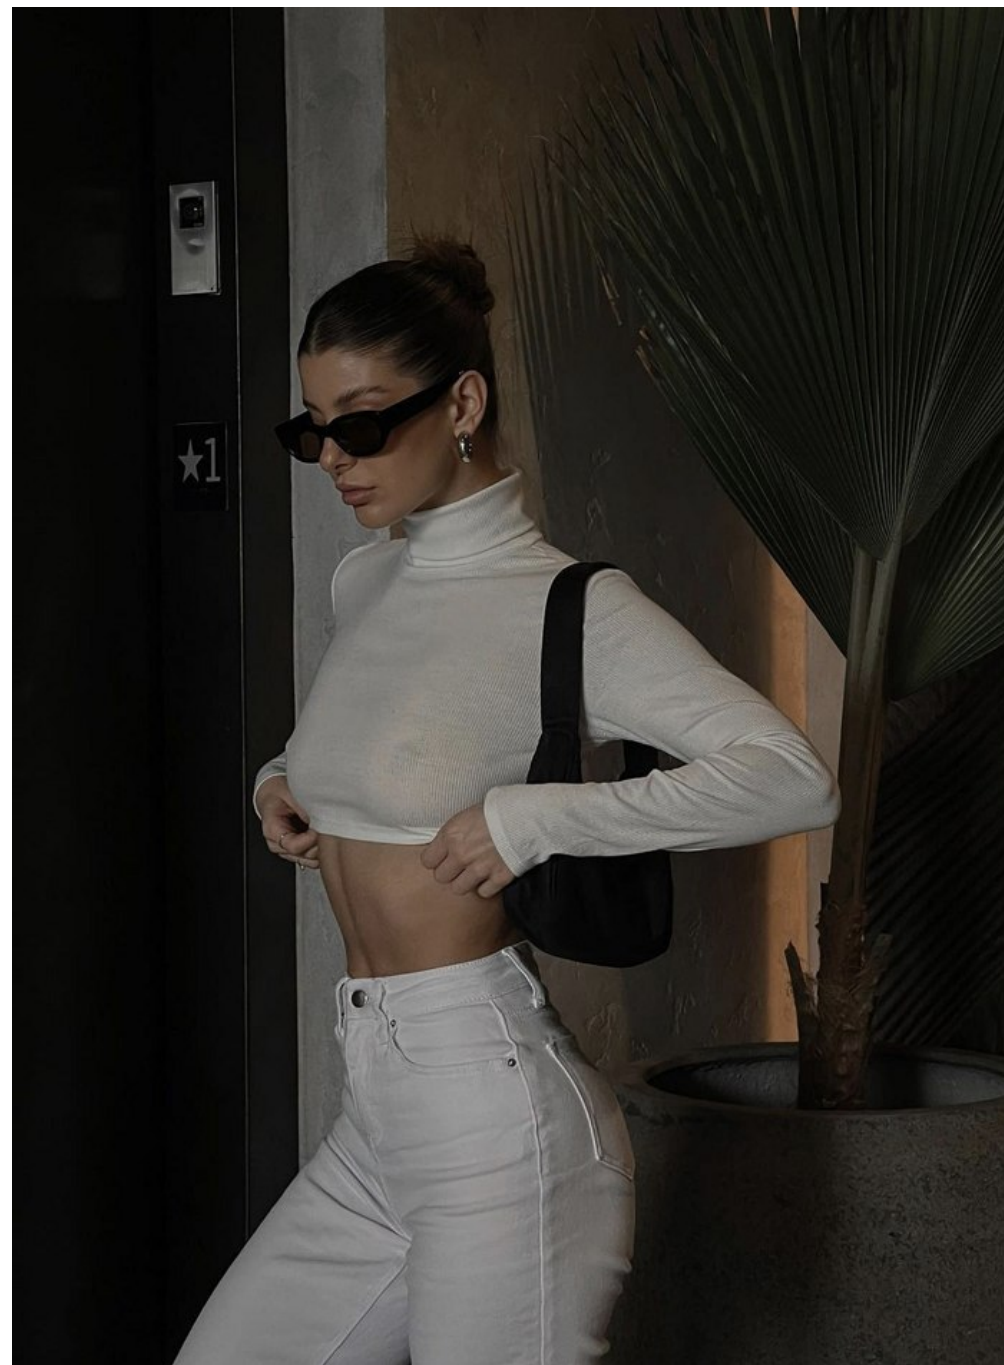

Ashley Dickerson Height 5'8" | 173cm Bust 34" | 86cm Waist 25" | 63cm Hips 35" | 89cm
Dress 2 US | 32 EU Shoe 7 US | 38 EU Hair Brown Eyes Brown