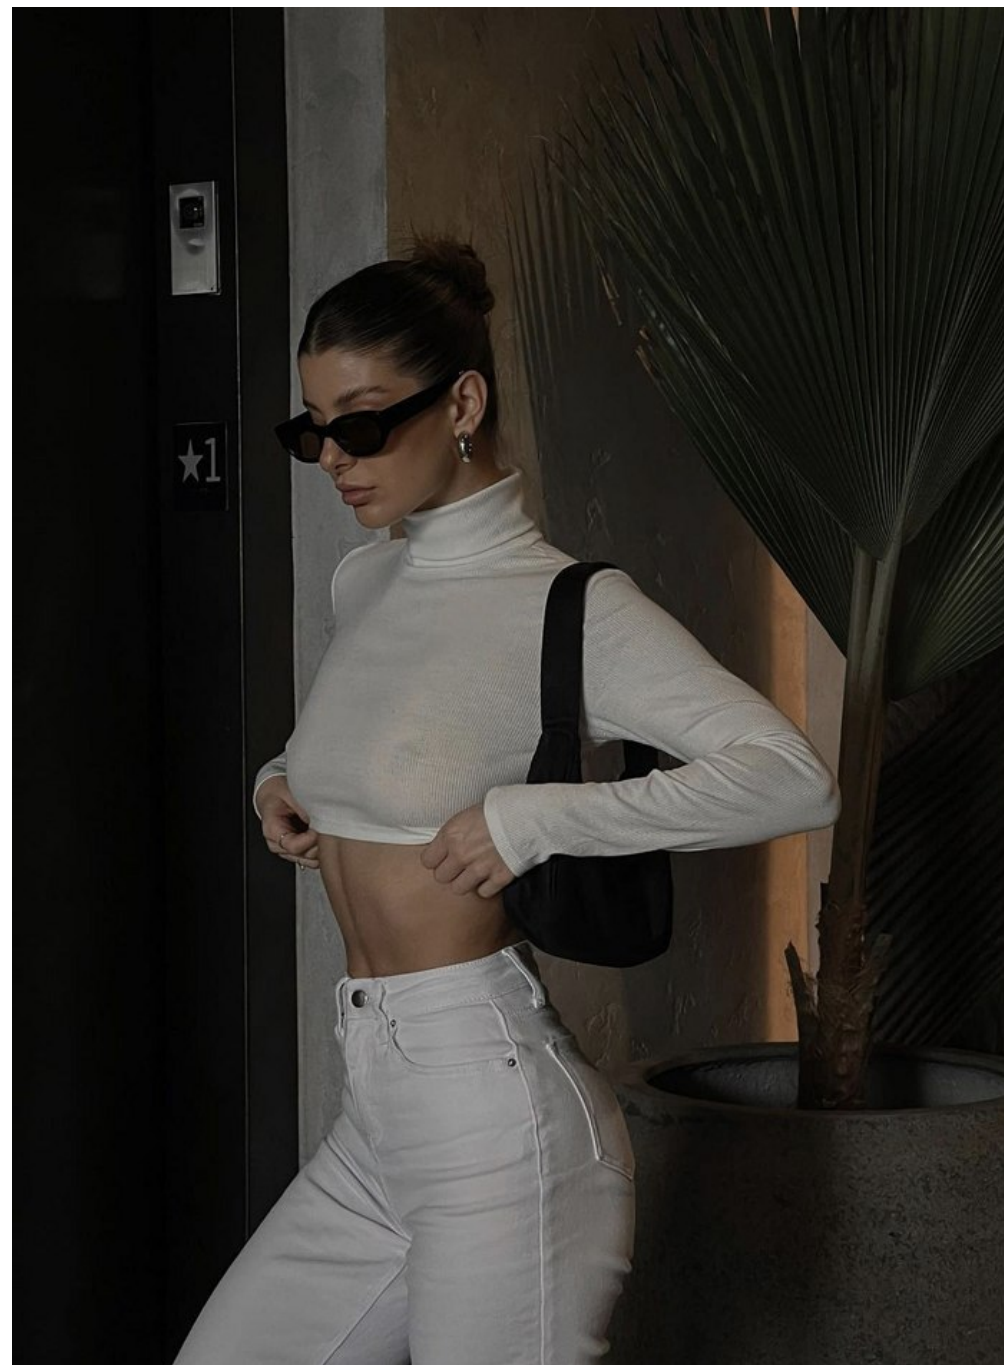

Ashley Dickerson   Height 5'8" | 173cm   Bust 34" | 86cm   Waist 25" | 63cm   Hips 35" | 89cm
Dress 2 US | 32 EU   Shoe 7 US | 38 EU   Hair Brown   Eyes Brown