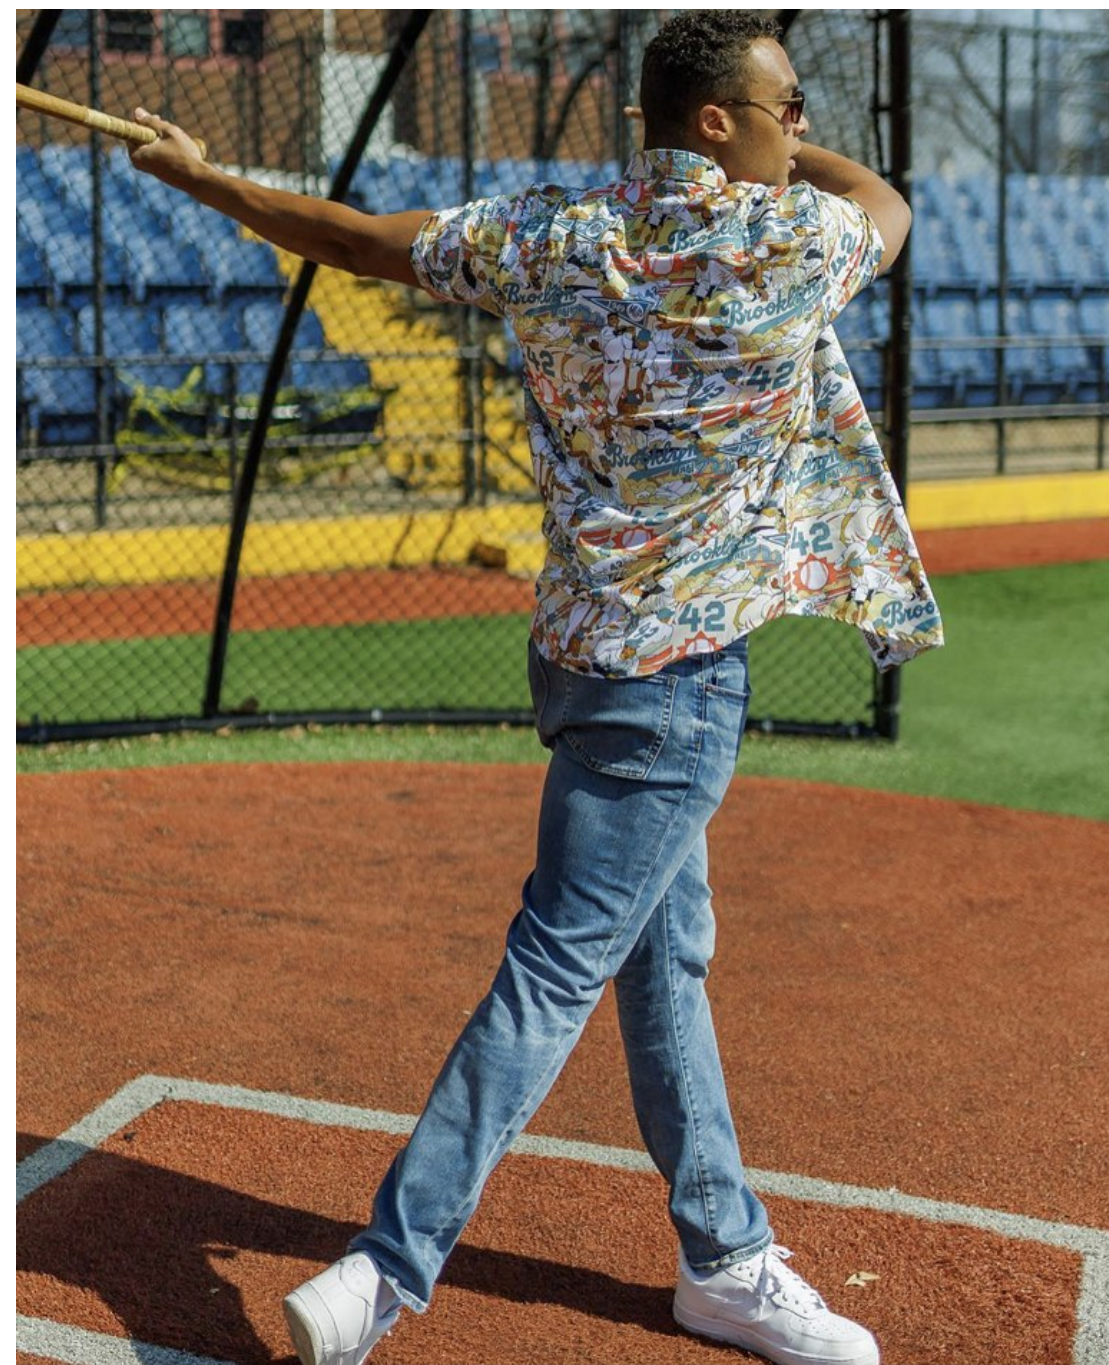

Dale Moss Height 6'2" | 188cm Suit 32" | 81cm L Shirt 33" | 84cm Waist 32" | 81cm
Inseam 33" | 84cm Shoe 13 US | 48 EU Hair Brown Eyes Hazel