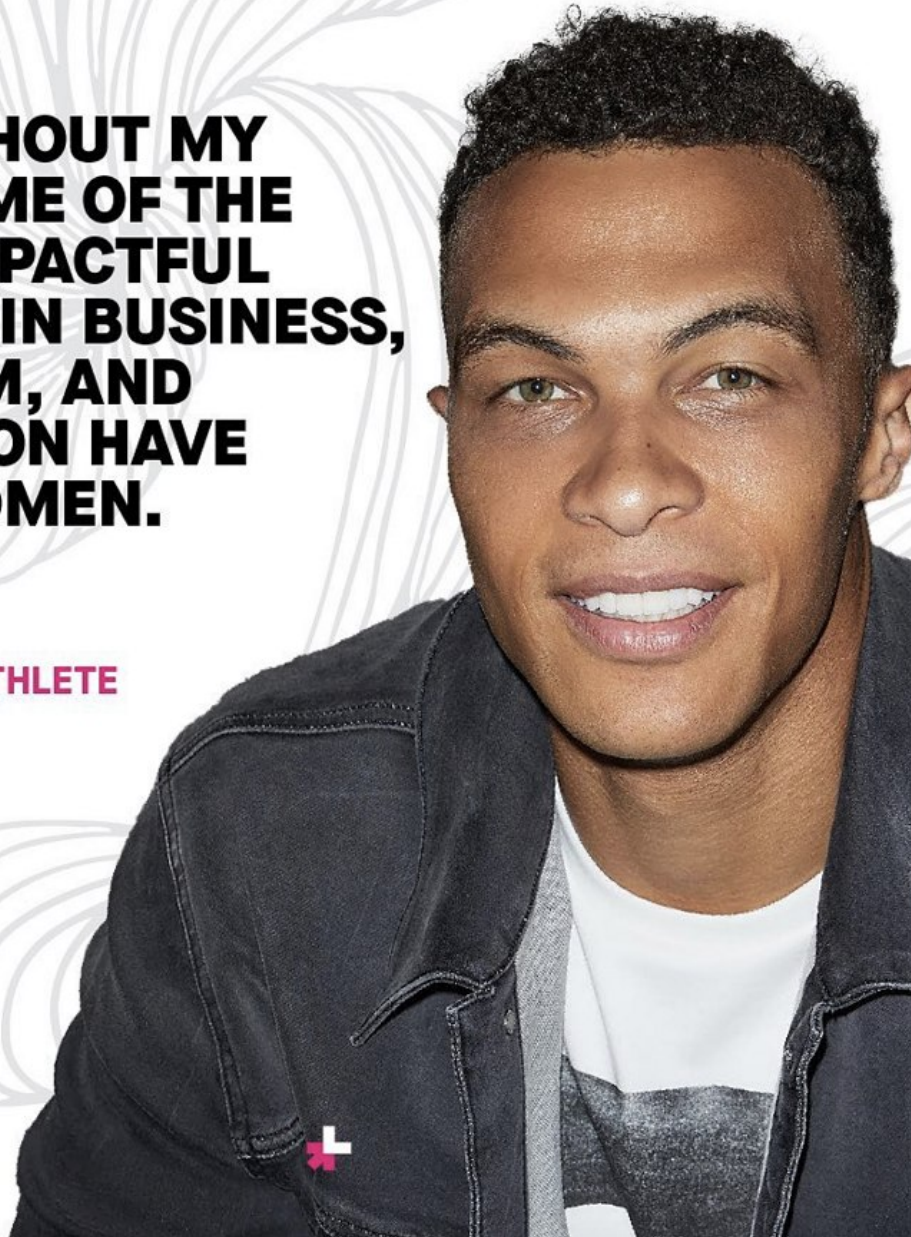

TOP MODEL

FOOTBALL PLAYER, RED CARPET ICON, POSSIBLY THE SEXIEST MAN ALIVE, DALE MOSS SHOWS US WHAT HE'S GOT

PHOTOGRAPHED BY
SARAH ORBANIC
STYLED BY CHRISTIAN BUENO

Dale Moss Height 6'2" | 188cm Suit 32" | 81cm L Shirt 33" | 84cm Waist 32" | 81cm
Inseam 33" | 84cm Shoe 13 US | 48 EU Hair Brown Eyes Hazel

Dale Moss Height 6'2" | 188cm Suit 32" | 81cm L Shirt 33" | 84cm Waist 32" | 81cm
Inseam 33" | 84cm Shoe 13 US | 48 EU Hair Brown Eyes Hazel

“

**THROUGHOUT MY
LIFE, SOME OF THE
MOST IMPACTFUL
FIGURES IN BUSINESS,
ACTIVISM, AND
EDUCATION HAVE
BEEN WOMEN.**

”

DALE MOSS
FORMER NFL ATHLETE
MODEL & HOST

#IWD2022

Dale Moss Height 6'2" | 188cm Suit 32" | 81cm L Shirt 33" | 84cm Waist 32" | 81cm
Inseam 33" | 84cm Shoe 13 US | 48 EU Hair Brown Eyes Hazel

CGM
CAROLINE GLEASON
MANAGEMENT