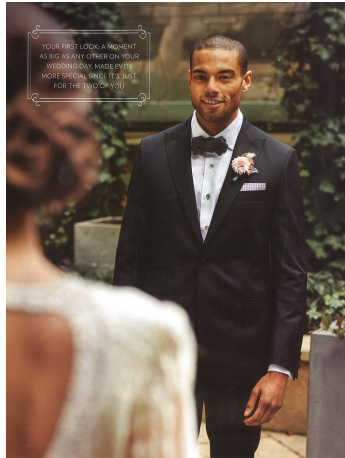

Sean Myrie Height 6'0" | 183cm Suit 40" | 101cm R Shirt 32" | 81cm Waist 31" | 79cm
 Inseam 32" | 81cm Shoe 11 US | 45 EU Hair Black Eyes Brown

Sean Myrie Height 6'0" | 183cm Suit 40" | 101cm R Shirt 32" | 81cm Waist 31" | 79cm
 Inseam 32" | 81cm Shoe 11 US | 45 EU Hair Black Eyes Brown