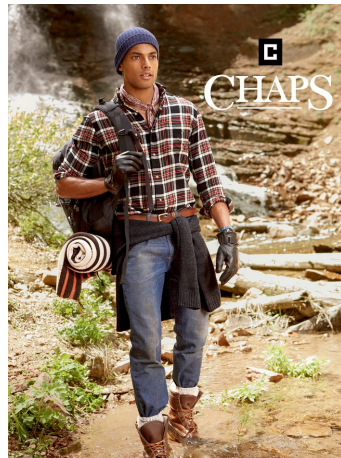

Sean Myrie Height 6'0" | 183cm Suit 40" | 101cm R Shirt 32" | 81cm Waist 31" | 79cm
 Inseam 32" | 81cm Shoe 11 US | 45 EU Hair Black Eyes Brown

Sean Myrie Height 6'0" | 183cm Suit 40" | 101cm R Shirt 32" | 81cm Waist 31" | 79cm
 Inseam 32" | 81cm Shoe 11 US | 45 EU Hair Black Eyes Brown