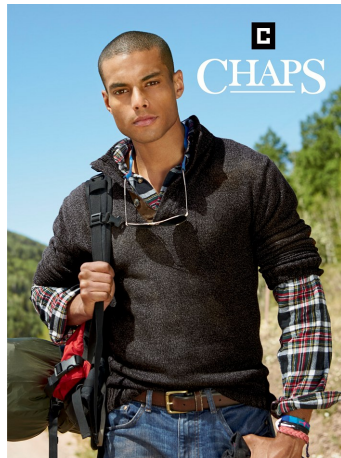

Sean Myrie Height 6'0" | 183cm Suit 40" | 101cm R Shirt 32" | 81cm Waist 31" | 79cm
 Inseam 32" | 81cm Shoe 11 US | 45 EU Hair Black Eyes Brown

Sean Myrie Height 6'0" | 183cm Suit 40" | 101cm R Shirt 32" | 81cm Waist 31" | 79cm
 Inseam 32" | 81cm Shoe 11 US | 45 EU Hair Black Eyes Brown