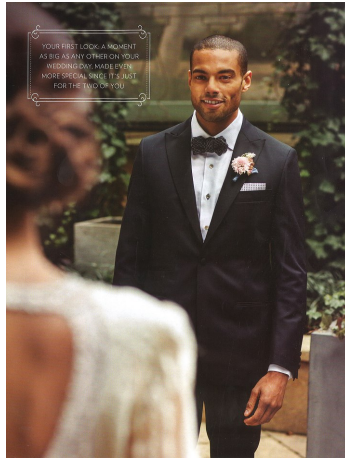

Sean Myrie Height 6'0" | 183cm Suit 40" | 101cm R Shirt 32" | 81cm Waist 31" | 79cm
 Inseam 32" | 81cm Shoe 11 US | 45 EU Hair Black Eyes Brown

Sean Myrie Height 6'0" | 183cm Suit 40" | 101cm R Shirt 32" | 81cm Waist 31" | 79cm
 Inseam 32" | 81cm Shoe 11 US | 45 EU Hair Black Eyes Brown

CGM
 CAROLINE GLEASON
 MANAGEMENT

Sean Myrie Height 6'0" | 183cm Suit 40" | 101cm R Shirt 32" | 81cm Waist 31" | 79cm
Inseam 32" | 81cm Shoe 11 US | 45 EU Hair Black Eyes Brown

Sean Myrie Height 6'0" | 183cm Suit 40" | 101cm R Shirt 32" | 81cm Waist 31" | 79cm
Inseam 32" | 81cm Shoe 11 US | 45 EU Hair Black Eyes Brown