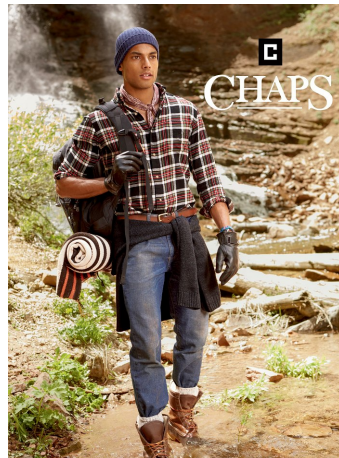

Sean Myrie Height 6'0" | 183cm Suit 40" | 101cm R Shirt 32" | 81cm Waist 31" | 79cm
 Inseam 32" | 81cm Shoe 11 US | 45 EU Hair Black Eyes Brown

Sean Myrie Height 6'0" | 183cm Suit 40" | 101cm R Shirt 32" | 81cm Waist 31" | 79cm
 Inseam 32" | 81cm Shoe 11 US | 45 EU Hair Black Eyes Brown