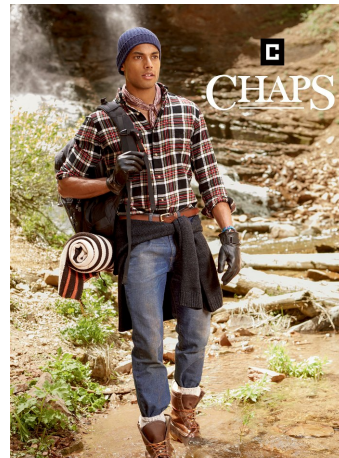

Sean Myrie Height 6'0" | 183cm Suit 40" | 101cm R Shirt 32" | 81cm Waist 31" | 79cm
 Inseam 32" | 81cm Shoe 11 US | 45 EU Hair Black Eyes Brown

Sean Myrie Height 6'0" | 183cm Suit 40" | 101cm R Shirt 32" | 81cm Waist 31" | 79cm
 Inseam 32" | 81cm Shoe 11 US | 45 EU Hair Black Eyes Brown