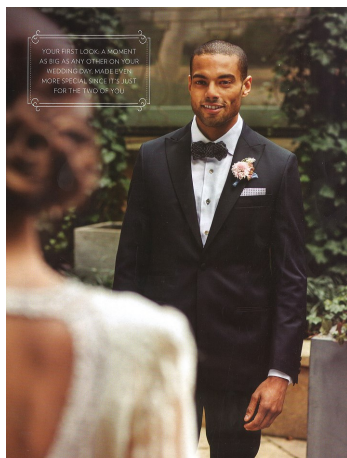

Sean Myrie Height 6'0" | 183cm Suit 40" | 101cm R Shirt 32" | 81cm Waist 31" | 79cm
 Inseam 32" | 81cm Shoe 11 US | 45 EU Hair Black Eyes Brown

Sean Myrie Height 6'0" | 183cm Suit 40" | 101cm R Shirt 32" | 81cm Waist 31" | 79cm
 Inseam 32" | 81cm Shoe 11 US | 45 EU Hair Black Eyes Brown