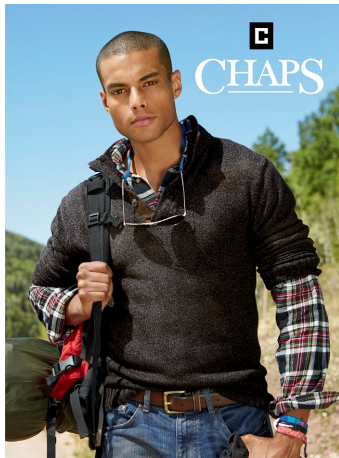

Sean Myrie Height 6'0" | 183cm Suit 40" | 101cm R Shirt 32" | 81cm Waist 31" | 79cm
 Inseam 32" | 81cm Shoe 11 US | 45 EU Hair Black Eyes Brown

Sean Myrie Height 6'0" | 183cm Suit 40" | 101cm R Shirt 32" | 81cm Waist 31" | 79cm
 Inseam 32" | 81cm Shoe 11 US | 45 EU Hair Black Eyes Brown