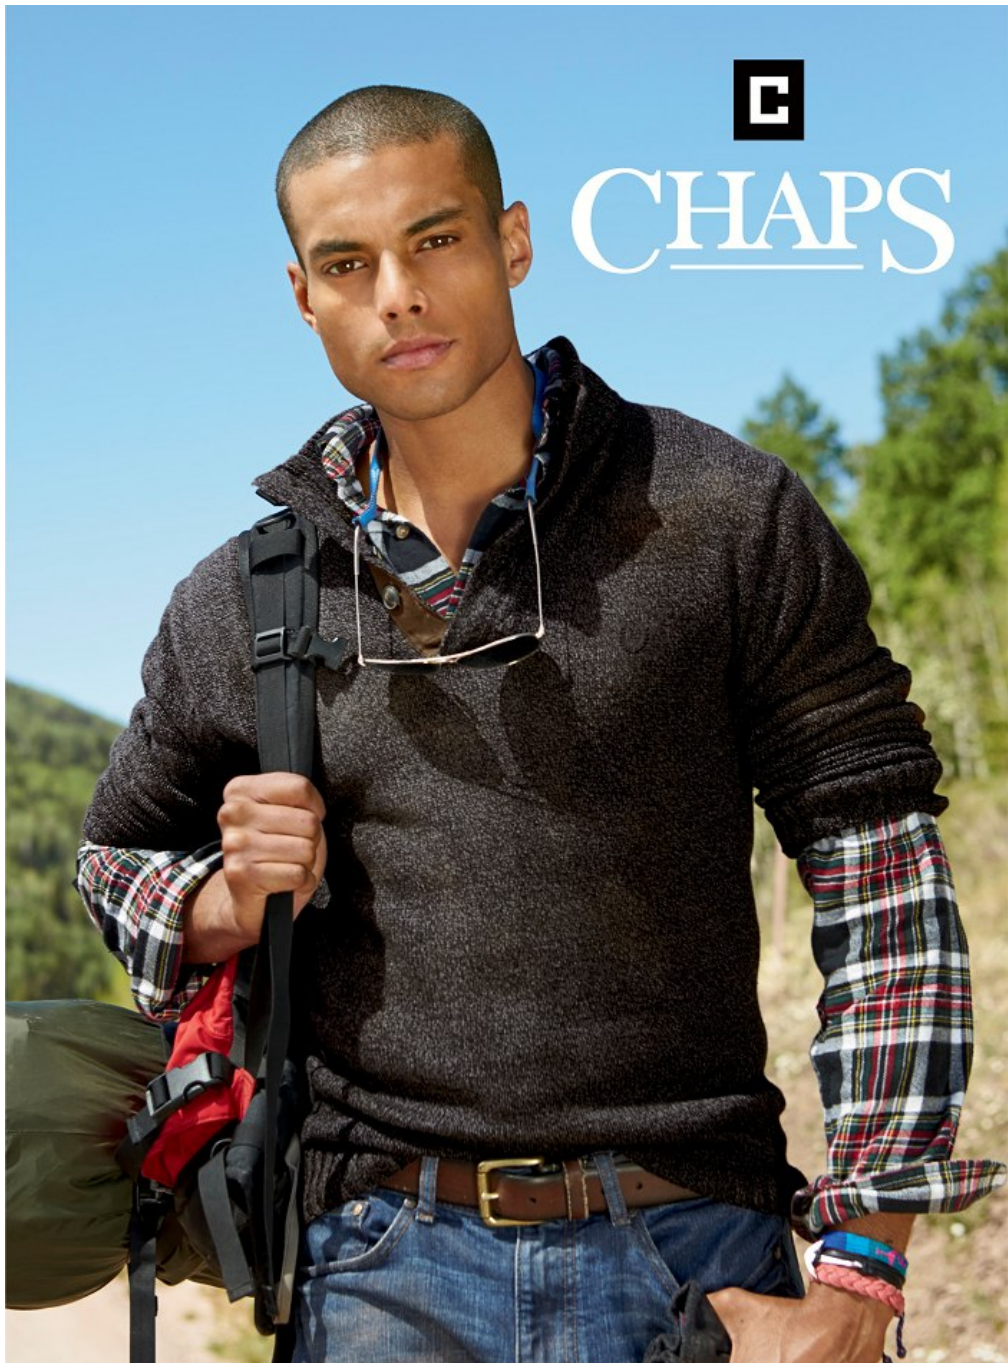

Sean Myrie Height 6'0" | 183cm Suit 40" | 101cm R Shirt 32" | 81cm Waist 31" | 79cm
Inseam 32" | 81cm Shoe 11 US | 45 EU Hair Black Eyes Brown

CGM
CAROLINE GLEASON
MANAGEMENT