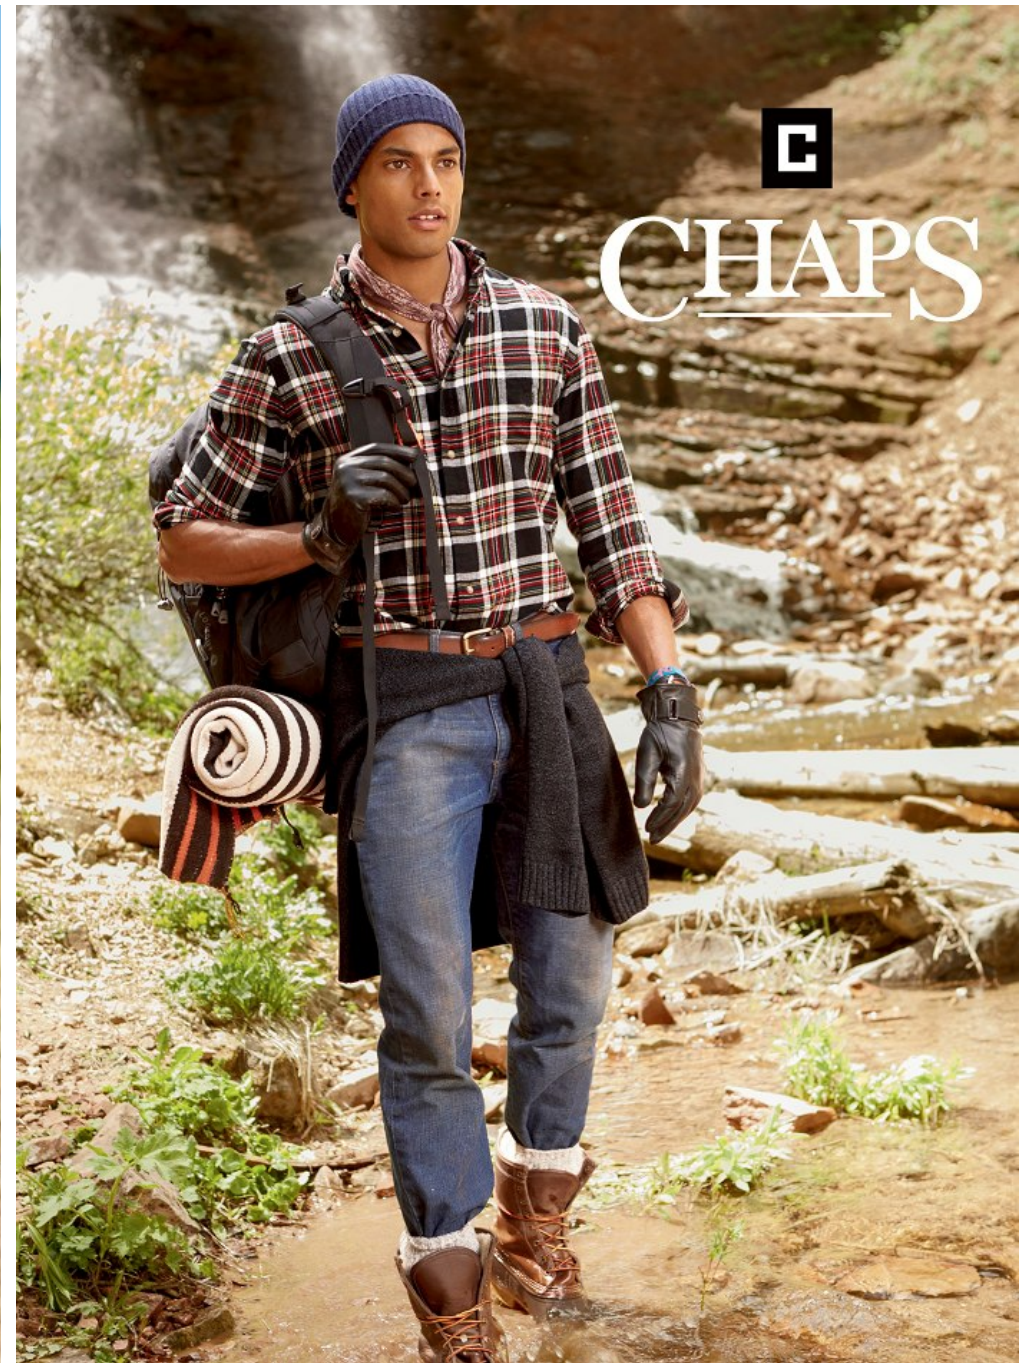

Sean Myrie Height 6'0" | 183cm Suit 40" | 101cm R Shirt 32" | 81cm Waist 31" | 79cm
Inseam 32" | 81cm Shoe 11 US | 45 EU Hair Black Eyes Brown

CGM
CAROLINE GLEASON
MANAGEMENT