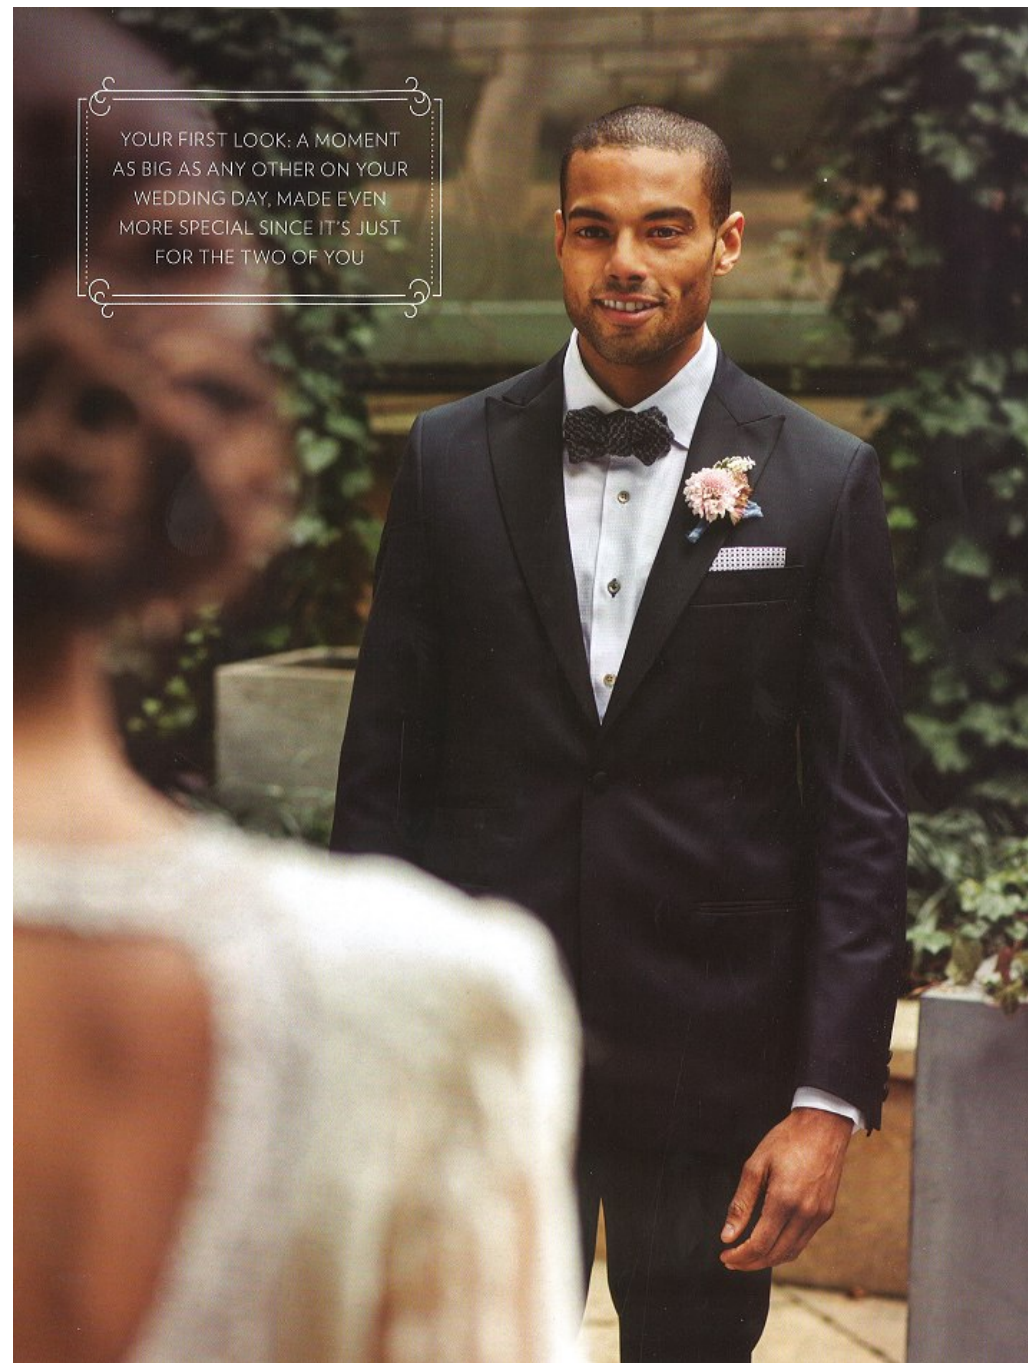

Sean Myrie   Height 6'0" | 183cm   Suit 40" | 101cm R   Shirt 32" | 81cm   Waist 31" | 79cm
Inseam 32" | 81cm   Shoe 11 US | 45 EU   Hair Black   Eyes Brown

CGM
CAROLINE GLEASON
MANAGEMENT