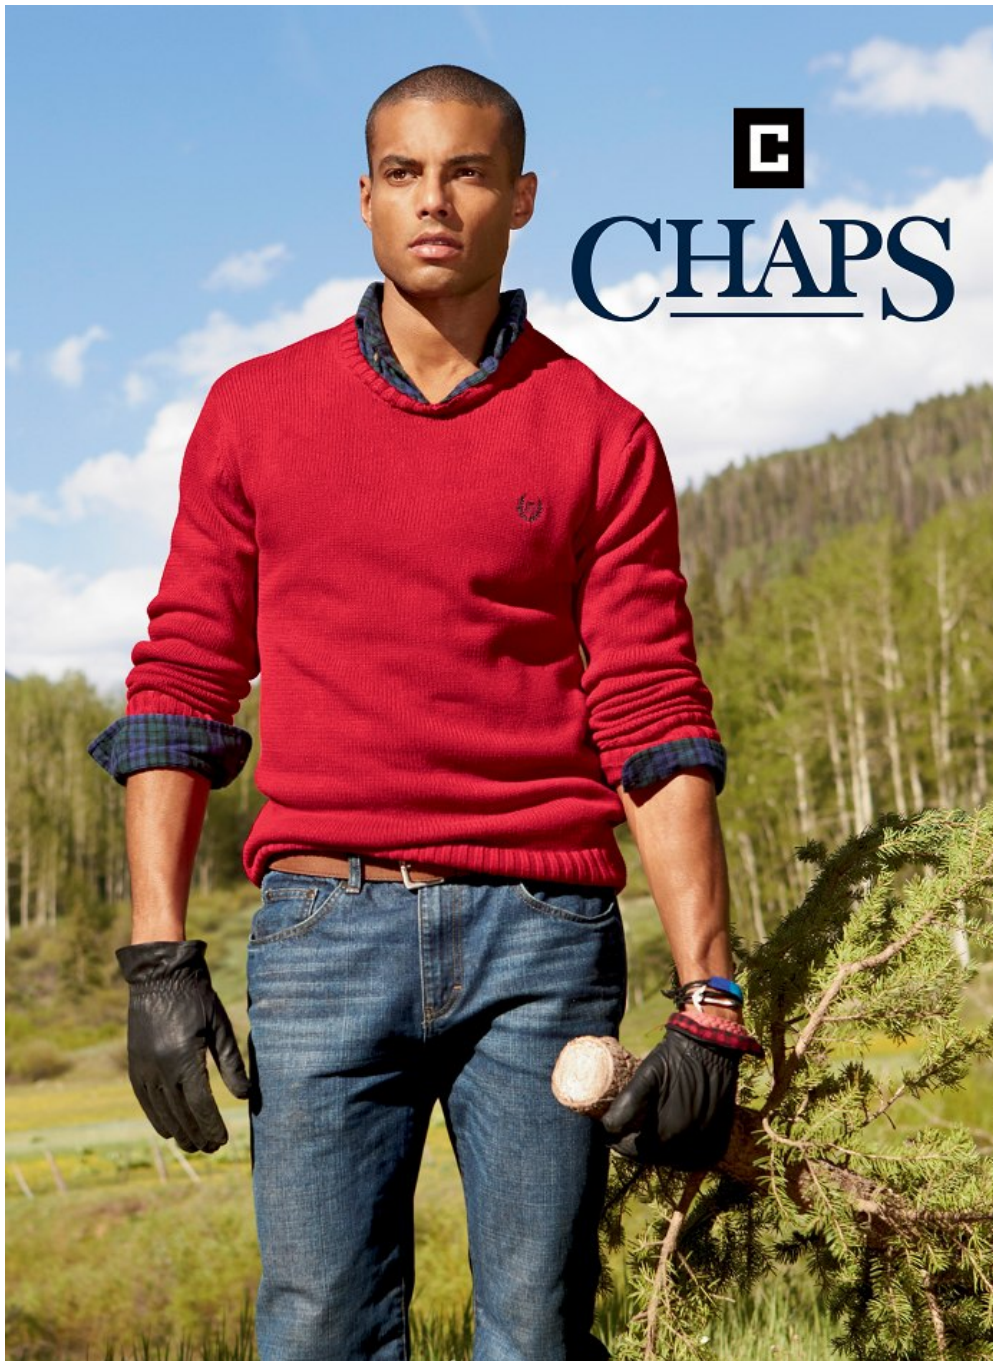

Sean Myrie Height 6'0" | 183cm Suit 40" | 101cm R Shirt 32" | 81cm Waist 31" | 79cm
Inseam 32" | 81cm Shoe 11 US | 45 EU Hair Black Eyes Brown

Sean Myrie   Height 6'0" | 183cm   Suit 40" | 101cm R   Shirt 32" | 81cm   Waist 31" | 79cm
Inseam 32" | 81cm   Shoe 11 US | 45 EU   Hair Black   Eyes Brown

CGM
CAROLINE GLEASON
MANAGEMENT