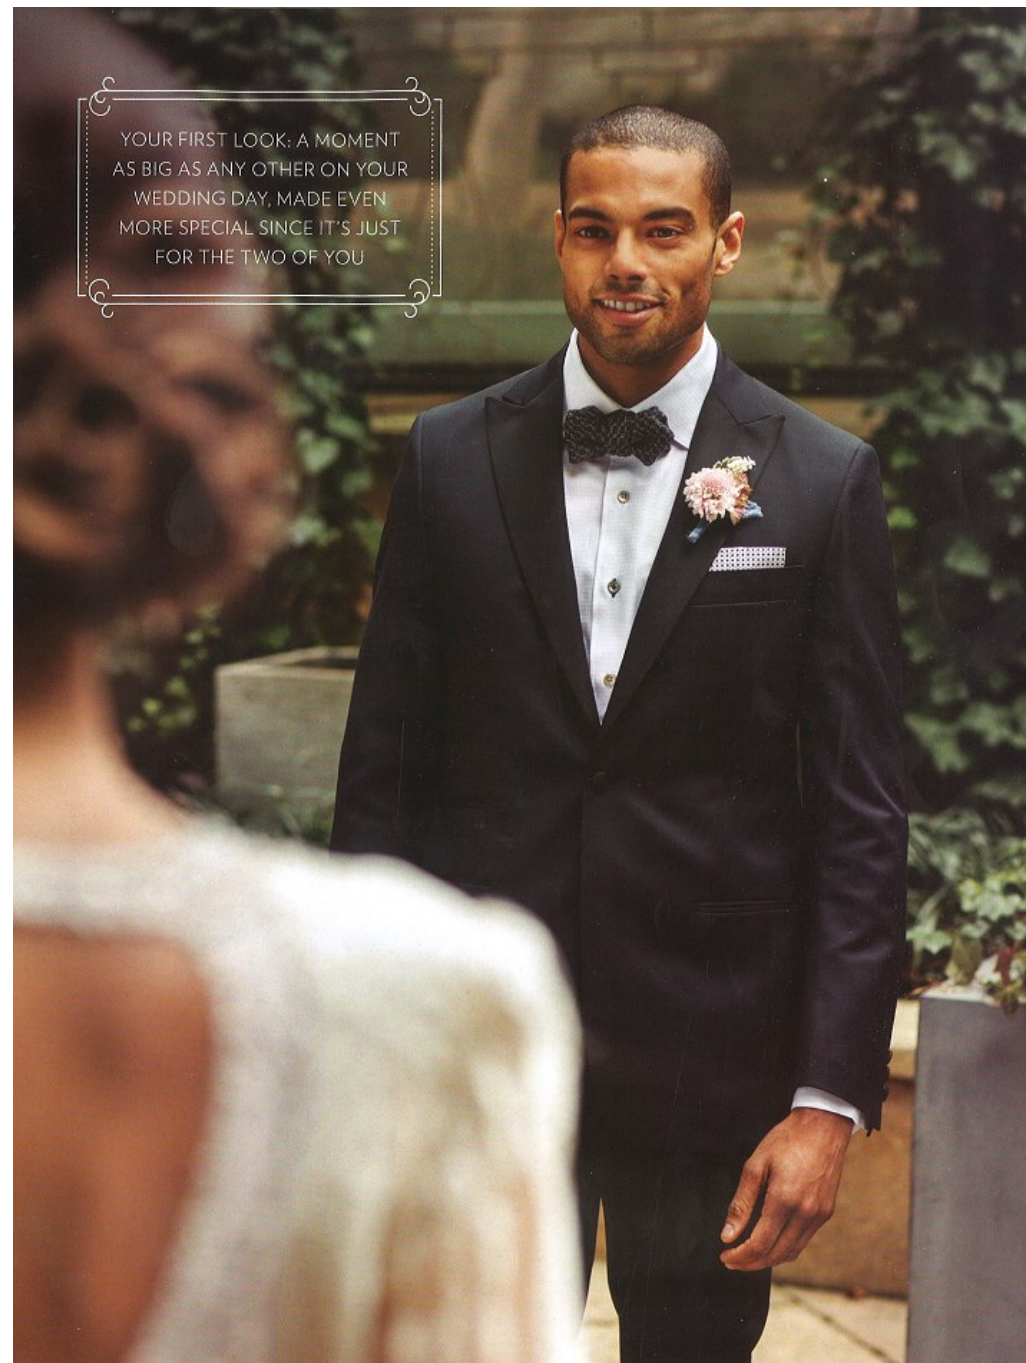

Sean Myrie Height 6'0" | 183cm Suit 40" | 101cm R Shirt 32" | 81cm Waist 31" | 79cm
Inseam 32" | 81cm Shoe 11 US | 45 EU Hair Black Eyes Brown

CGM
CAROLINE GLEASON
MANAGEMENT