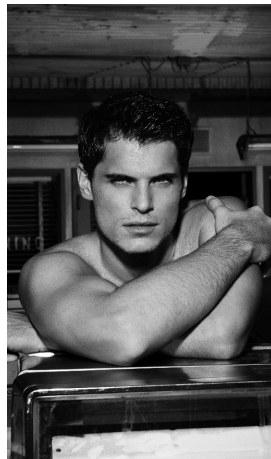

Bryan Lillis Height 6'1.5" | 187cm Suit 40" | 101cm L Shirt 35" | 89cm Waist 32" | 81cm  
Inseam 33" | 84cm Shoe 12 US | 46.5 EU Hair Light Brown Eyes Blue

Bryan Lillis Height 6'1.5" | 187cm Suit 40" | 101cm L Shirt 35" | 89cm Waist 32" | 81cm  
Inseam 33" | 84cm Shoe 12 US | 46.5 EU Hair Light Brown Eyes Blue