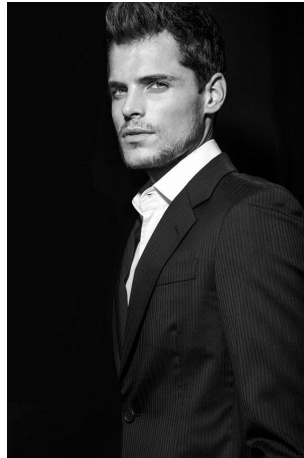

Bryan Lillis Height 6'1.5" | 187cm Suit 40" | 101cm L Shirt 35" | 89cm Waist 32" | 81cm
Inseam 33" | 84cm Shoe 12 US | 46.5 EU Hair Light Brown Eyes Blue