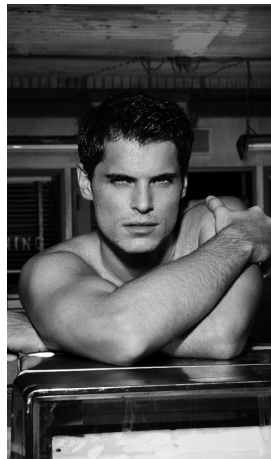

Bryan Lillis Height 6'1.5" | 187cm Suit 40" | 101cm L Shirt 35" | 89cm Waist 32" | 81cm
Inseam 33" | 84cm Shoe 12 US | 46.5 EU Hair Light Brown Eyes Blue

Bryan Lillis Height 6'1.5" | 187cm Suit 40" | 101cm L Shirt 35" | 89cm Waist 32" | 81cm
Inseam 33" | 84cm Shoe 12 US | 46.5 EU Hair Light Brown Eyes Blue