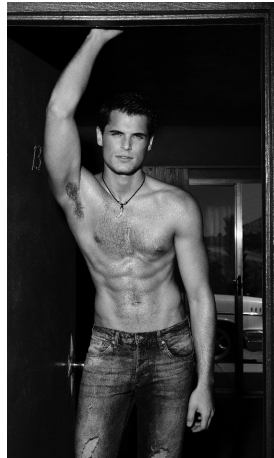

Bryan Lillis Height 6'1.5" | 187cm Suit 40" | 101cm L Shirt 35" | 89cm Waist 32" | 81cm  
Inseam 33" | 84cm Shoe 12 US | 46.5 EU Hair Light Brown Eyes Blue

Bryan Lillis   Height 6'1.5" | 187cm   Suit 40" | 101cm L   Shirt 35" | 89cm   Waist 32" | 81cm  
Inseam 33" | 84cm   Shoe 12 US | 46.5 EU   Hair Light Brown   Eyes Blue