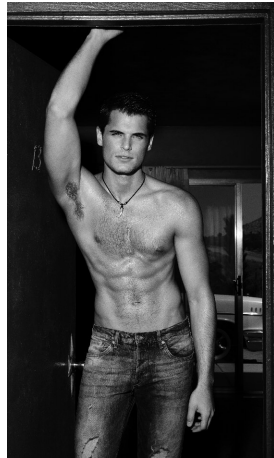

Bryan Lillis Height 6'1.5" | 187cm Suit 40" | 101cm L Shirt 35" | 89cm Waist 32" | 81cm  
Inseam 33" | 84cm Shoe 12 US | 46.5 EU Hair Light Brown Eyes Blue

Bryan Lillis Height 6'1.5" | 187cm Suit 40" | 101cm L Shirt 35" | 89cm Waist 32" | 81cm  
Inseam 33" | 84cm Shoe 12 US | 46.5 EU Hair Light Brown Eyes Blue