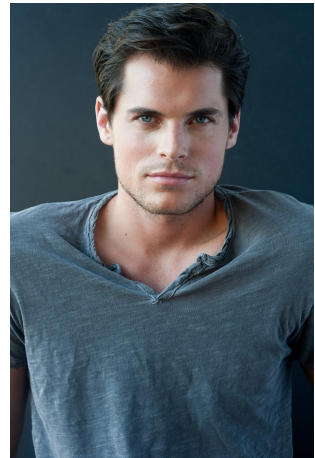

Bryan Lillis Height 6'1.5" | 187cm Suit 40" | 101cm L Shirt 35" | 89cm Waist 32" | 81cm  
Inseam 33" | 84cm Shoe 12 US | 46.5 EU Hair Light Brown Eyes Blue

Bryan Lillis   Height 6'1.5" | 187cm   Suit 40" | 101cm L   Shirt 35" | 89cm   Waist 32" | 81cm  
Inseam 33" | 84cm   Shoe 12 US | 46.5 EU   Hair Light Brown   Eyes Blue