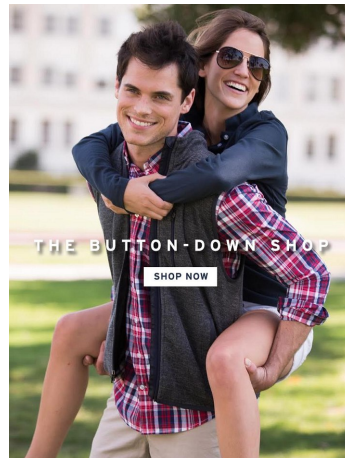

Bryan Lillis   Height 6'1.5" | 187cm   Suit 40" | 101cm L   Shirt 35" | 89cm   Waist 32" | 81cm
Inseam 33" | 84cm   Shoe 12 US | 46.5 EU   Hair Light Brown   Eyes Blue