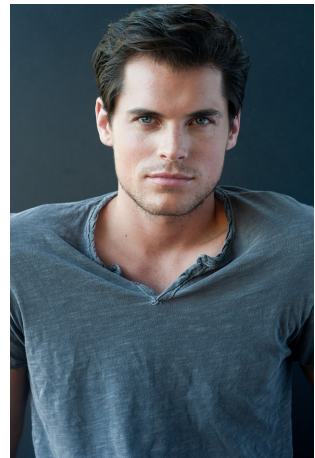

Bryan Lillis Height 6'1.5" | 187cm Suit 40" | 101cm L Shirt 35" | 89cm Waist 32" | 81cm
Inseam 33" | 84cm Shoe 12 US | 46.5 EU Hair Light Brown Eyes Blue

Bryan Lillis Height 6'1.5" | 187cm Suit 40" | 101cm L Shirt 35" | 89cm Waist 32" | 81cm
Inseam 33" | 84cm Shoe 12 US | 46.5 EU Hair Light Brown Eyes Blue