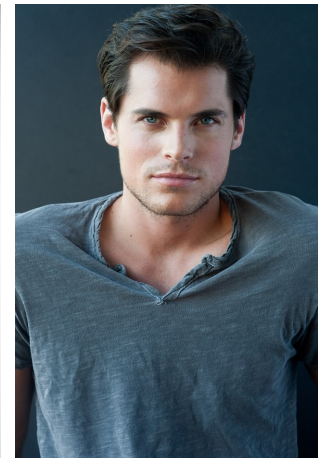

Bryan Lillis Height 6'1.5" | 187cm Suit 40" | 101cm L Shirt 35" | 89cm Waist 32" | 81cm  
Inseam 33" | 84cm Shoe 12 US | 46.5 EU Hair Light Brown Eyes Blue

Bryan Lillis Height 6'1.5" | 187cm Suit 40" | 101cm L Shirt 35" | 89cm Waist 32" | 81cm  
Inseam 33" | 84cm Shoe 12 US | 46.5 EU Hair Light Brown Eyes Blue