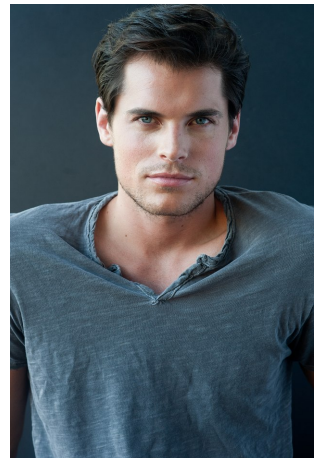

Bryan Lillis Height 6'1.5" | 187cm Suit 40" | 101cm L Shirt 35" | 89cm Waist 32" | 81cm  
Inseam 33" | 84cm Shoe 12 US | 46.5 EU Hair Light Brown Eyes Blue

Bryan Lillis   Height 6'1.5" | 187cm   Suit 40" | 101cm L   Shirt 35" | 89cm   Waist 32" | 81cm  
Inseam 33" | 84cm   Shoe 12 US | 46.5 EU   Hair Light Brown   Eyes Blue