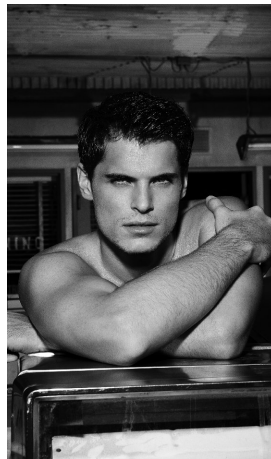

Bryan Lillis Height 6'1.5" | 187cm Suit 40" | 101cm L Shirt 35" | 89cm Waist 32" | 81cm  
Inseam 33" | 84cm Shoe 12 US | 46.5 EU Hair Light Brown Eyes Blue

Bryan Lillis   Height 6'1.5" | 187cm   Suit 40" | 101cm L   Shirt 35" | 89cm   Waist 32" | 81cm  
Inseam 33" | 84cm   Shoe 12 US | 46.5 EU   Hair Light Brown   Eyes Blue