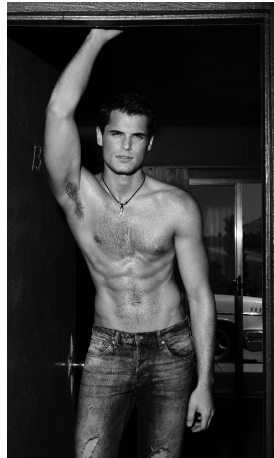

Bryan Lillis Height 6'1.5" | 187cm Suit 40" | 101cm L Shirt 35" | 89cm Waist 32" | 81cm
Inseam 33" | 84cm Shoe 12 US | 46.5 EU Hair Light Brown Eyes Blue

Bryan Lillis Height 6'1.5" | 187cm Suit 40" | 101cm L Shirt 35" | 89cm Waist 32" | 81cm
Inseam 33" | 84cm Shoe 12 US | 46.5 EU Hair Light Brown Eyes Blue